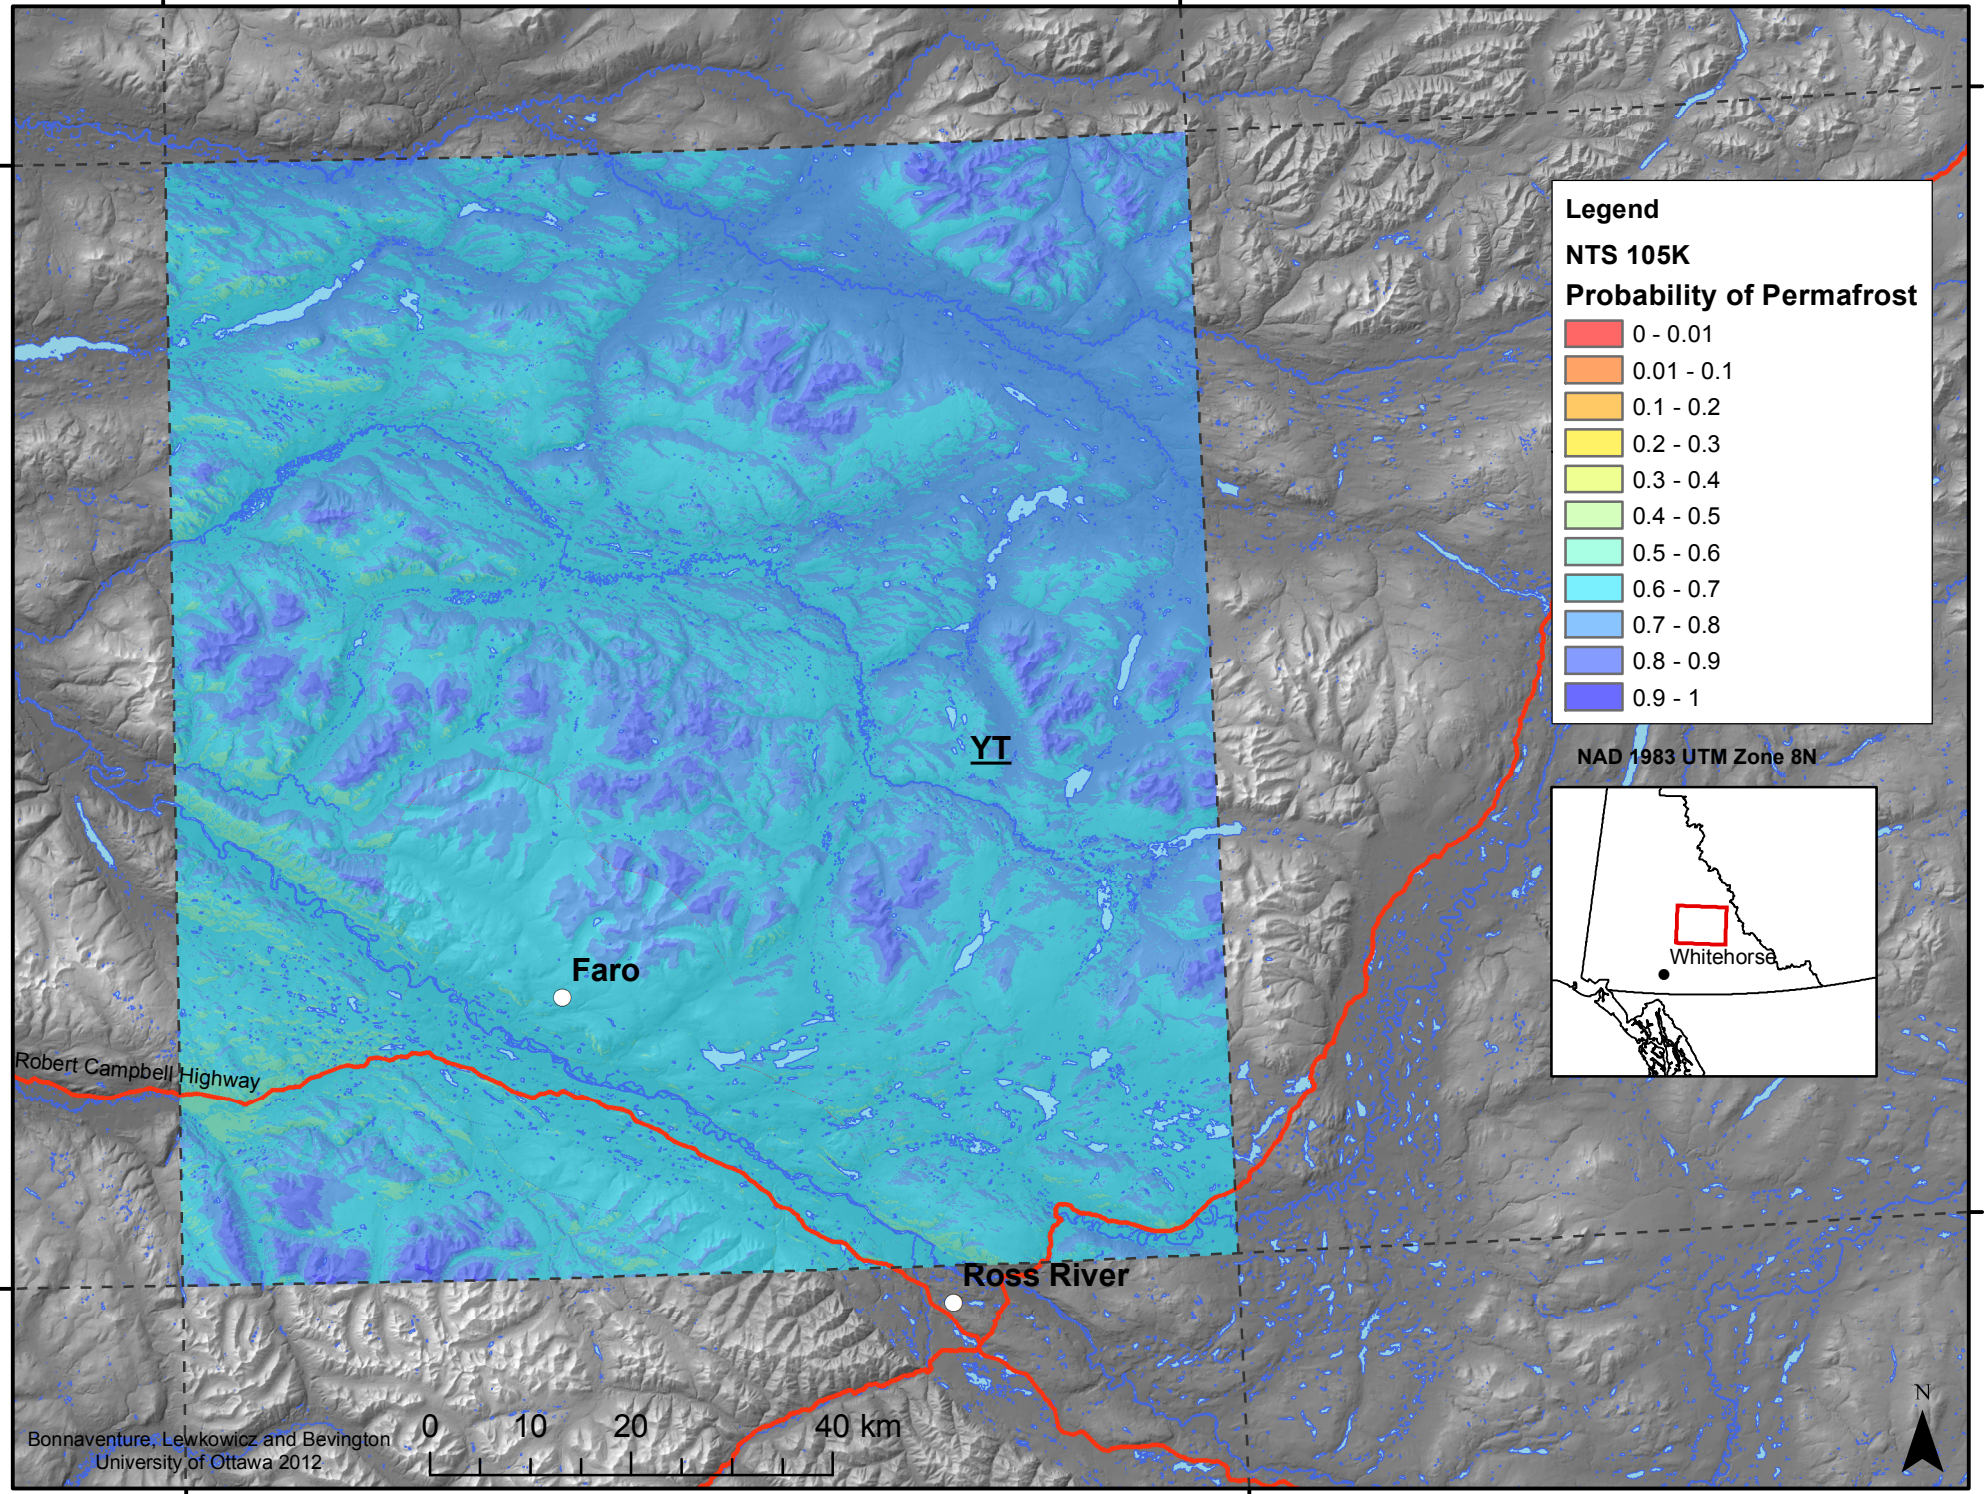

134°0'0"W

132°0'0"W

63°0'0"N

63°0'0"N

NAD 1983 UTM Zone 8N

62°0'0"N

62°0'0"N

Bonnaventure, Lewkowicz and Bevington  
University of Ottawa 2012

134°0'0"W

132°0'0"W