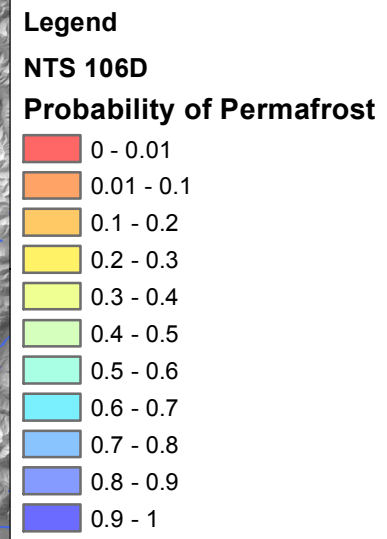

136°0'0"W

134°0'0"W

65°0'0"N

64°0'0"N

**YT**

**Keno**  
Silver Trail

Bonnaventure, Lewkowicz and Bevington  
University of Ottawa 2012

136°0'0"W