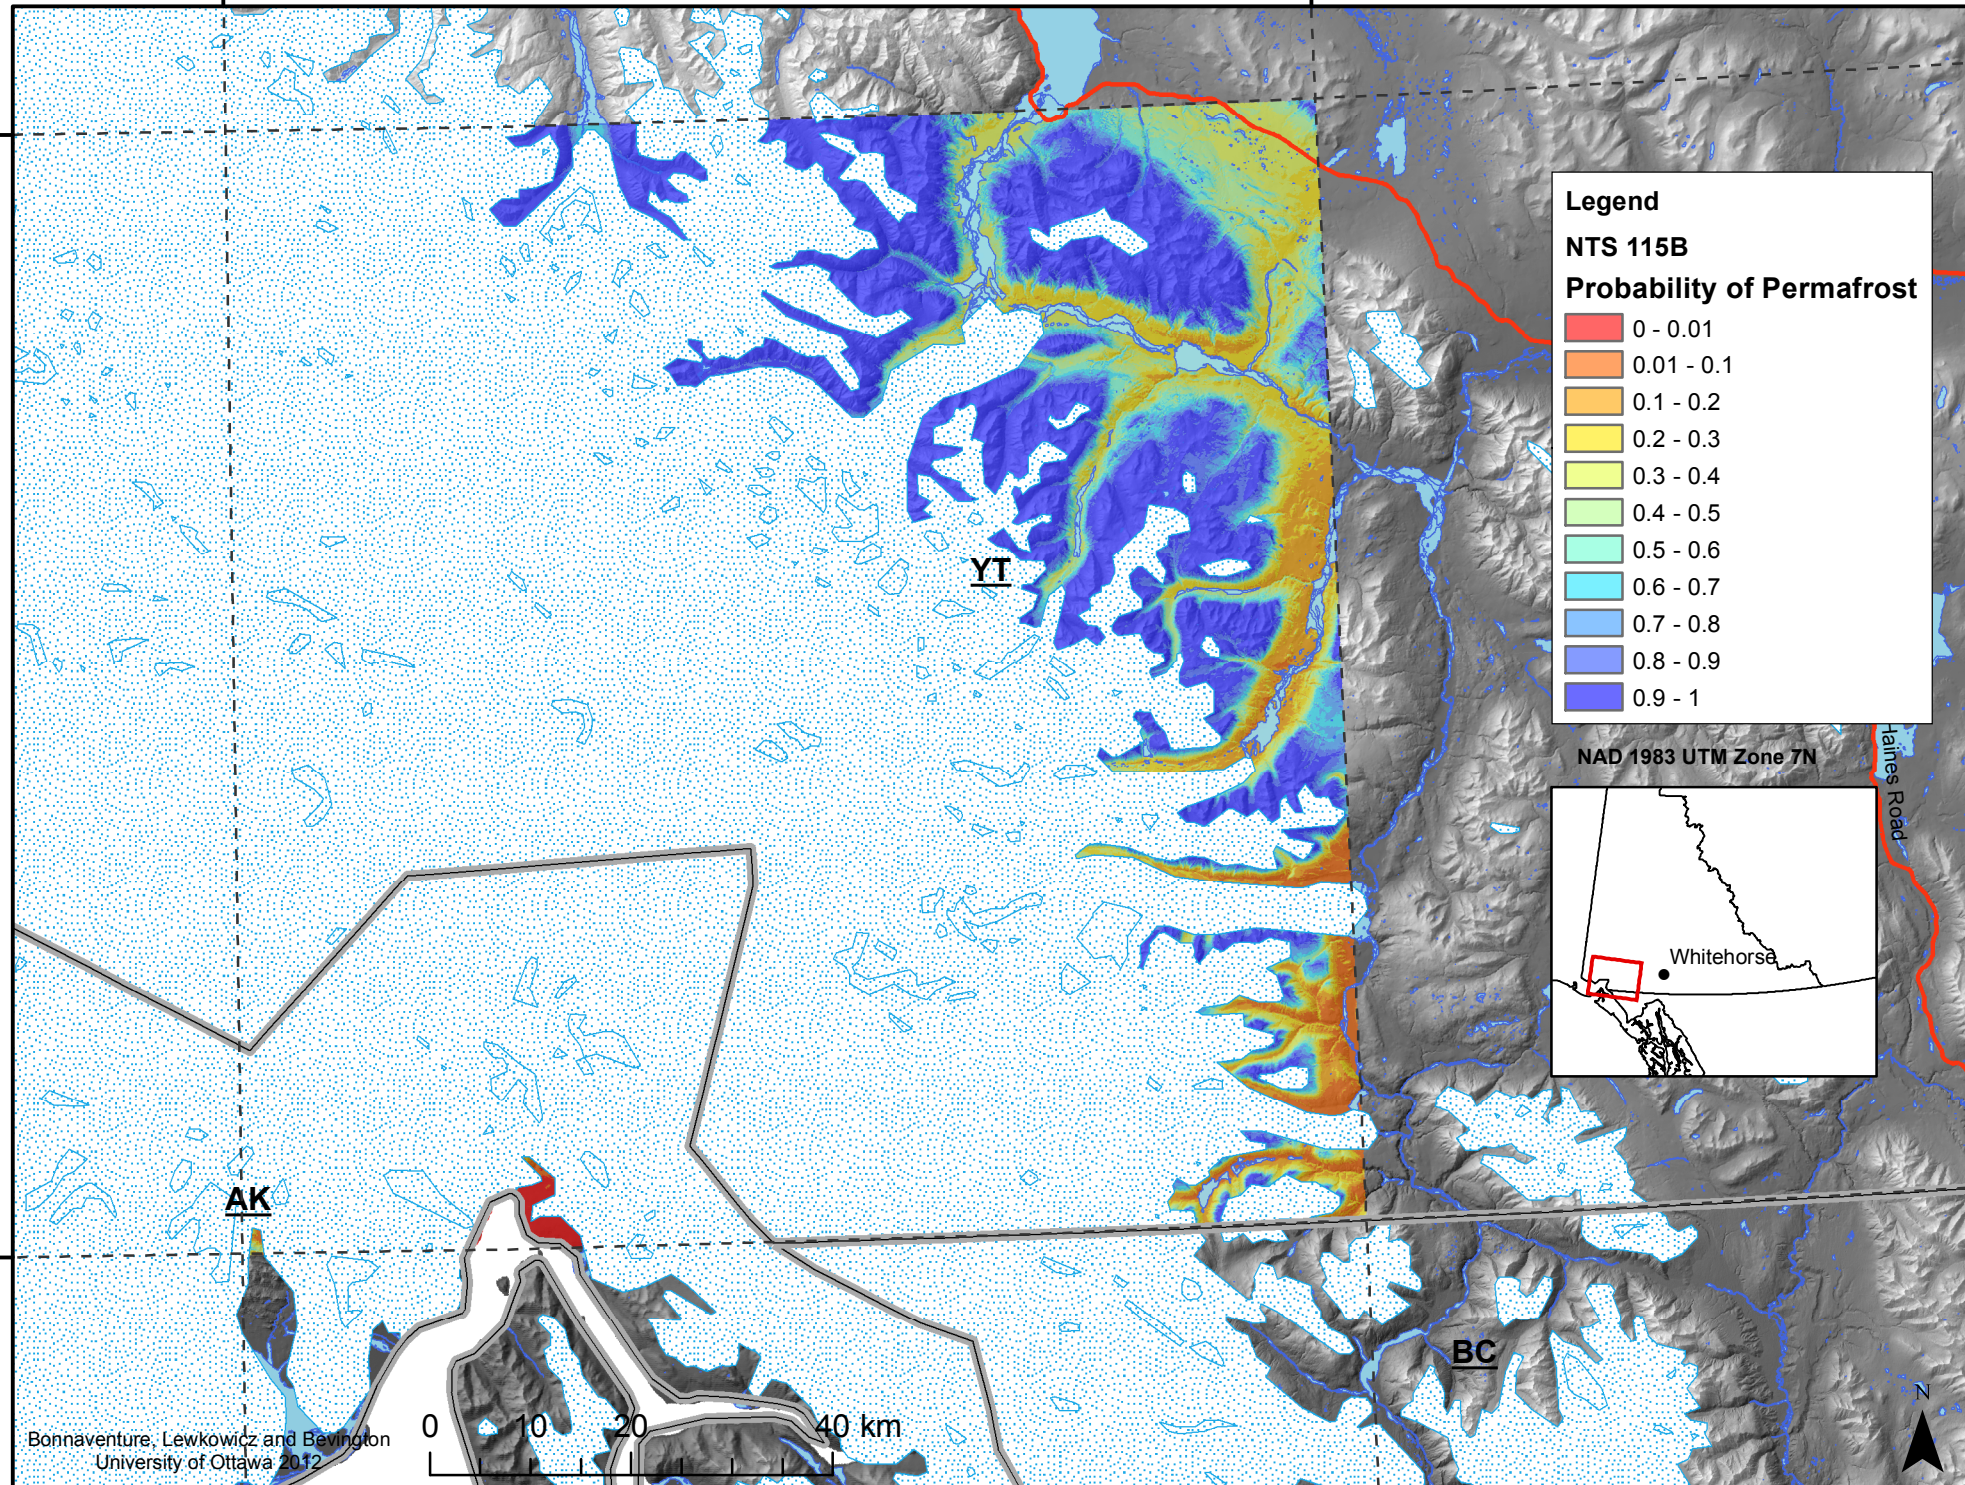

140°0'0"W

138°0'0"W

61°0'0"N

61°0'0"N

60°0'0"N

60°0'0"N

140°0'0"W

138°0'0"W

**Legend**  
**NTS 115B**  
**Probability of Permafrost**

Red	0 - 0.01
Orange	0.01 - 0.1
Yellow-Orange	0.1 - 0.2
Yellow	0.2 - 0.3
Light Green	0.3 - 0.4
Green	0.4 - 0.5
Cyan	0.5 - 0.6
Blue-Cyan	0.6 - 0.7
Blue	0.7 - 0.8
Dark Blue	0.8 - 0.9
Very Dark Blue	0.9 - 1