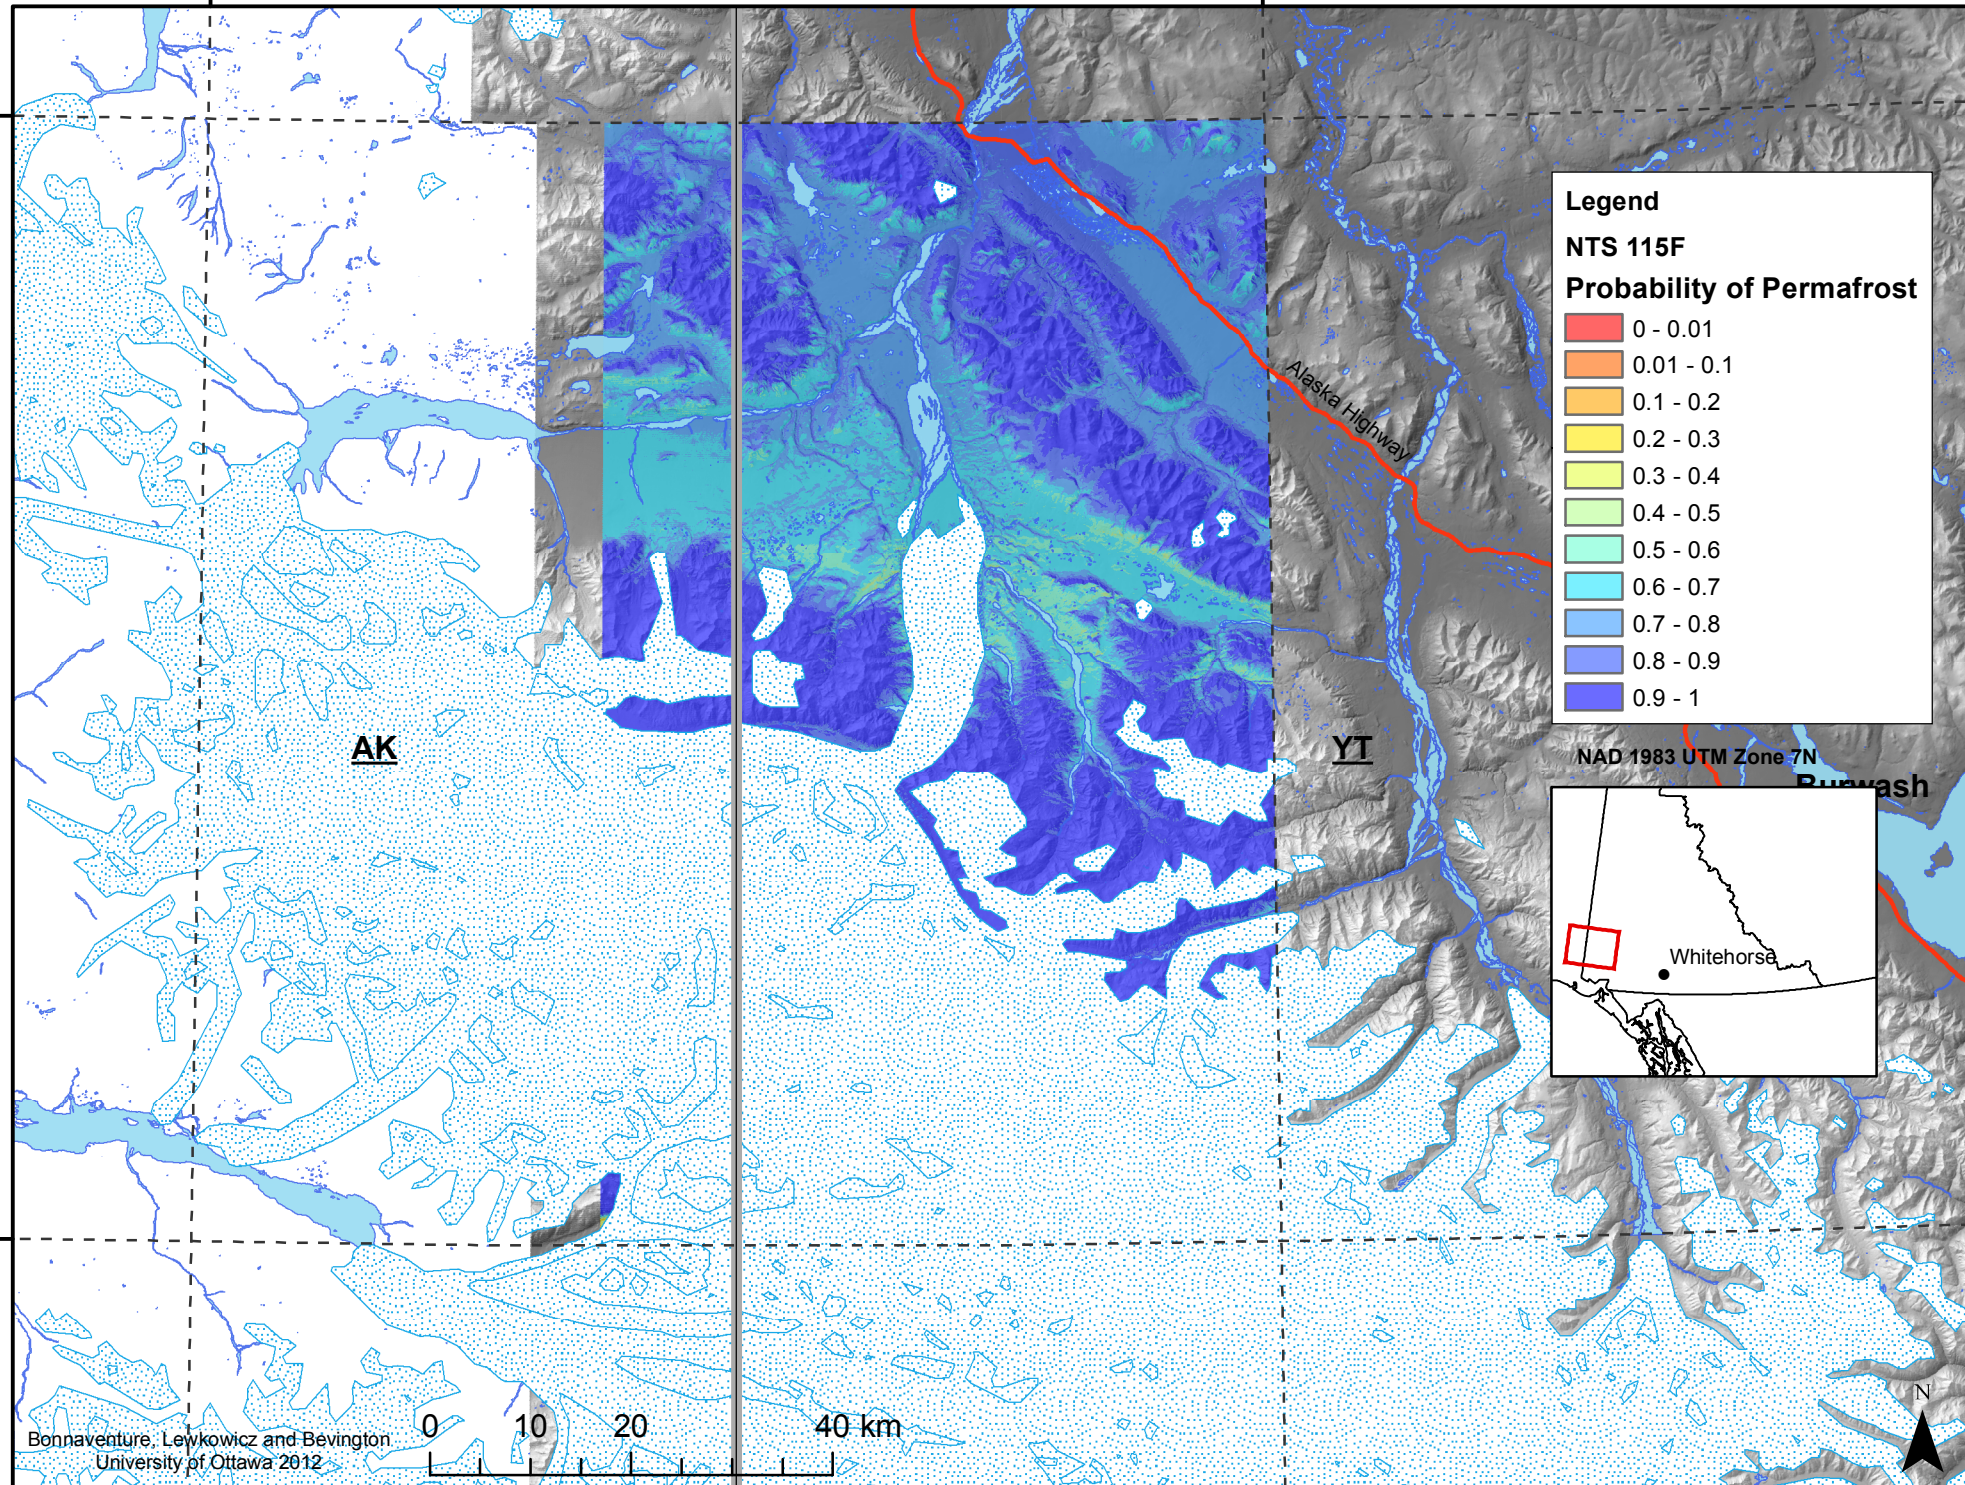

142°0'0"W

140°0'0"W

62°0'0"N

61°0'0"N

NAD 1983 UTM Zone 7N

Bonnaventure, Lewkowitz and Bevington  
University of Ottawa 2012

142°0'0"W

140°0'0"W