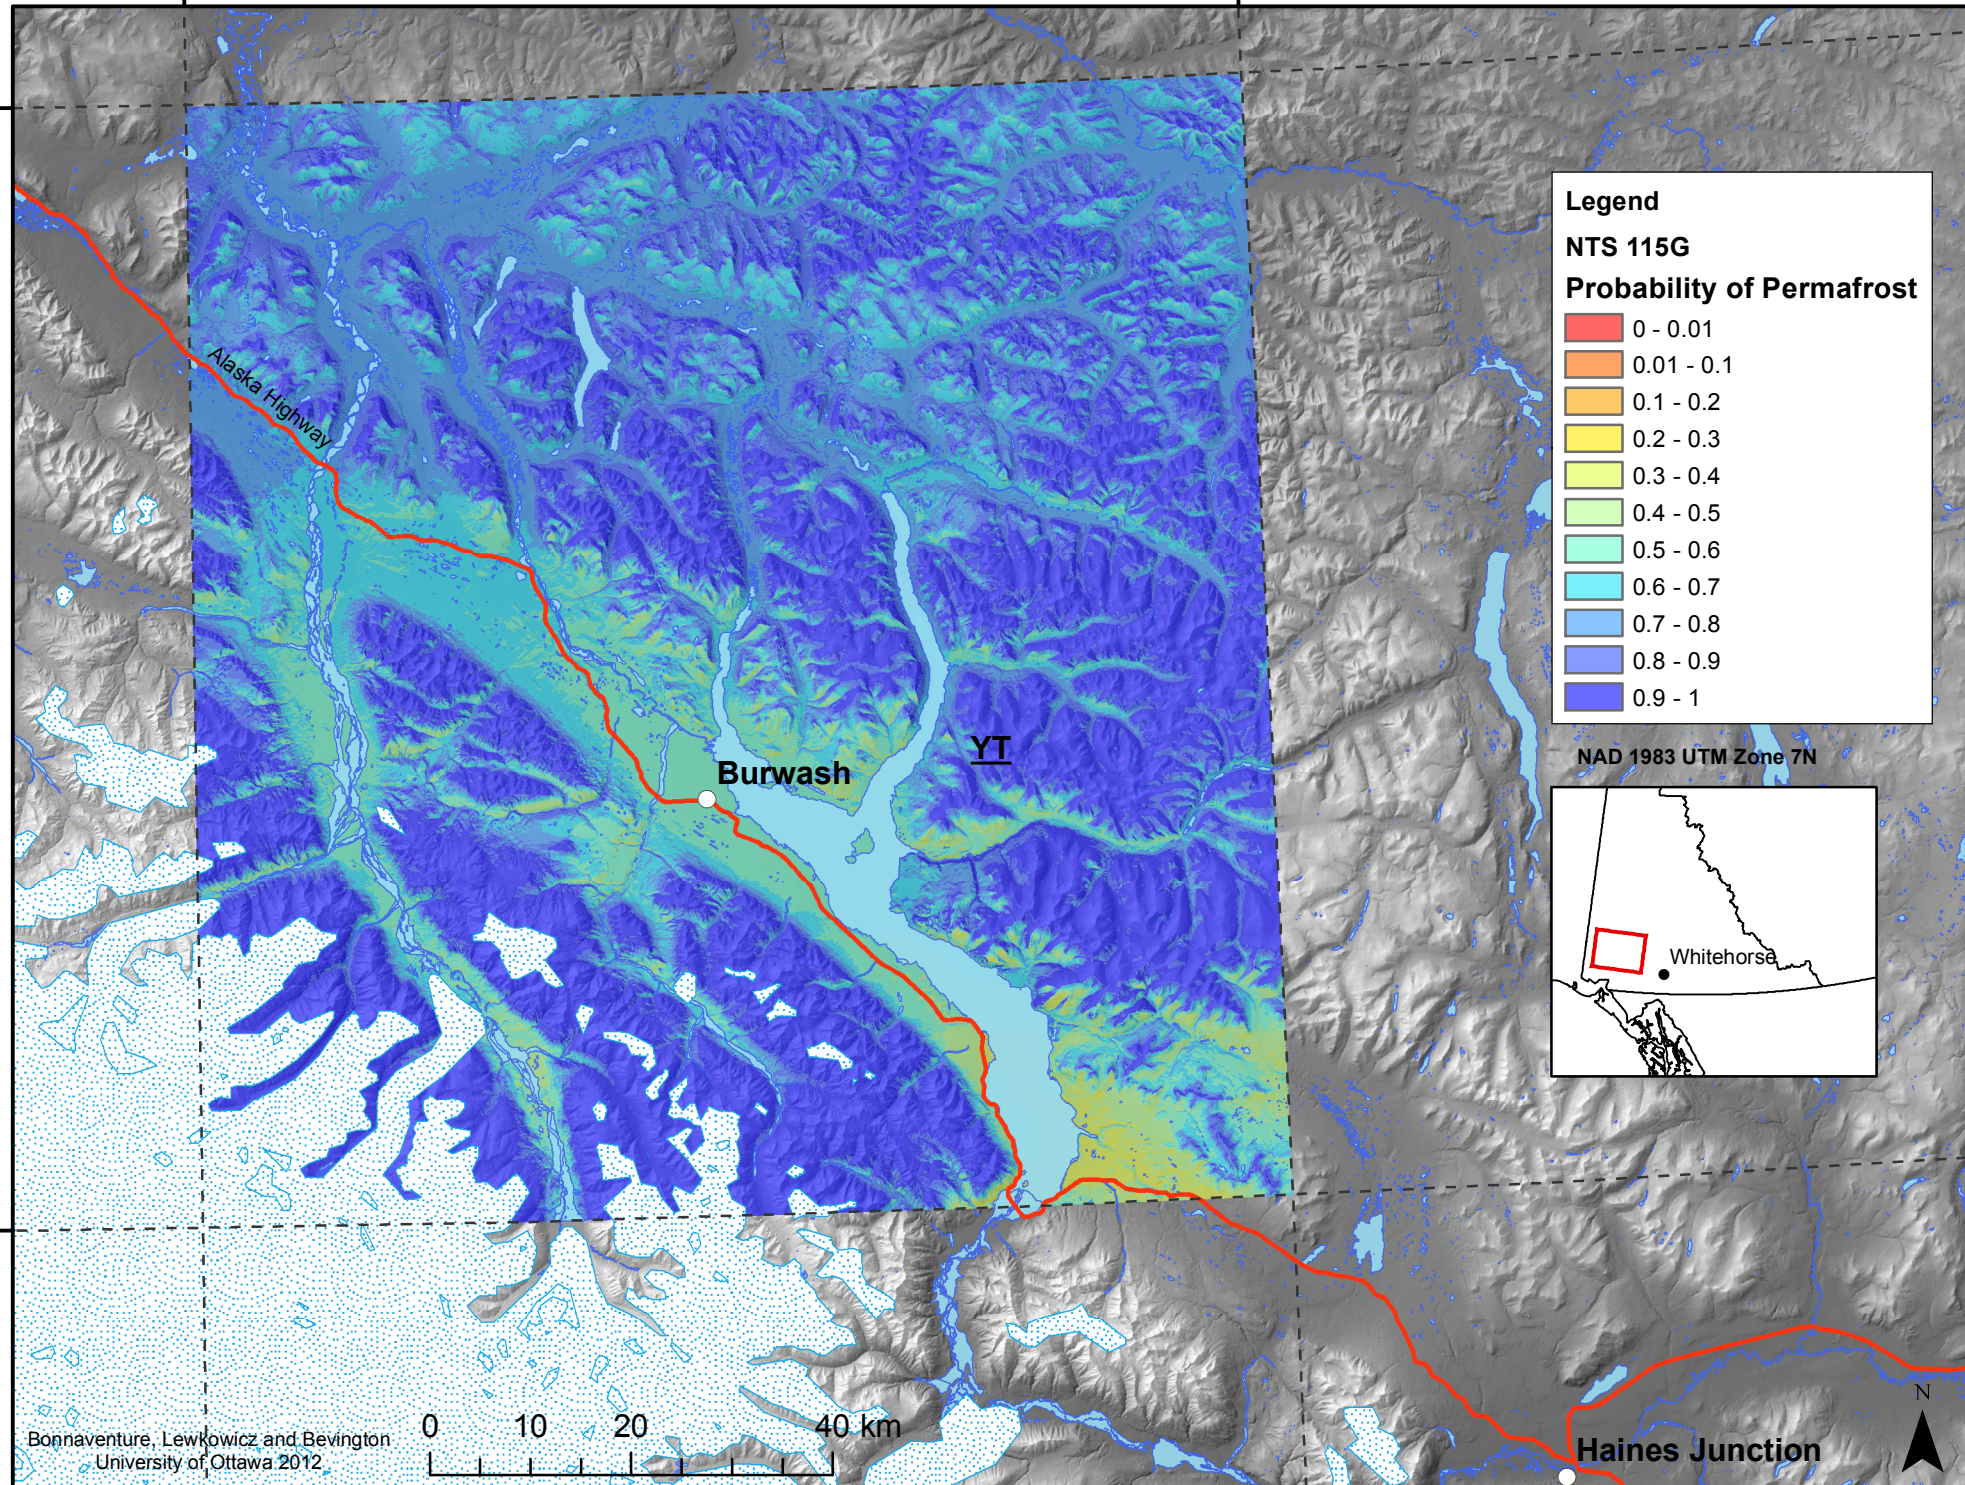

140°0'0"W

138°0'0"W

62°0'0"N

61°0'0"N

NAD 1983 UTM Zone 7N

Bonnaventure, Lewkowicz and Bevington  
University of Ottawa 2012

140°0'0"W

138°0'0"W

Haines Junction