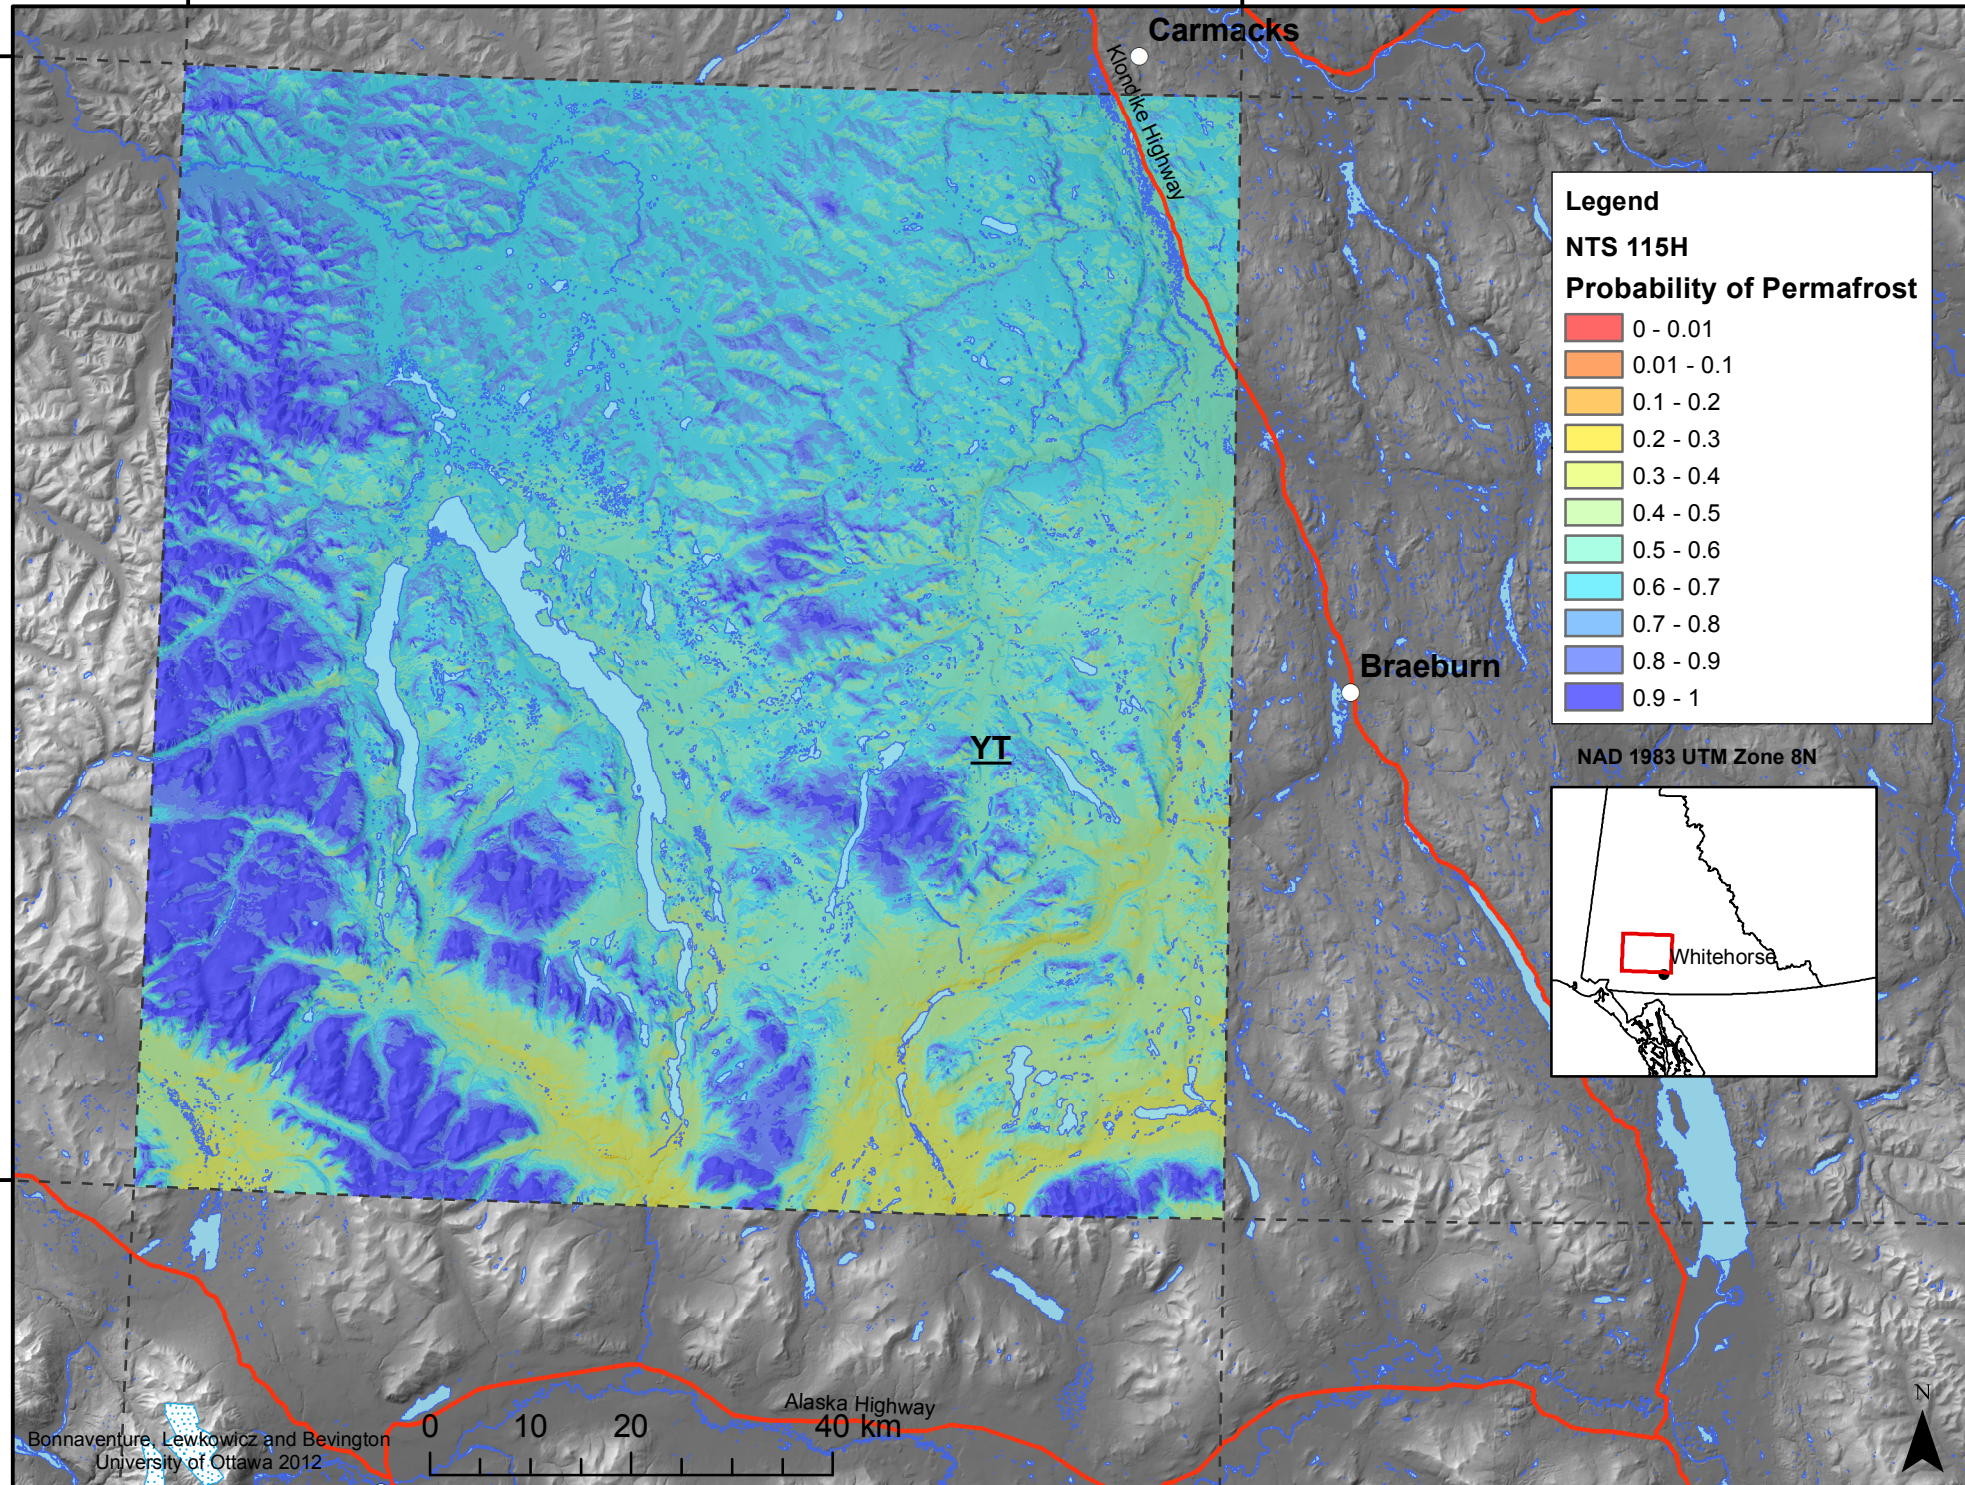

138°0'0"W

136°0'0"W

62°0'0"N

62°0'0"N

61°0'0"N

61°0'0"N

138°0'0"W

136°0'0"W

Legend

NTS 115H

Probability of Permafrost

Red	0 - 0.01
Orange	0.01 - 0.1
Yellow-Orange	0.1 - 0.2
Yellow	0.2 - 0.3
Light Green	0.3 - 0.4
Green	0.4 - 0.5
Cyan	0.5 - 0.6
Blue-Cyan	0.6 - 0.7
Blue	0.7 - 0.8
Dark Blue	0.8 - 0.9
Very Dark Blue	0.9 - 1