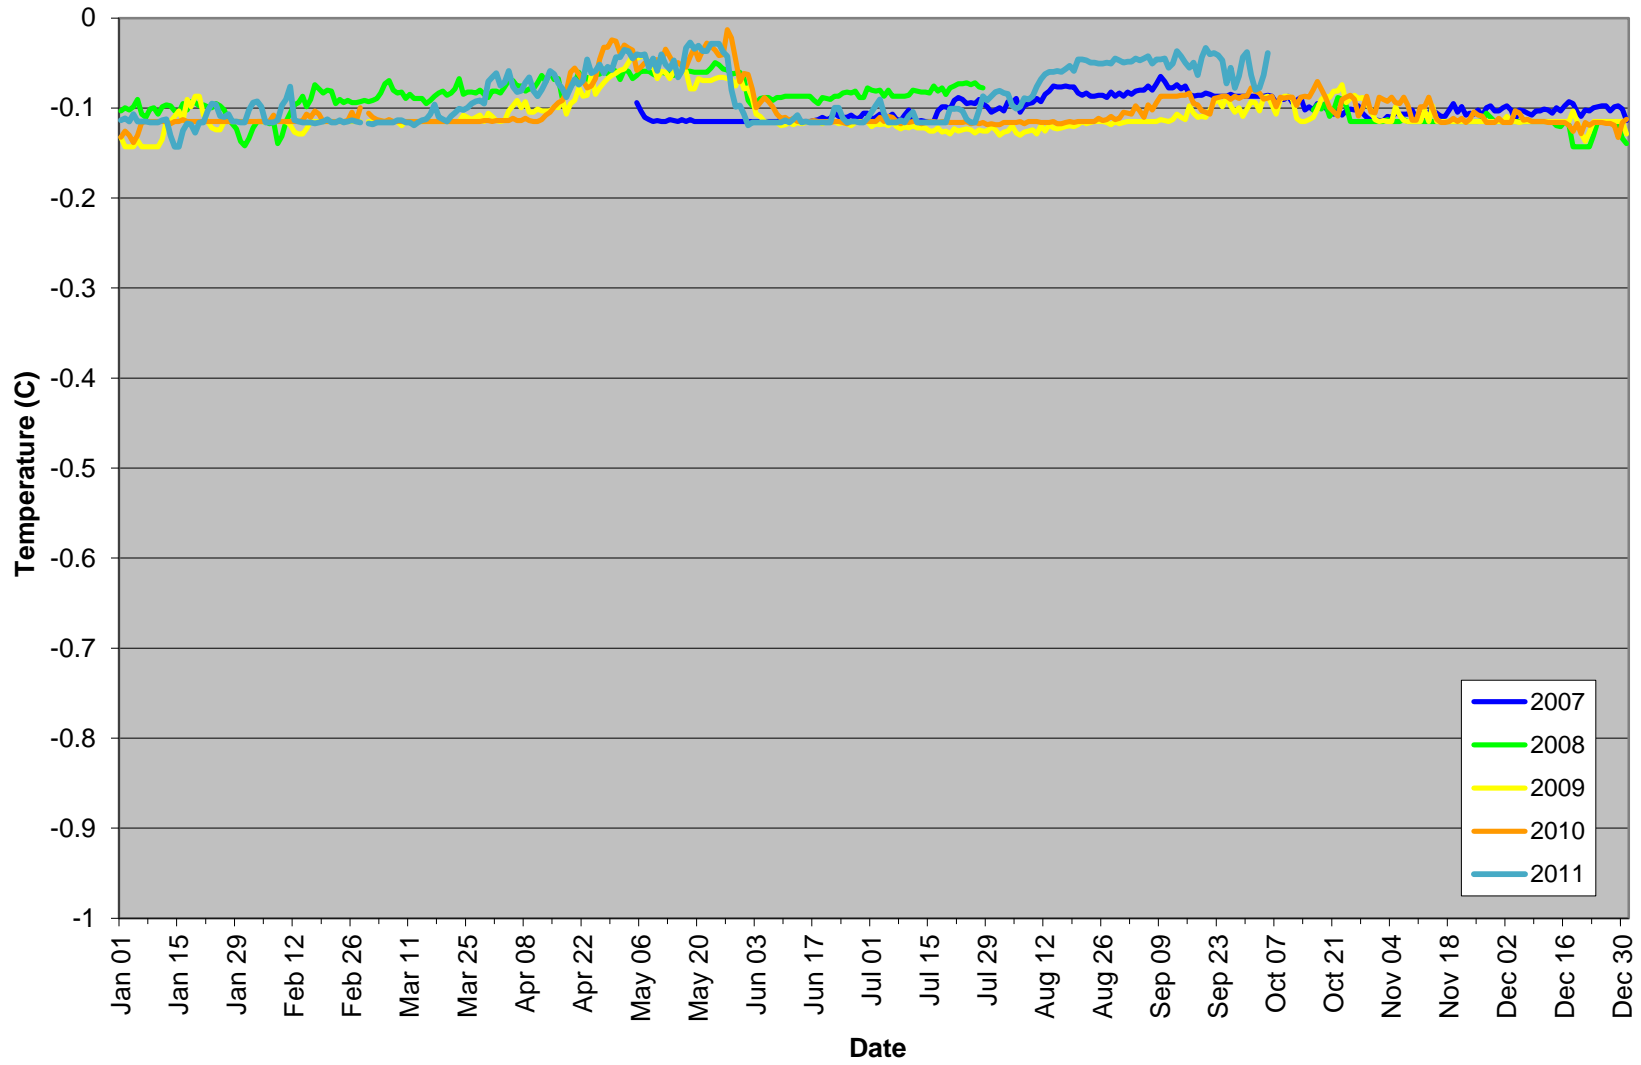

Whitehorse Average Daily Air Temperatures, 2007-2011
(data from Cowley Creek borehole)

Whitehorse Average Daily Ground Surface Temperatures, 2007-2011
(data from Cowley Creek borehole)

Whitehorse Average Daily Ground Temperatures at 0.5 m, 2007-2011
(data from Cowley Creek borehole)

Whitehorse Average Daily Ground Temperatures at 1 m, 2007-2011
(data from Cowley Creek borehole)

Whitehorse Average Daily Ground Temperatures at 2 m, 2007-2011
(data from Cowley Creek borehole)

Whitehorse Average Daily Ground Temperatures at 3 m, 2007-2011
(data from Cowley Creek borehole)

Whitehorse Average Daily Ground Temperatures at 4 m, 2007-2011
(data from Cowley Creek borehole)

Whitehorse Average Daily Ground Temperatures at 5 m, 2007-2011
(data from Cowley Creek borehole)

Whitehorse Snow on Ground, 2007-2011
(data from Environment Canada station "Whitehorse A")