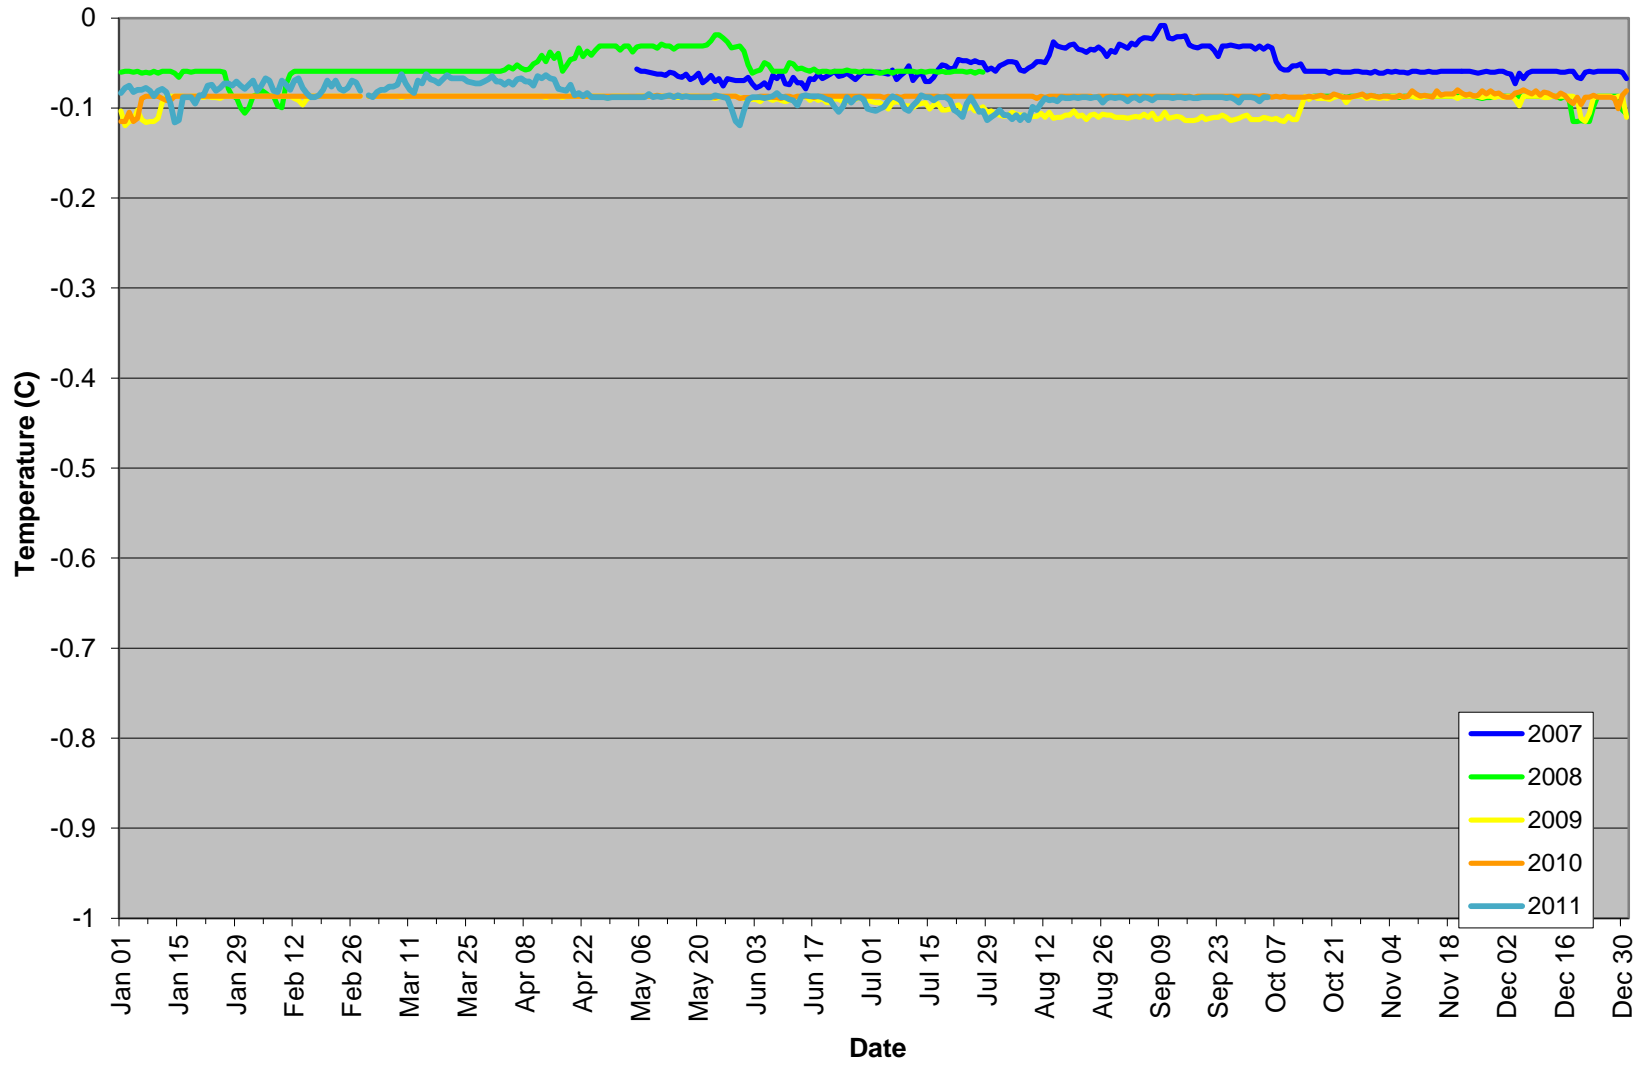

Whitehorse Average Daily Air Temperatures, 2007-2011
(data from Cowley Creek borehole)

Whitehorse Average Daily Ground Surface Temperatures, 2007-2011
(data from Cowley Creek borehole)

Whitehorse Average Daily Ground Temperatures at 0.5 m, 2007-2011
(data from Cowley Creek borehole)

Whitehorse Average Daily Ground Temperatures at 1 m, 2007-2011
(data from Cowley Creek borehole)

Whitehorse Average Daily Ground Temperatures at 2 m, 2007-2011
(data from Cowley Creek borehole)

Whitehorse Average Daily Ground Temperatures at 3 m, 2007-2011
(data from Cowley Creek borehole)

Whitehorse Average Daily Ground Temperatures at 4 m, 2007-2011
(data from Cowley Creek borehole)

Whitehorse Average Daily Ground Temperatures at 5 m, 2007-2011
(data from Cowley Creek borehole)

Whitehorse Snow on Ground, 2007-2011
(data from Environment Canada station "Whitehorse A")