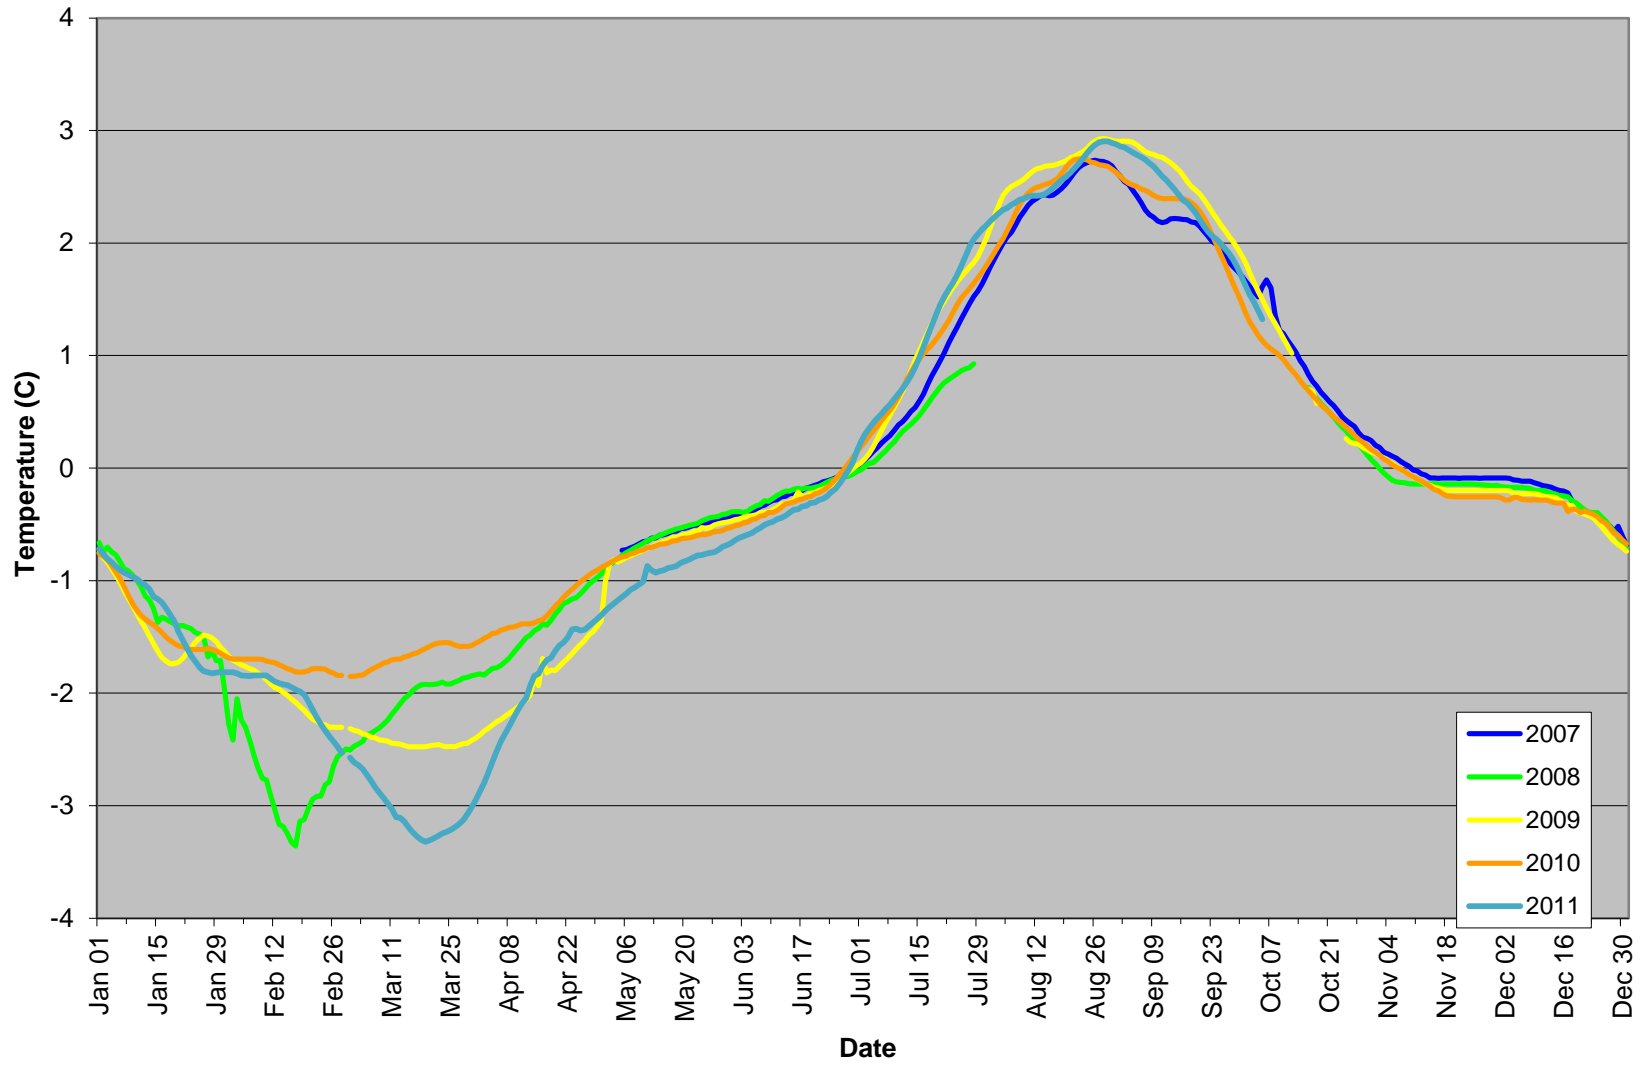

Whitehorse Average Daily Air Temperatures, 2007-2011
(data from Cowley Creek borehole)

Whitehorse Average Daily Ground Surface Temperatures, 2007-2011
(data from Cowley Creek borehole)

Whitehorse Average Daily Ground Temperatures at 0.5 m, 2007-2011
(data from Cowley Creek borehole)

Whitehorse Average Daily Ground Temperatures at 1 m, 2007-2011
(data from Cowley Creek borehole)

Whitehorse Average Daily Ground Temperatures at 2 m, 2007-2011
(data from Cowley Creek borehole)

Whitehorse Average Daily Ground Temperatures at 3 m, 2007-2011
(data from Cowley Creek borehole)

Whitehorse Average Daily Ground Temperatures at 4 m, 2007-2011
(data from Cowley Creek borehole)

Whitehorse Average Daily Ground Temperatures at 5 m, 2007-2011
(data from Cowley Creek borehole)

Whitehorse Snow on Ground, 2007-2011
(data from Environment Canada station "Whitehorse A")