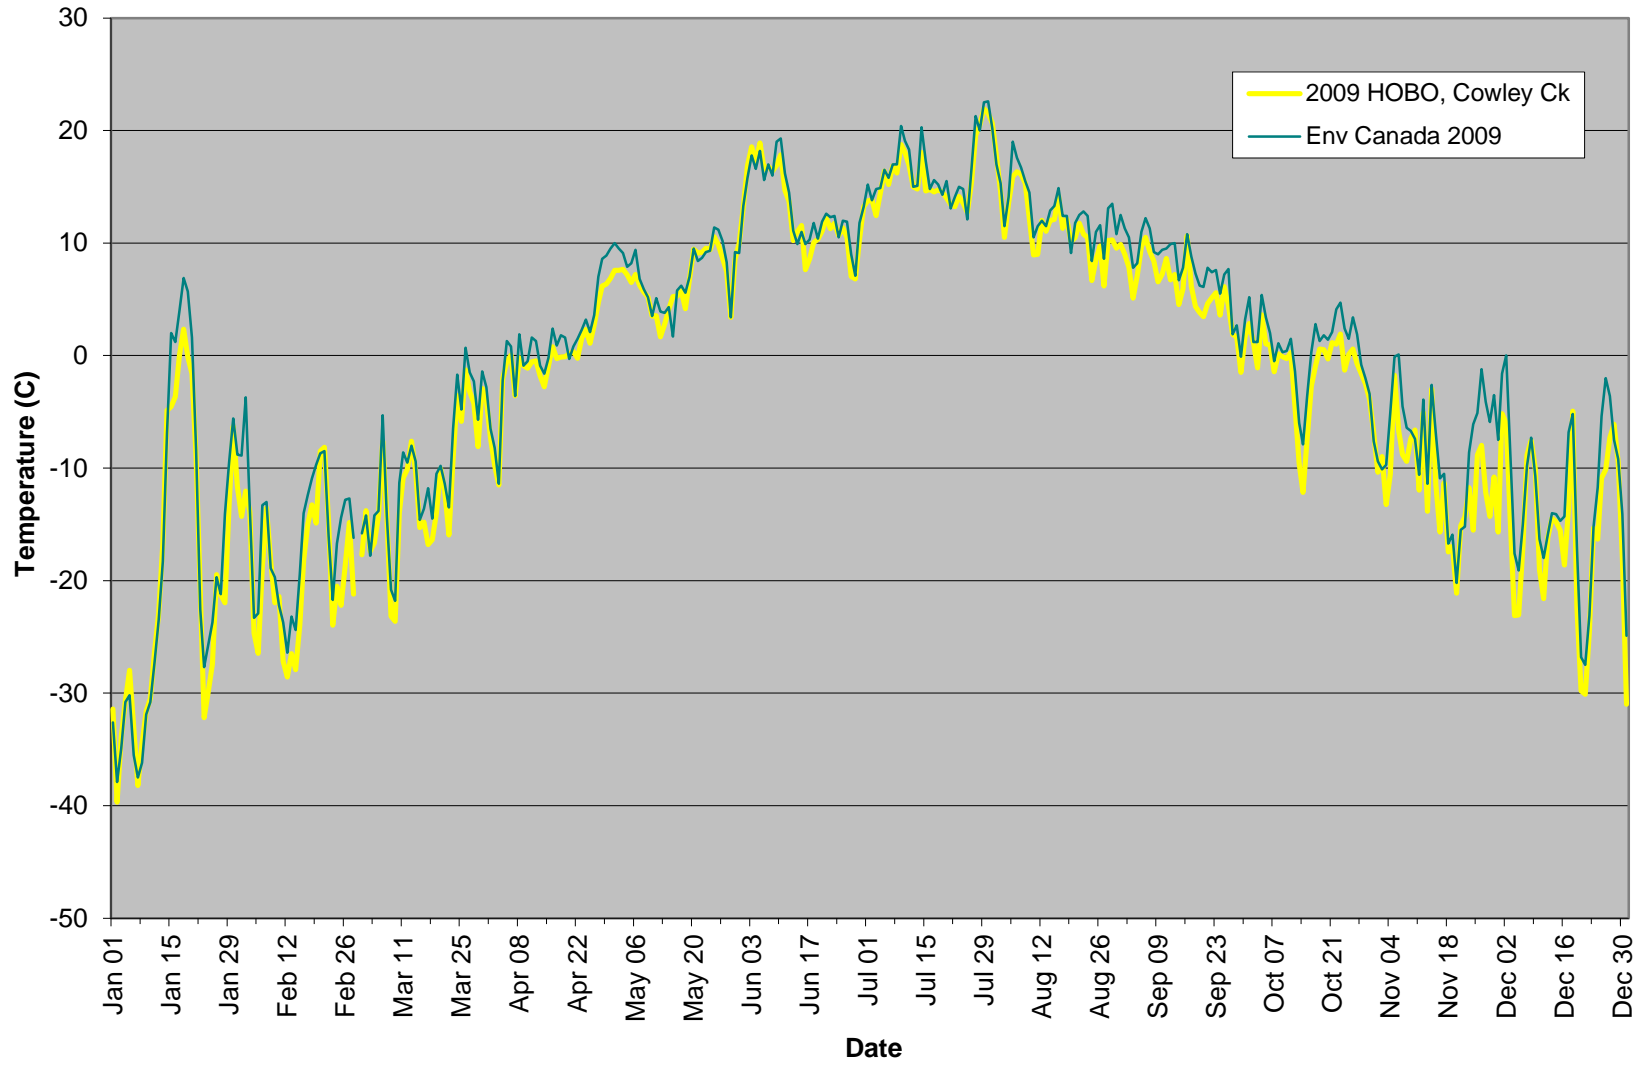

Whitehorse Average Daily Air Temperatures, 2009