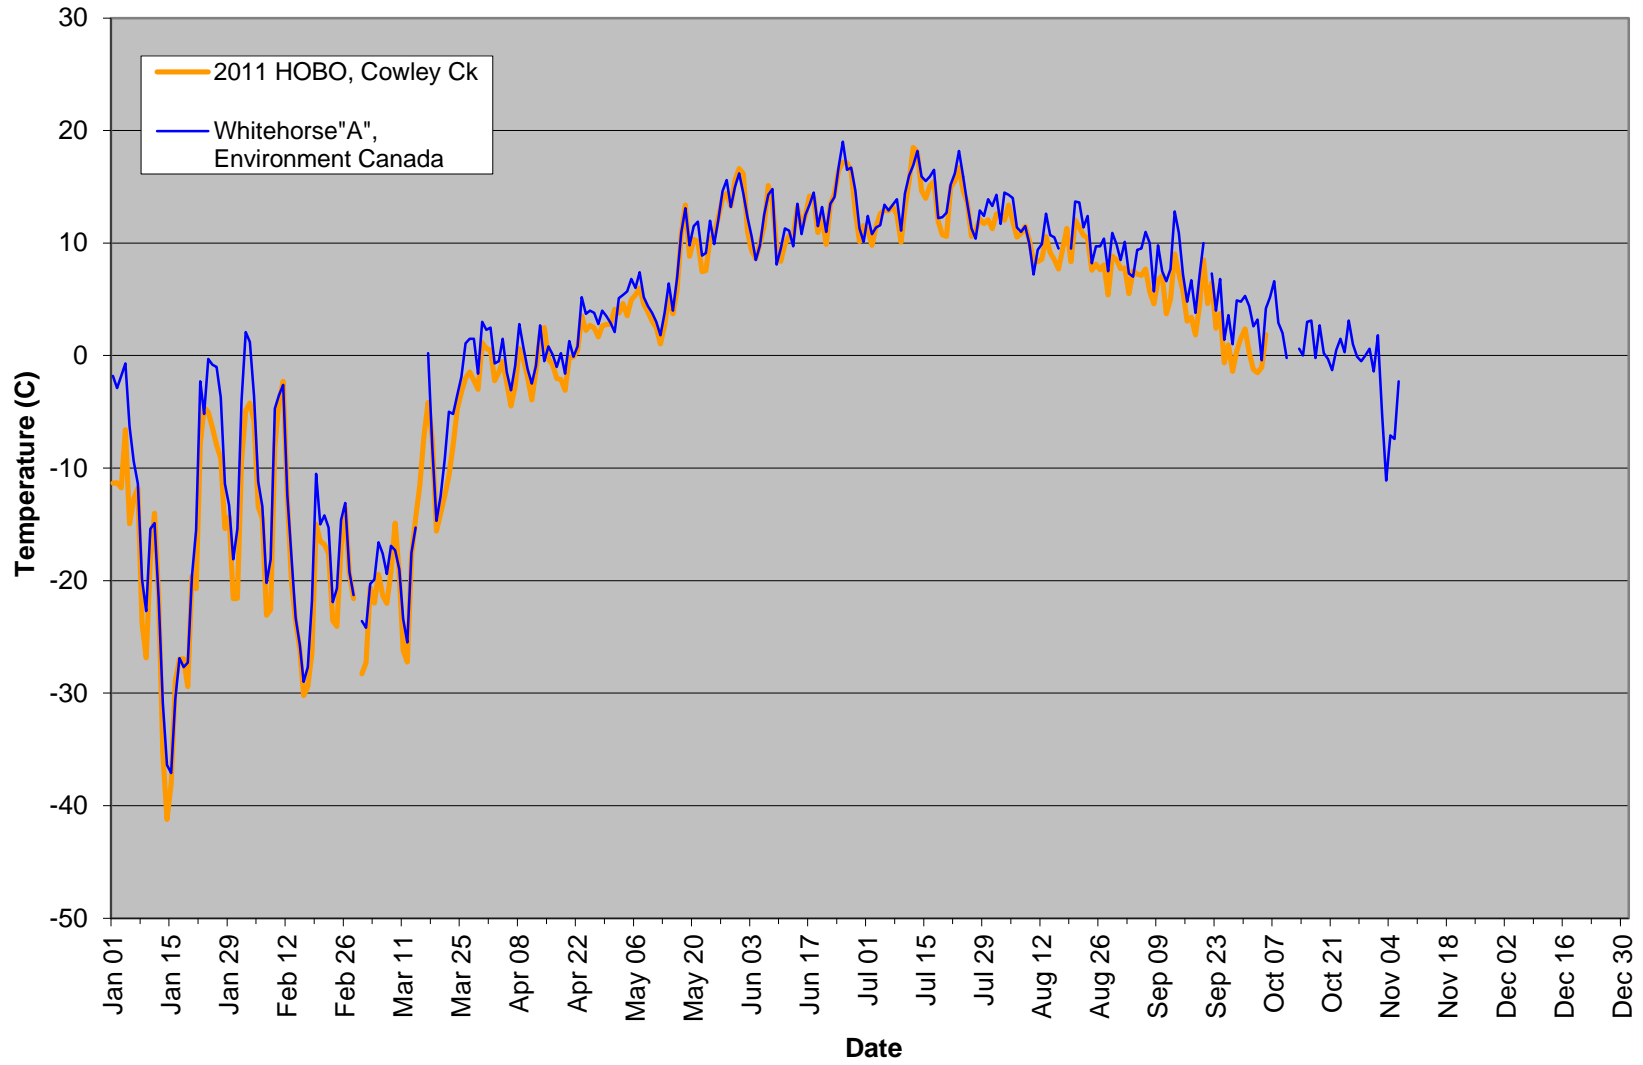

Whitehorse Average Daily Air Temperatures, 2011