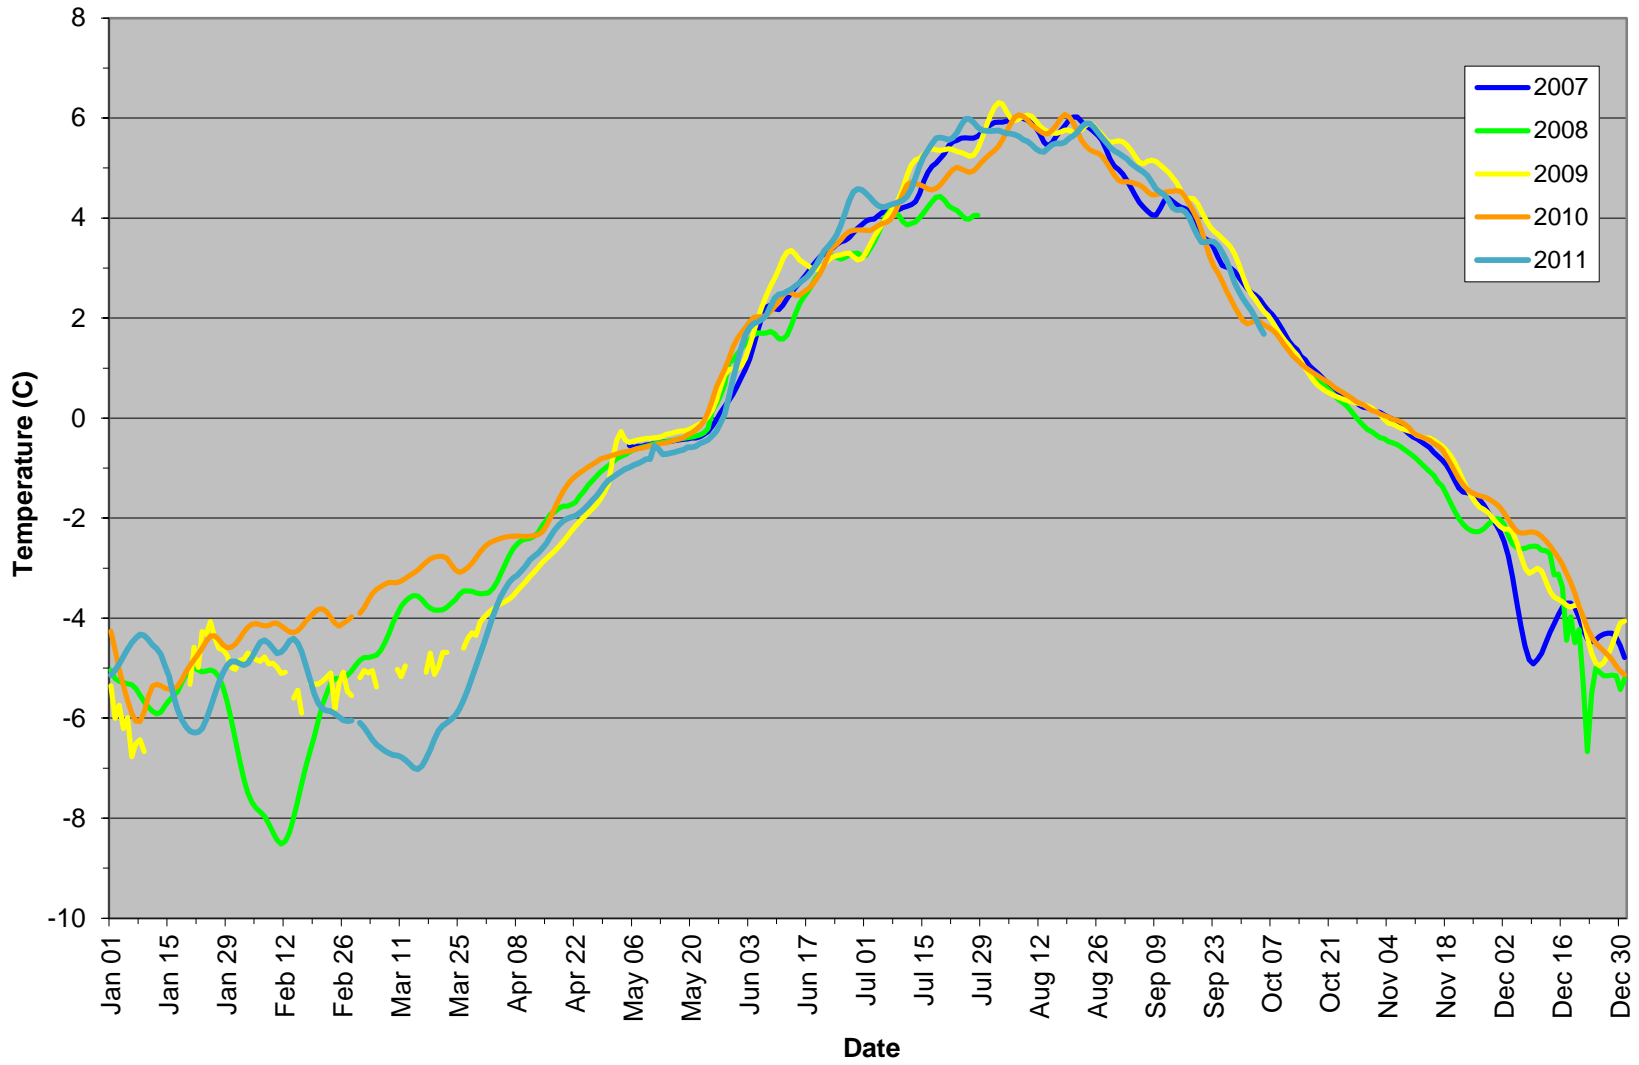

Whitehorse Average Daily Air Temperatures, 2007-2011
(data from Cowley Creek borehole)

Whitehorse Average Daily Ground Surface Temperatures, 2007-2011
(data from Cowley Creek borehole)

Whitehorse Average Daily Ground Temperatures at 0.5 m, 2007-2011
(data from Cowley Creek borehole)

Whitehorse Average Daily Ground Temperatures at 1 m, 2007-2011
(data from Cowley Creek borehole)

Whitehorse Average Daily Ground Temperatures at 2 m, 2007-2011
(data from Cowley Creek borehole)

Whitehorse Average Daily Ground Temperatures at 3 m, 2007-2011
(data from Cowley Creek borehole)

Whitehorse Average Daily Ground Temperatures at 4 m, 2007-2011
(data from Cowley Creek borehole)

Whitehorse Average Daily Ground Temperatures at 5 m, 2007-2011
(data from Cowley Creek borehole)

Whitehorse Snow on Ground, 2007-2011
(data from Environment Canada station "Whitehorse A")