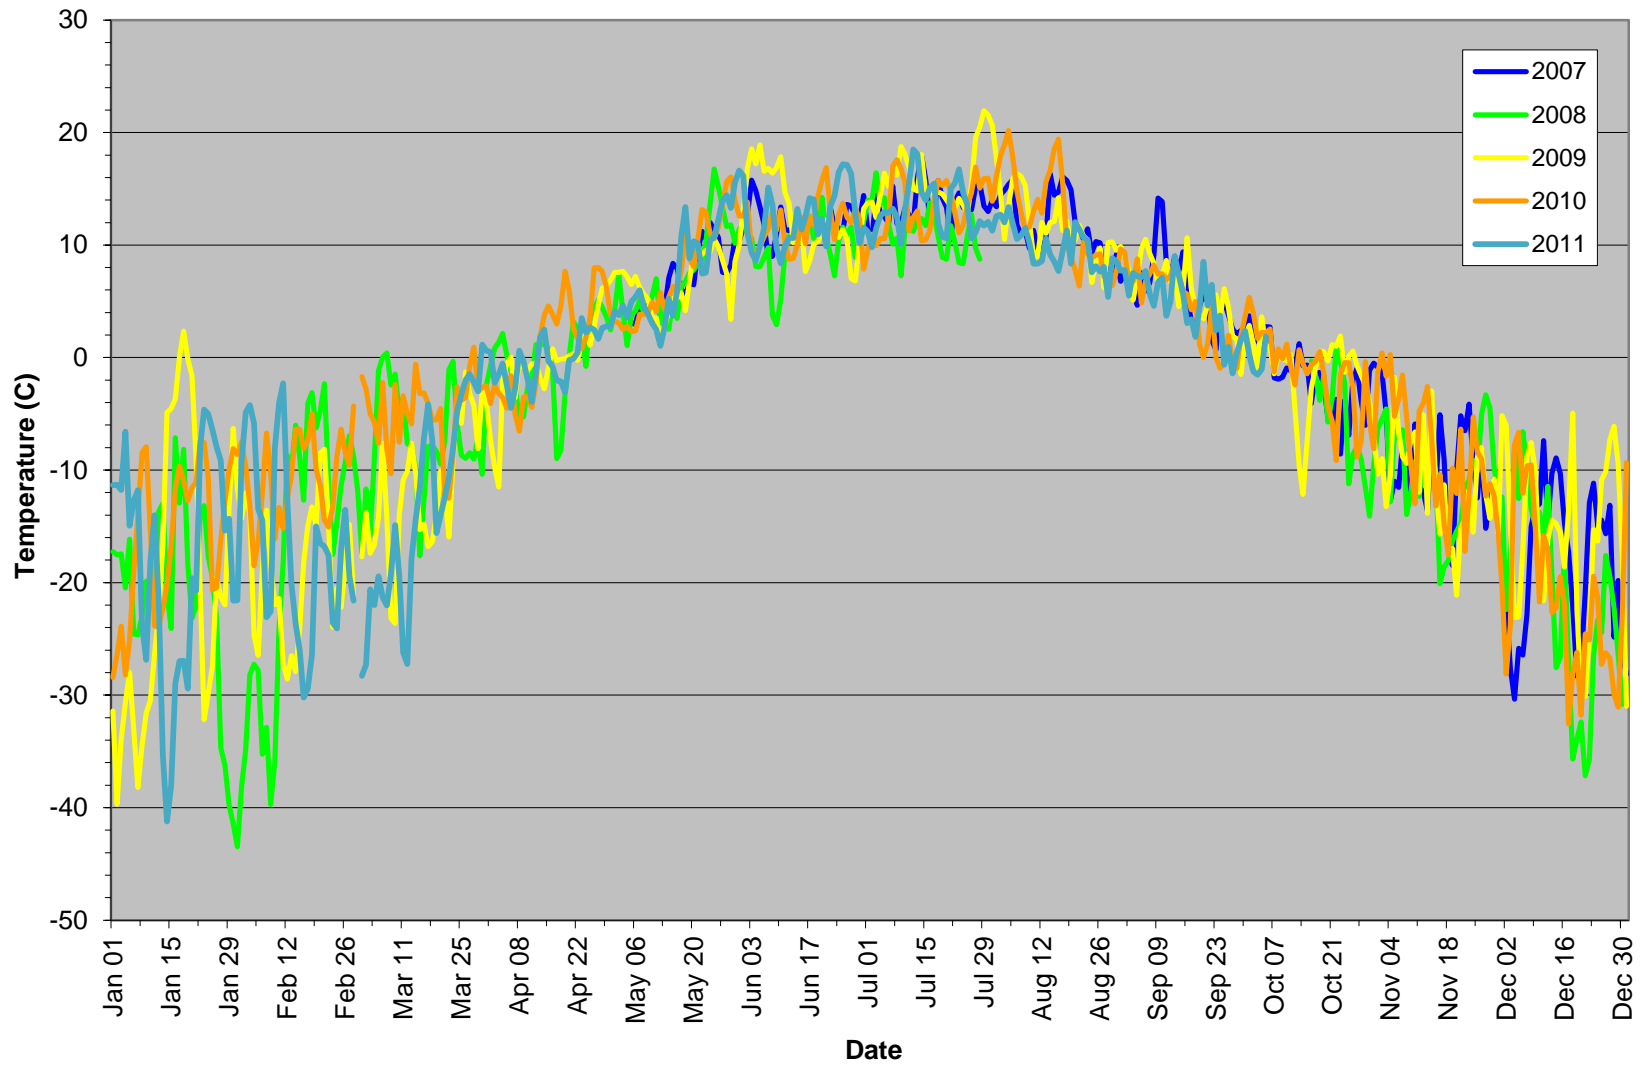

Whitehorse Average Daily Air Temperatures, 2007-2011
(data from Cowley Creek borehole)

Whitehorse Average Daily Ground Surface Temperatures, 2007-2011
(data from Cowley Creek borehole)

Whitehorse Average Daily Ground Temperatures at 0.5 m, 2007-2011
(data from Cowley Creek borehole)

Whitehorse Average Daily Ground Temperatures at 1 m, 2007-2011
(data from Cowley Creek borehole)

Whitehorse Average Daily Ground Temperatures at 2 m, 2007-2011
(data from Cowley Creek borehole)

Whitehorse Average Daily Ground Temperatures at 3 m, 2007-2011
(data from Cowley Creek borehole)

Whitehorse Average Daily Ground Temperatures at 4 m, 2007-2011
(data from Cowley Creek borehole)

Whitehorse Average Daily Ground Temperatures at 5 m, 2007-2011
(data from Cowley Creek borehole)

Whitehorse Snow on Ground, 2007-2011
(data from Environment Canada station "Whitehorse A")