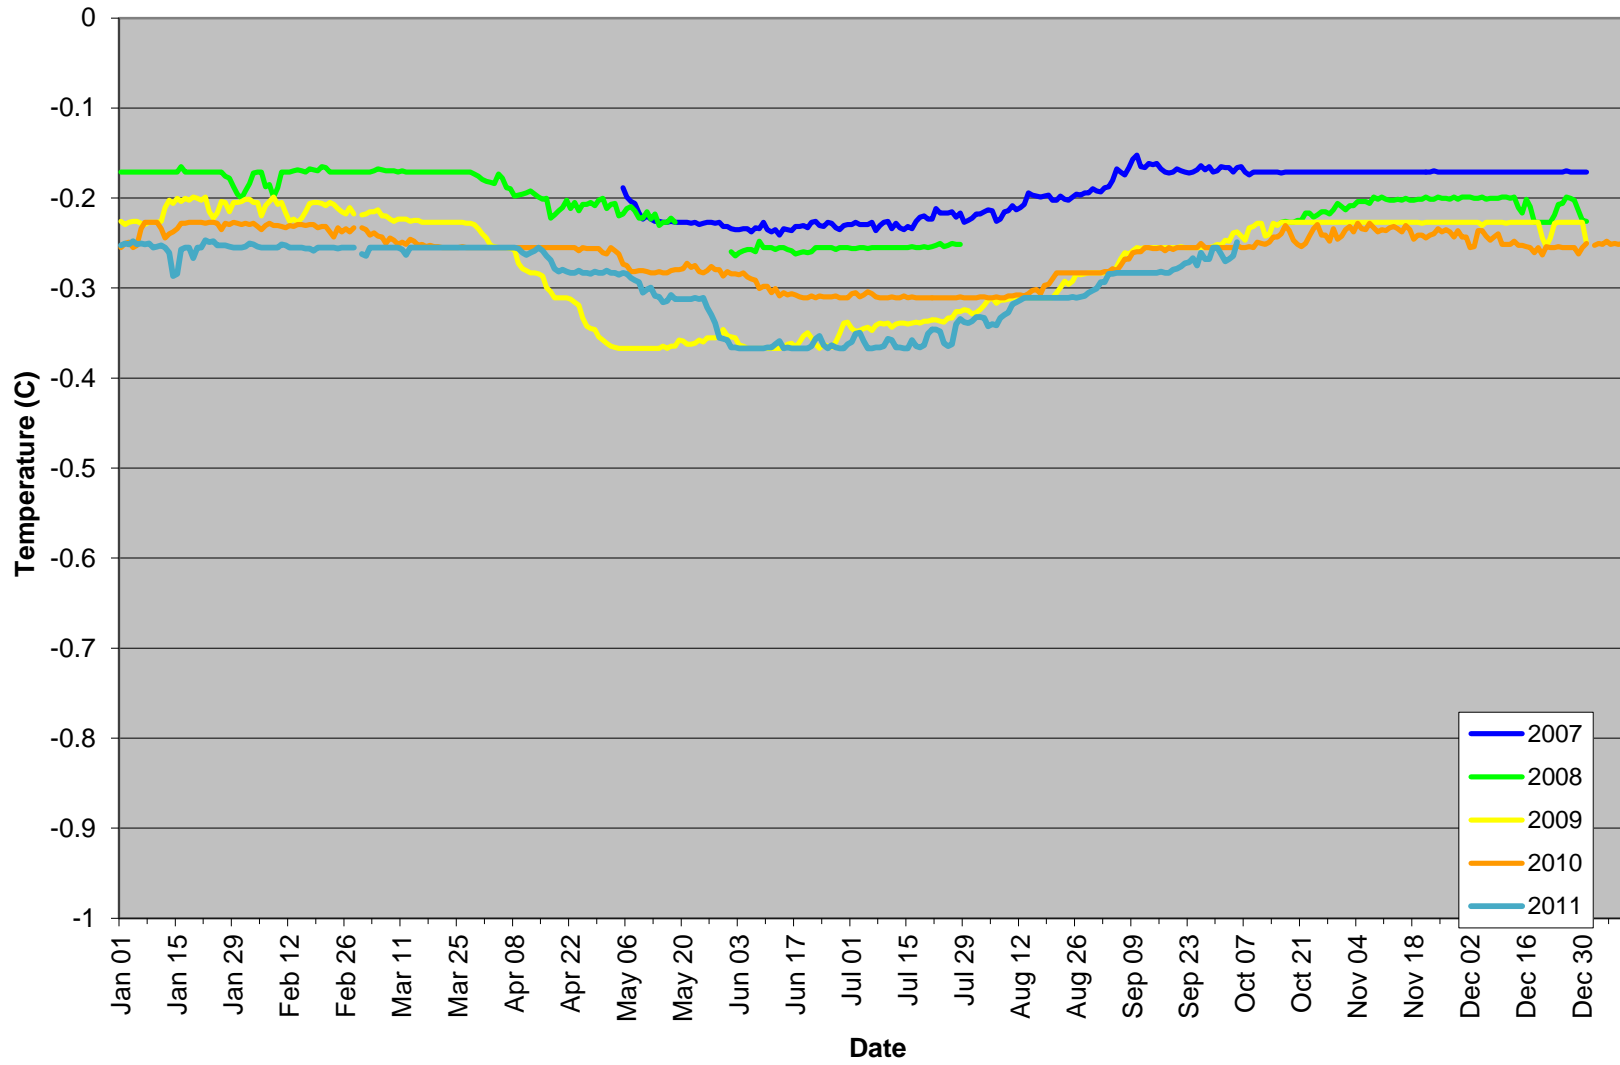

Whitehorse Average Daily Air Temperatures, 2007-2011
(data from Cowley Creek borehole)

Whitehorse Average Daily Ground Surface Temperatures, 2007-2011
(data from Cowley Creek borehole)

Whitehorse Average Daily Ground Temperatures at 0.5 m, 2007-2011
(data from Cowley Creek borehole)

Whitehorse Average Daily Ground Temperatures at 1 m, 2007-2011
(data from Cowley Creek borehole)

Whitehorse Average Daily Ground Temperatures at 2 m, 2007-2011
(data from Cowley Creek borehole)

Whitehorse Average Daily Ground Temperatures at 3 m, 2007-2011
(data from Cowley Creek borehole)

Whitehorse Average Daily Ground Temperatures at 4 m, 2007-2011
(data from Cowley Creek borehole)

Whitehorse Average Daily Ground Temperatures at 5 m, 2007-2011
(data from Cowley Creek borehole)

Whitehorse Snow on Ground, 2007-2011
(data from Environment Canada station "Whitehorse A")