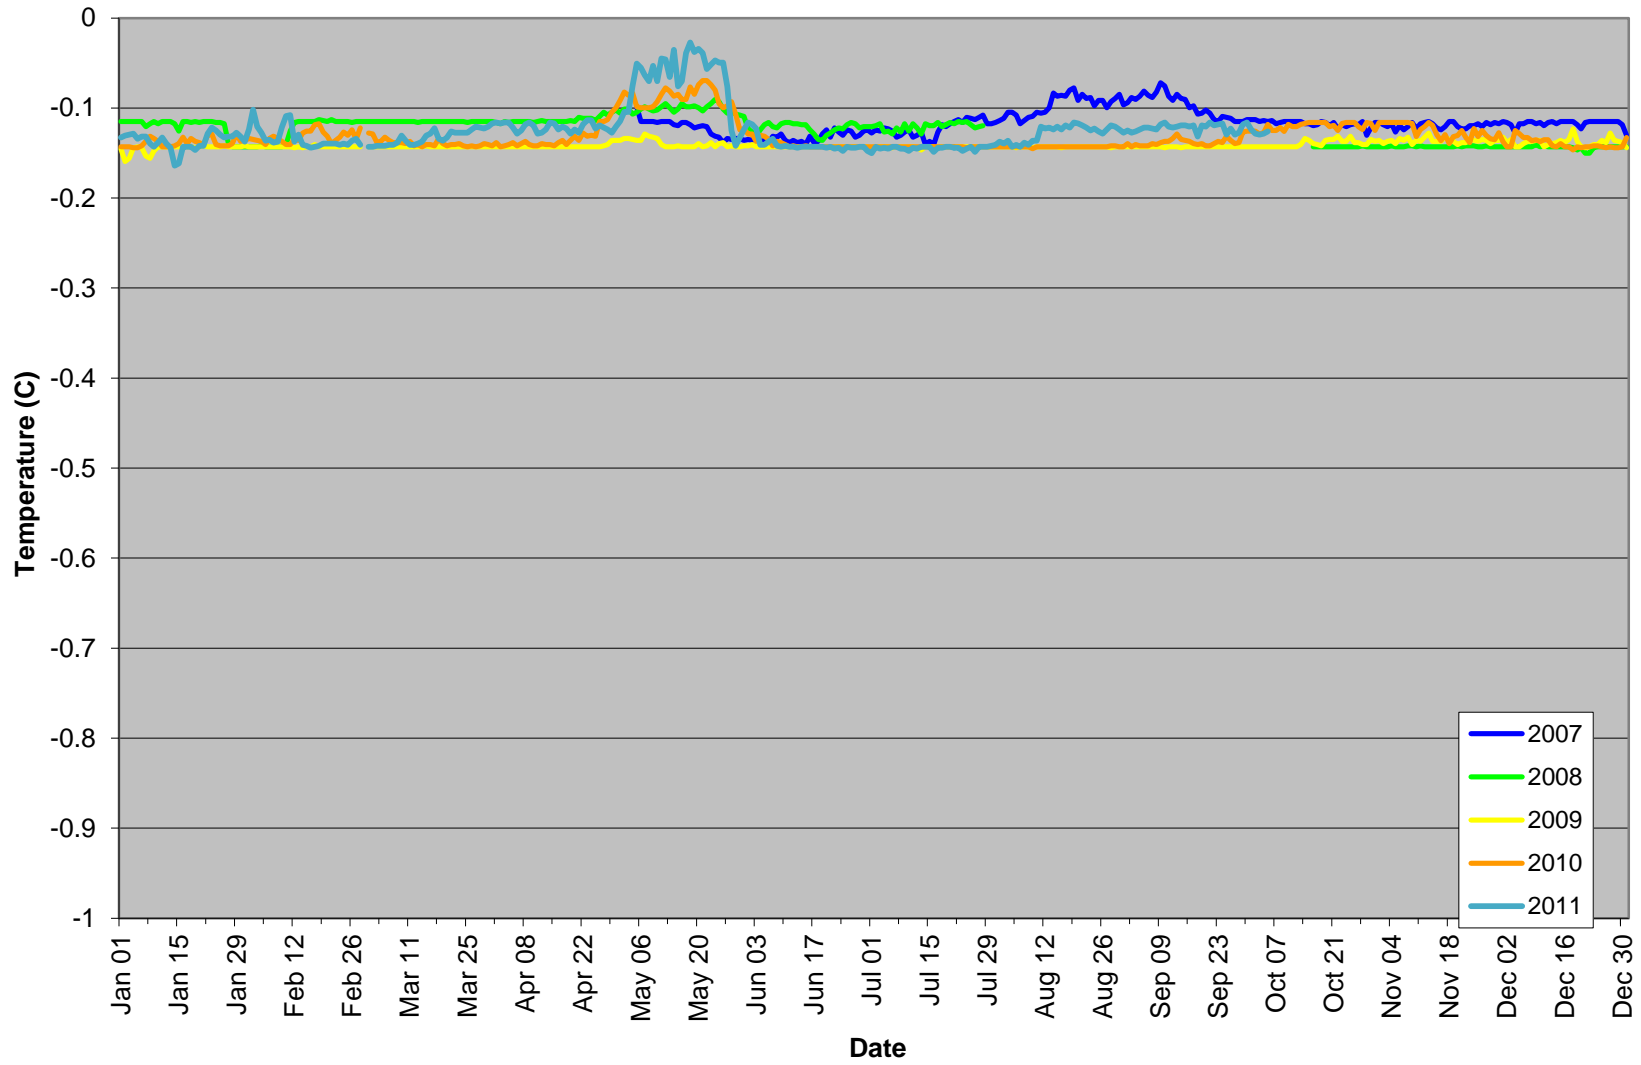

Whitehorse Average Daily Air Temperatures, 2007-2011
(data from Cowley Creek borehole)

Whitehorse Average Daily Ground Surface Temperatures, 2007-2011
(data from Cowley Creek borehole)

Whitehorse Average Daily Ground Temperatures at 0.5 m, 2007-2011
(data from Cowley Creek borehole)

Whitehorse Average Daily Ground Temperatures at 1 m, 2007-2011
(data from Cowley Creek borehole)

Whitehorse Average Daily Ground Temperatures at 2 m, 2007-2011
(data from Cowley Creek borehole)

Whitehorse Average Daily Ground Temperatures at 3 m, 2007-2011
(data from Cowley Creek borehole)

Whitehorse Average Daily Ground Temperatures at 4 m, 2007-2011
(data from Cowley Creek borehole)

Whitehorse Average Daily Ground Temperatures at 5 m, 2007-2011
(data from Cowley Creek borehole)

Whitehorse Snow on Ground, 2007-2011
(data from Environment Canada station "Whitehorse A")