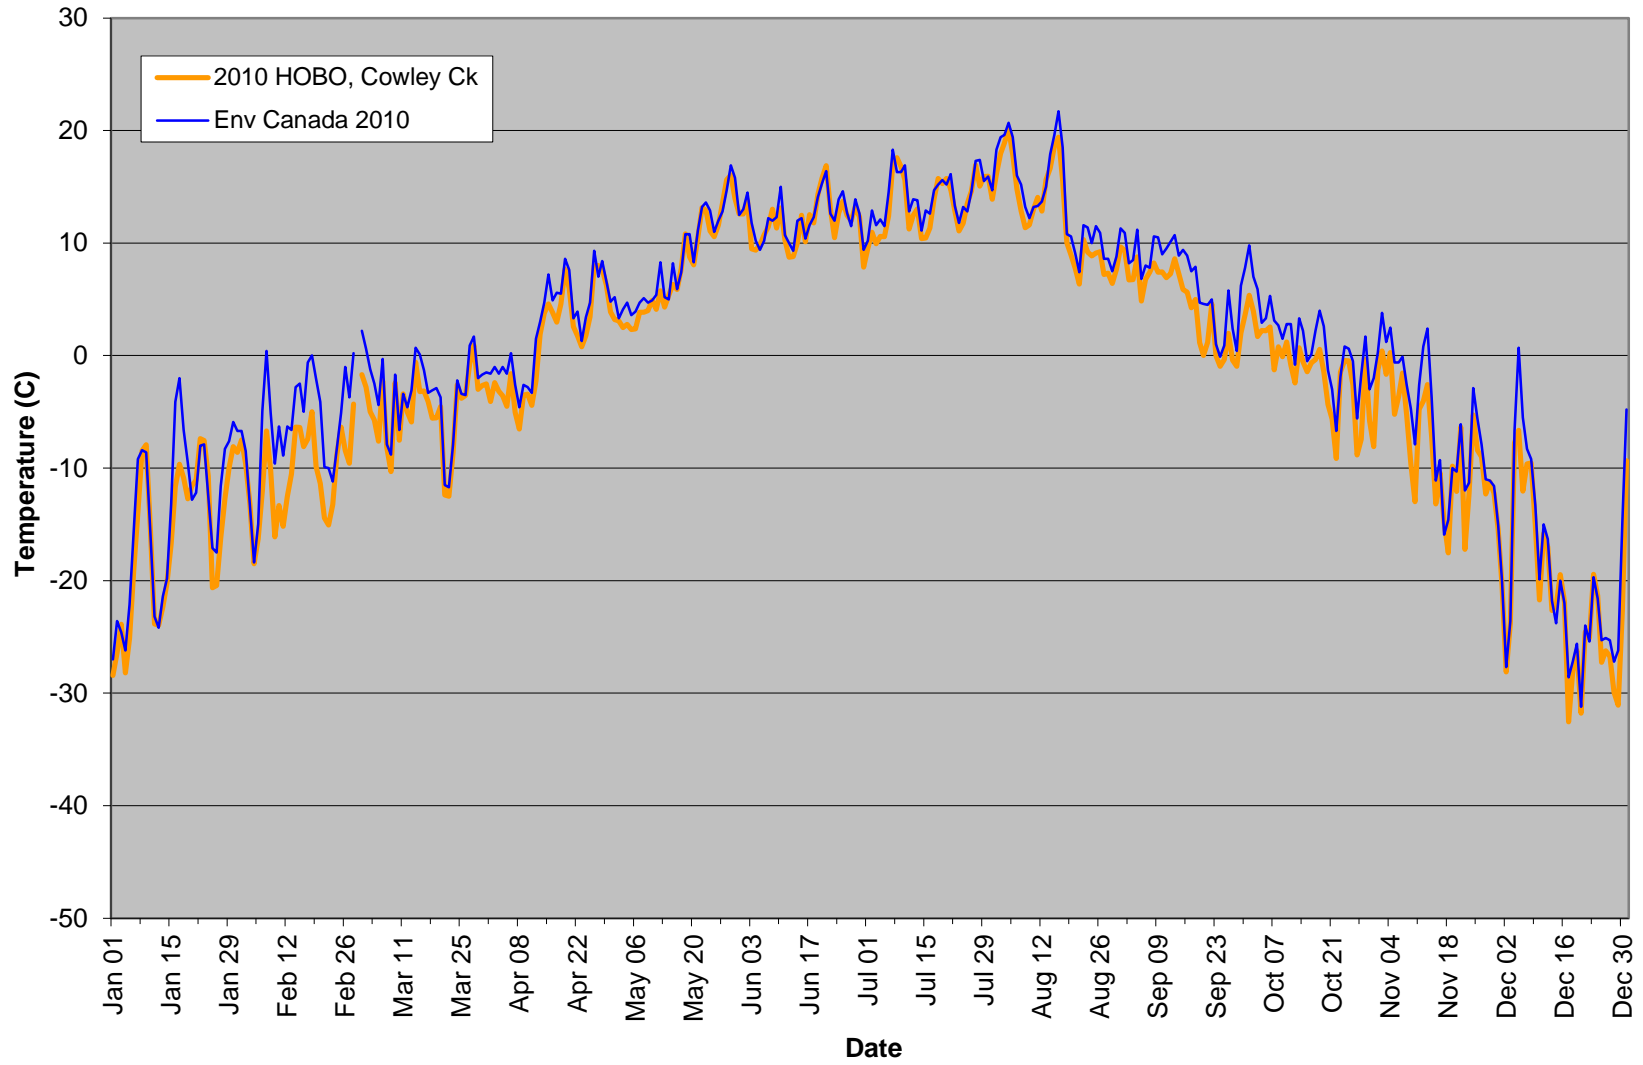

Whitehorse Average Daily Air Temperatures, 2010