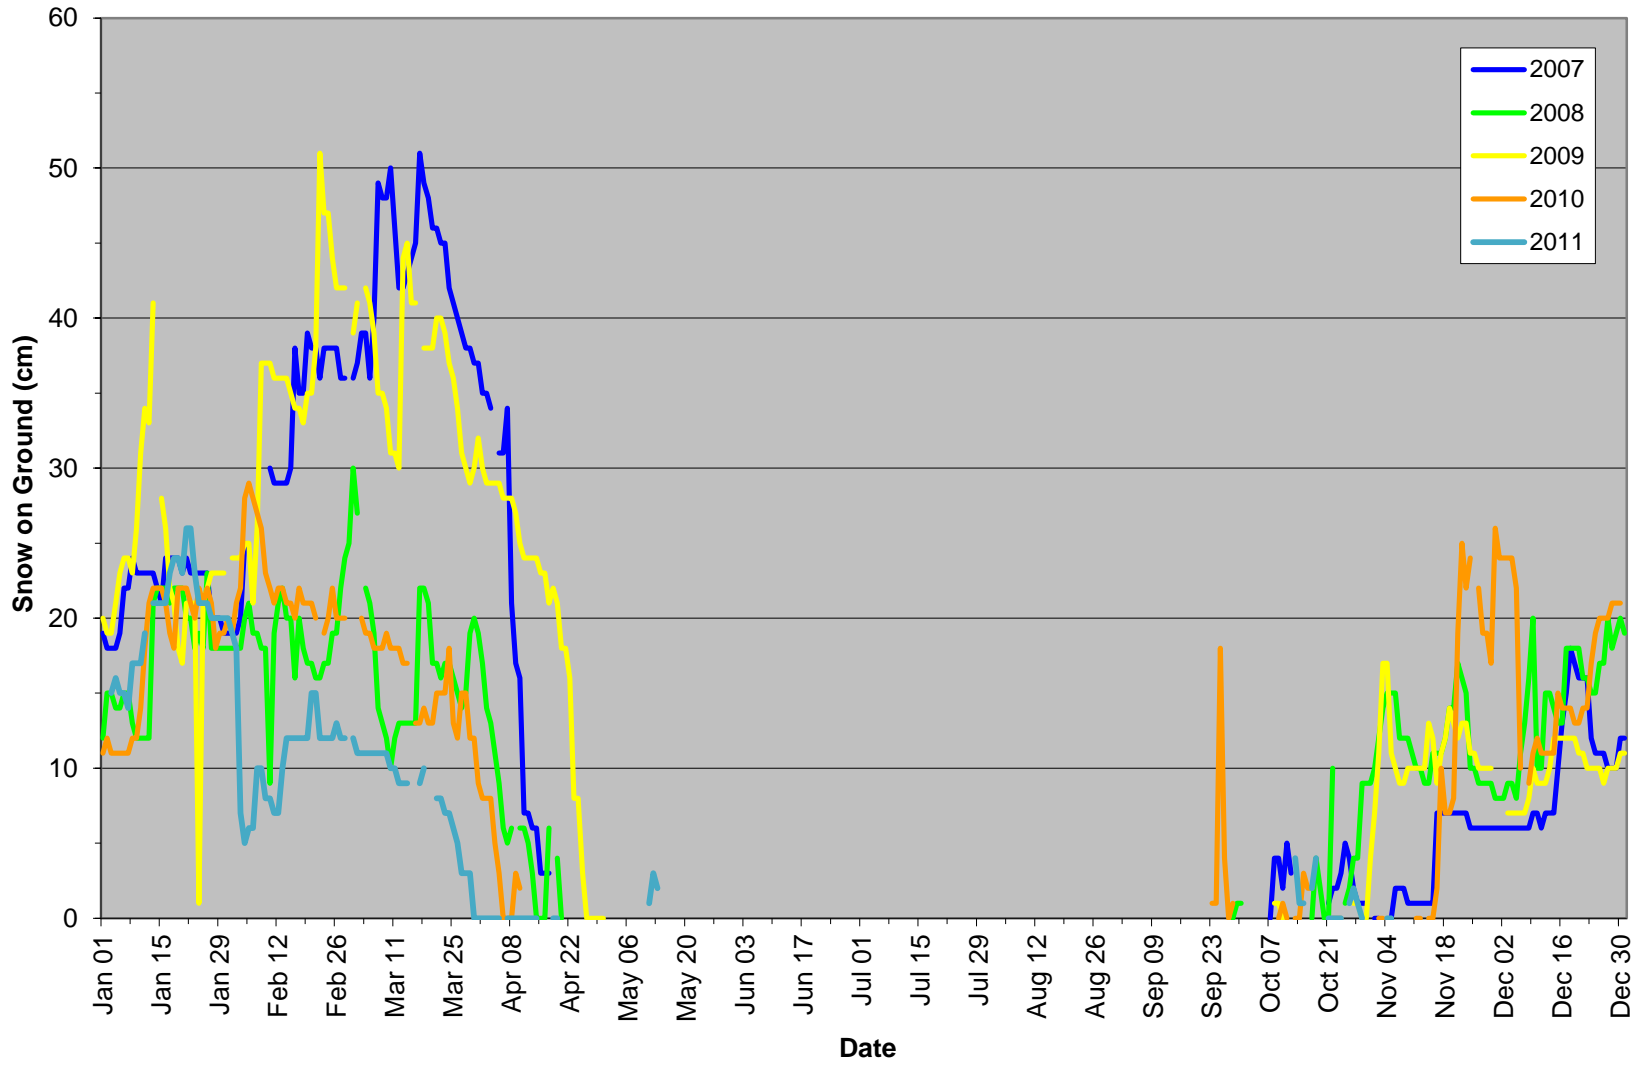

Whitehorse Average Daily Air Temperatures, 2007-2011
(data from Cowley Creek borehole)

Whitehorse Average Daily Ground Surface Temperatures, 2007-2011
(data from Cowley Creek borehole)

Whitehorse Average Daily Ground Temperatures at 0.5 m, 2007-2011
(data from Cowley Creek borehole)

Whitehorse Average Daily Ground Temperatures at 1 m, 2007-2011
(data from Cowley Creek borehole)

Whitehorse Average Daily Ground Temperatures at 2 m, 2007-2011
(data from Cowley Creek borehole)

Whitehorse Average Daily Ground Temperatures at 3 m, 2007-2011
(data from Cowley Creek borehole)

Whitehorse Average Daily Ground Temperatures at 4 m, 2007-2011
(data from Cowley Creek borehole)

Whitehorse Average Daily Ground Temperatures at 5 m, 2007-2011
(data from Cowley Creek borehole)

Whitehorse Snow on Ground, 2007-2011
(data from Environment Canada station "Whitehorse A")