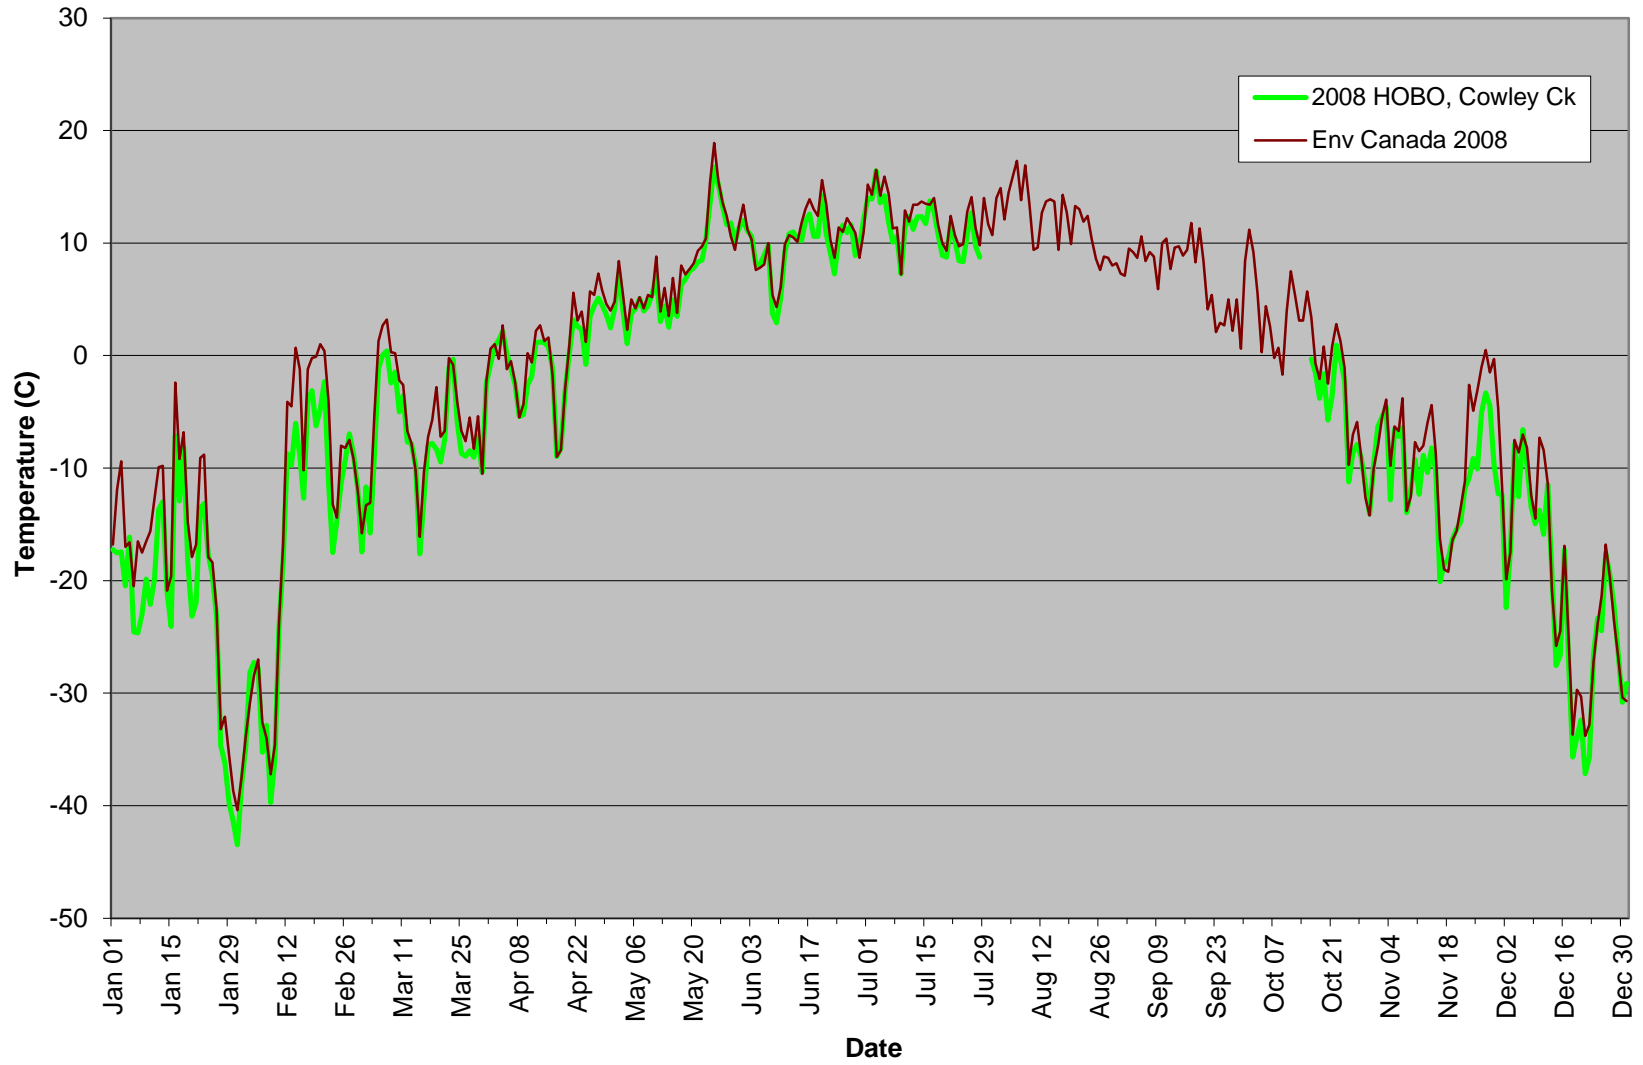

Whitehorse Average Daily Air Temperatures, 2008