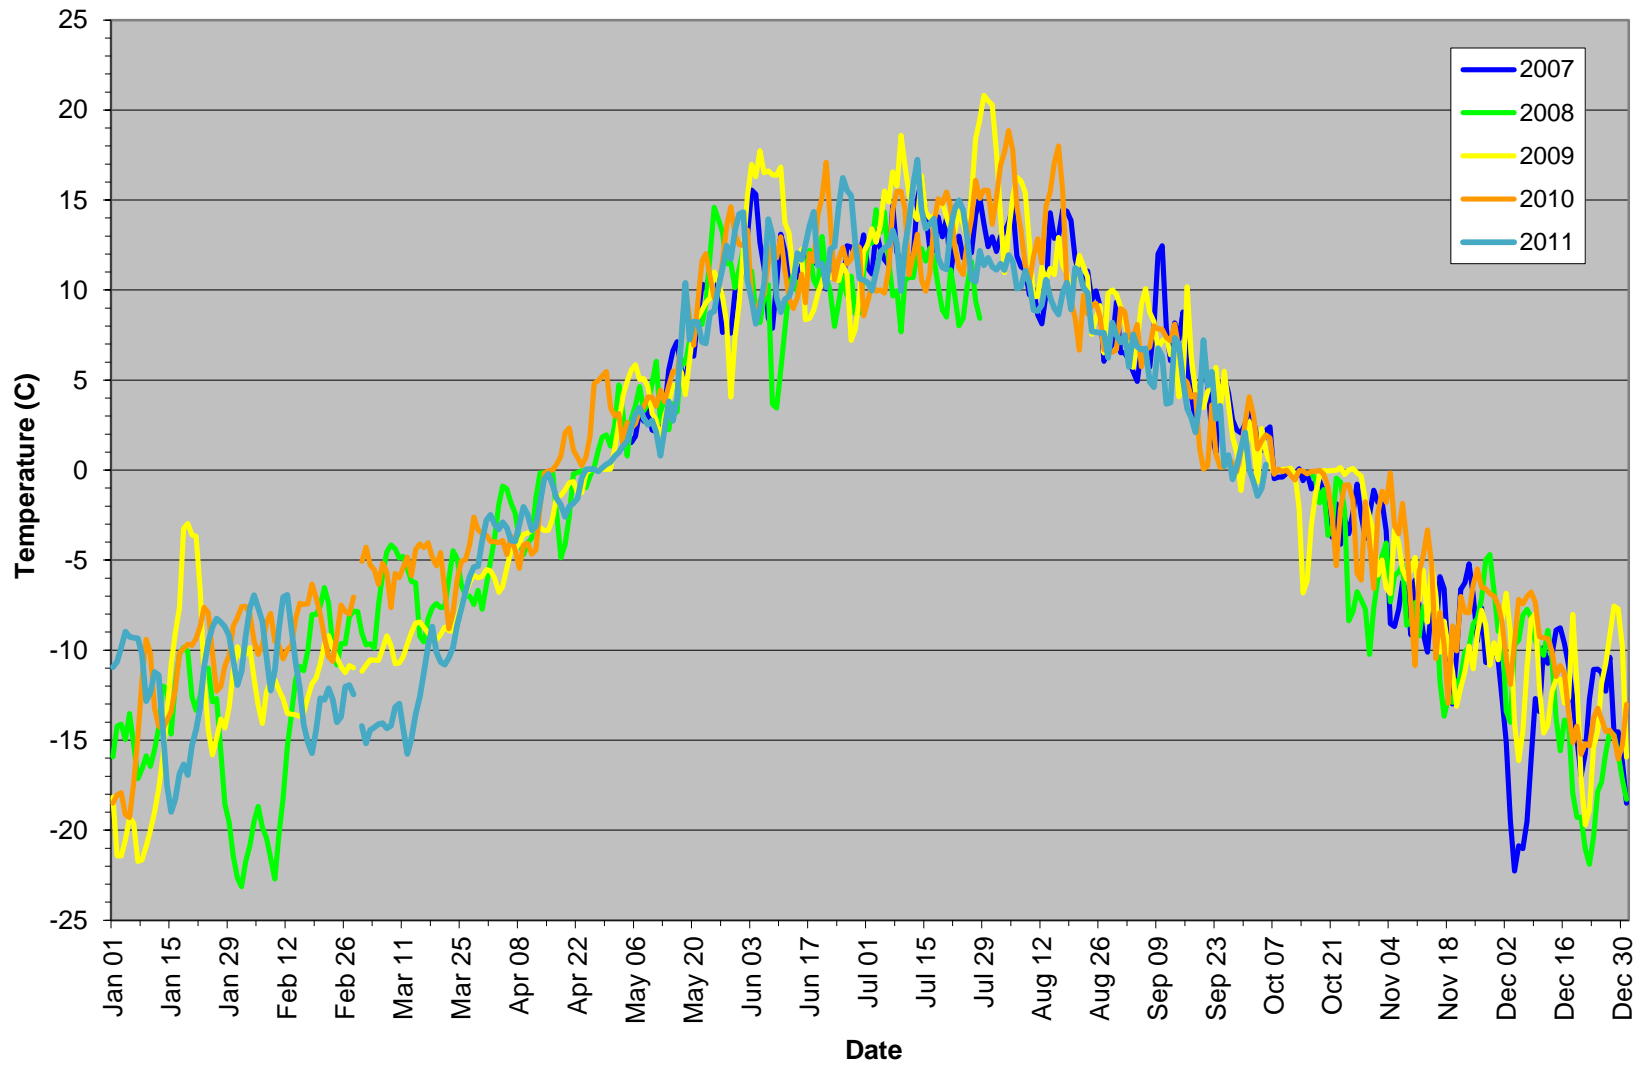

Whitehorse Average Daily Air Temperatures, 2007-2011
(data from Cowley Creek borehole)

Whitehorse Average Daily Ground Surface Temperatures, 2007-2011
(data from Cowley Creek borehole)

Whitehorse Average Daily Ground Temperatures at 0.5 m, 2007-2011
(data from Cowley Creek borehole)

Whitehorse Average Daily Ground Temperatures at 1 m, 2007-2011
(data from Cowley Creek borehole)

Whitehorse Average Daily Ground Temperatures at 2 m, 2007-2011
(data from Cowley Creek borehole)

Whitehorse Average Daily Ground Temperatures at 3 m, 2007-2011
(data from Cowley Creek borehole)

Whitehorse Average Daily Ground Temperatures at 4 m, 2007-2011
(data from Cowley Creek borehole)

Whitehorse Average Daily Ground Temperatures at 5 m, 2007-2011
(data from Cowley Creek borehole)

Whitehorse Snow on Ground, 2007-2011
(data from Environment Canada station "Whitehorse A")