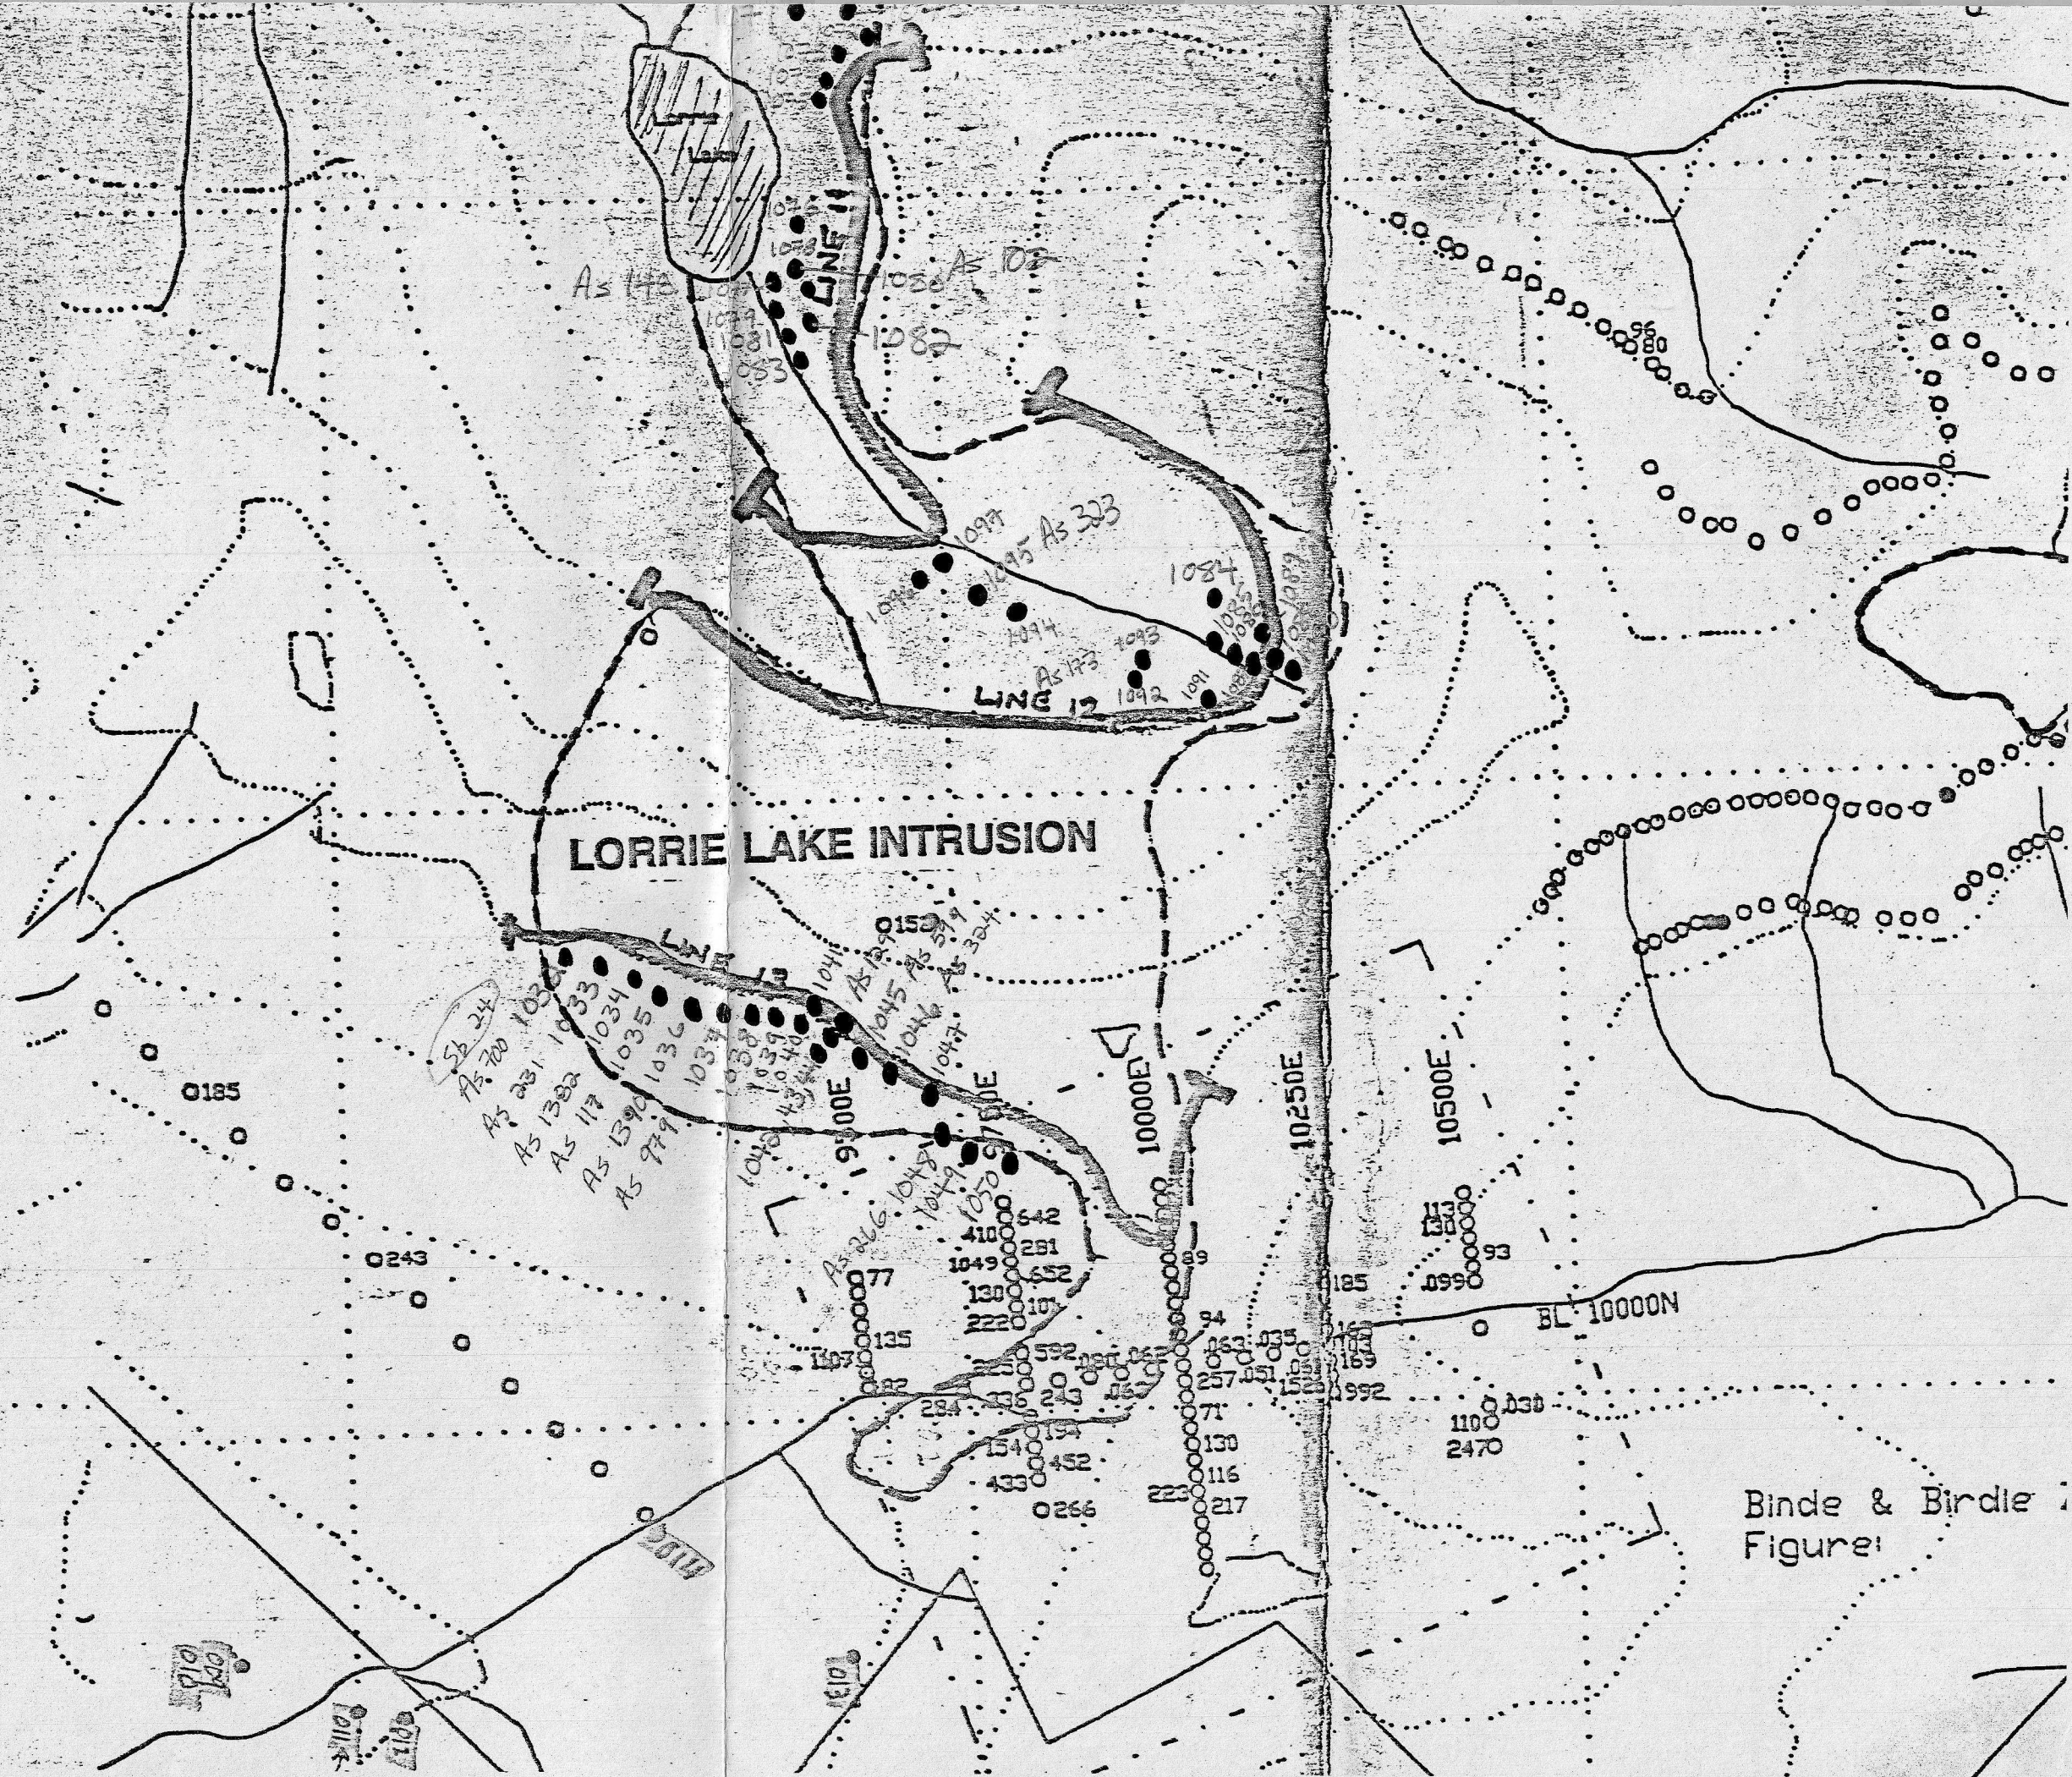

Bev Zone  
Figure 1

MIKE LAKE INTRUSION

Brock 000007

Bev Zone Figure 1

SAMPLE NO. # 5  
11

1032-1050  
1070-1096

Binde & Birdie  
Figure!