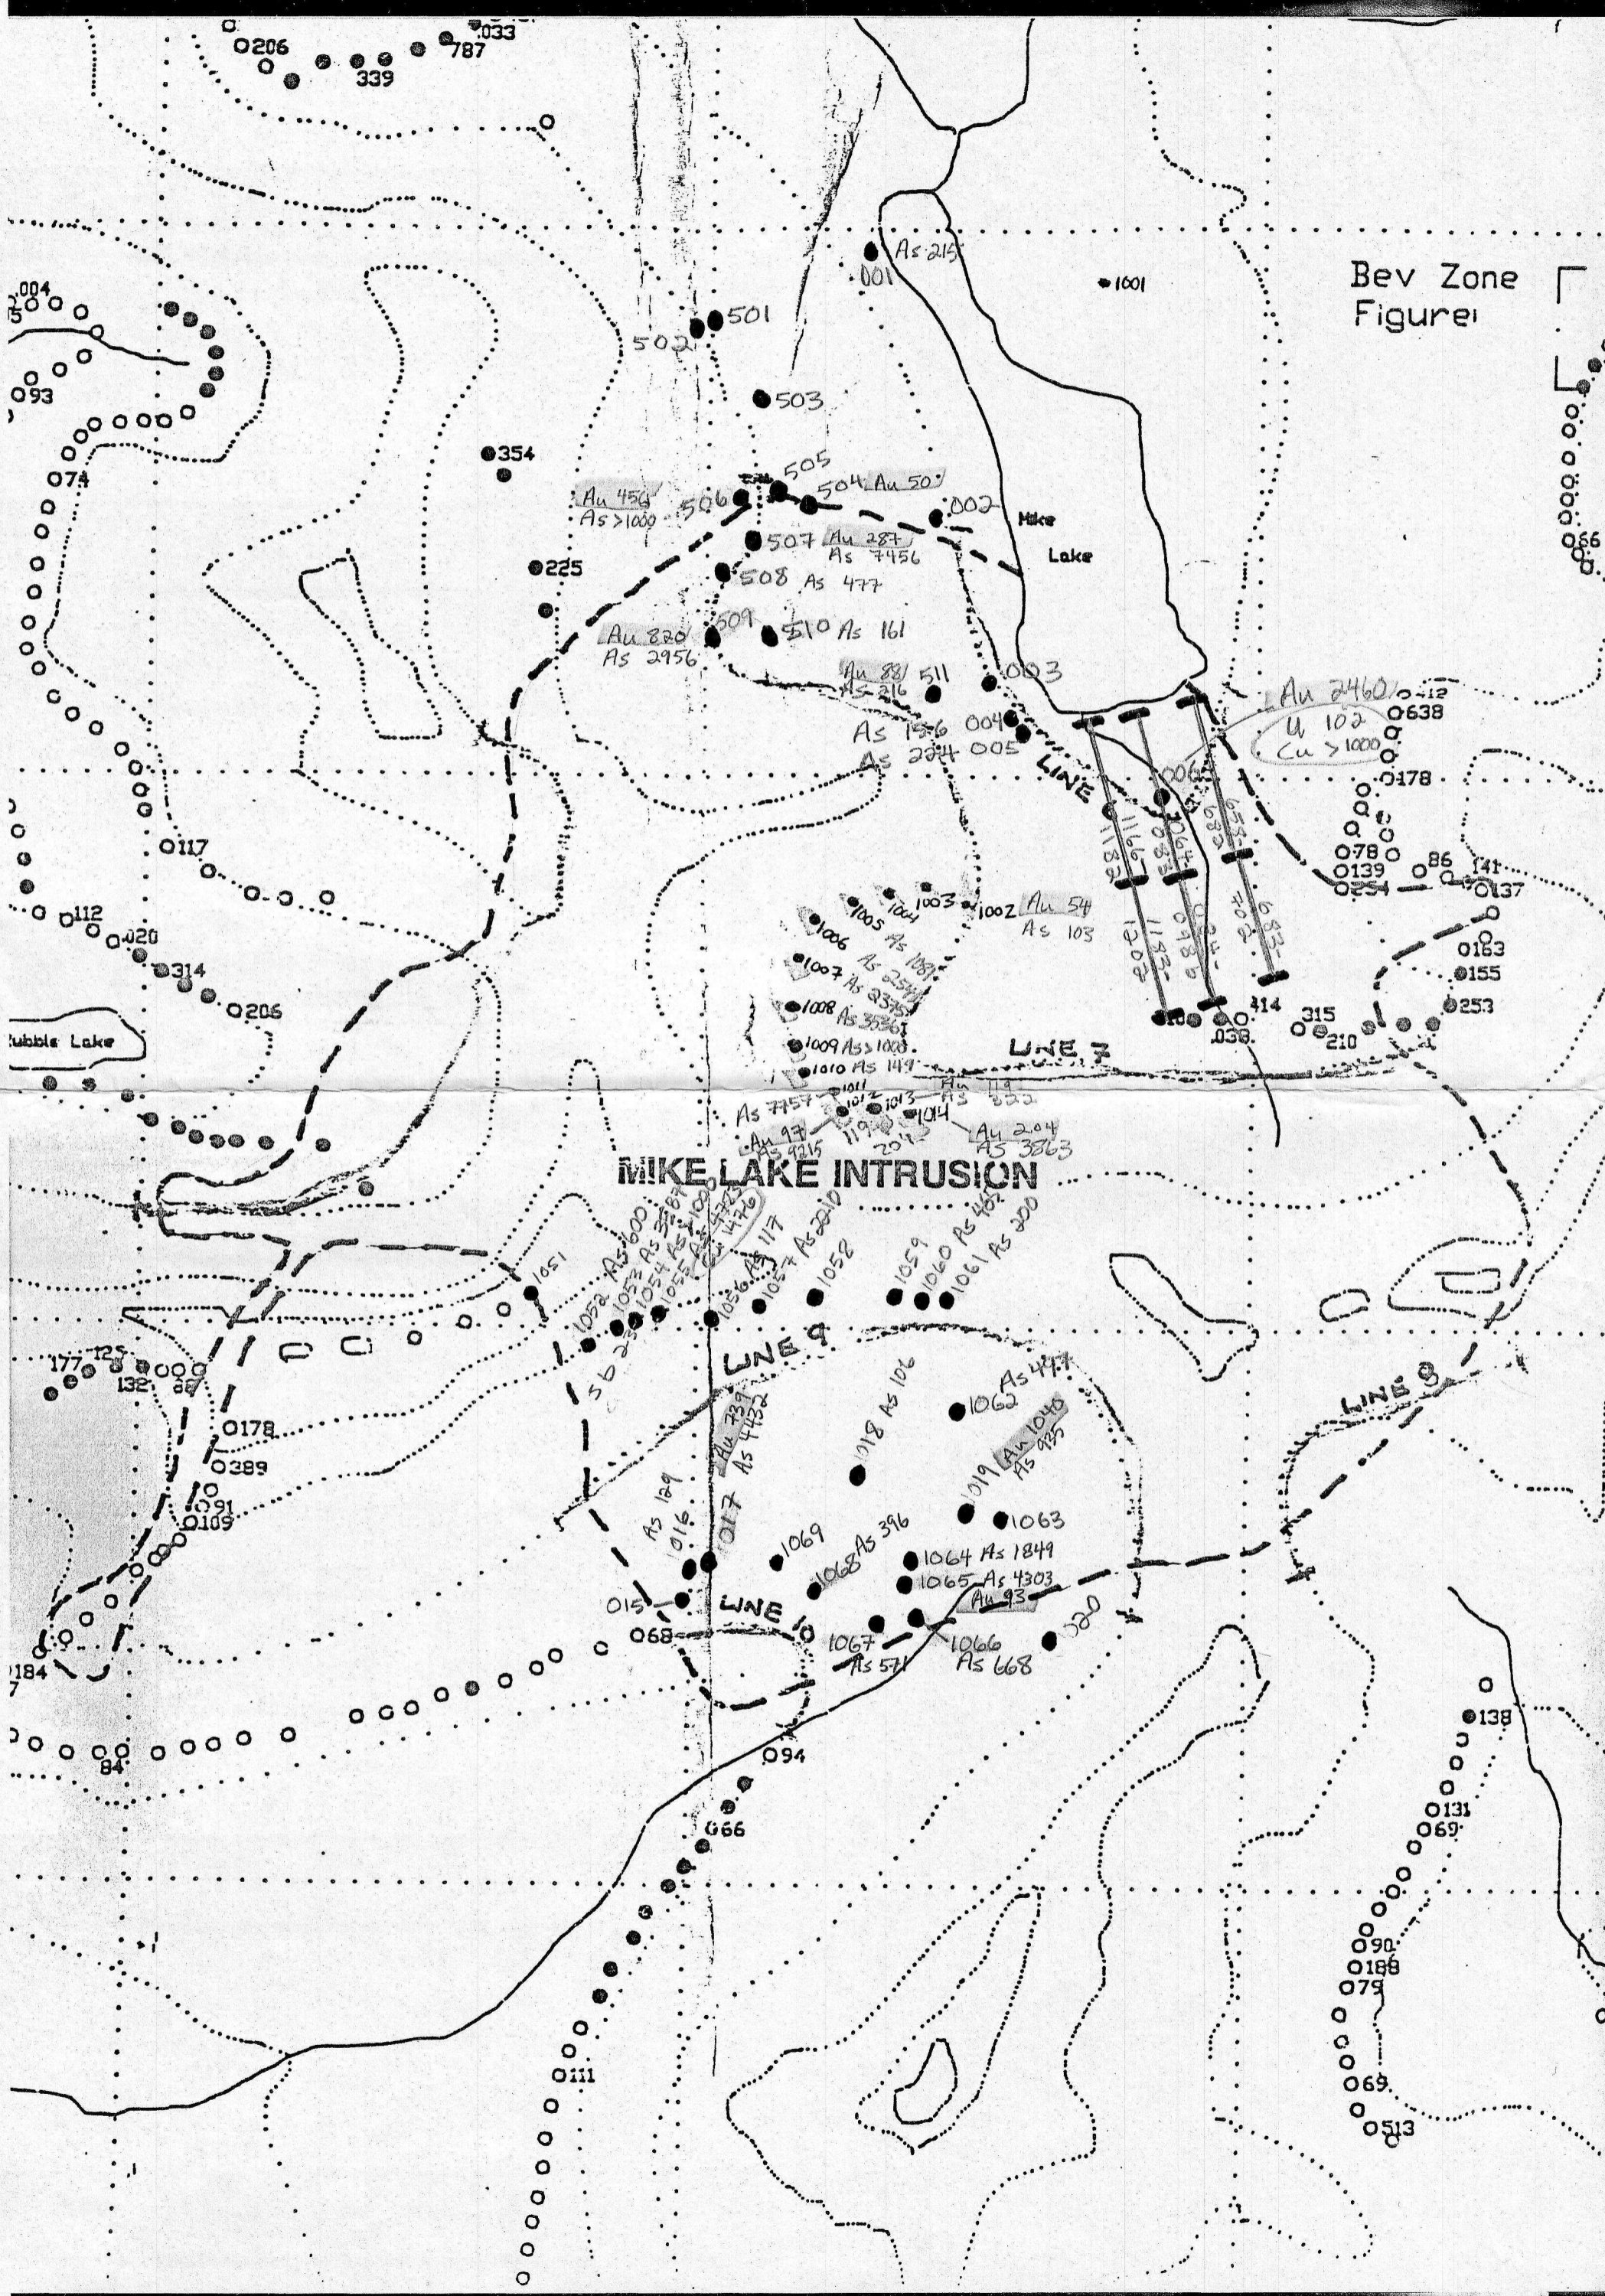

Bev Zone  
Figure 1

MIKE LAKE INTRUSION

Brock 000007

Bev Zone Figure 1

SAMPLE NO. # 5  
11

1032-1050  
1070-1096

Binde & Birdie  
Figure!