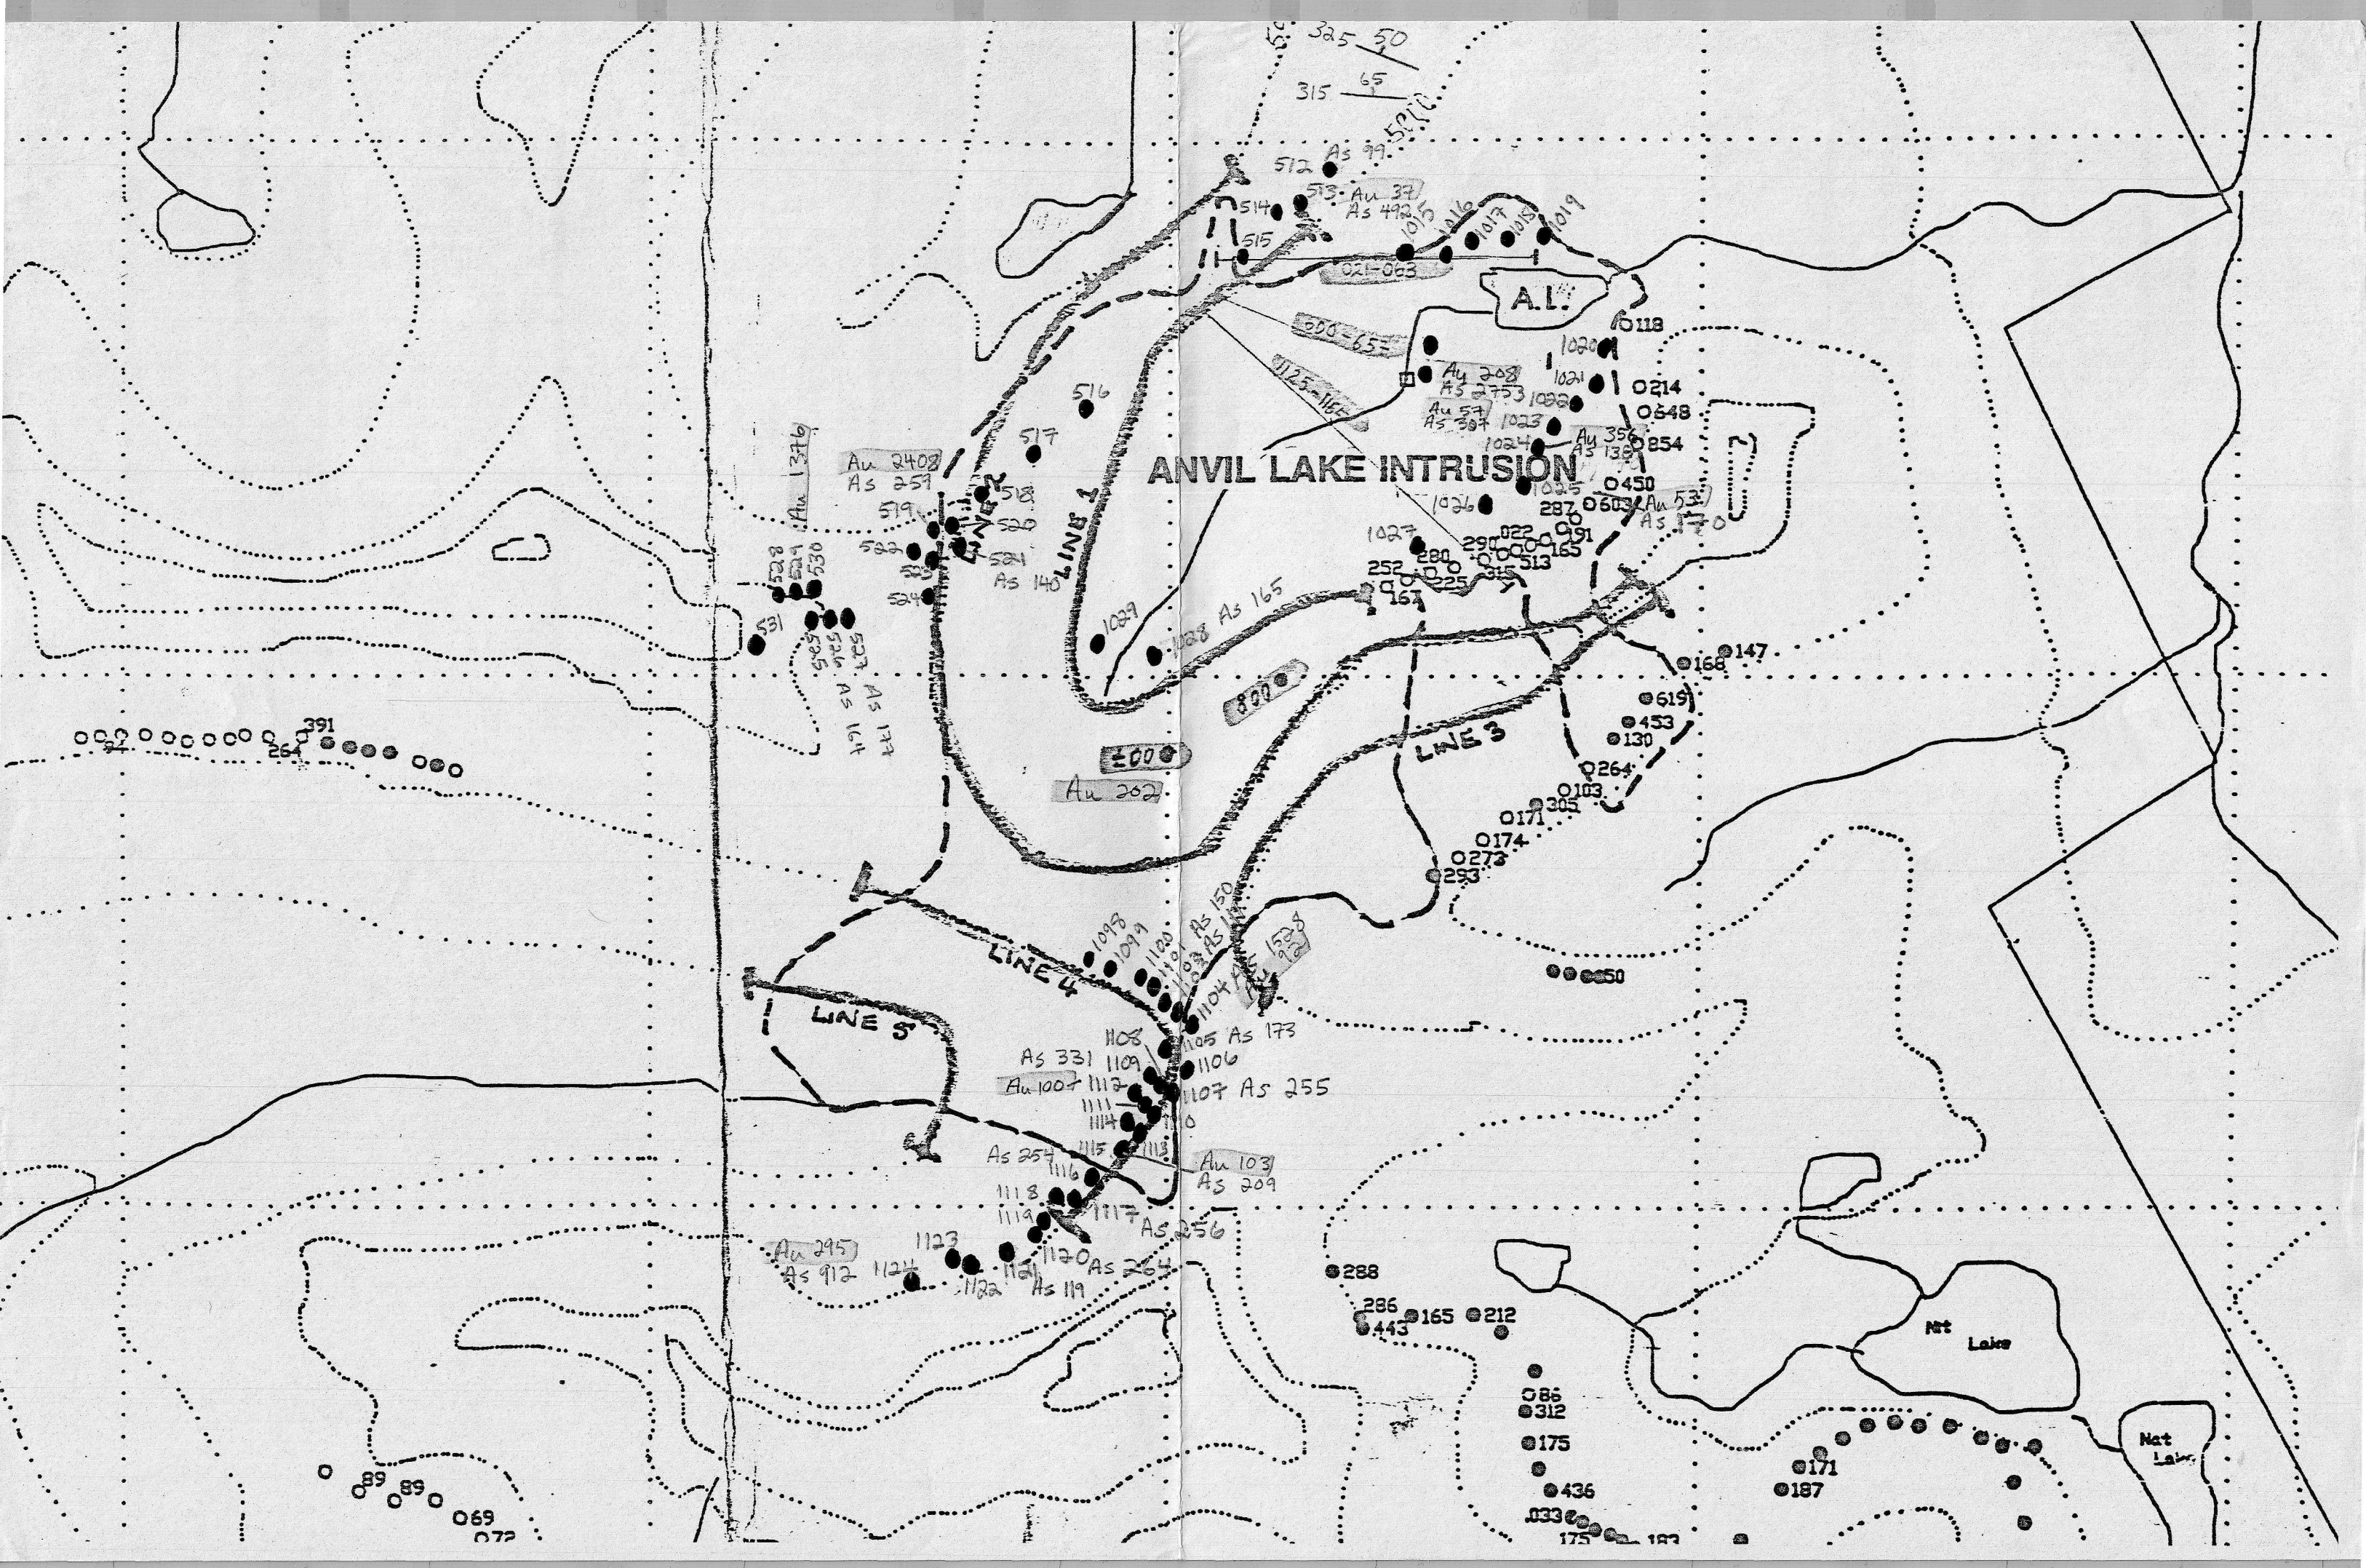

Bev Zone  
Figure 1

MIKE LAKE INTRUSION

Brock 000007

Bev Zone Figure 1

SAMPLE NO. # 5  
11

1032-1050  
1070-1096

Binde & Birdie  
Figure!