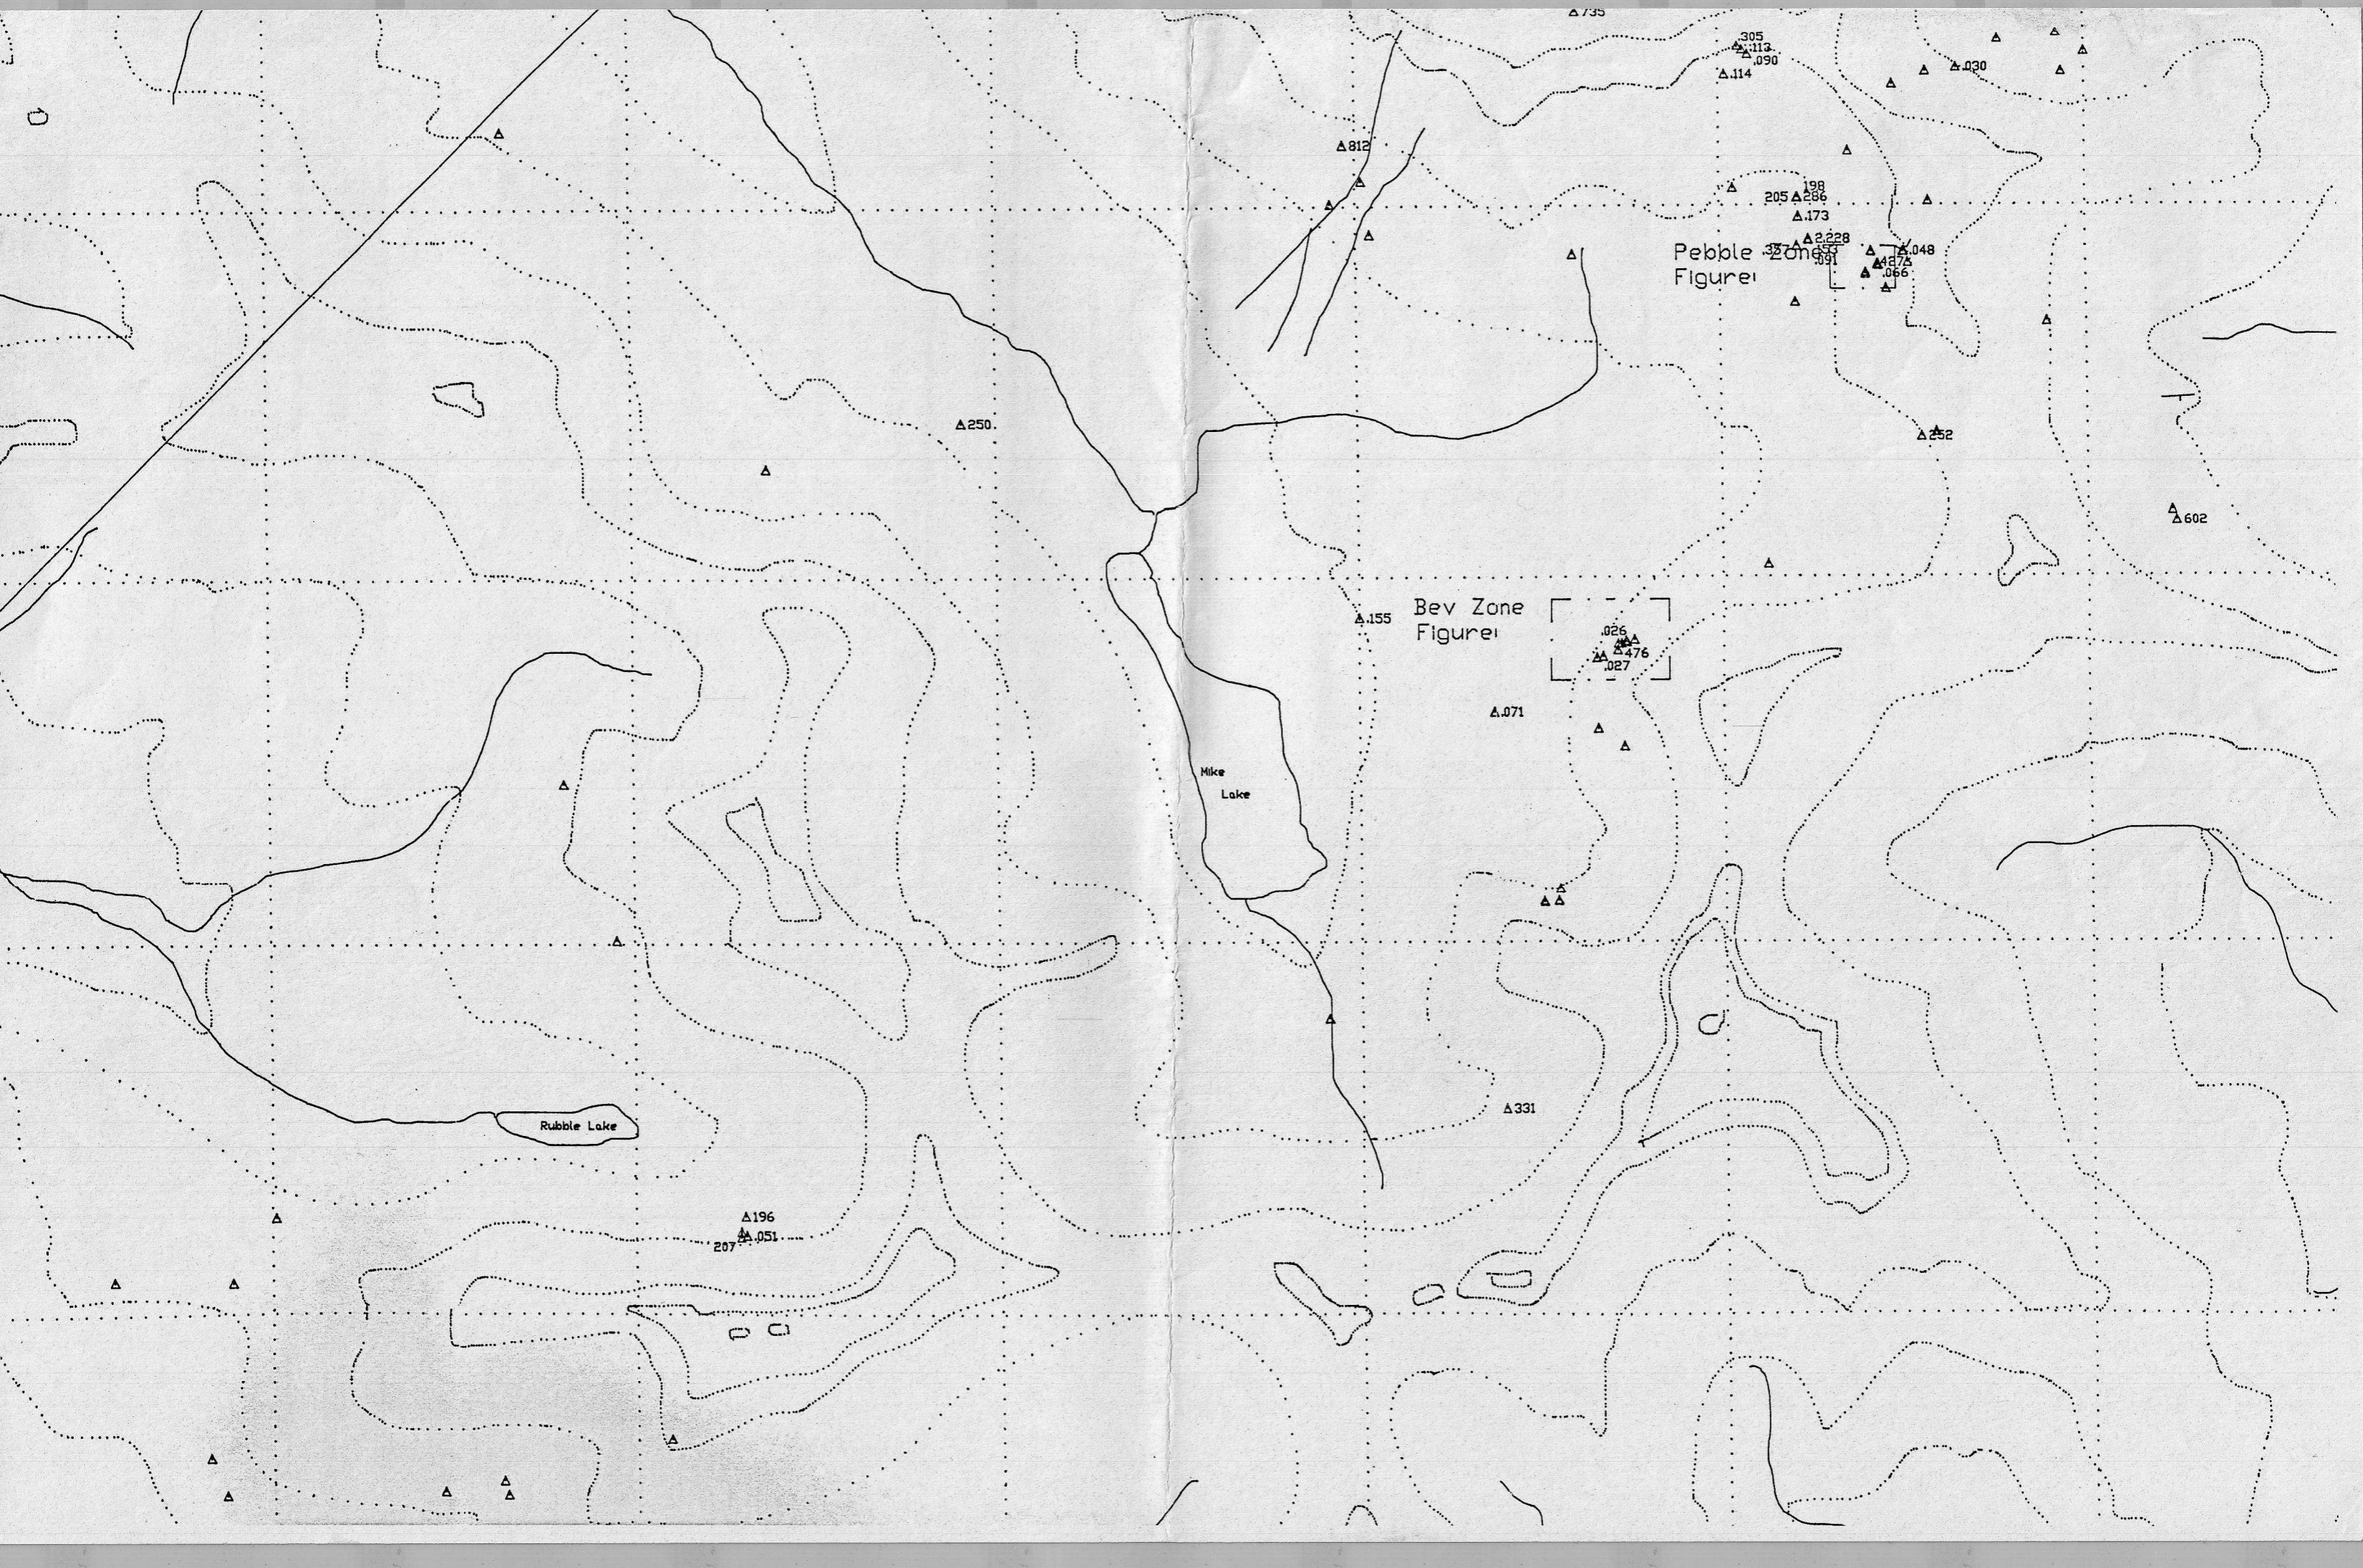

ROCK GEOCHEMISTRY - Au

Note: All values > threshold are posted. Threshold determined visually from histogram plots and roughly equals mean plus one standard deviation.

Threshold 150 ppb

427 Gold ppb
 △ Sample Location
 .066 Gold oz/t

Brock000008

Binde & Birdie Zone
Figure 1

5,000 356,000 357,000 358,000 359,000 360,000 361,000

Pebble Zone
Figure 1

Bev Zone
Figure 1

Rubble Lake

Mike
Lake

△196
△051
207

△331

△250

△812

△155

△071

△026
△476
△027

△305
△113
△090
△114

△205
△198
△286
△173