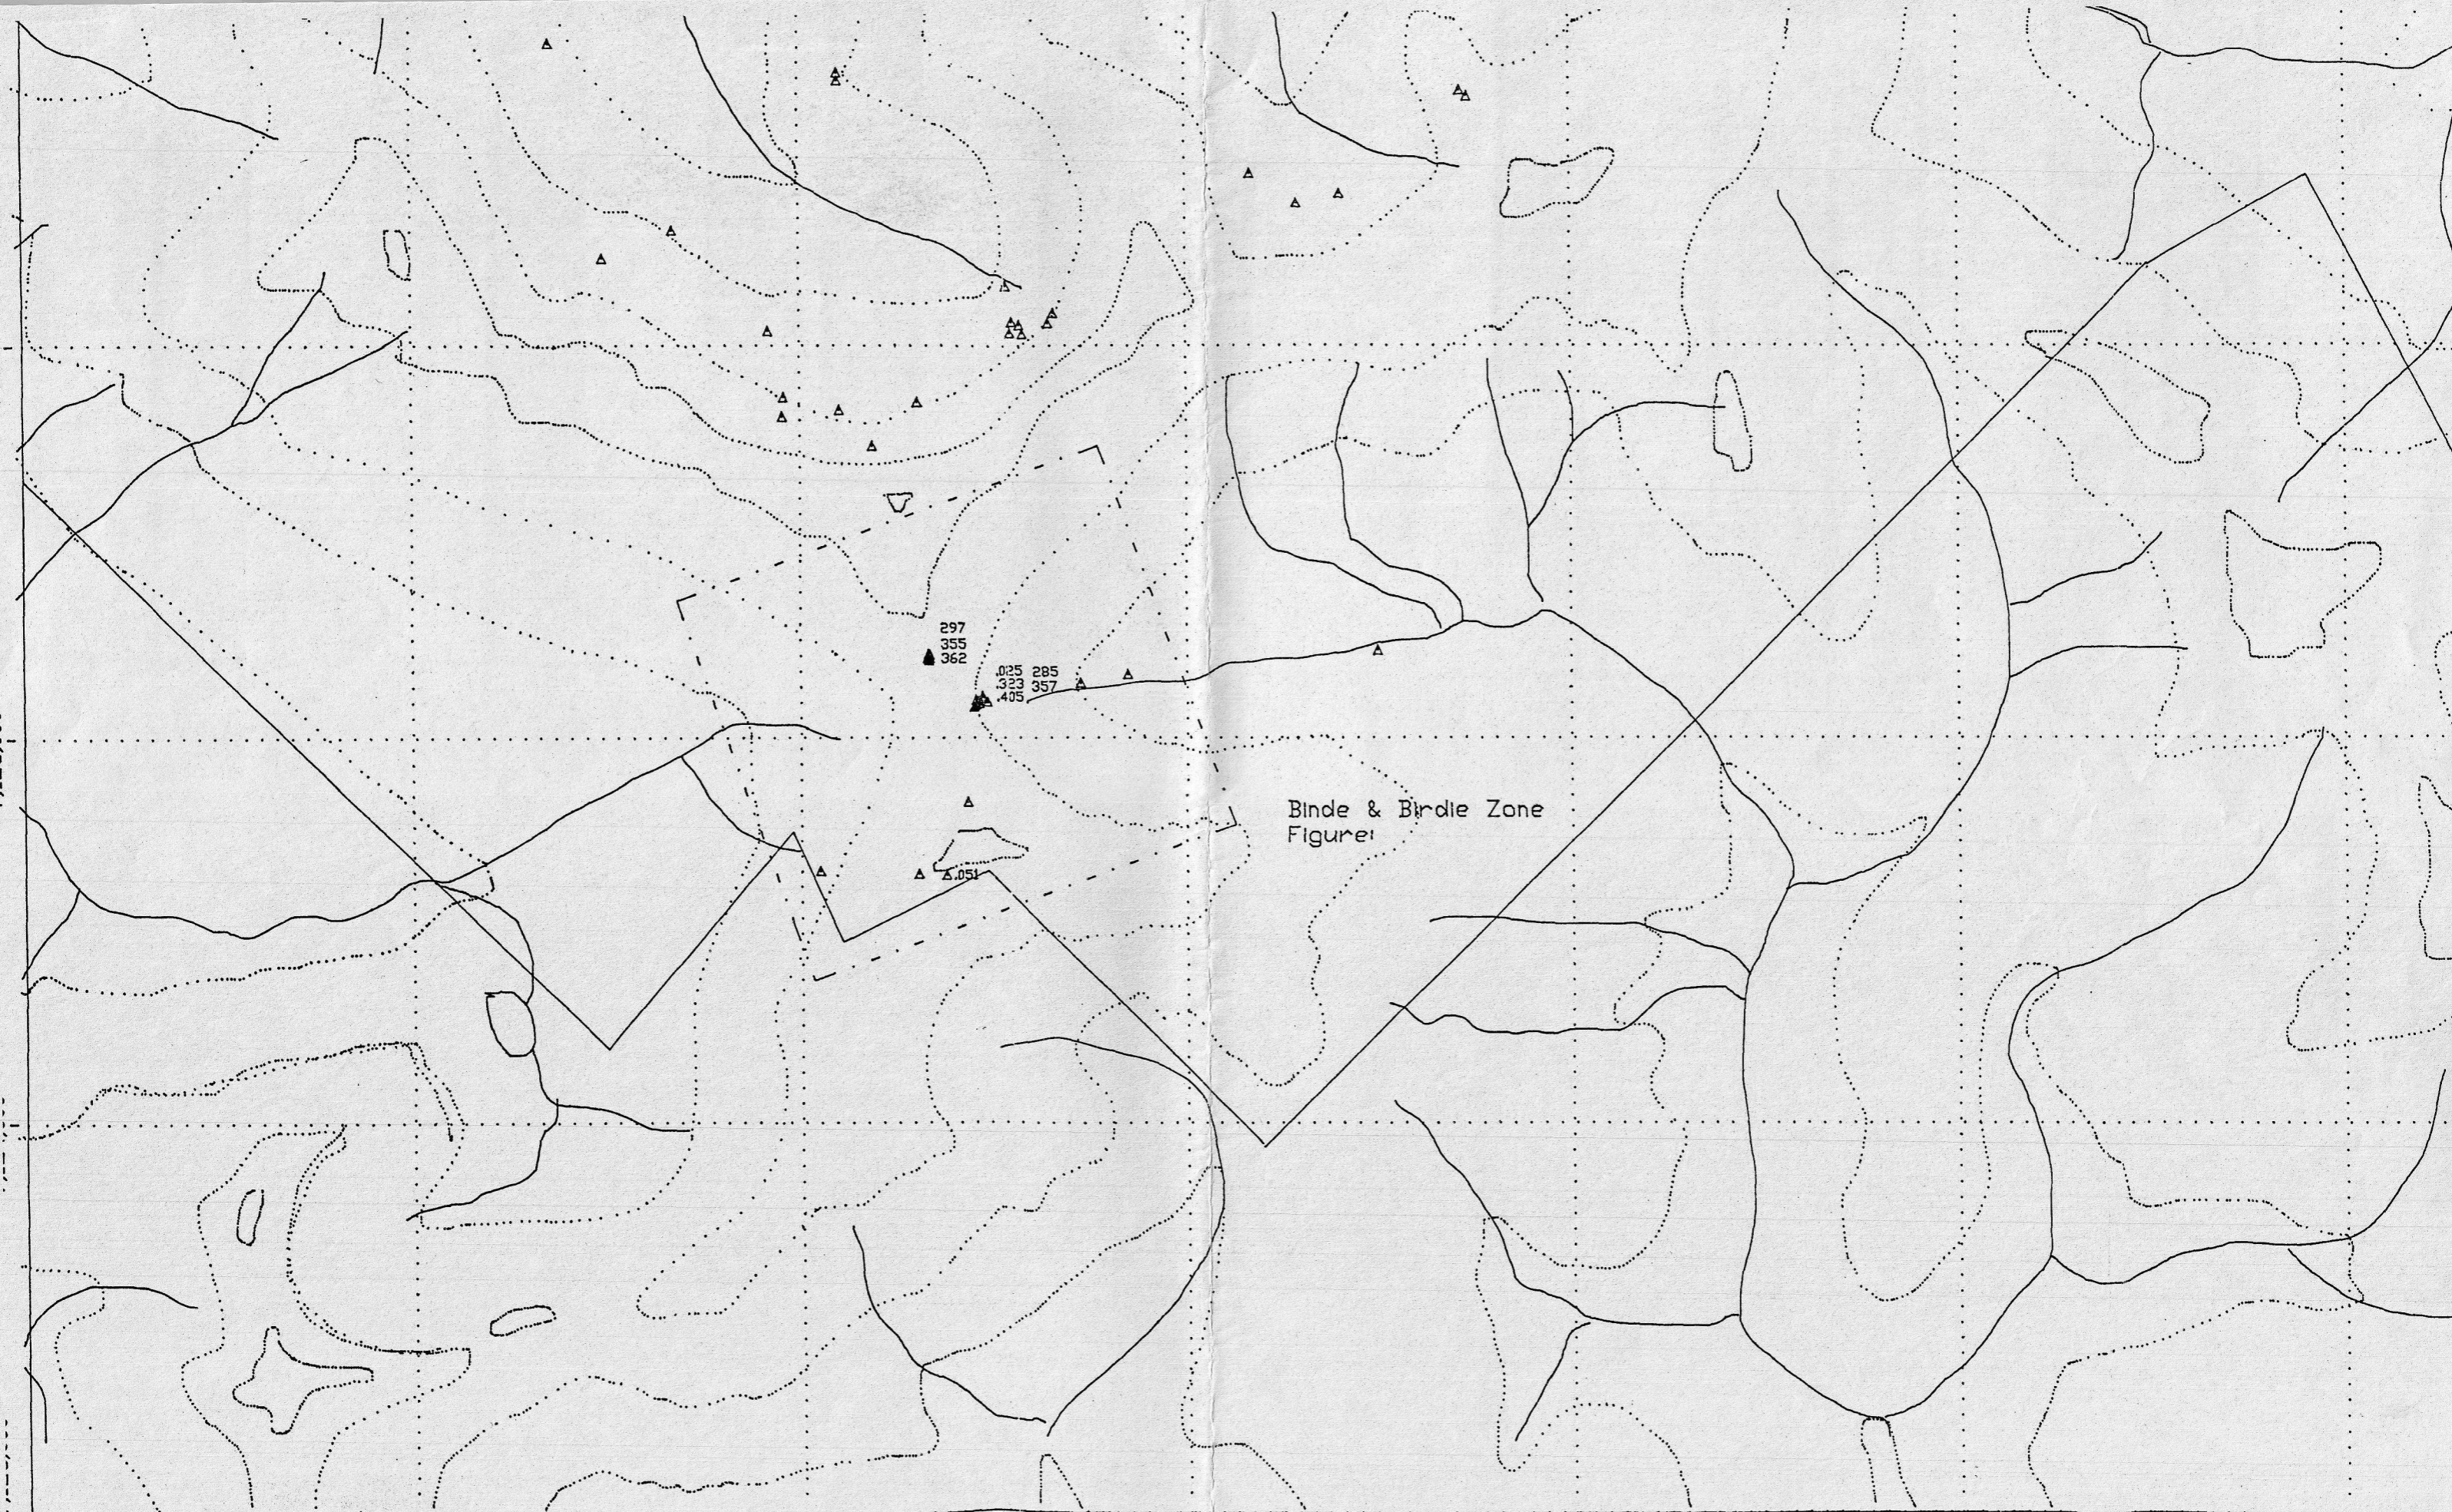

ROCK GEOCHEMISTRY - Au

Note: All values > threshold are posted. Threshold determined visually from histogram plots and roughly equals mean plus one standard deviation.

Threshold 150 ppb

427 Gold ppb
 △ Sample Location
 .066 Gold oz/t

Brock000008

Binde & Birdie Zone
Figure 1

5,000 356,000 357,000 358,000 359,000 360,000 361,000

Pebble Zone
Figure 1

Bev Zone
Figure 1

Rubble Lake

Mike
Lake

△196
△051
207

△331

△250

△812

△155

△071

△026
△476
△027

△305
△113
△090
△114

△205
△198
△286
△173