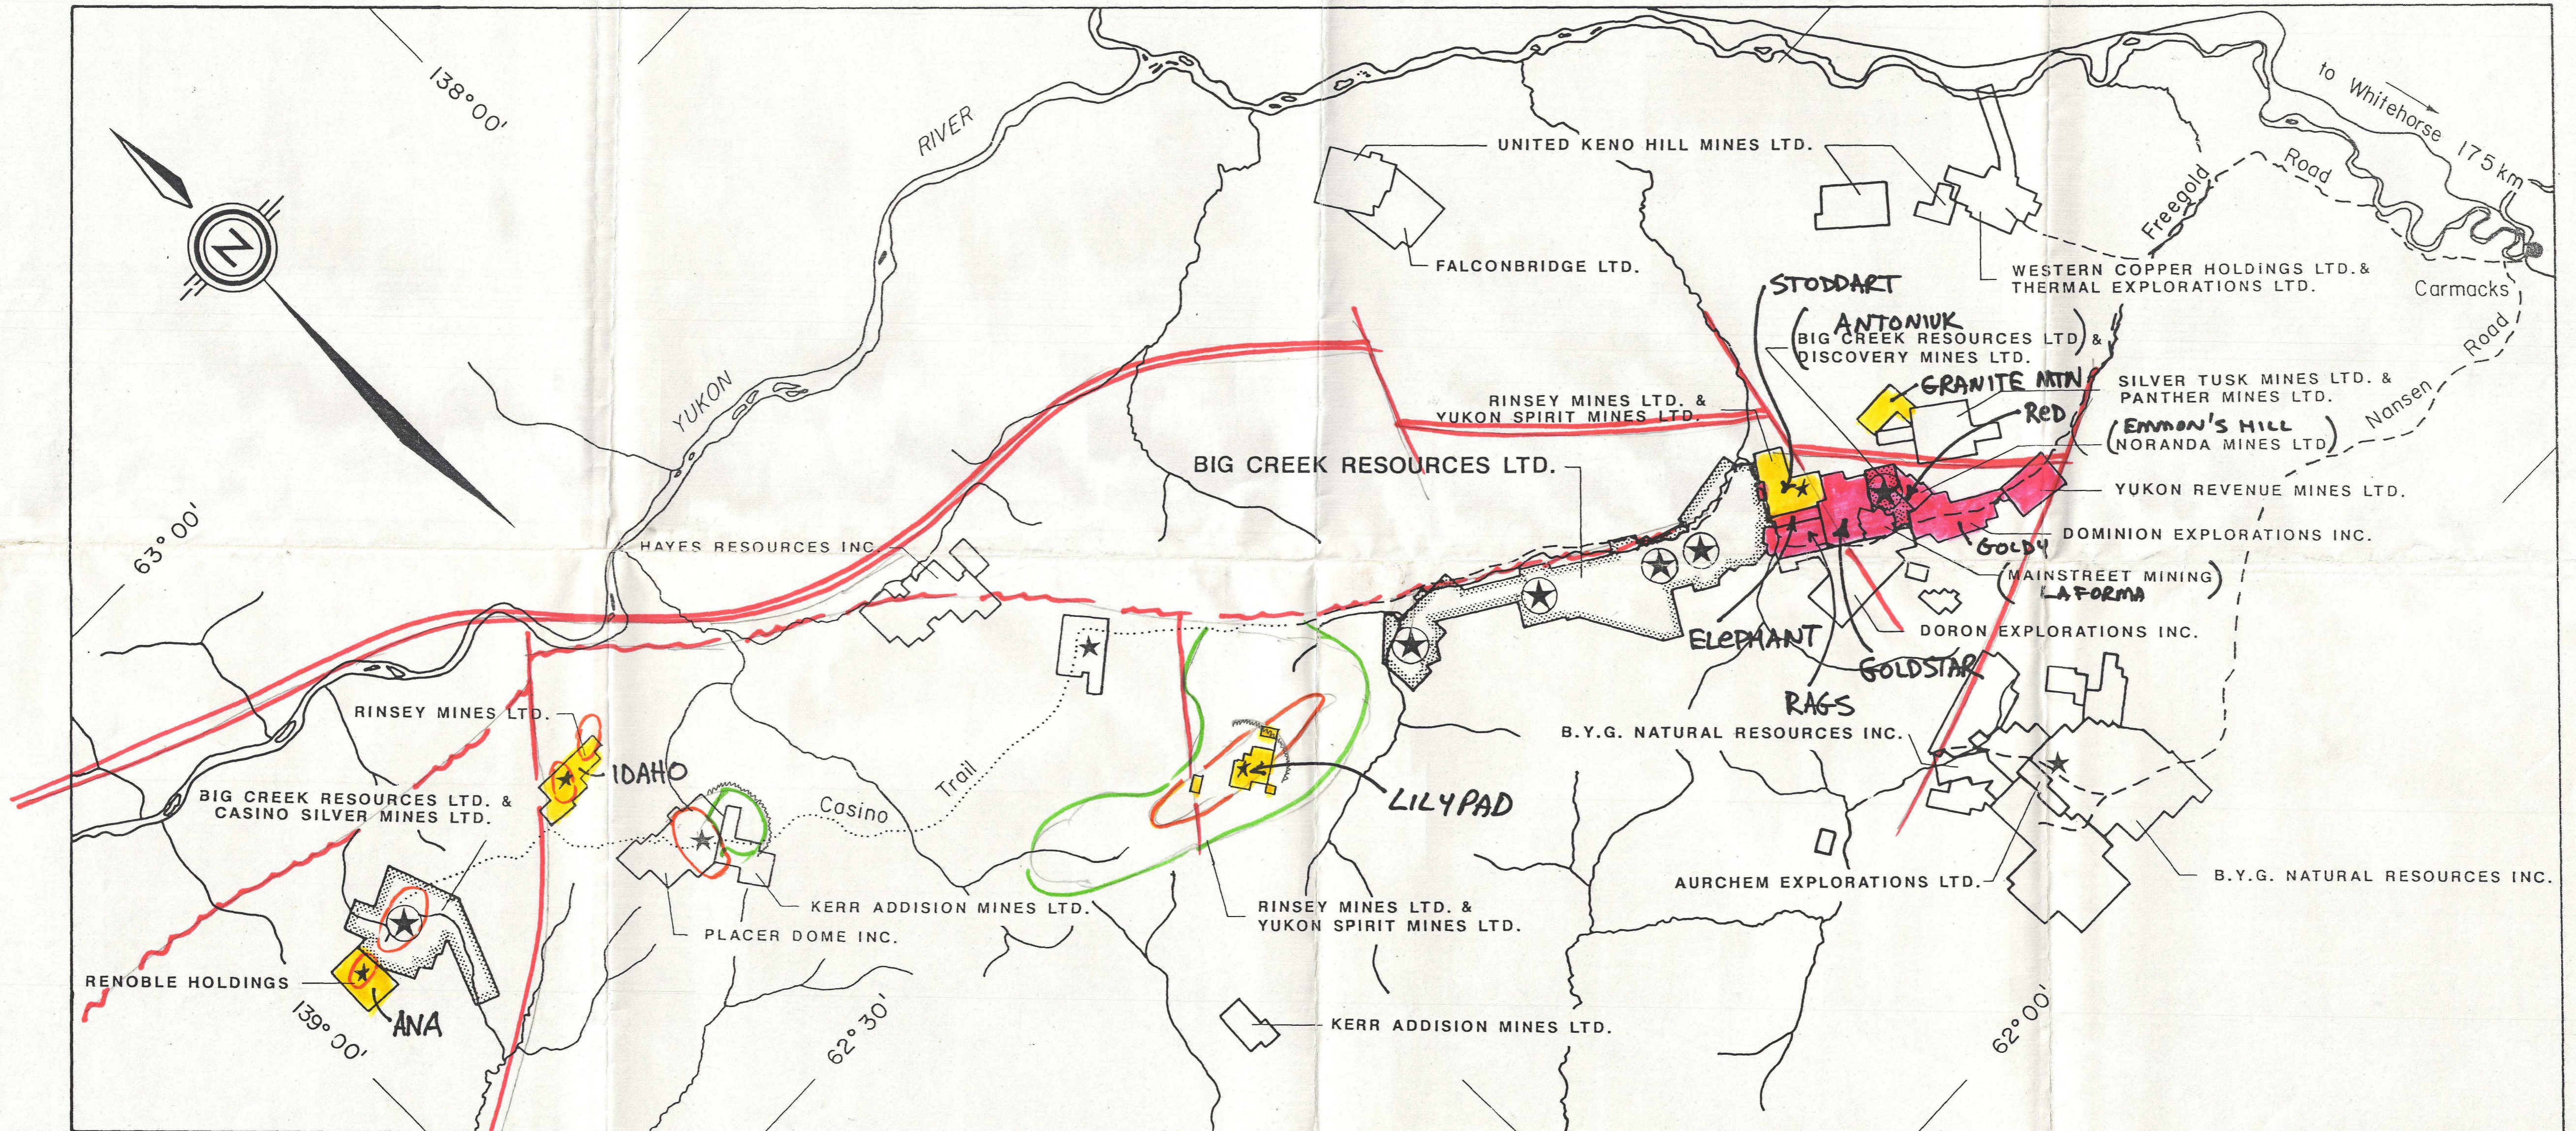

# CLAIM OWNERSHIP MAP

## BIG CREEK PORPHYRY BELT, YUKON

NOVEMBER, 1991

★ Porphyry Au±Cu±Mo deposit controlled by Big Creek Resources Ltd.

★ Porphyry Au±Cu±Mo target controlled by others