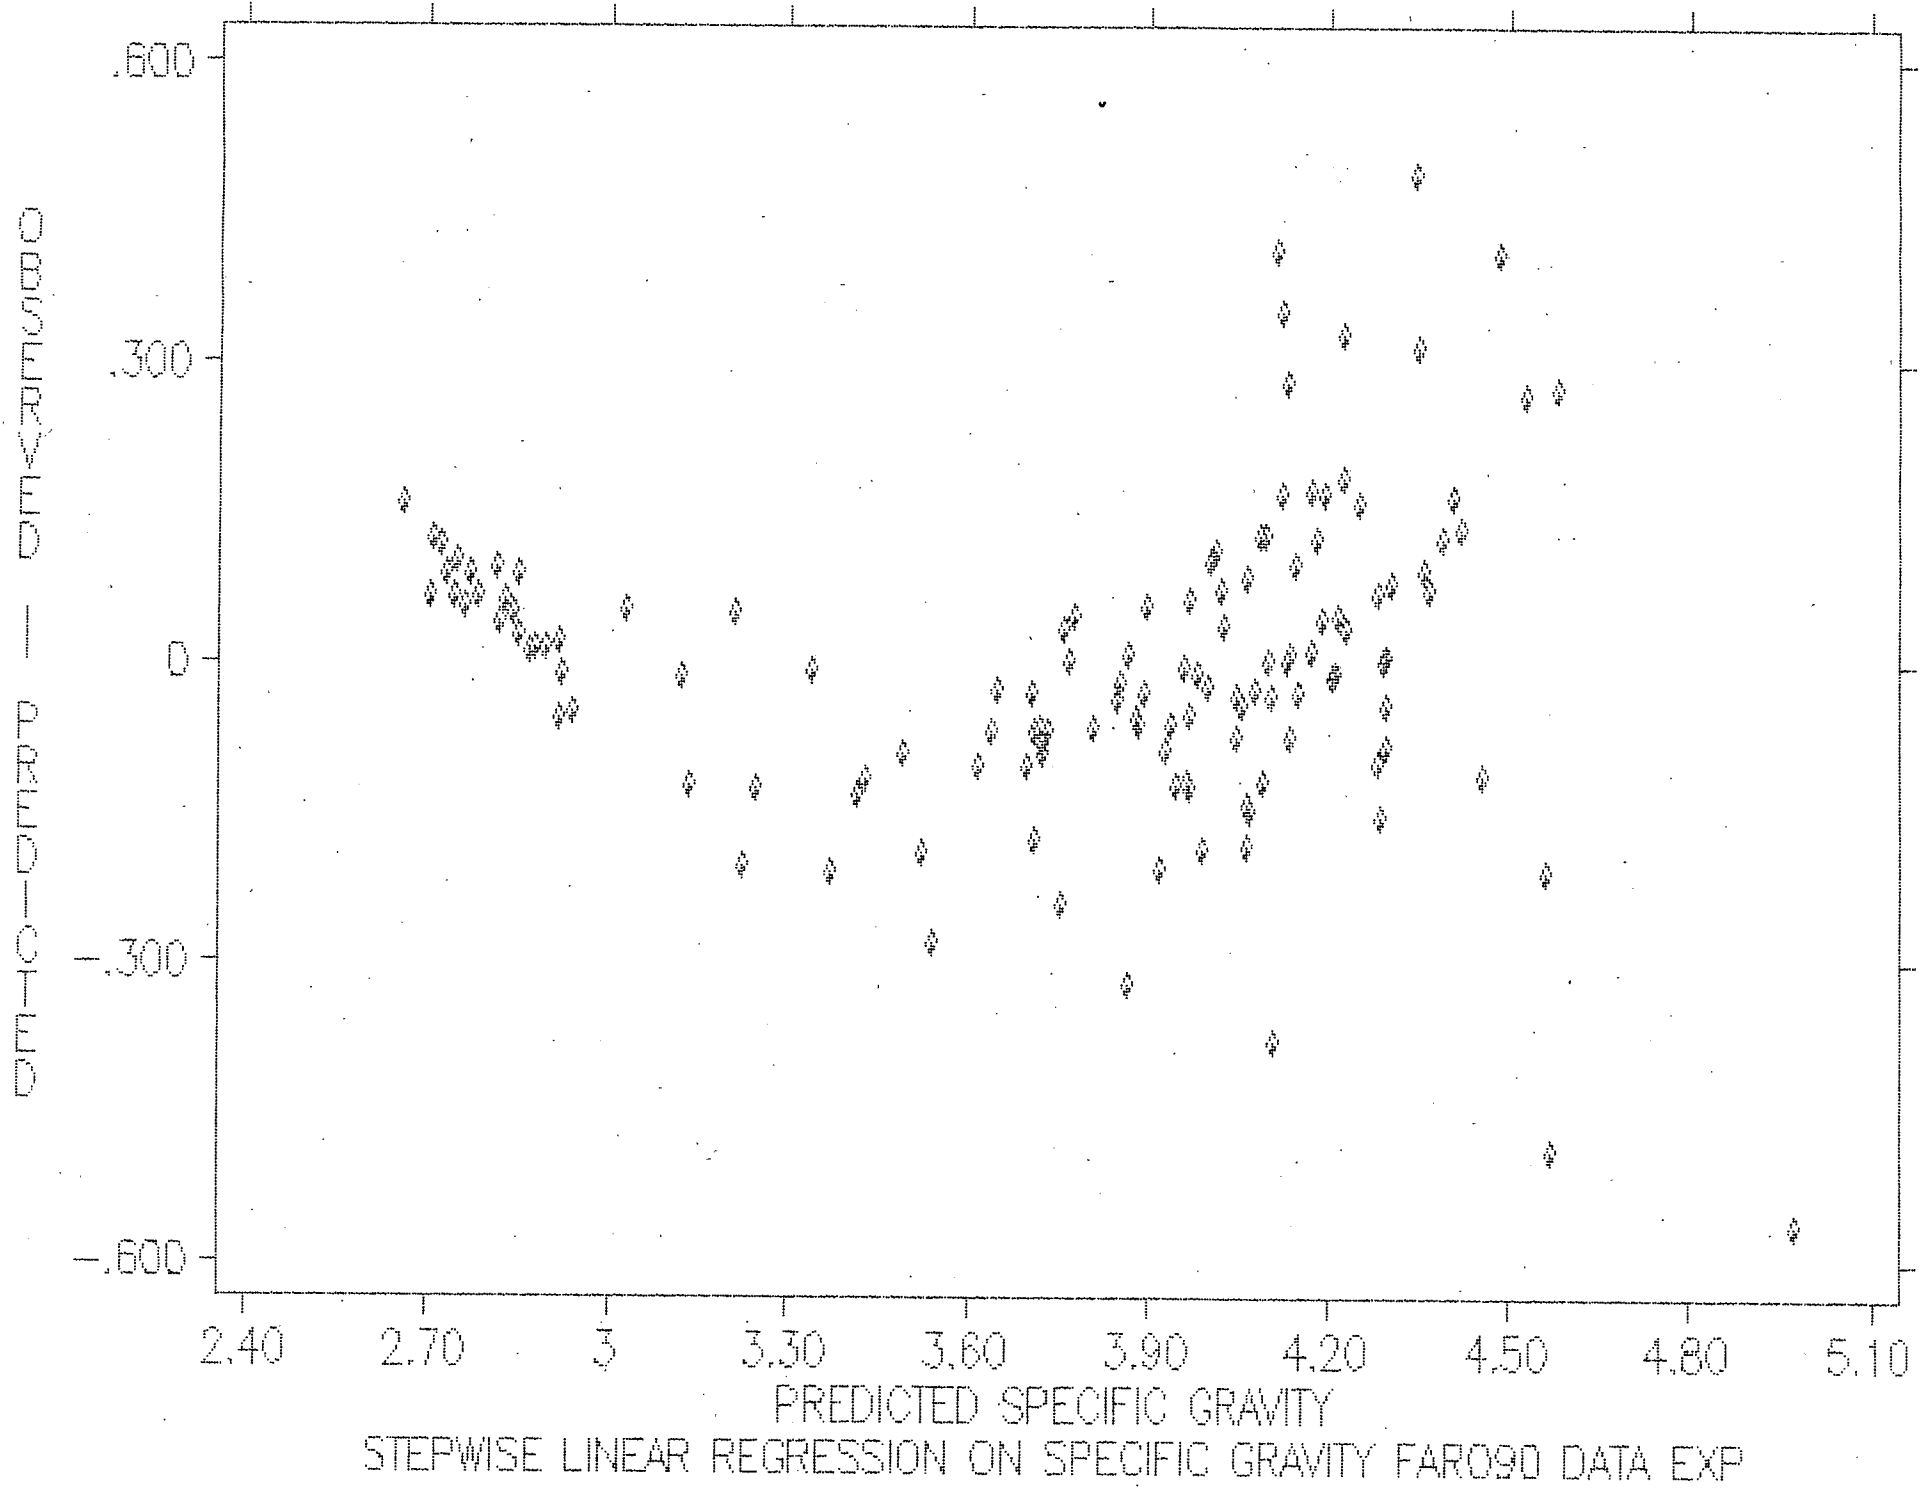

000519

STEPWISE LINEAR REGRESSION ON SPECIFIC GRAVITY FAR090 DATA EXP.

DIFFERENCE BETWEEN OBSERVED AND PREDICTED

STEPWISE LINEAR REGRESSION ON SPECIFIC GRAVITY FARO90 DATA EXP.

STEPWISE LINEAR REGRESSION ON SPECIFIC GRAVITY FARO90 DATA EXP.

RESIDUALS

STEPWISE LINEAR REGRESSION ON SPECIFIC GRAVITY FARO90 DATA EXP.

STEPWISE LINEAR REGRESSION ON SPECIFIC GRAVITY FARO90 DATA EXP.

Values from the Normal Distribution lie on the line