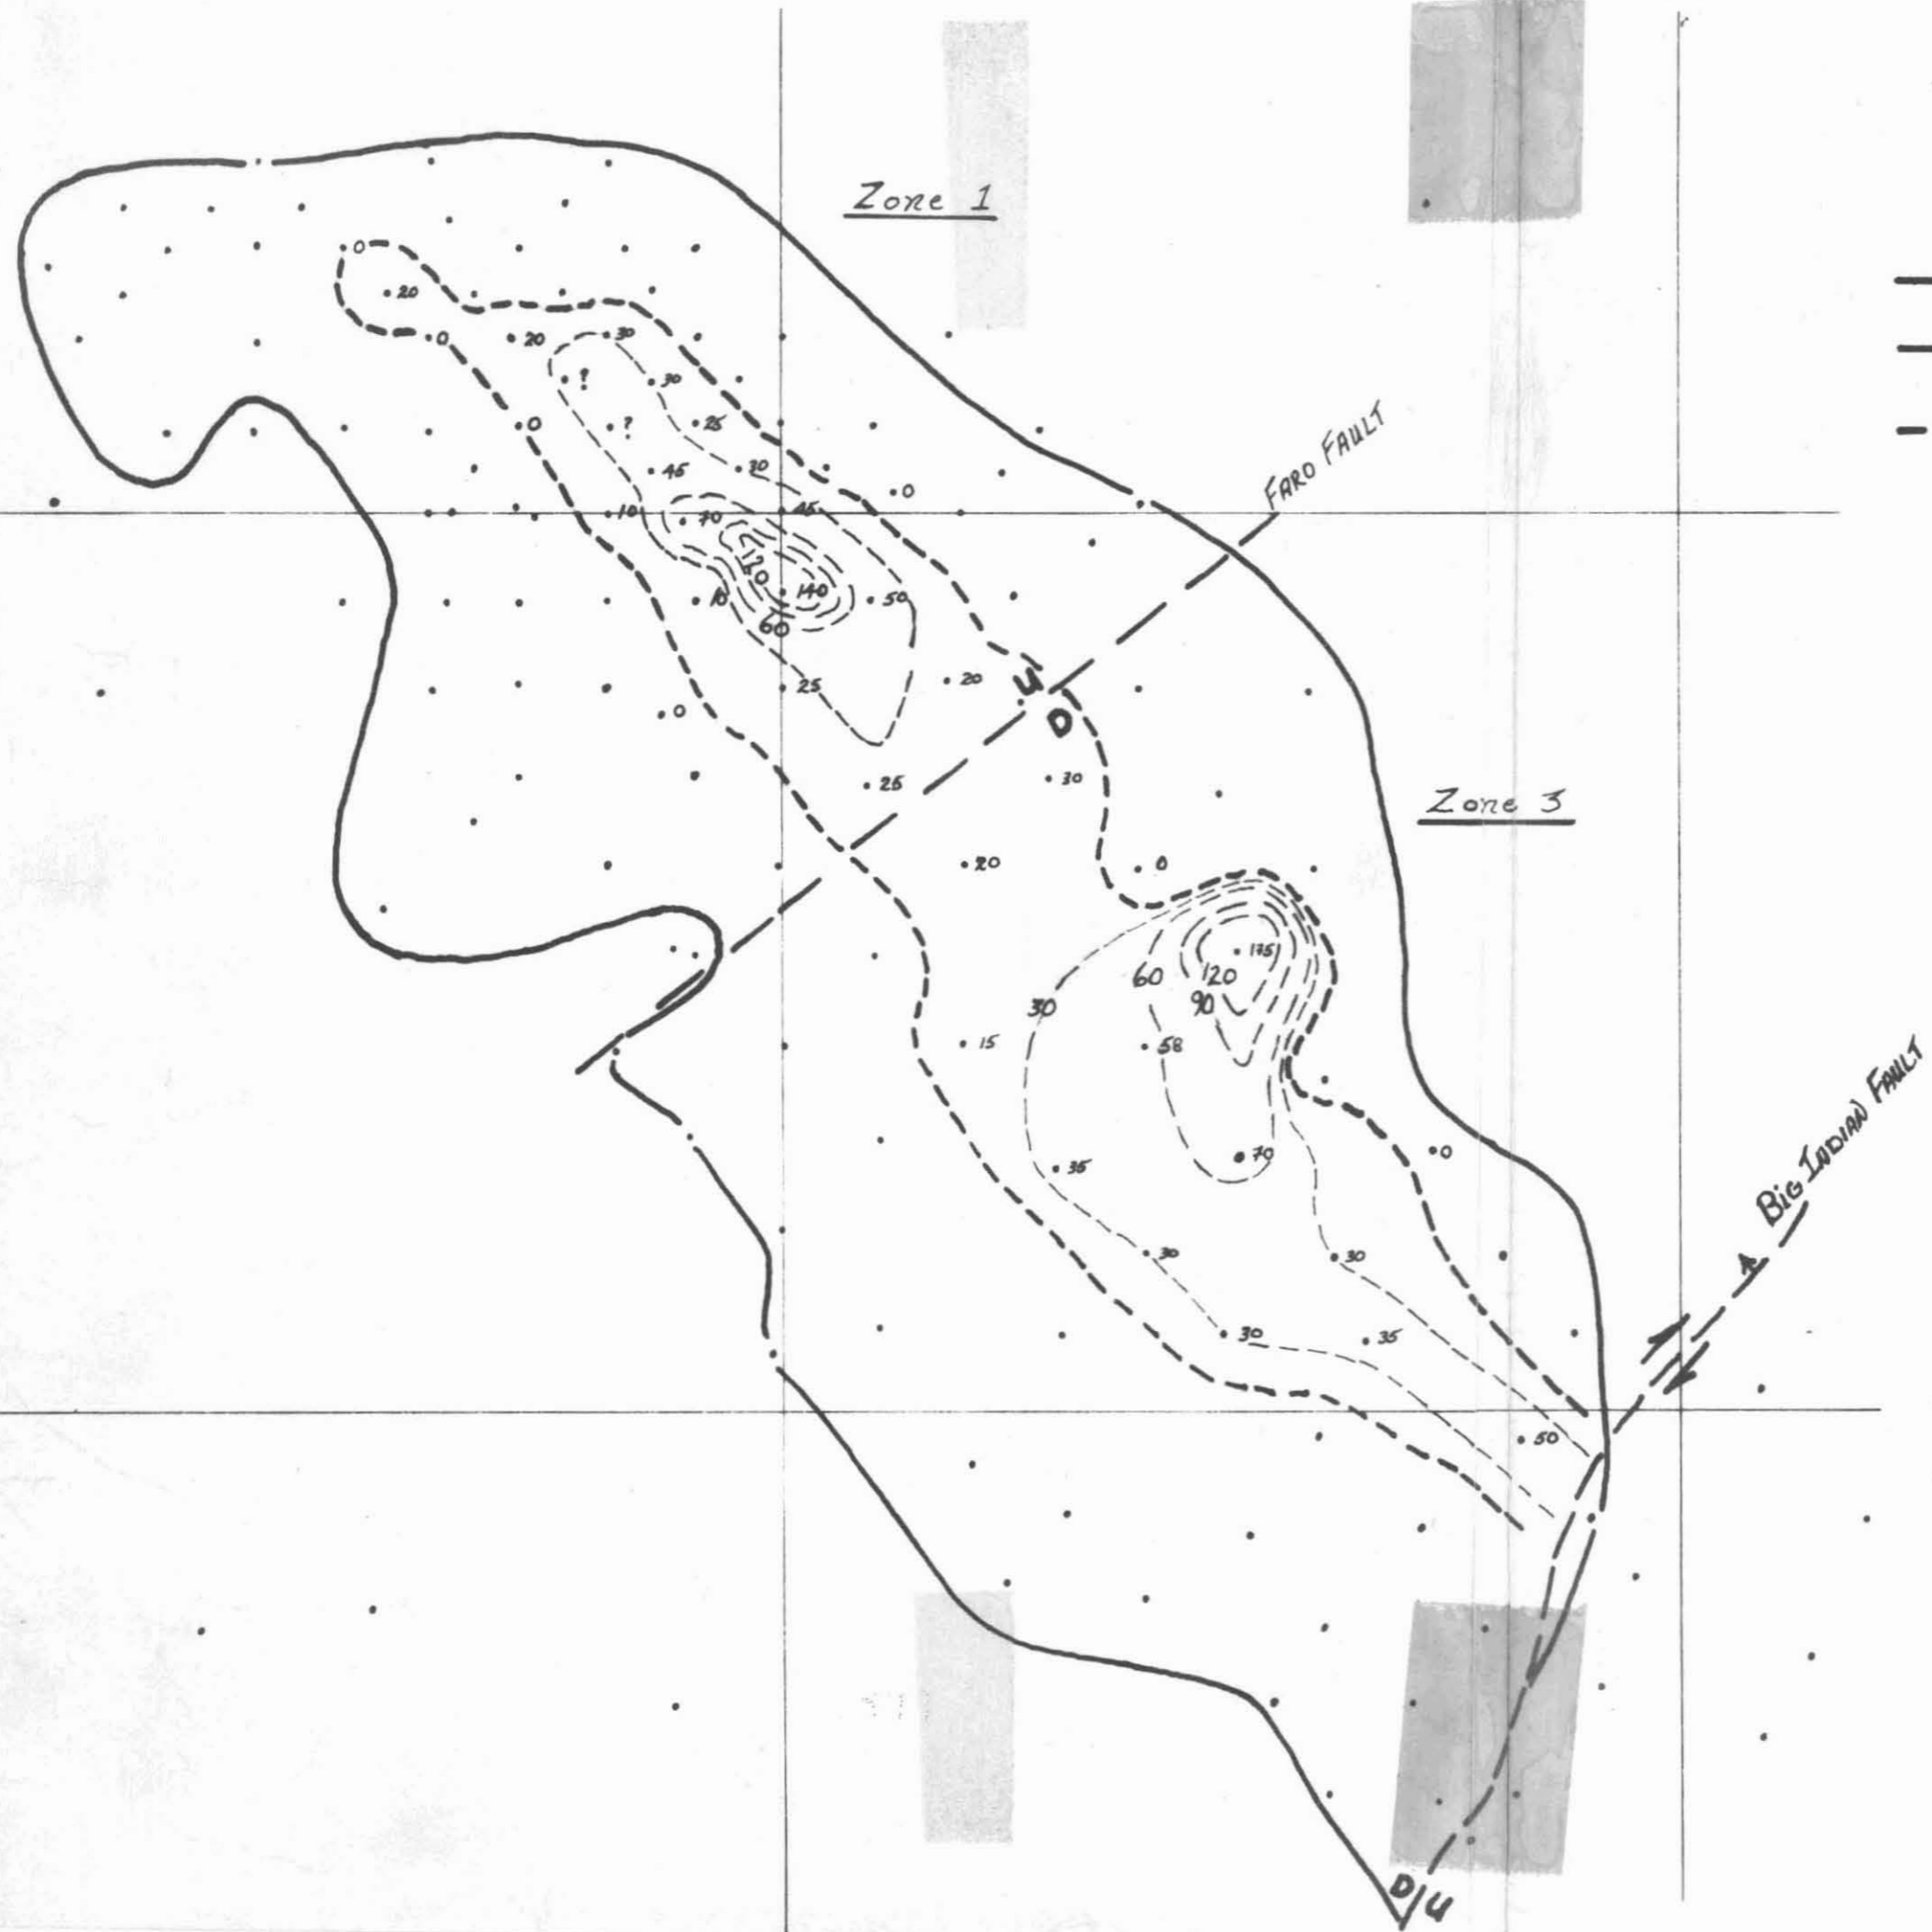

FARO OREBODY

(4)

•55 Drill hole location with total footage of massive pyrite.

- Fault assumed
- Limit of all known sulphides
- - - Approximate limit of DDH's intersecting massive pyrite.

000867