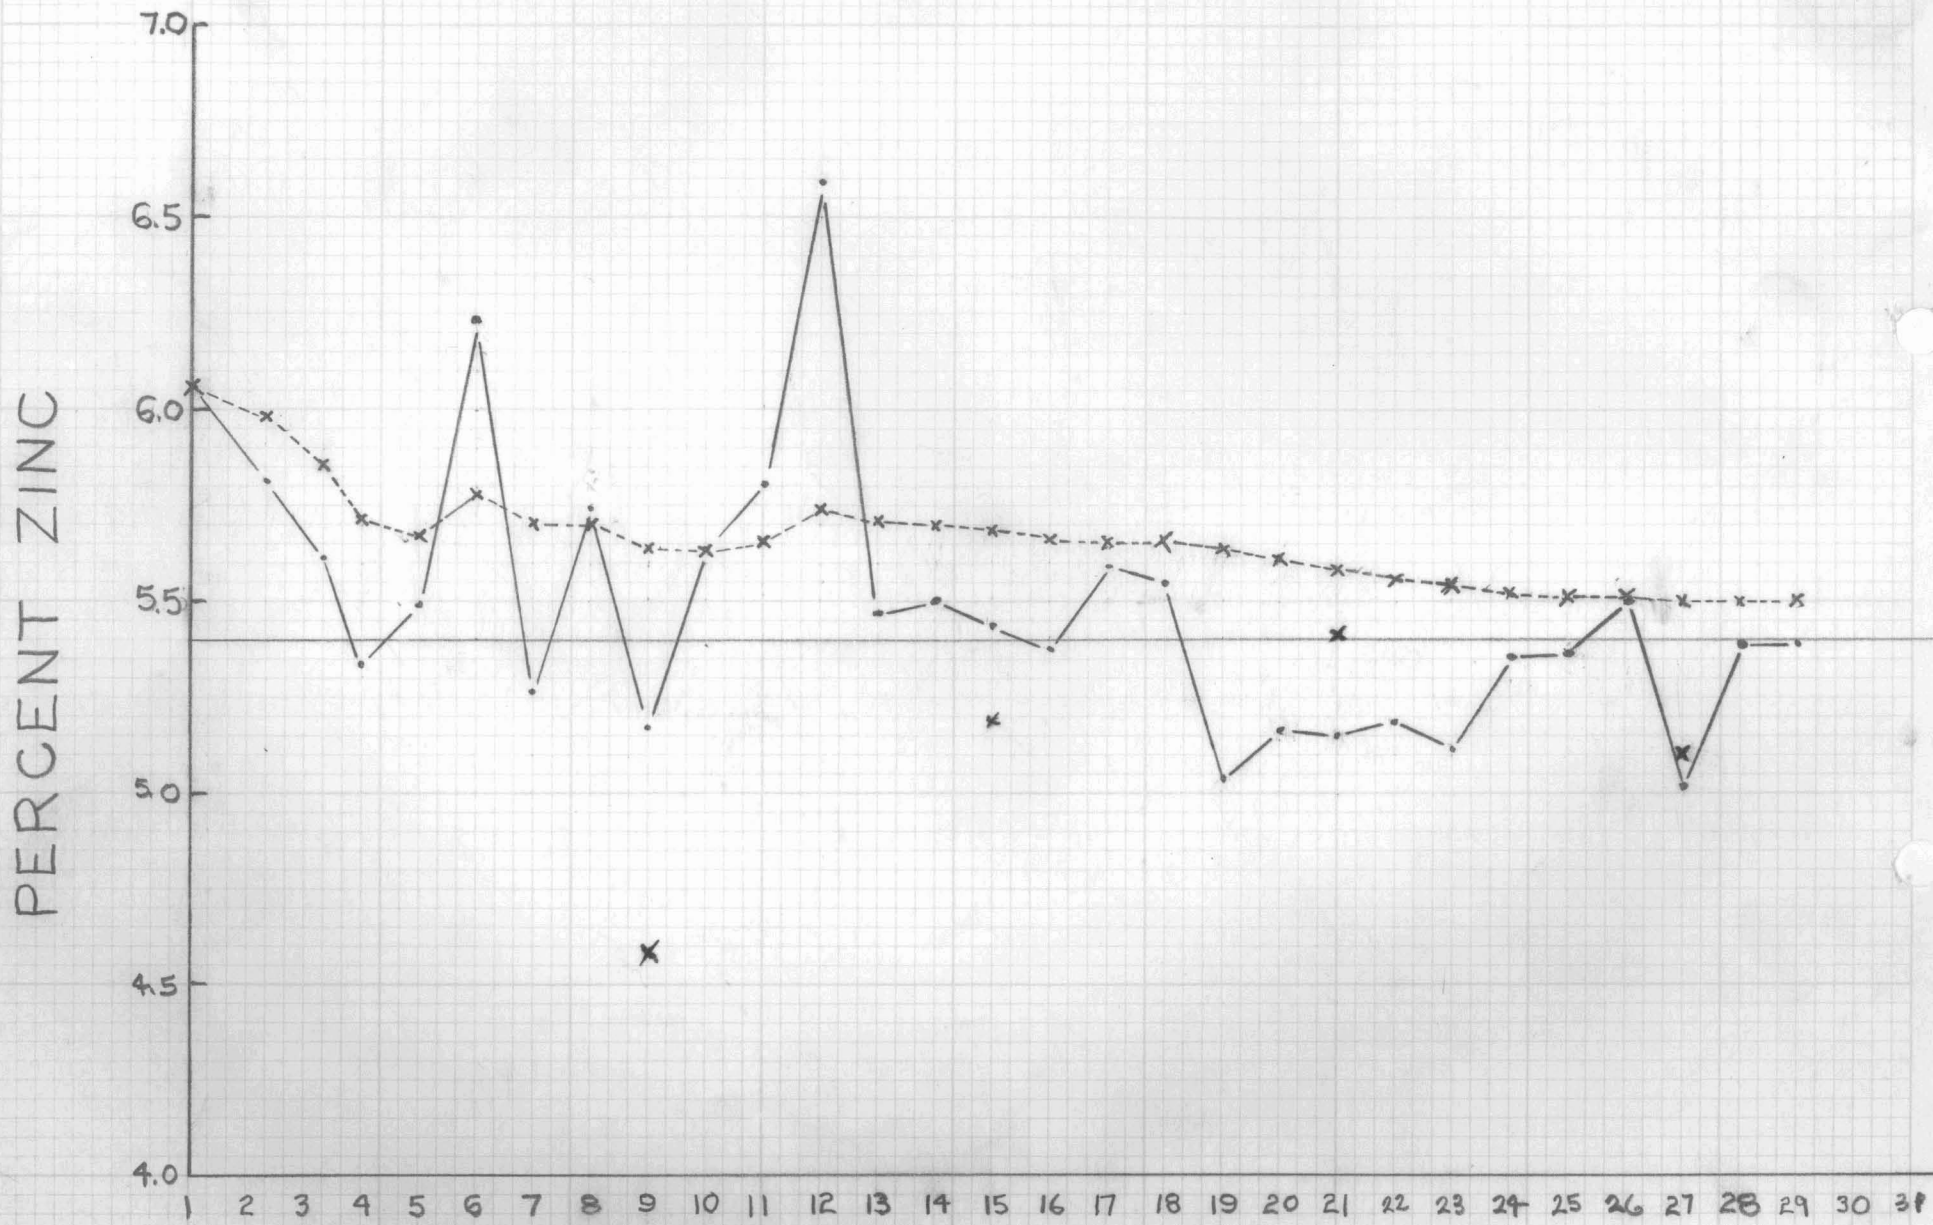

MILL REPORTED ZINC GRADE vs DATE

NORMAN WADE DM2745 10X10

January's Date

000891