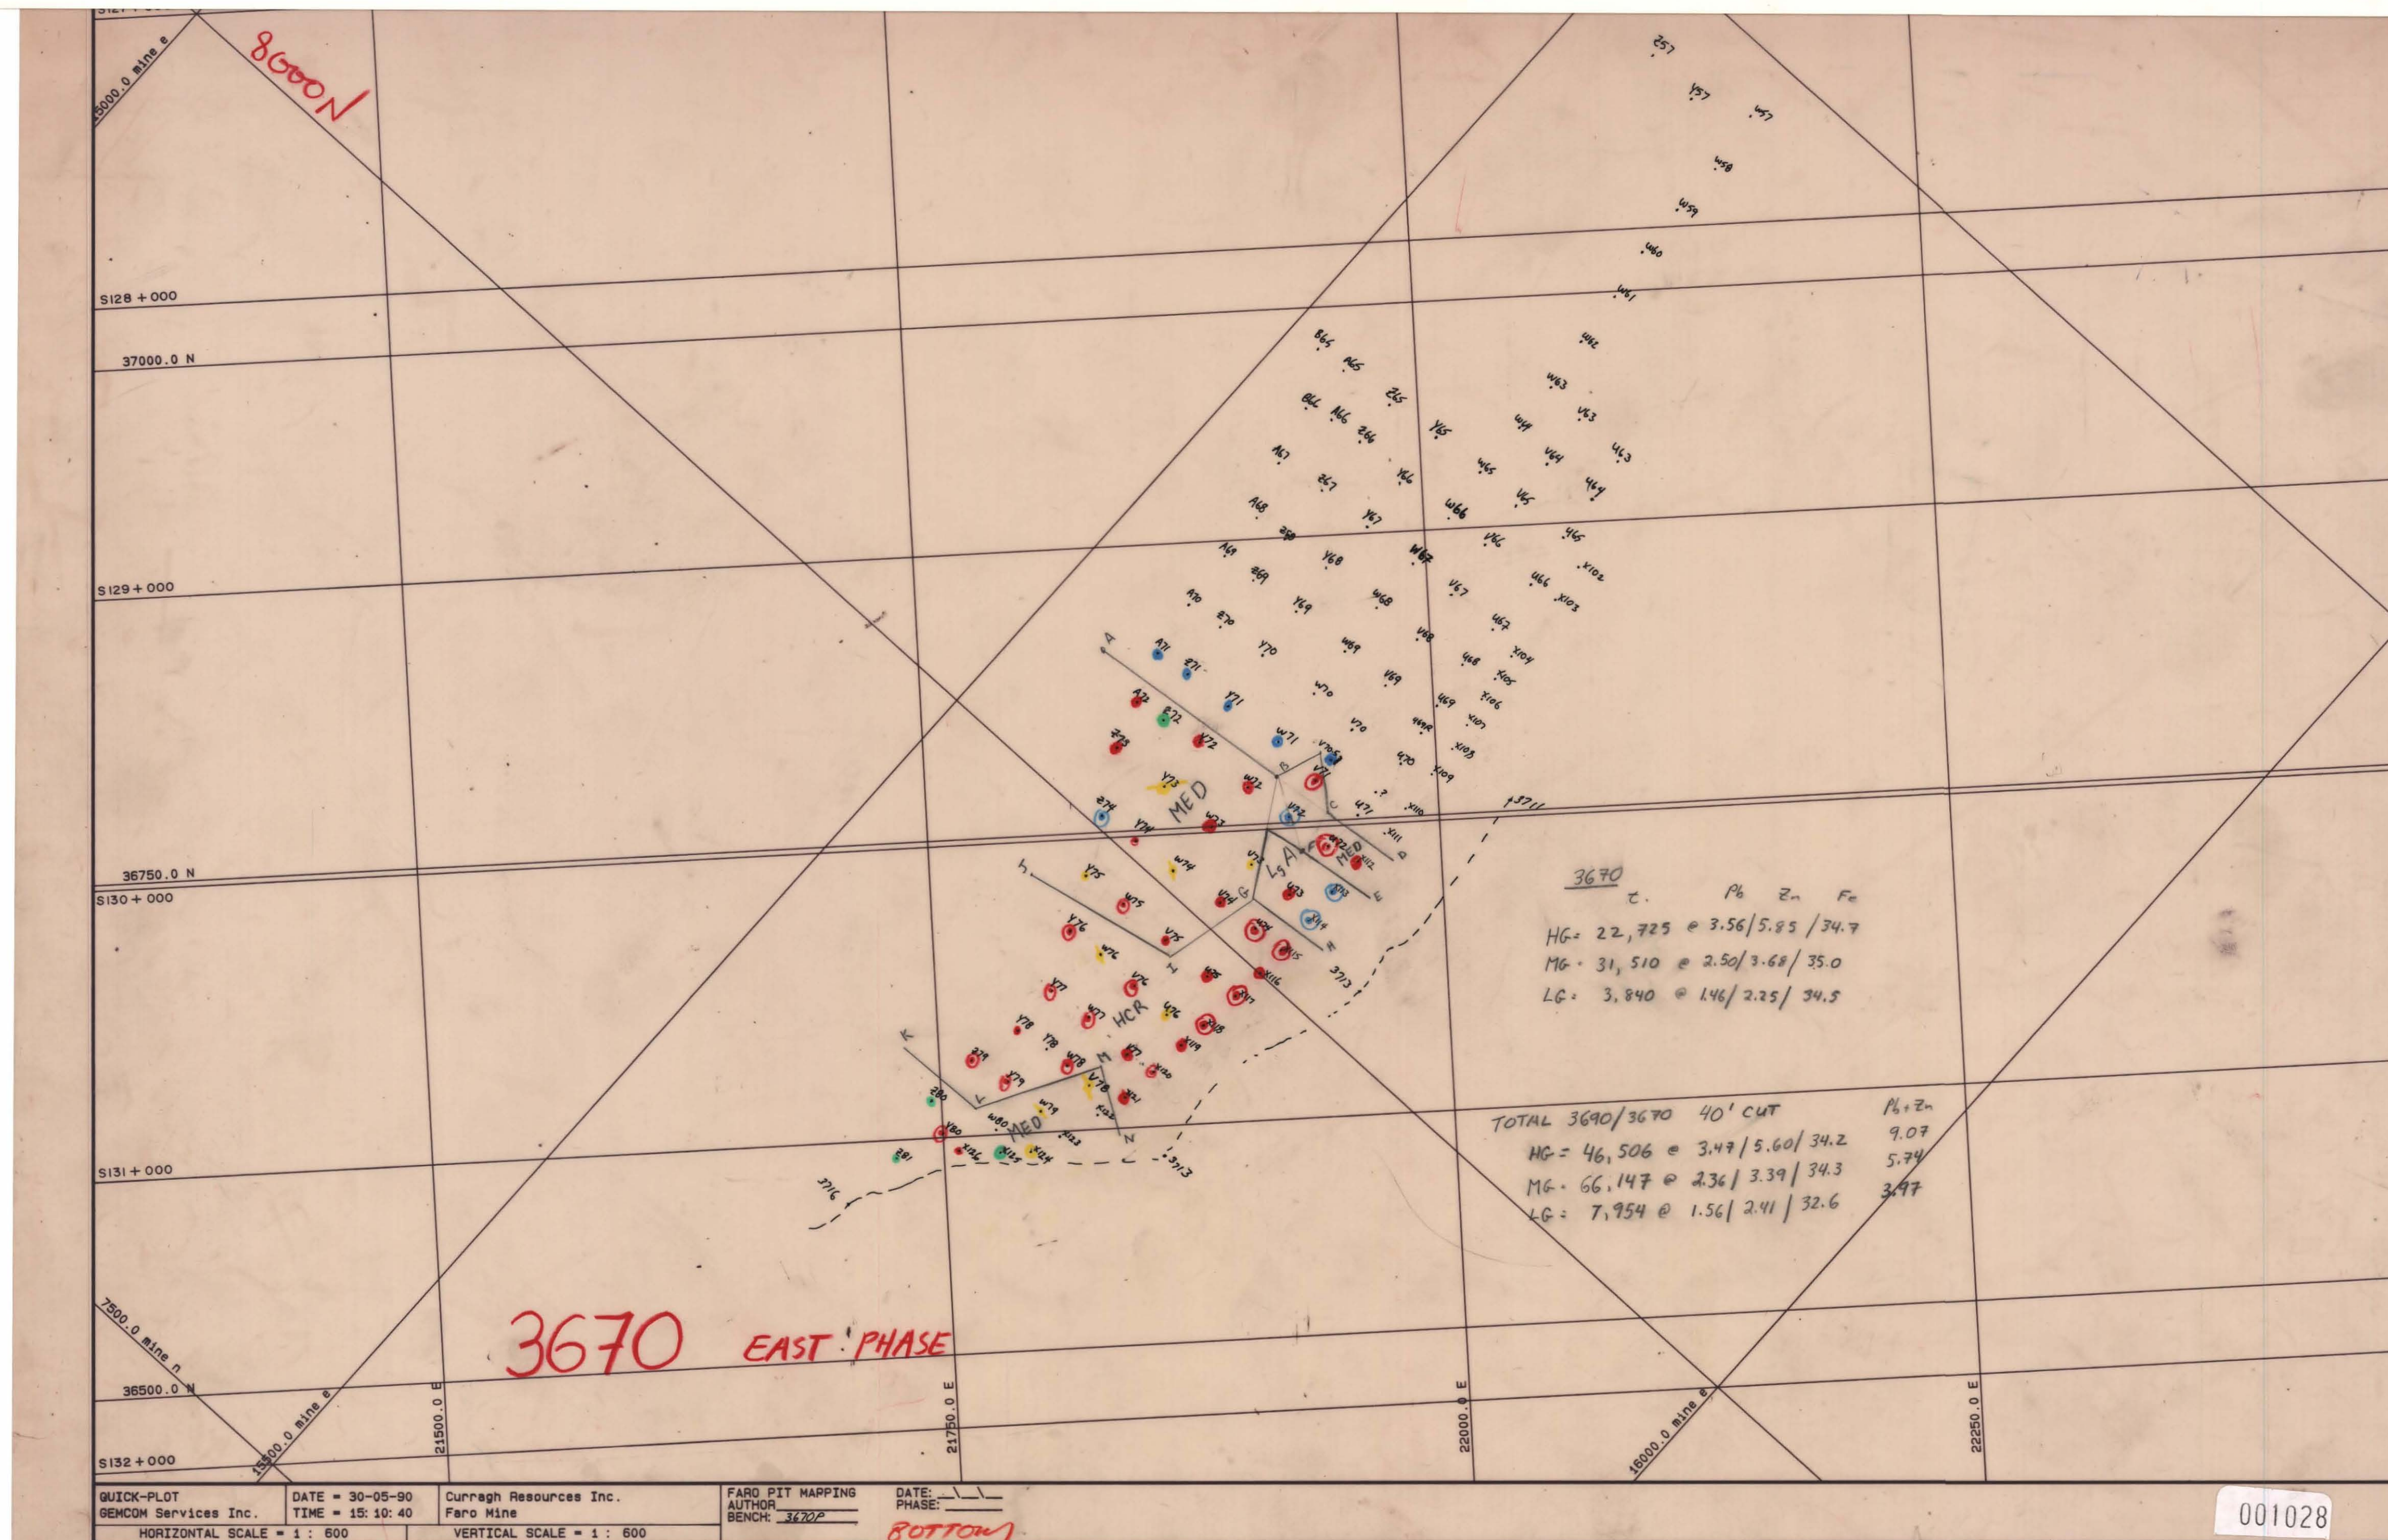

FARO PIT
BLASTHOLE MASTER
E 3670

SCALE 1:600

QUICK-PLOT DATE = 30-05-90 Curragh Resources Inc.
GEMCON Services Inc. TIME = 15:10:40 Faro Mine

FARO PIT MAPPING DATE: []
AUTHOR: [] PHASE: []
BENCH: 36222 BOTTOM

HORIZONTAL SCALE = 1:600 VERTICAL SCALE = 1:600

001028