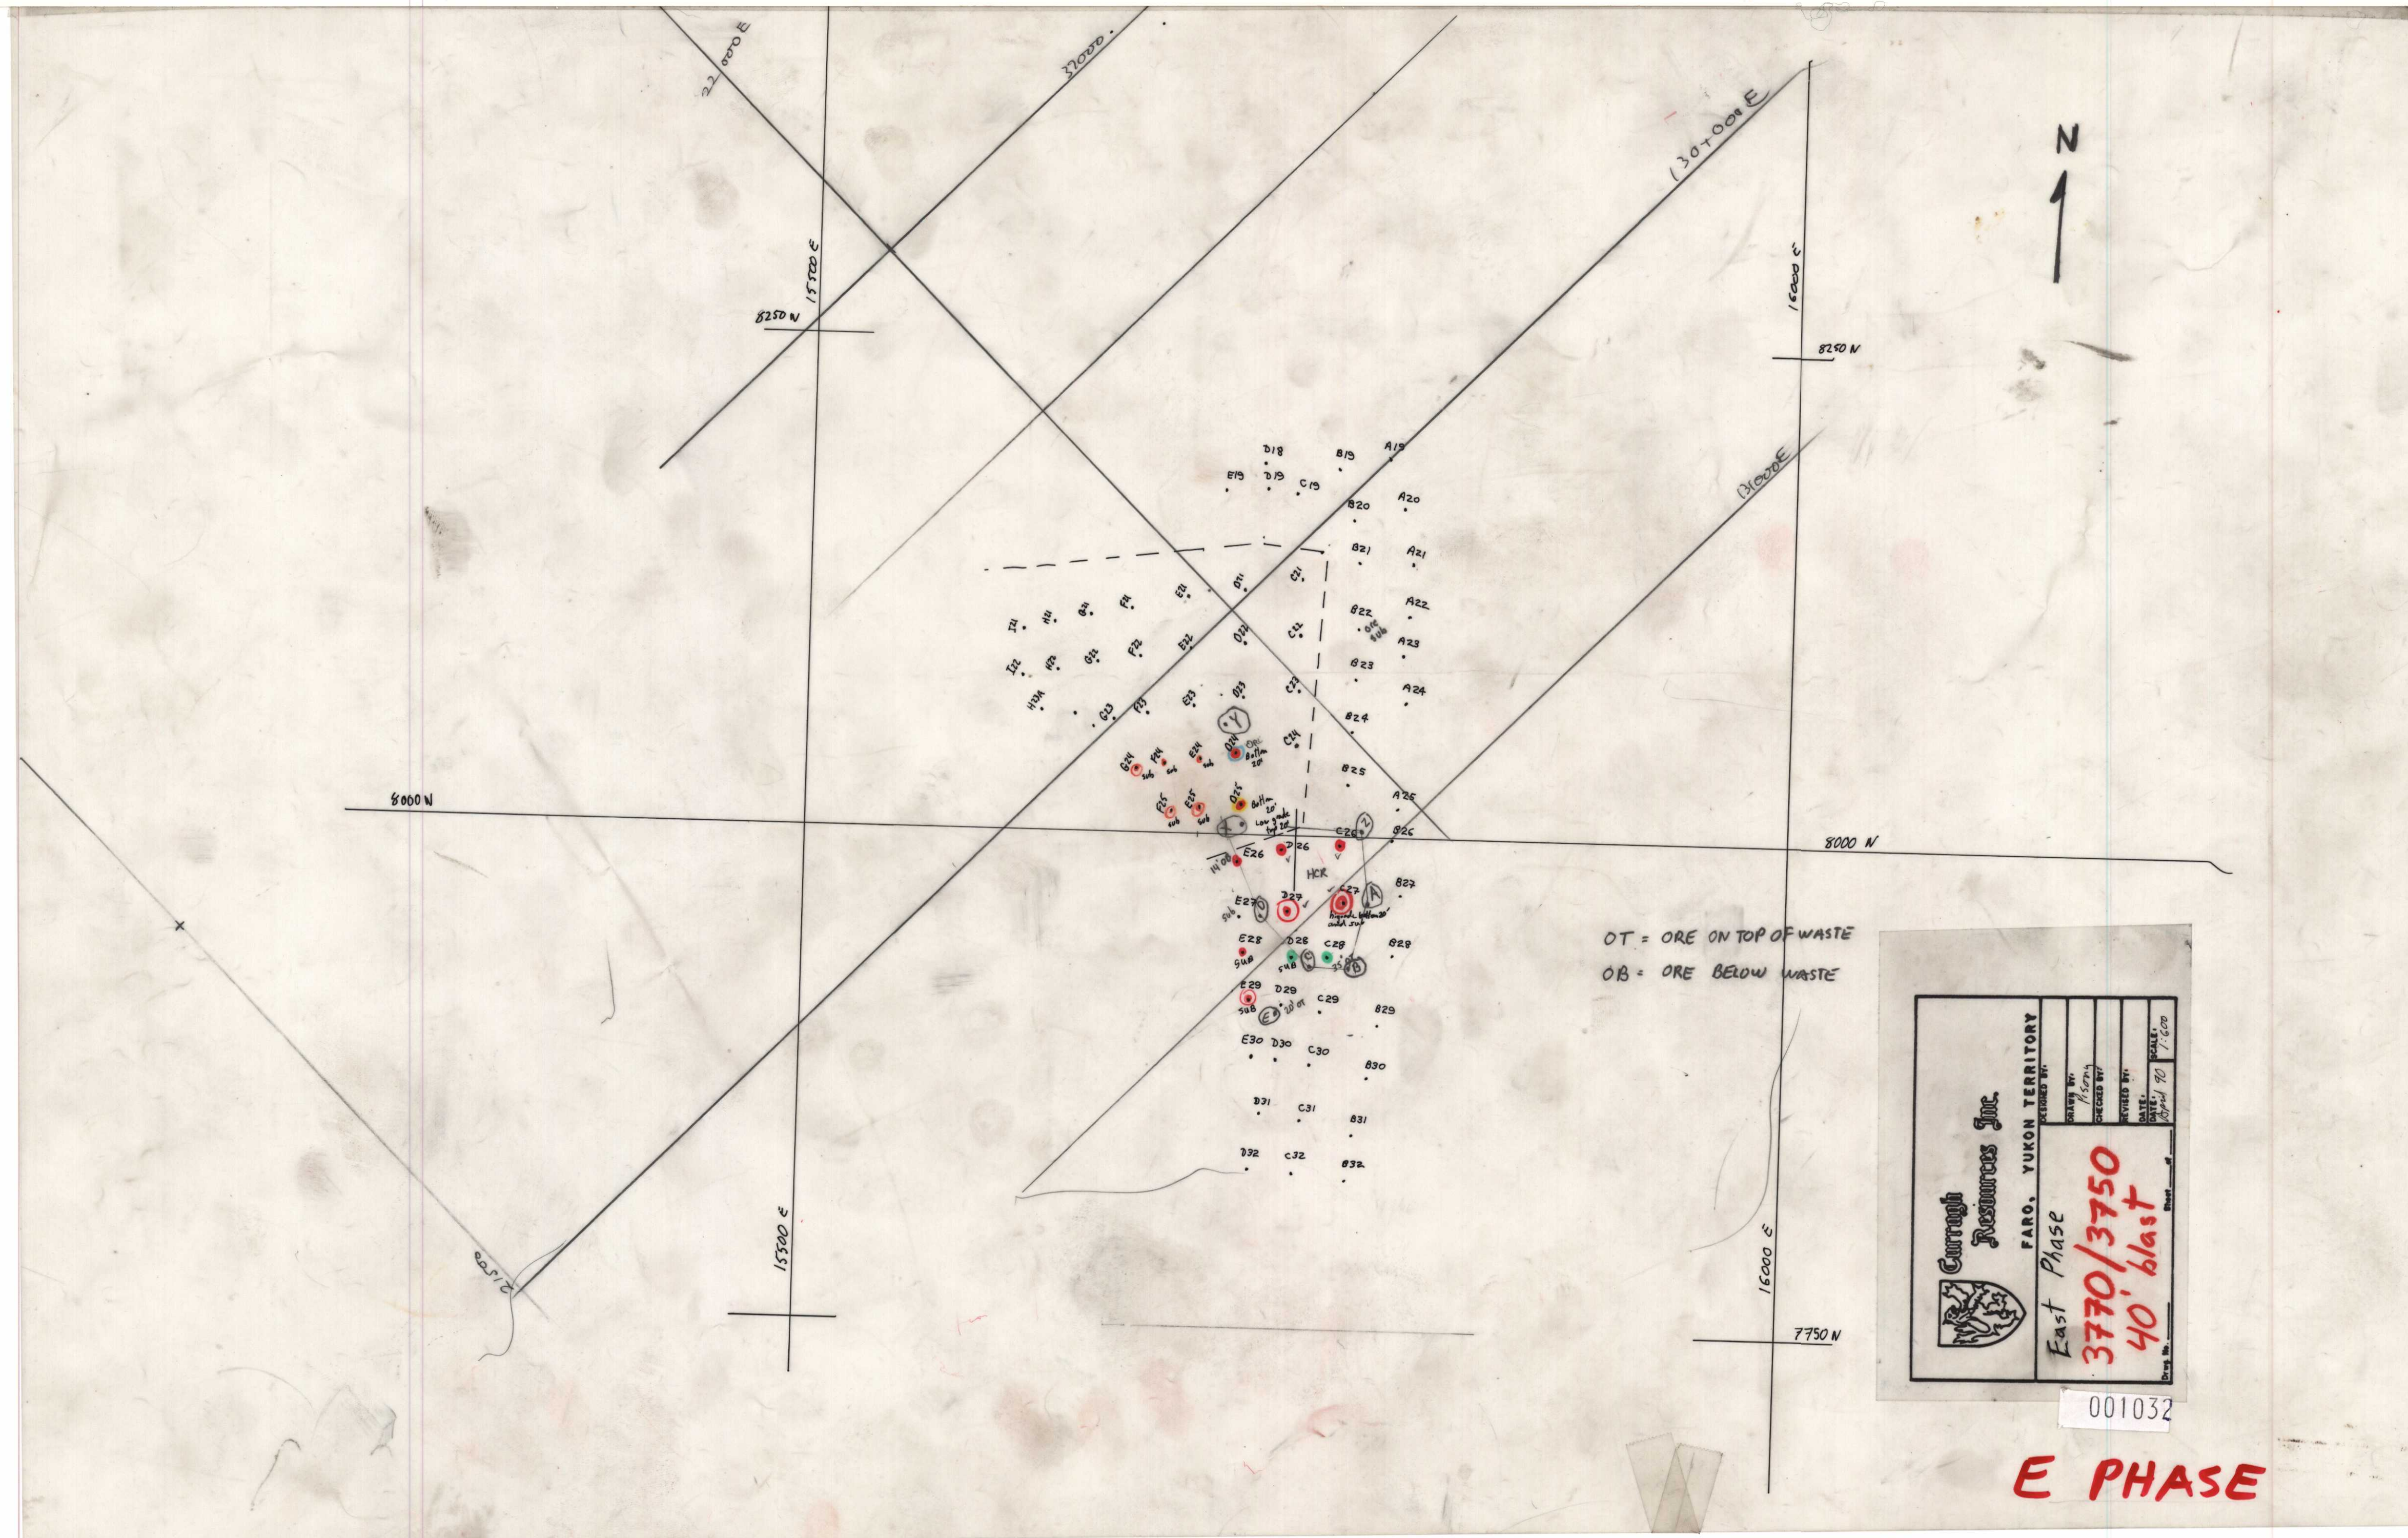

FARO PIT BLASTHOLE MASTER

E 3770/3750

SCALE 1:600

Curragh Resources Inc.
FARO, YUKON TERRITORY

DESIGNED BY:	DATE:
DRAWN BY:	CHECKED BY:
REVISED BY:	DATE:
SCALE:	1:600

East Phase
3770/3750
40' blast

001032

E PHASE