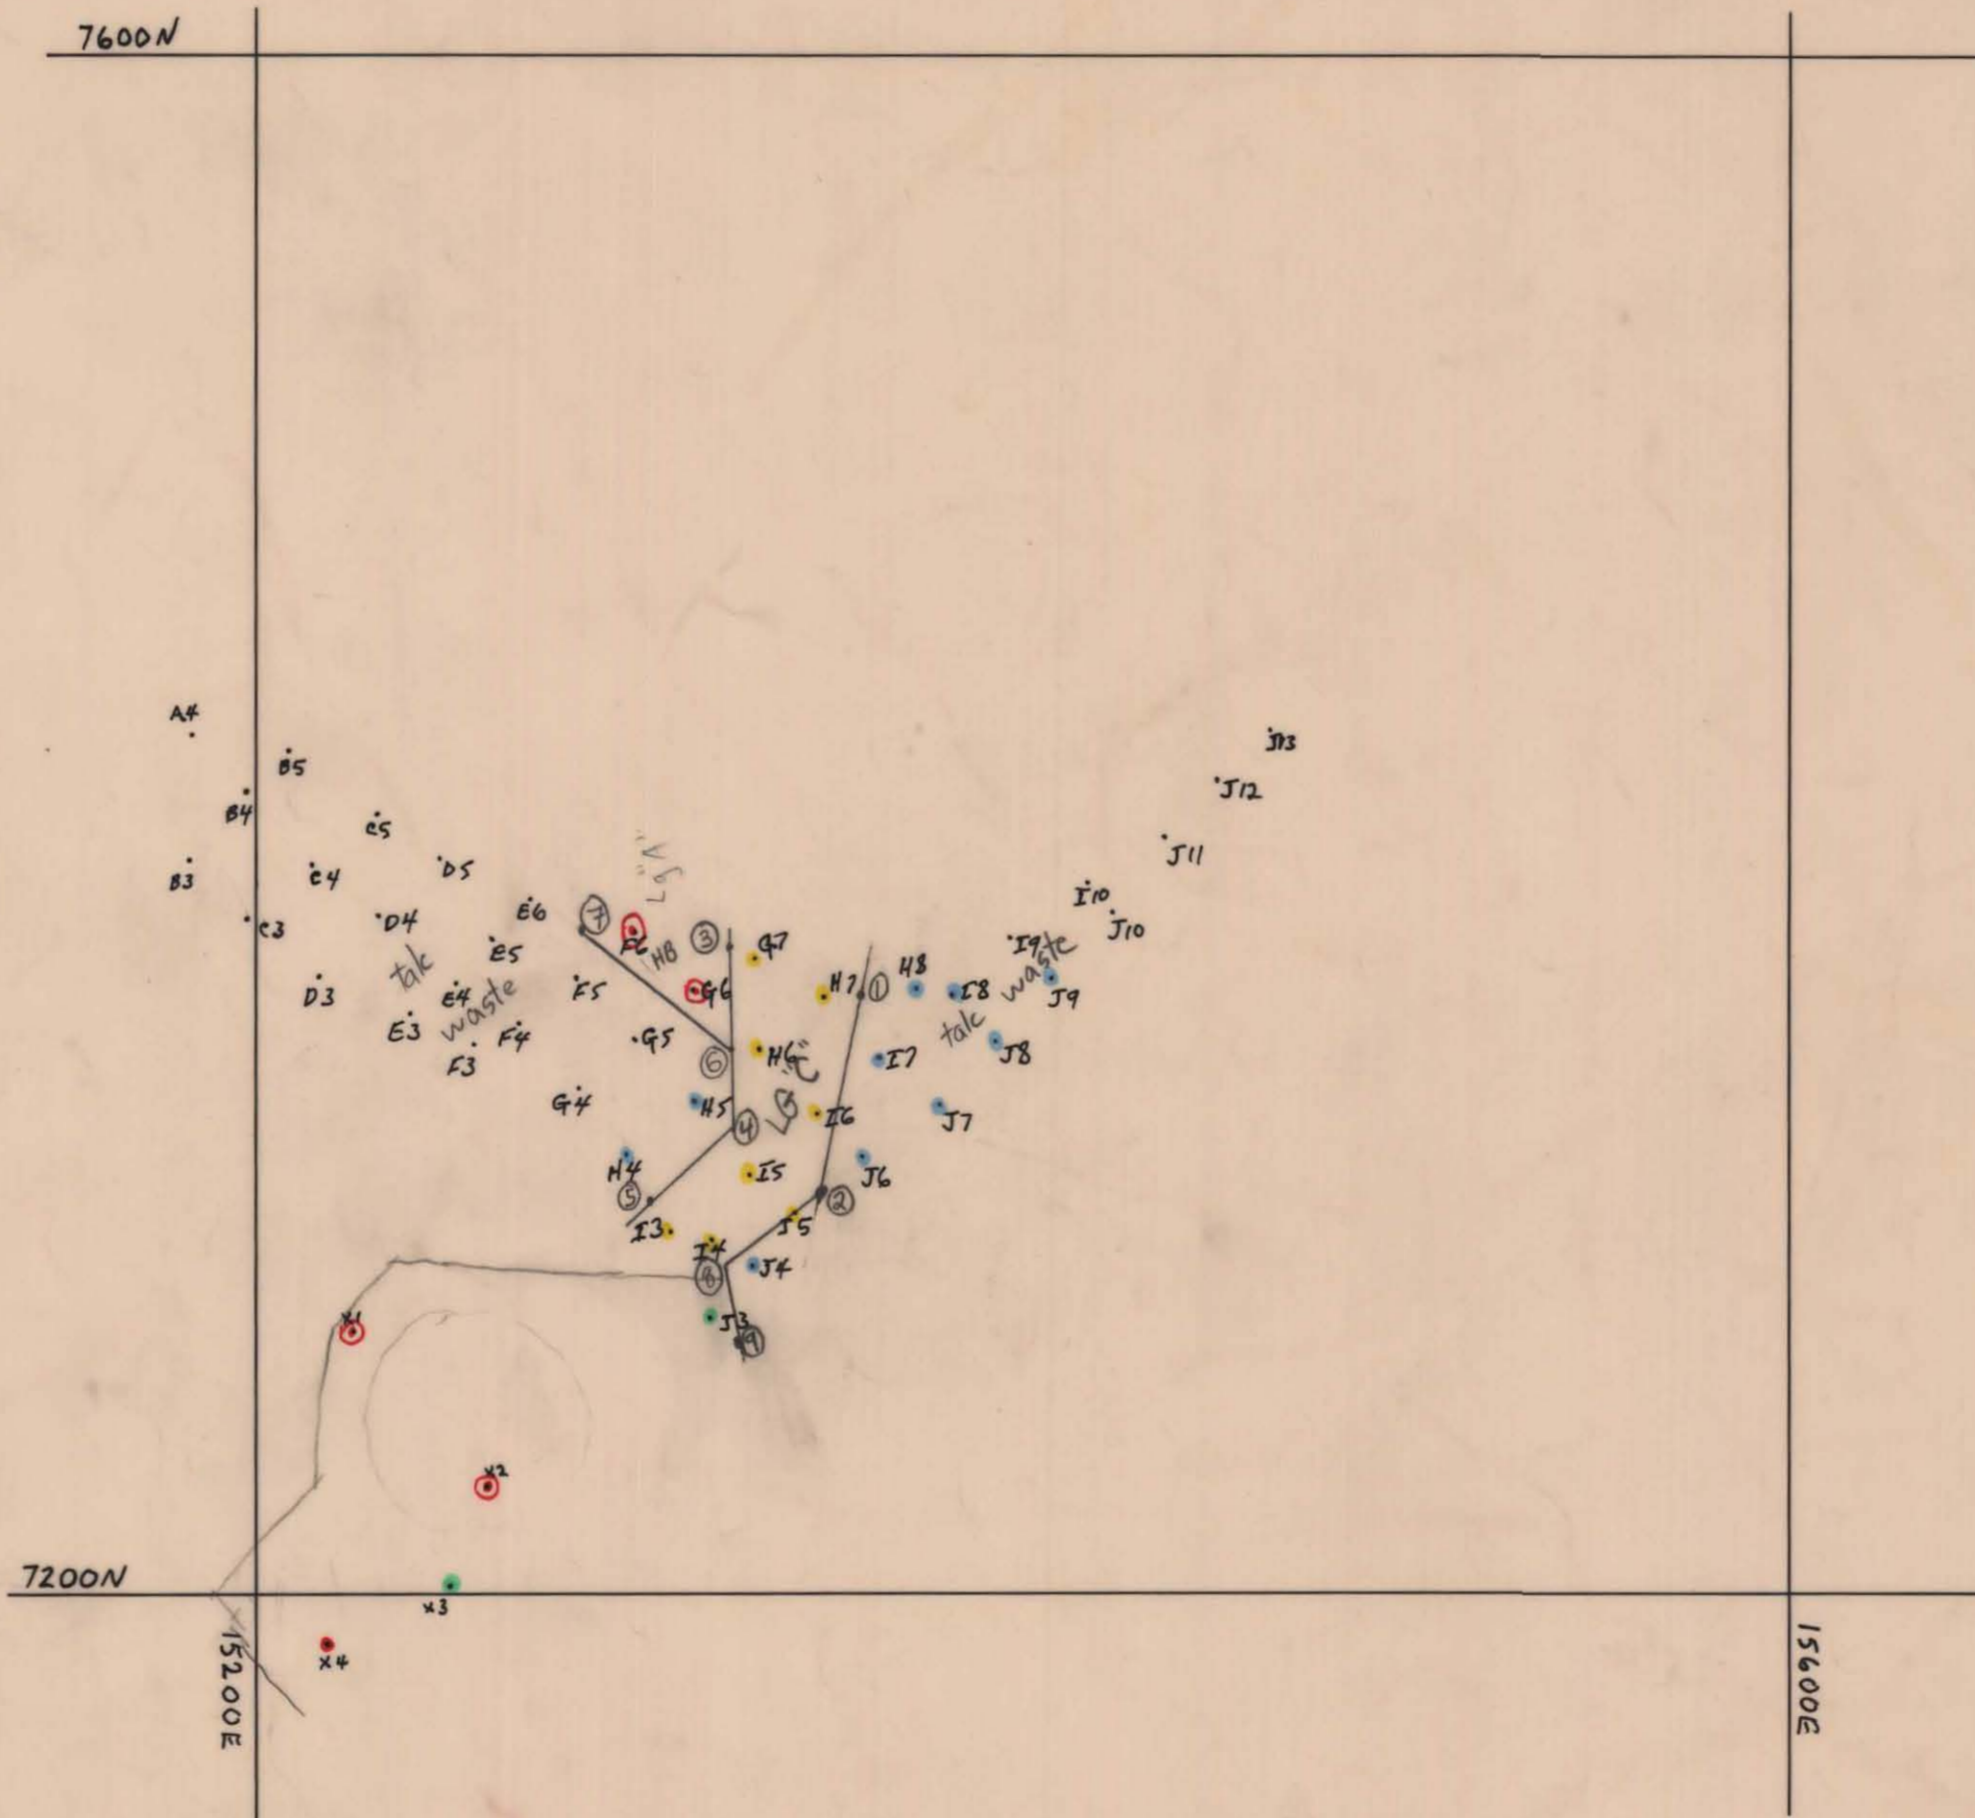

FARO PIT
BLASTHOLE MASTER
E 3790 / 3770

SCALE 1:600

BENCH 3790 + 3770 for X, to X₄

001034

E-PHASE