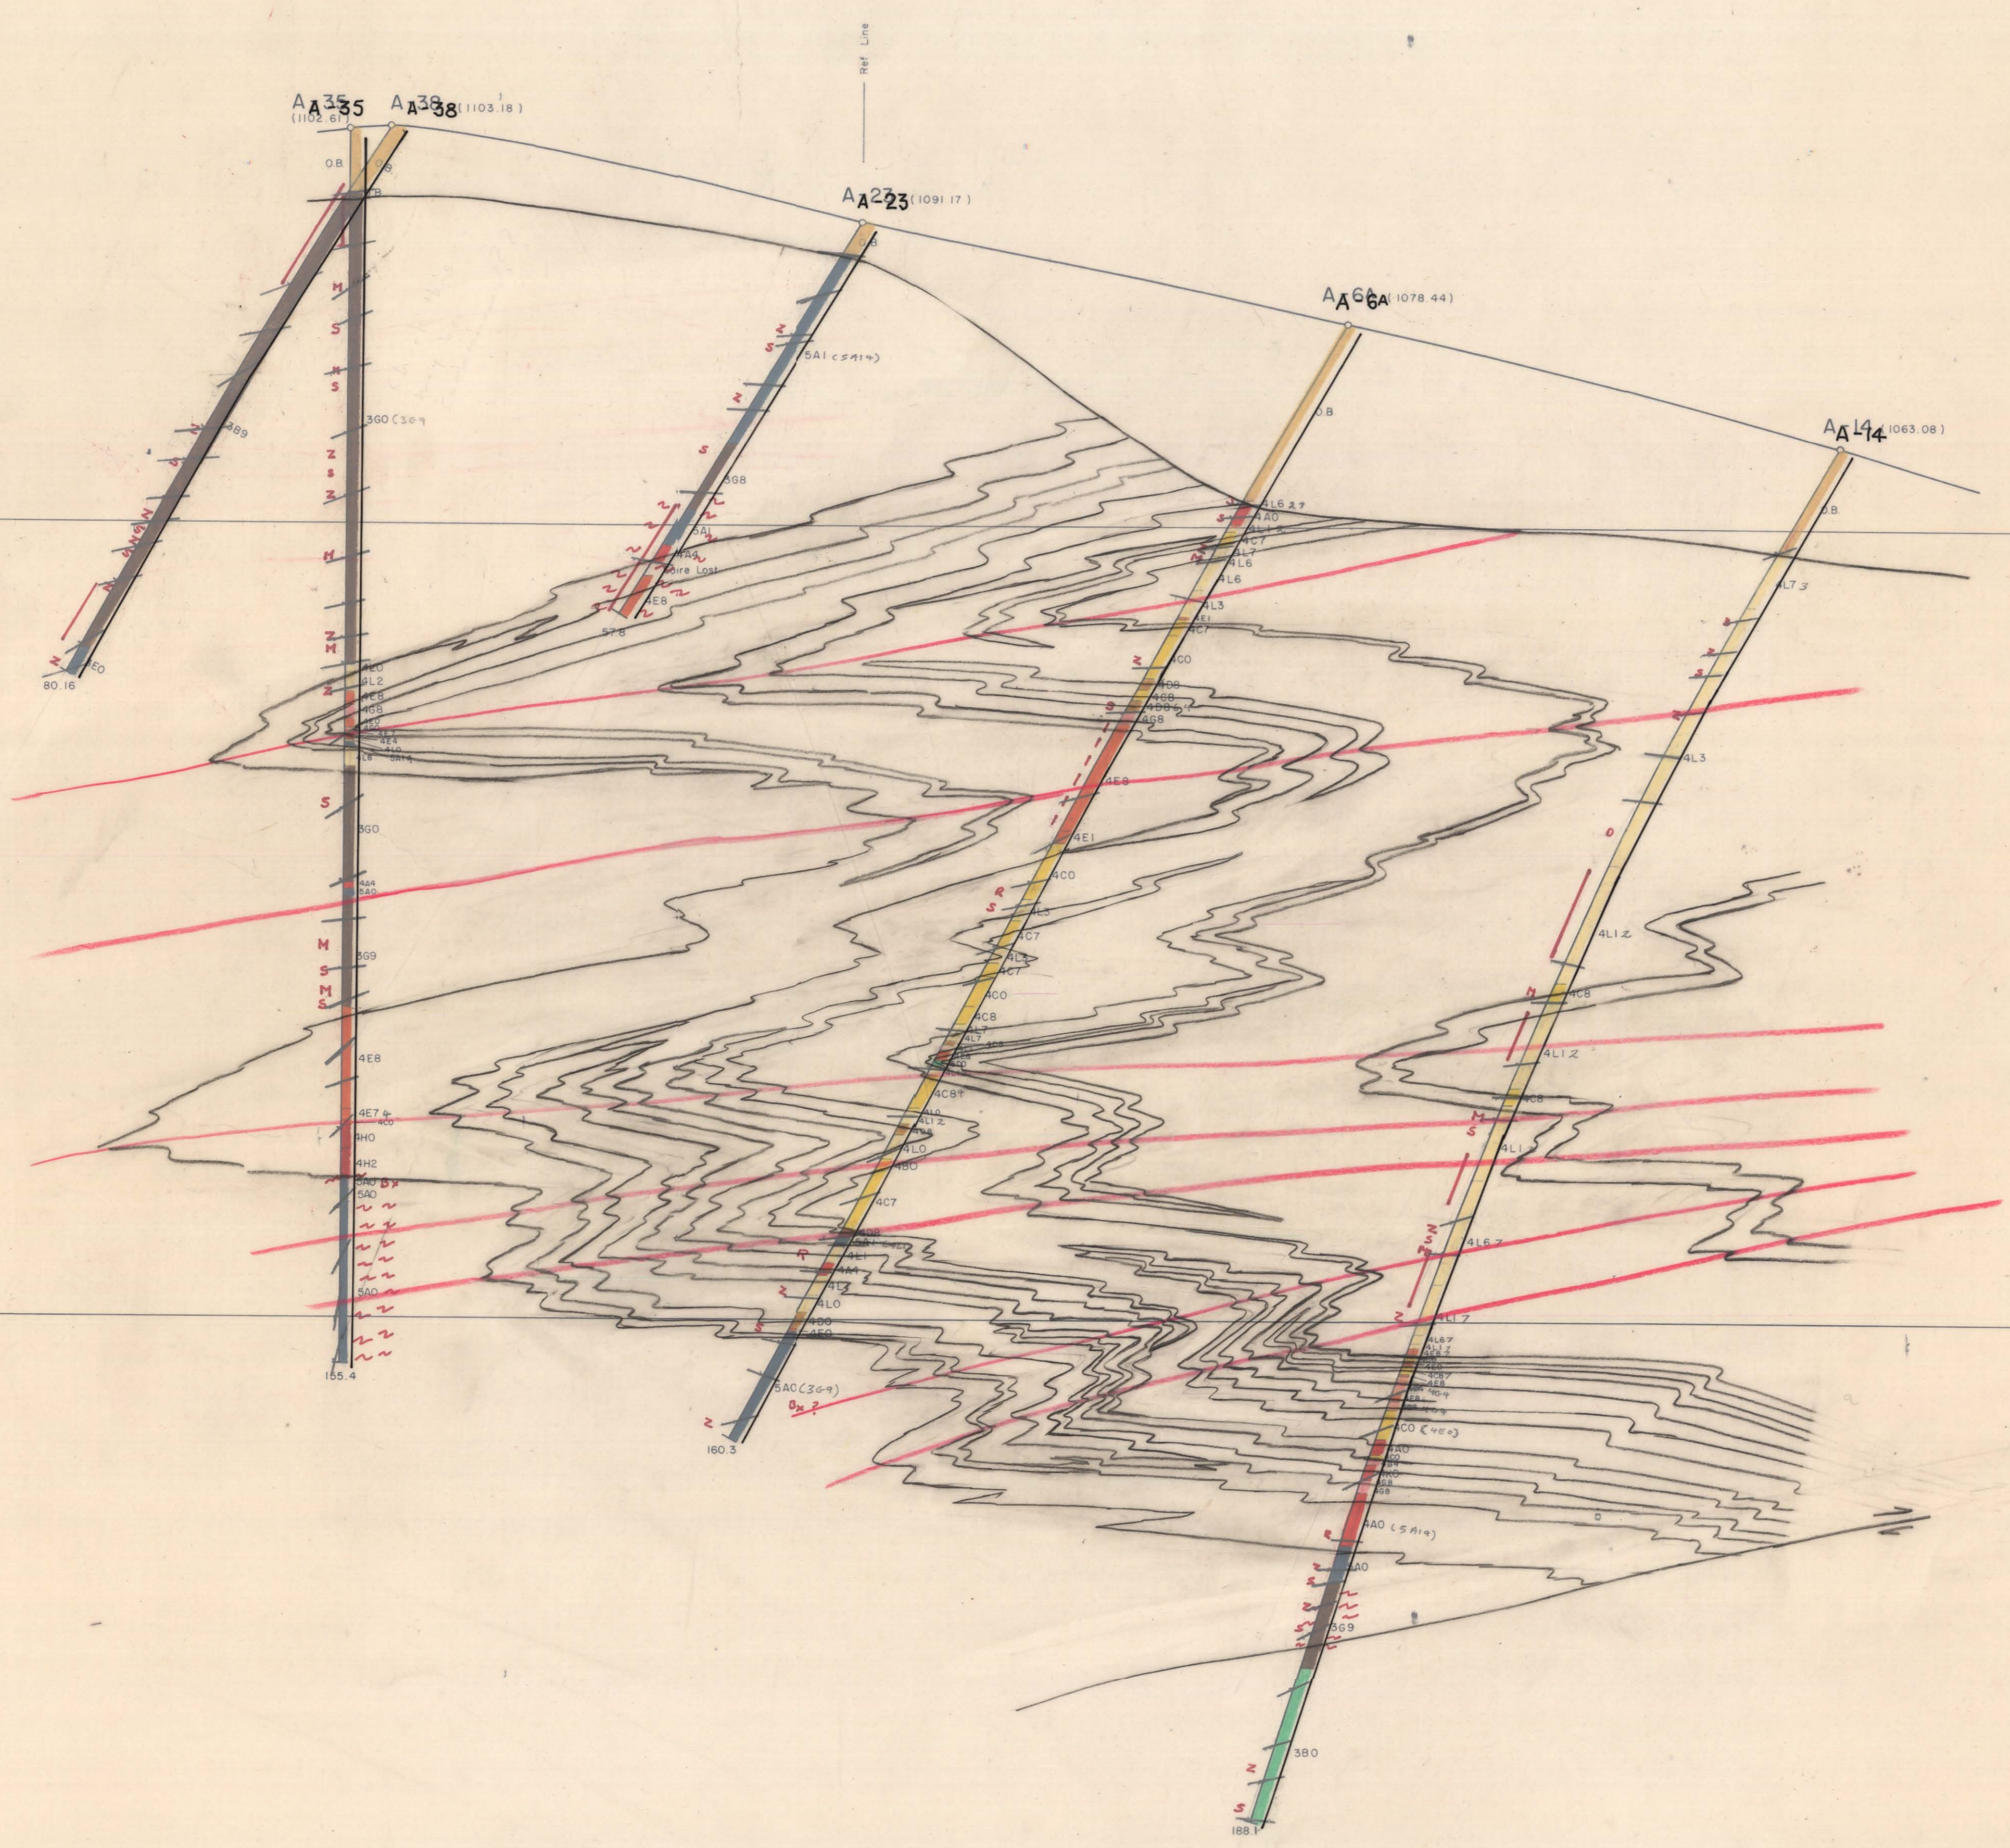

1:5000
1:5000
1:5000

1100m

1000m

900m

SECTION LOOKING NW

Dowidzenia

001125

CYPRUS ANVIL MINING CORPORATION	
SWIM DEPOSIT "A" GROUP	
YUKON TERRITORY	
SECTION 116 SE	
NTS 105-K-3	DATE:
SURVEY BY:	DRAWN BY: