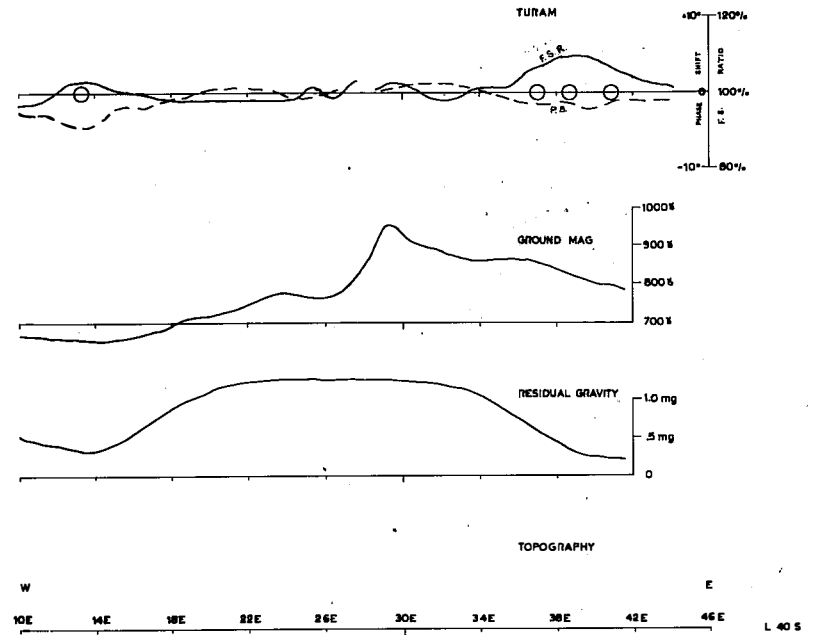

DYNASTY EXPLORATIONS LTD.  
FOTO MINERAL CLAIMS  
DDH 73-F-2

horizontal scale: 1"=400' location: L 72 N  
Δ 40 E

DYNASTY EXPLORATIONS LTD.  
FOTO MINERAL CLAIMS  
DDH 73-F-1

horizontal scale: 1"=400' location: L 40 S  
Δ 30 E