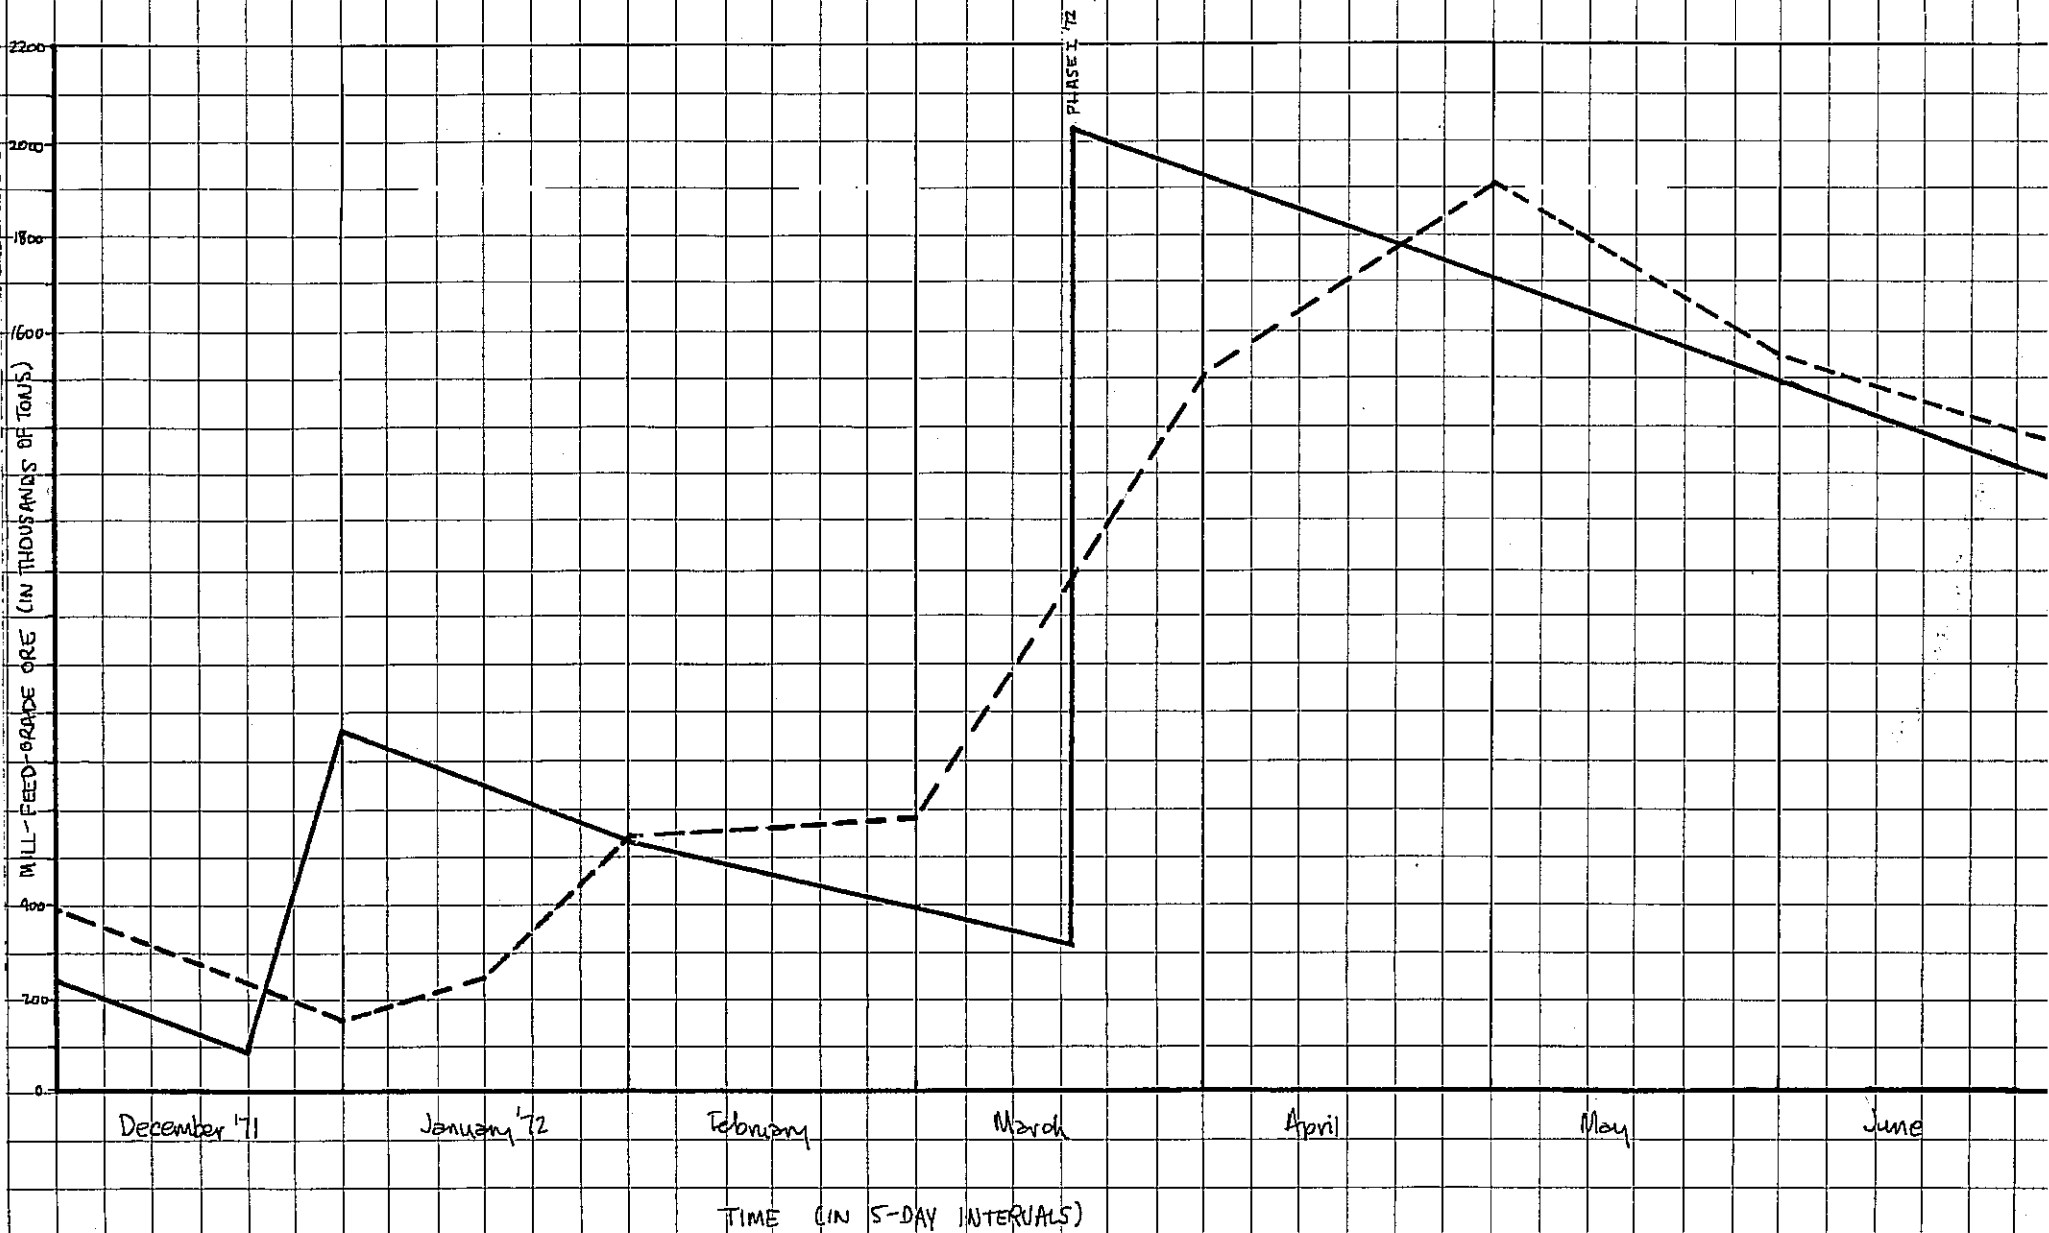

ORE AVAILABILITY GRAPH

PLANNED
 ACTUAL

002219

Drawn by: P.M.P.