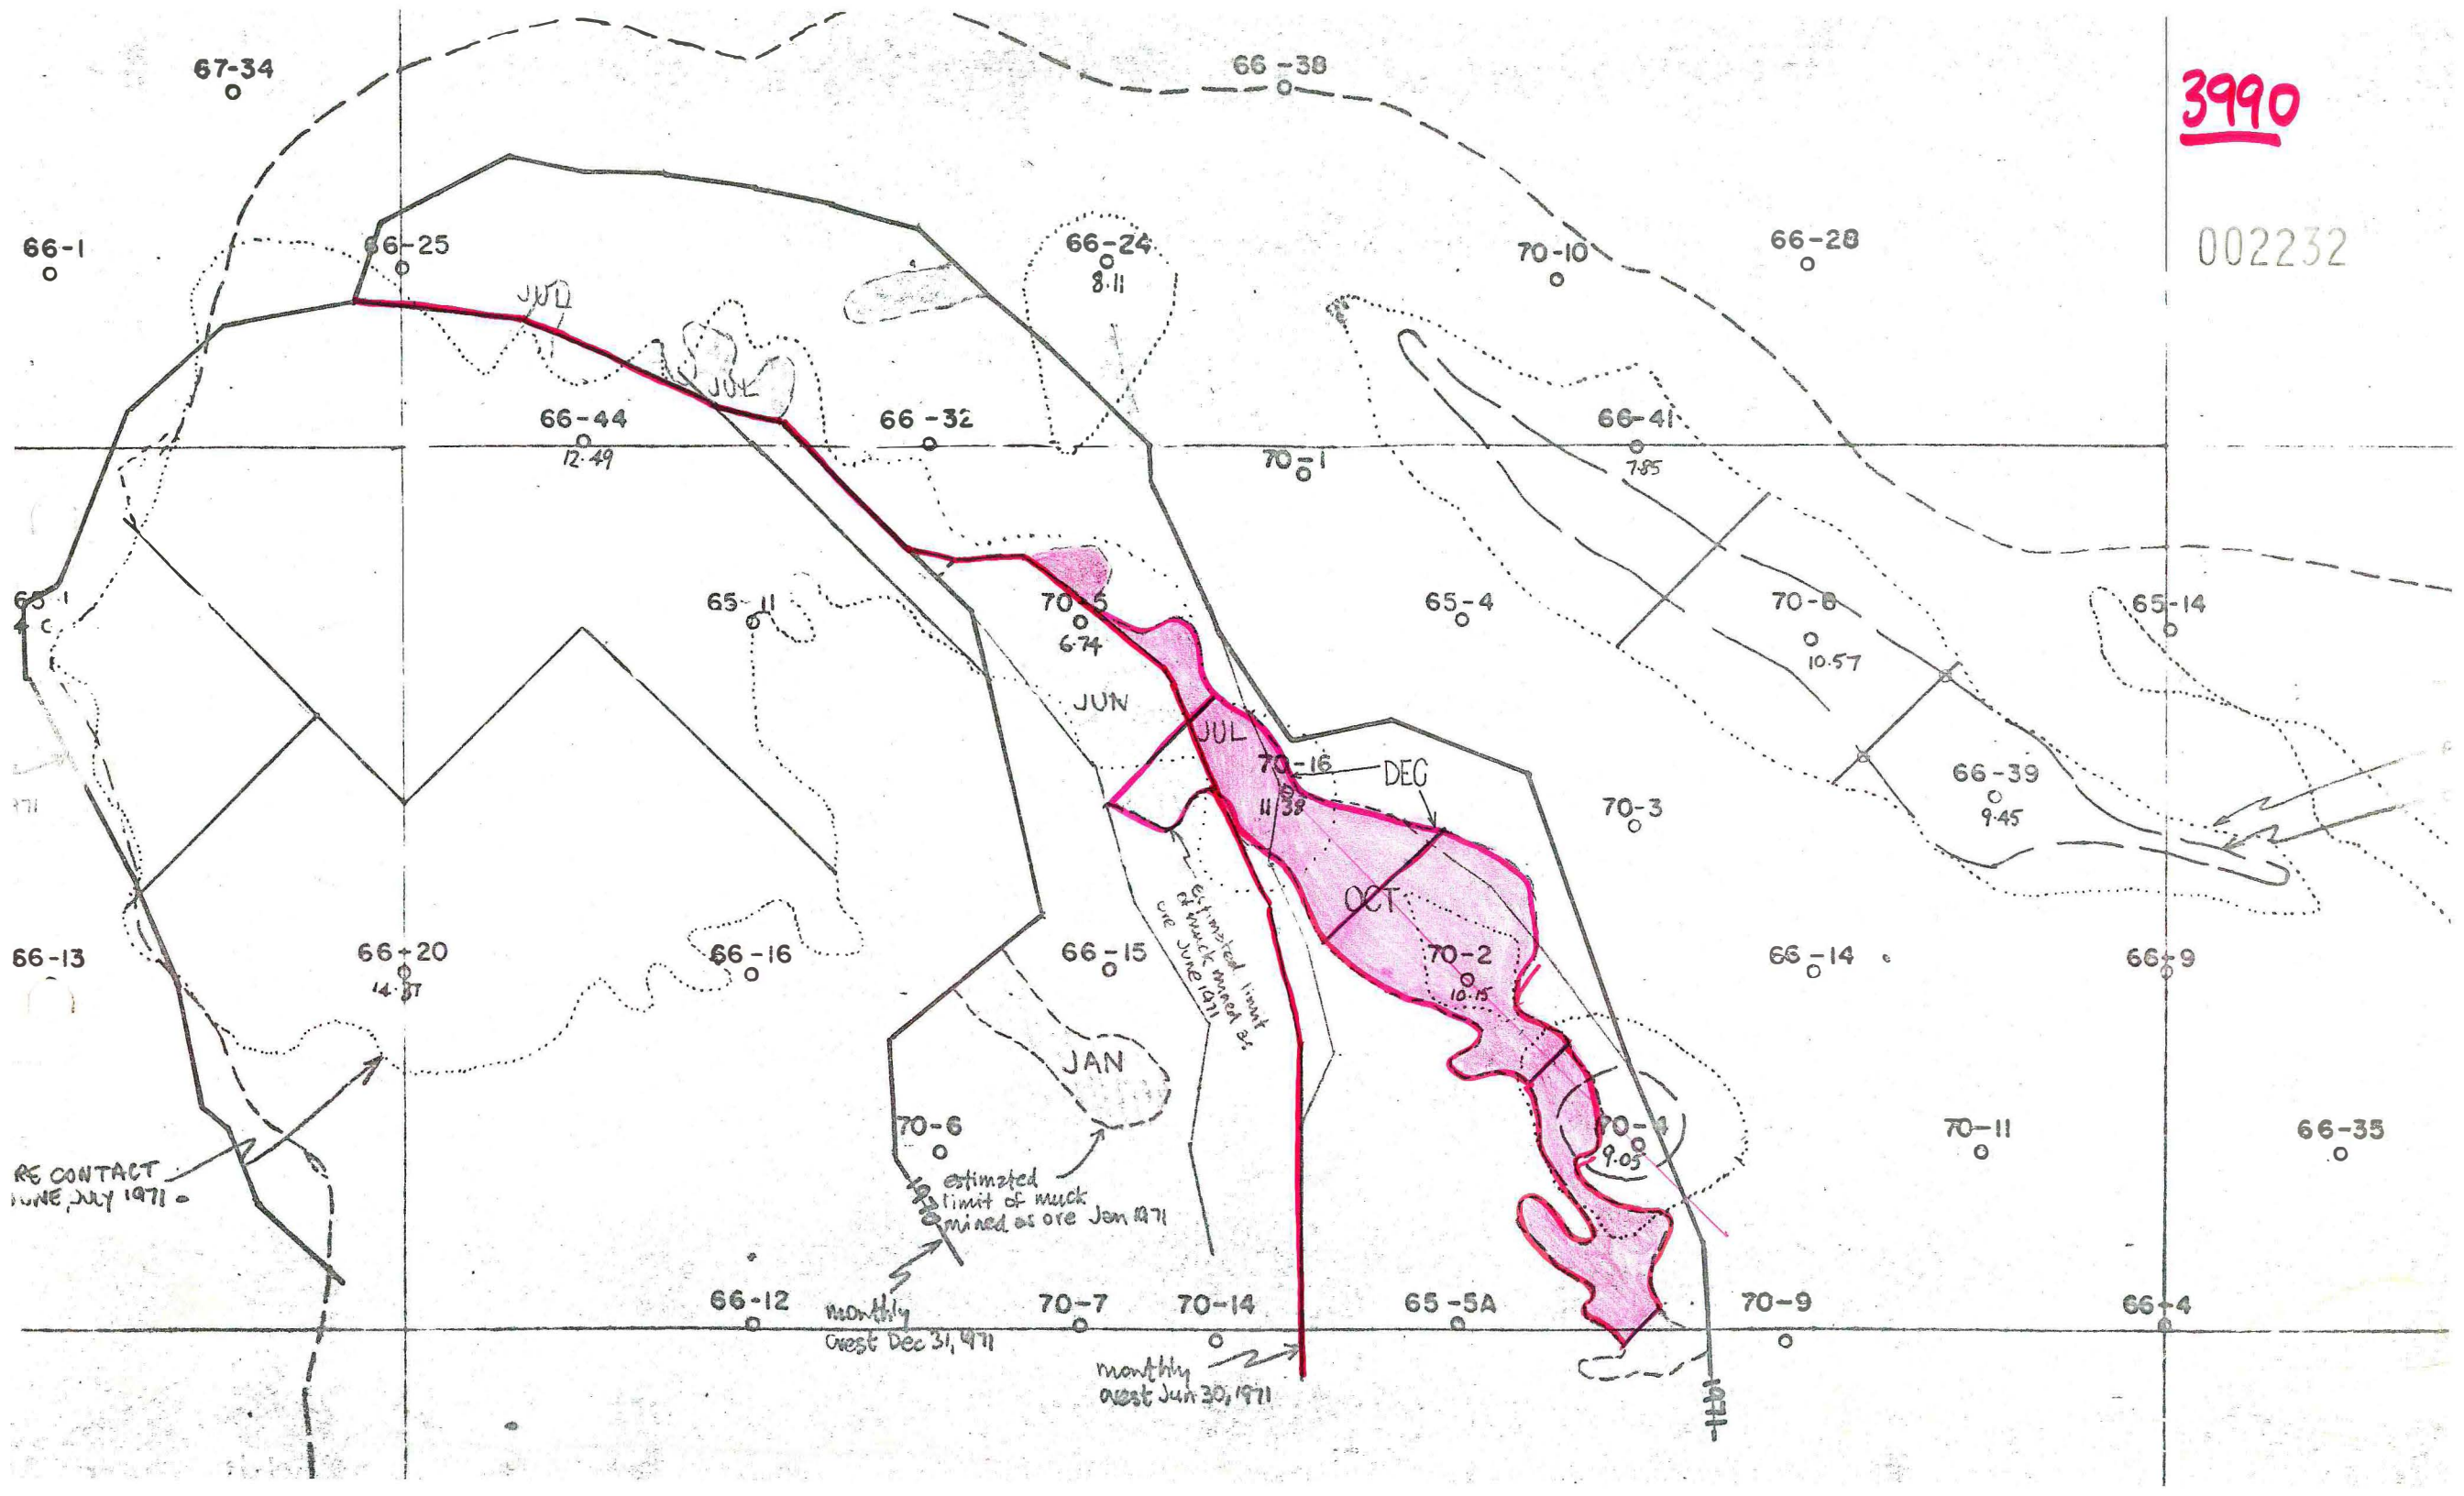

3990

002232

67-34

66-38

66-1

66-25

66-24
8-11

70-10

66-28

66-44
12-49

66-32

70-1

66-41
7-85

65-1

65-11

70-5
6-74

JAN

70-6

70-2
10-15

70-1
9-05

70-11

66-35

RE CONTACT
JUNE, JULY 1971

estimated
limit of muck
mined as ore Jan 1971

monthly
crest Jun 30, 1971

1971