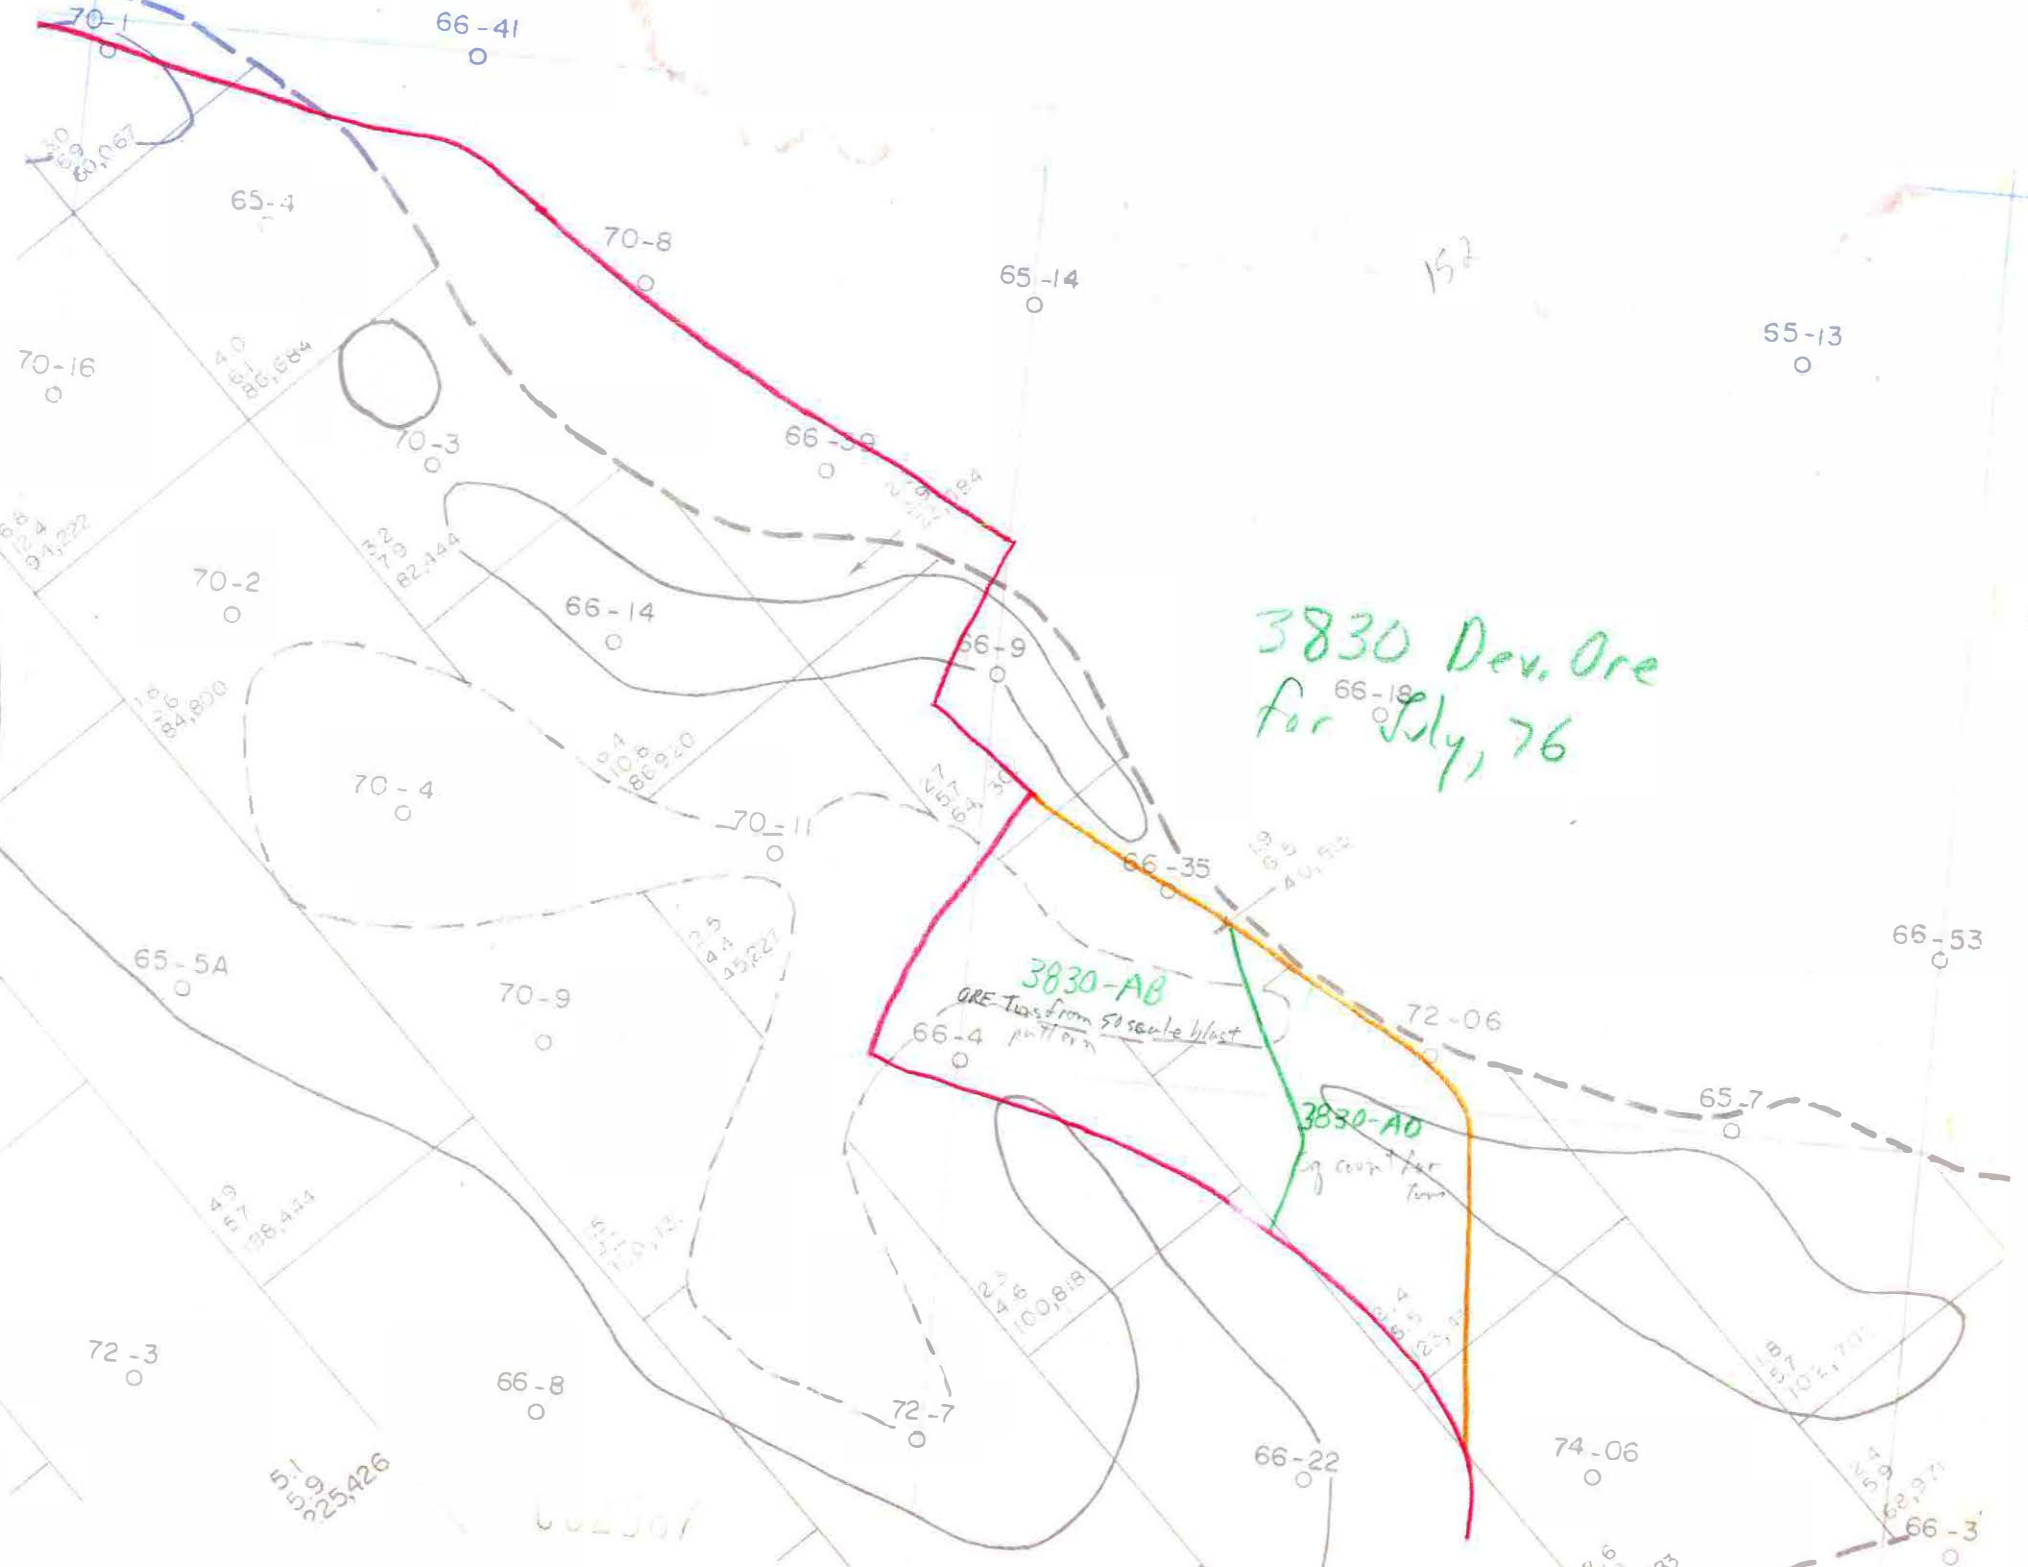

3830 Dev. Ore  
for July, 76

3830-AB  
ORE Tons from 50 scale blast  
pattern

3830-A0  
of count for  
Tons

66-41

65-4

70-8

65-14

152

55-13

70-16

86,684

70-3

66-39

70-2

66-14

56-9

70-4

70-11

66-35

65-5A

70-9

66-4

72-06

66-53

65-7

72-3

66-8

72-7

66-22

74-06

51,912,25,426

602301