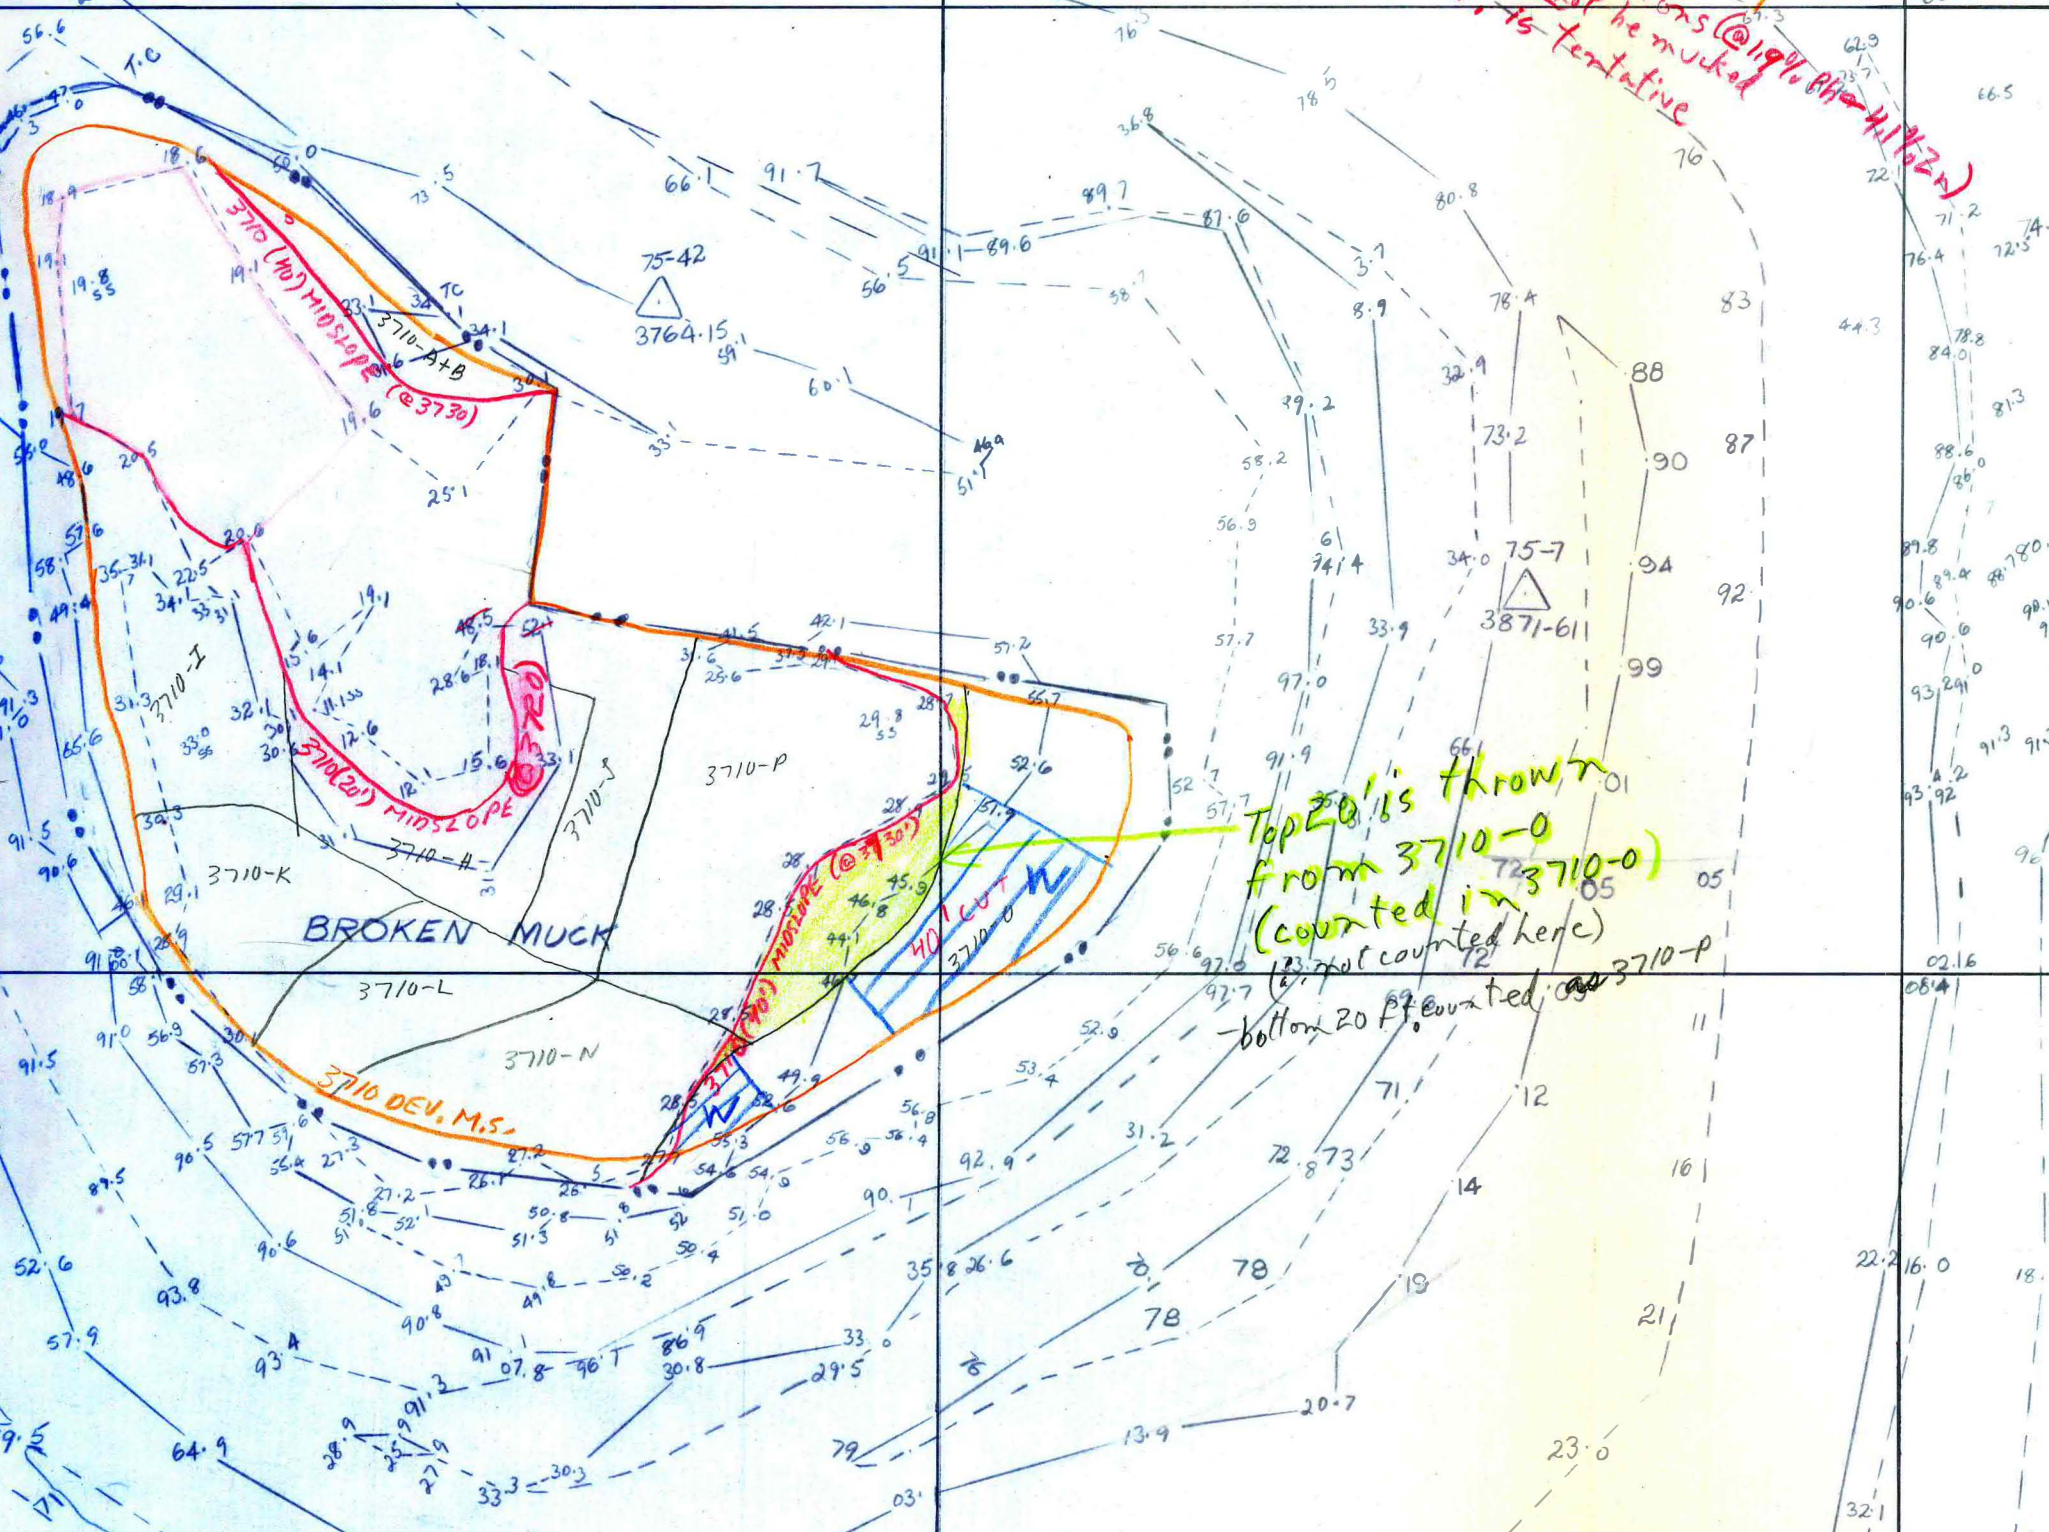

3910 Blast Limit

123,000 Tons ore blasted - only 61,500 tons @ 19% Blk - 41.1% Zn
 Available due to ramp - one cannot be mucked separately from waste - this tentative

Top 20' is thrown from 3710-0 (counted in 3710-0) - bottom 20 ft counted as 3710-P

DEC. 75 DEV. ORE
 (as of Nov 29, 4PM.)

002696

SLIDE