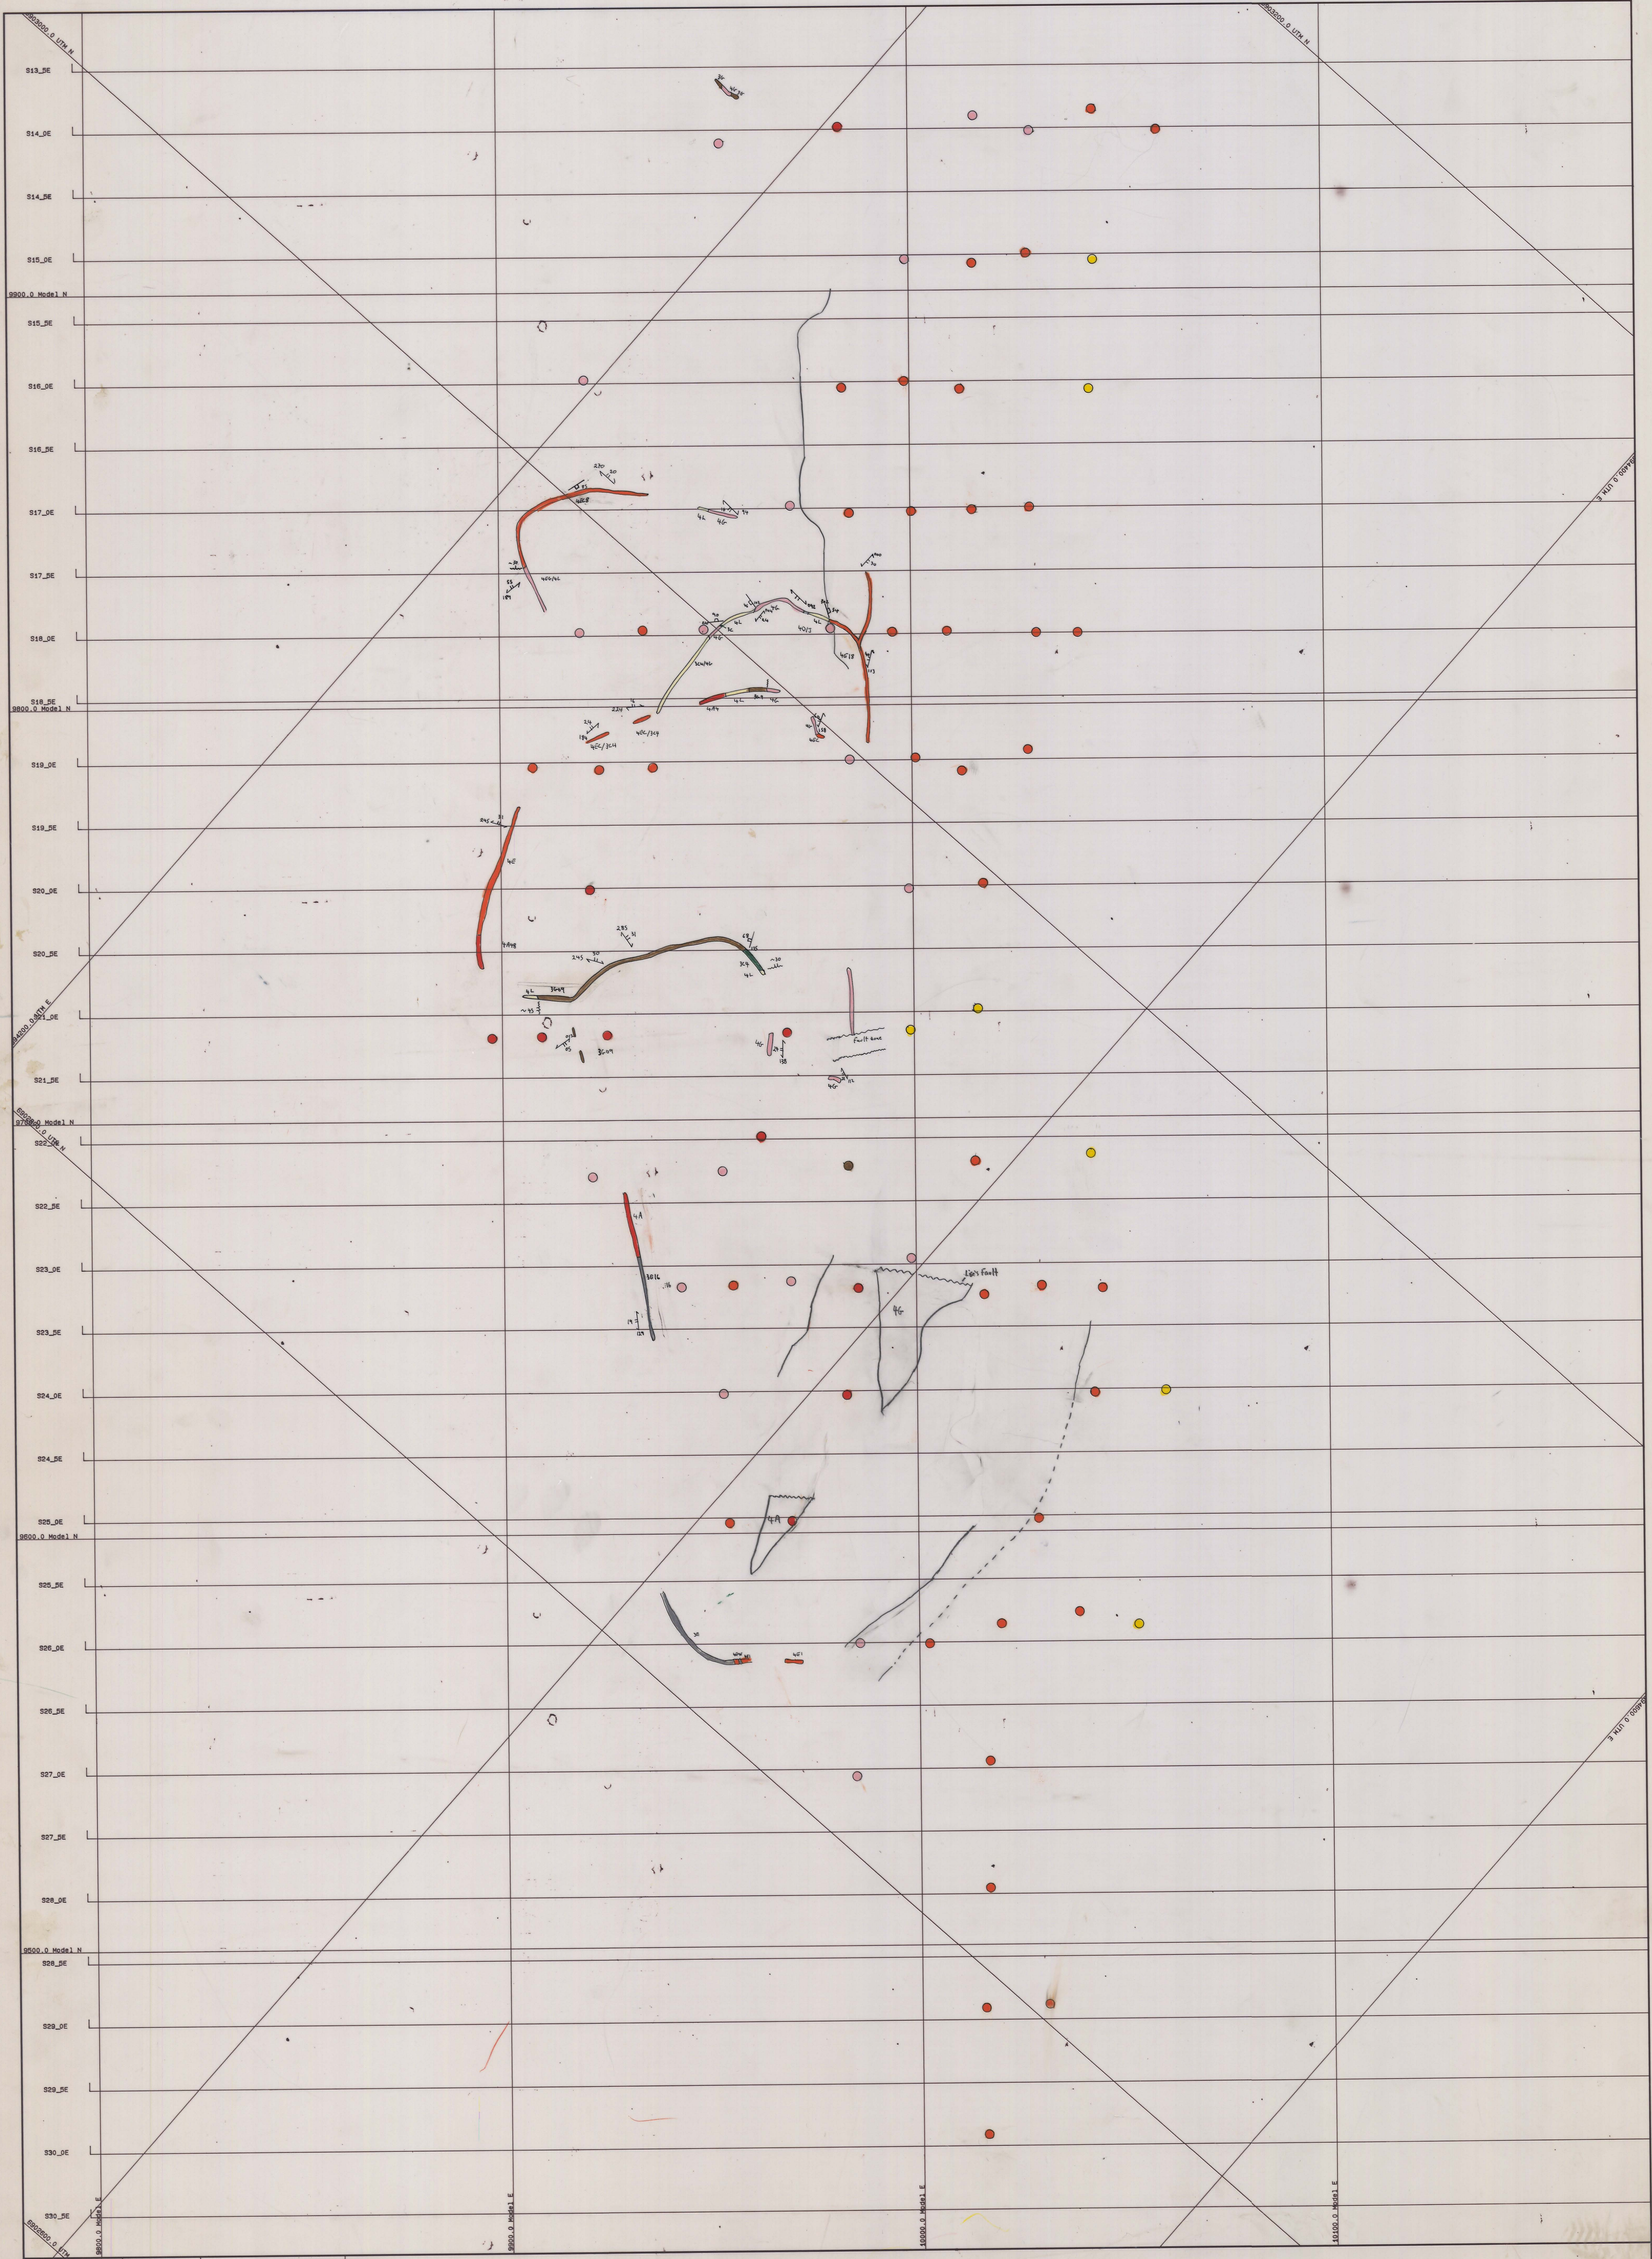

1125 Plan

QUICK-PLLOT DATE = 15-08-90 Curragh Resources Inc. Bench = Blasthole Master
BENCHON Services Inc. TIME = 12:01:46 Fero Mine Vangorda Pit South

002877

HORIZONTAL SCALE = 1 : 500 VERTICAL SCALE = 1 : 500