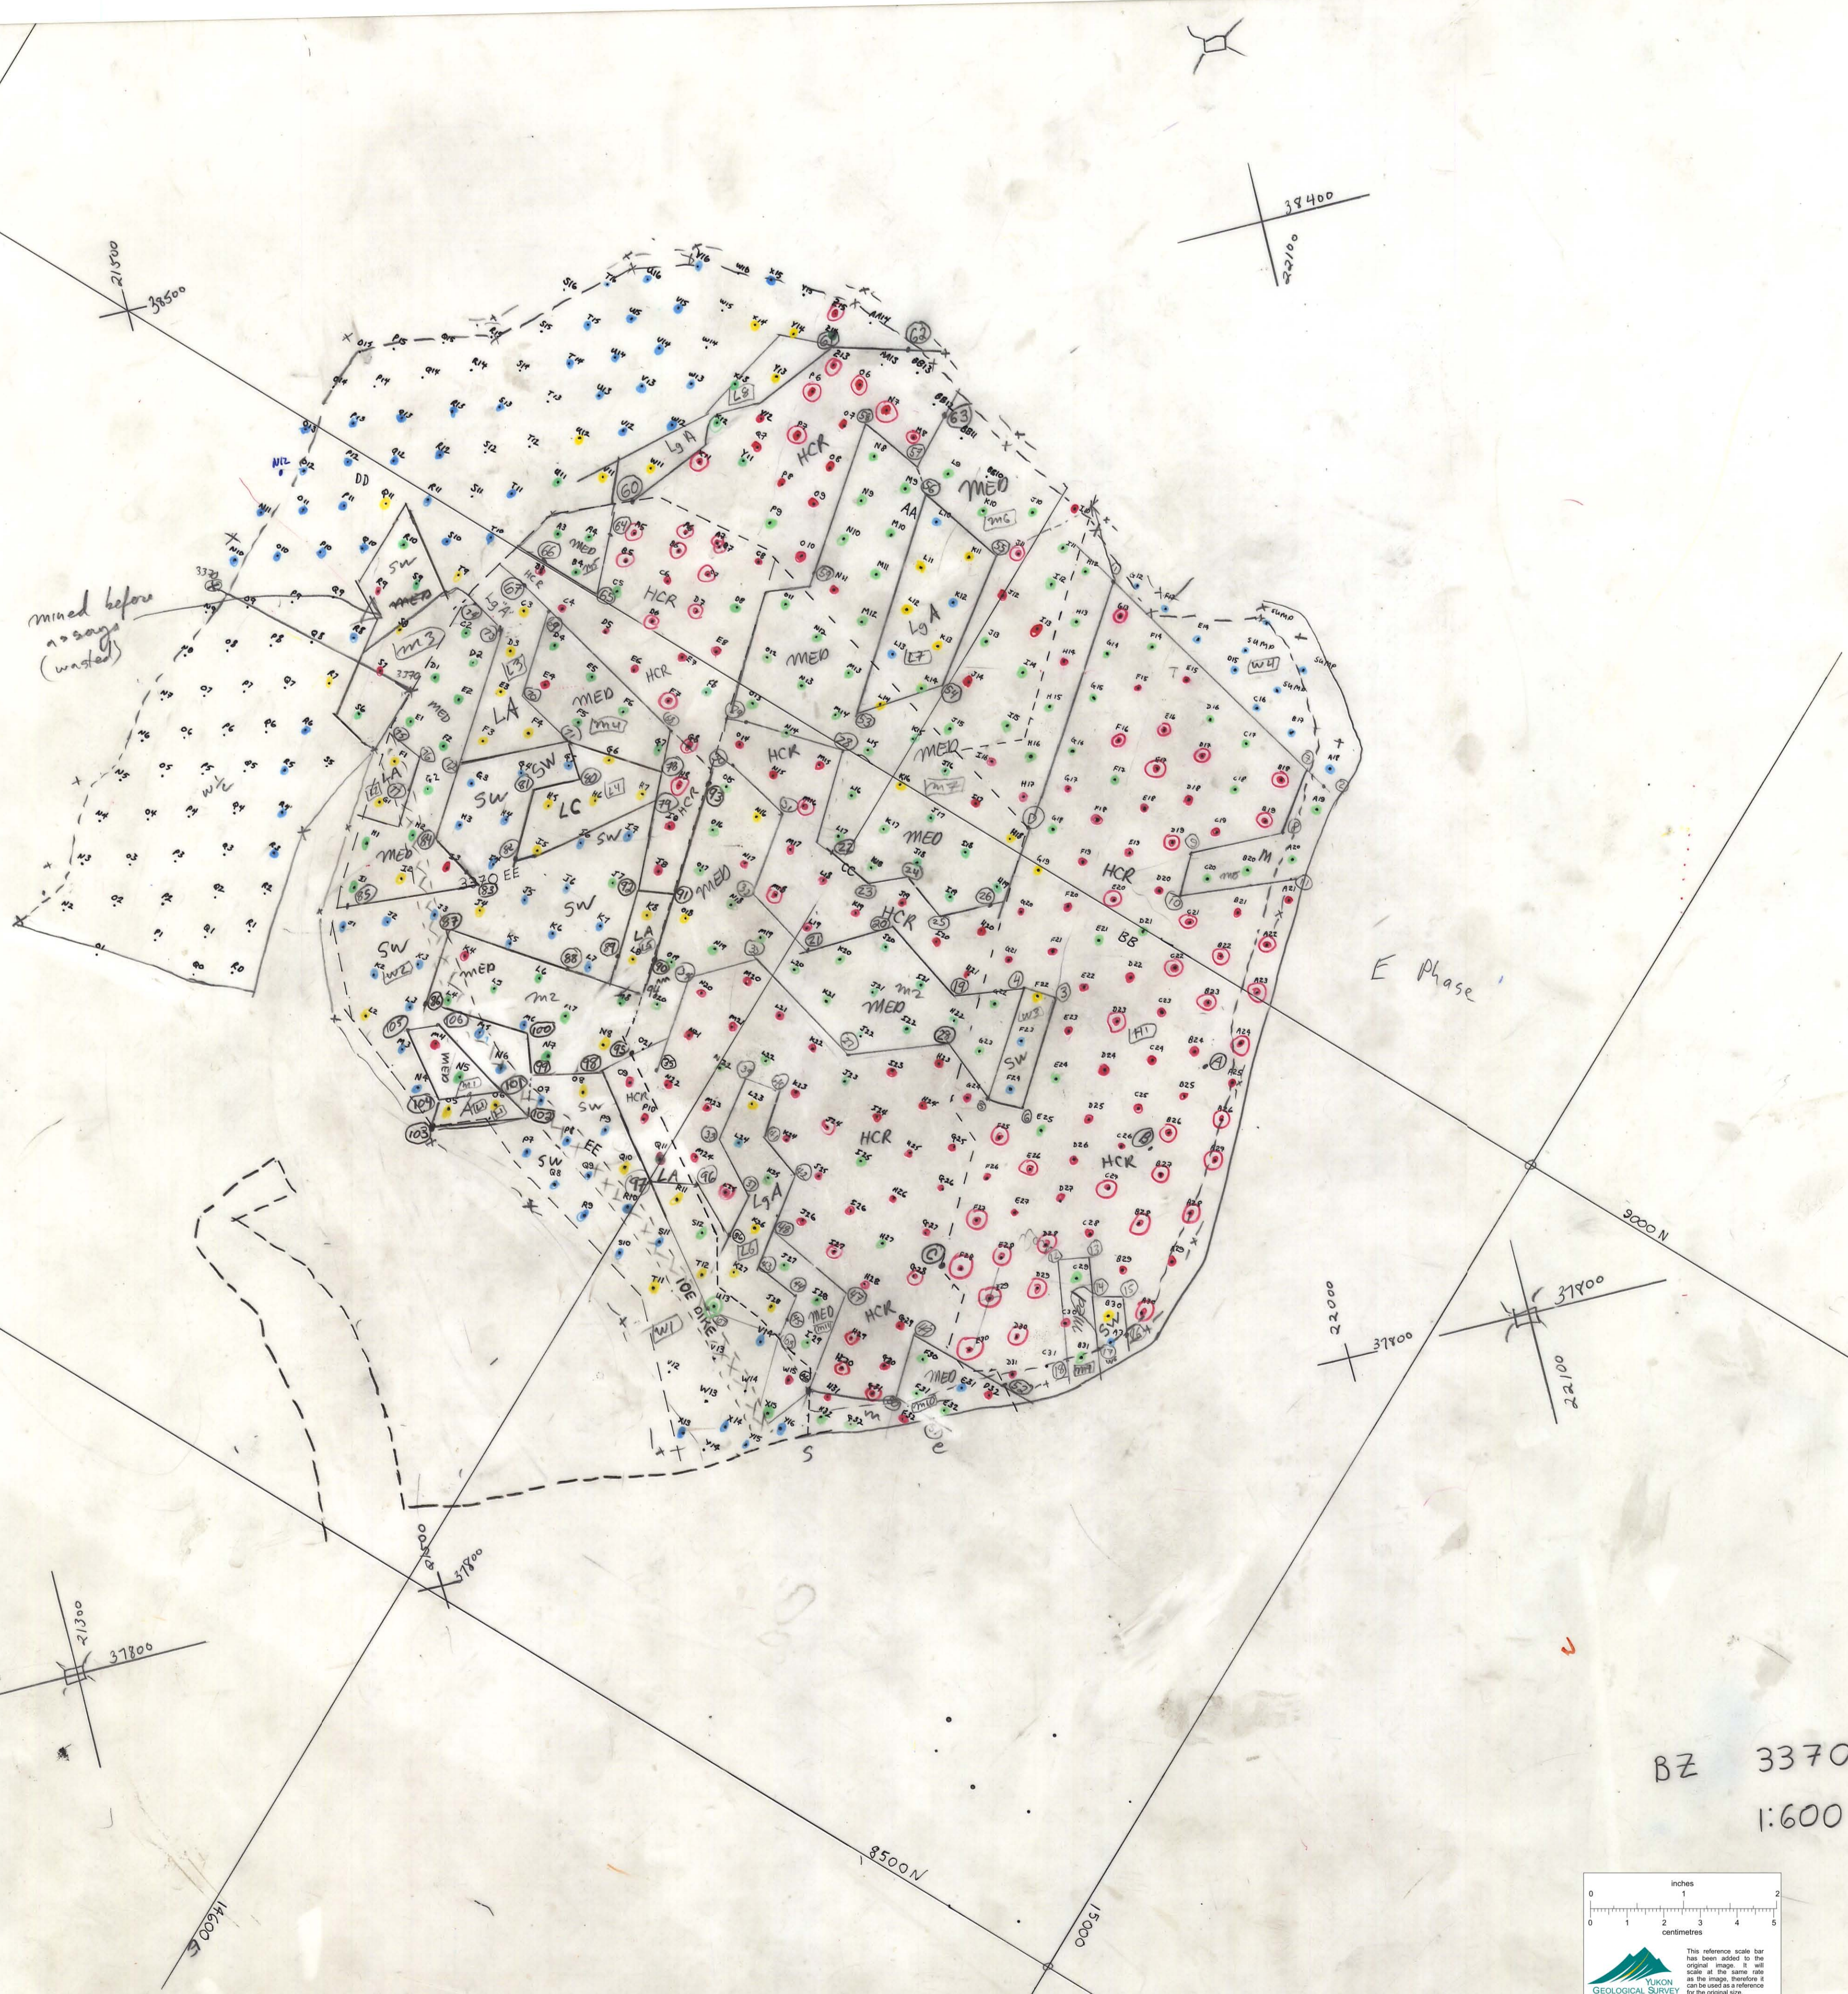

FARO PIT  
BLASTHOLE MASTER  
BZ 3370

SCALE 1:600

BZ 3370 BENCH MASTER  
1:600

002910

**BZ PHASE**