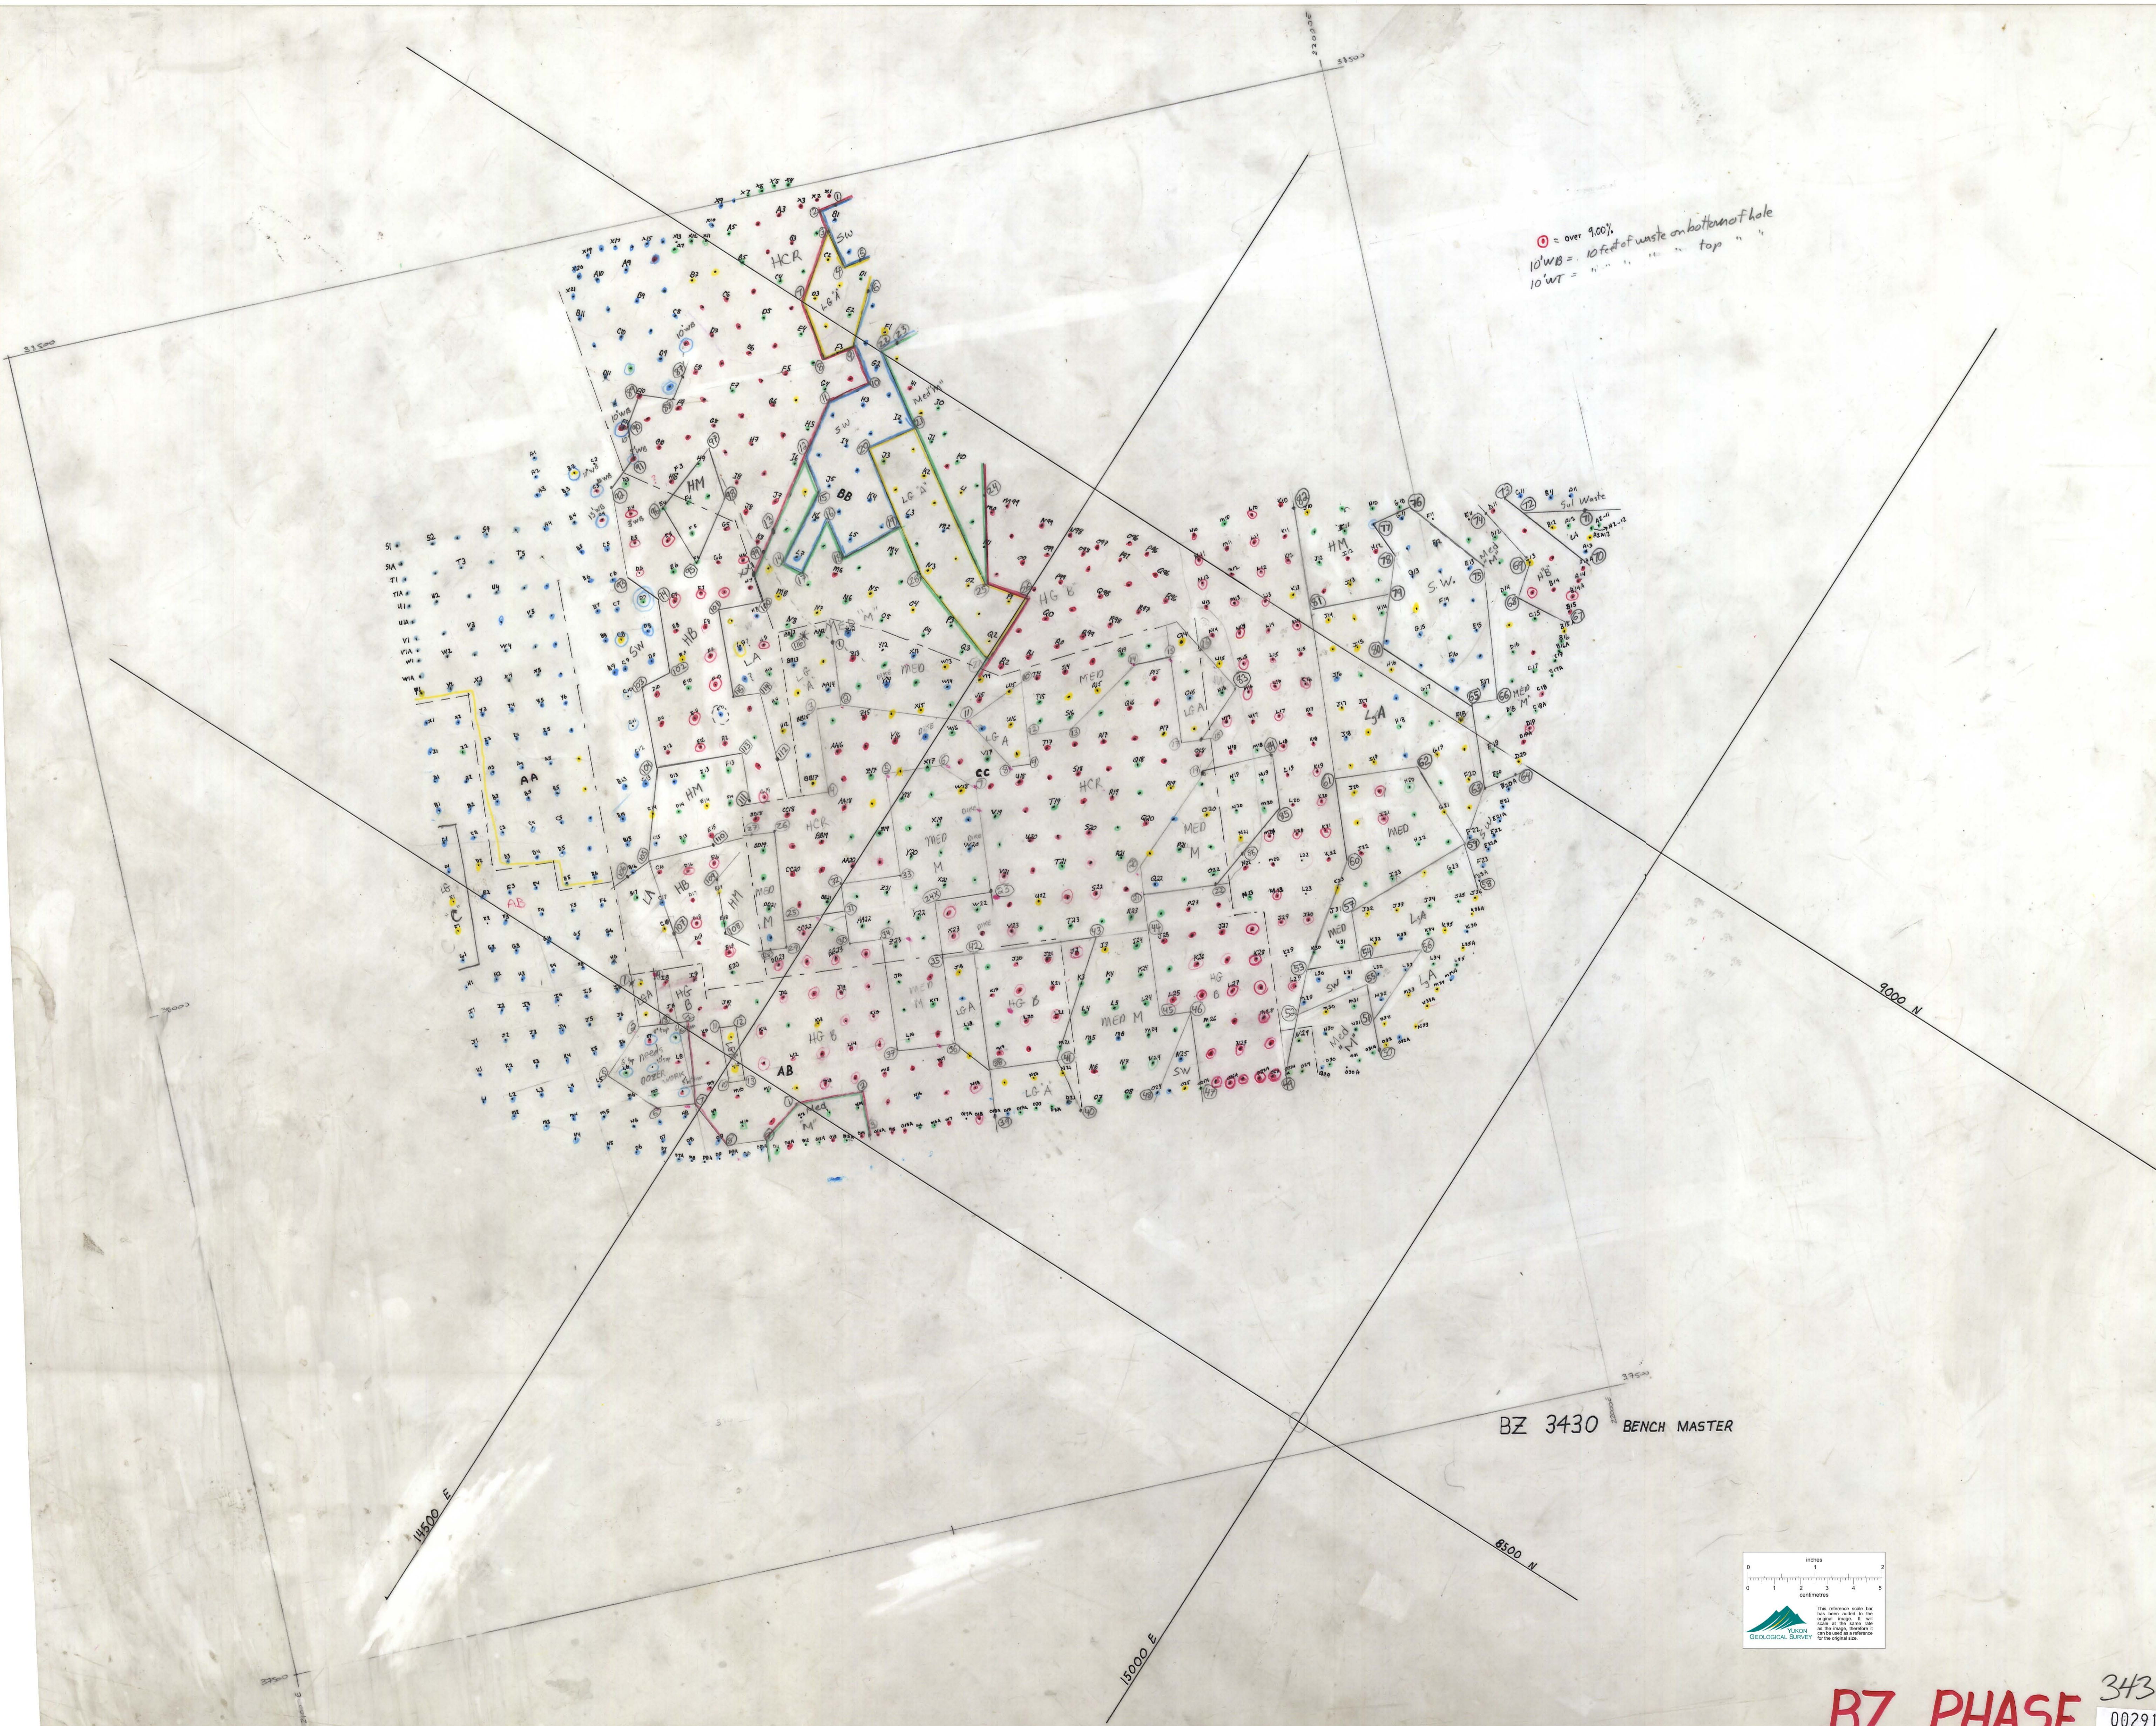

FARO PIT
BLASTHOLE MASTER

BZ 3430

SCALE 1:600

BZ 3430 BENCH MASTER

BZ PHASE 3430
002913