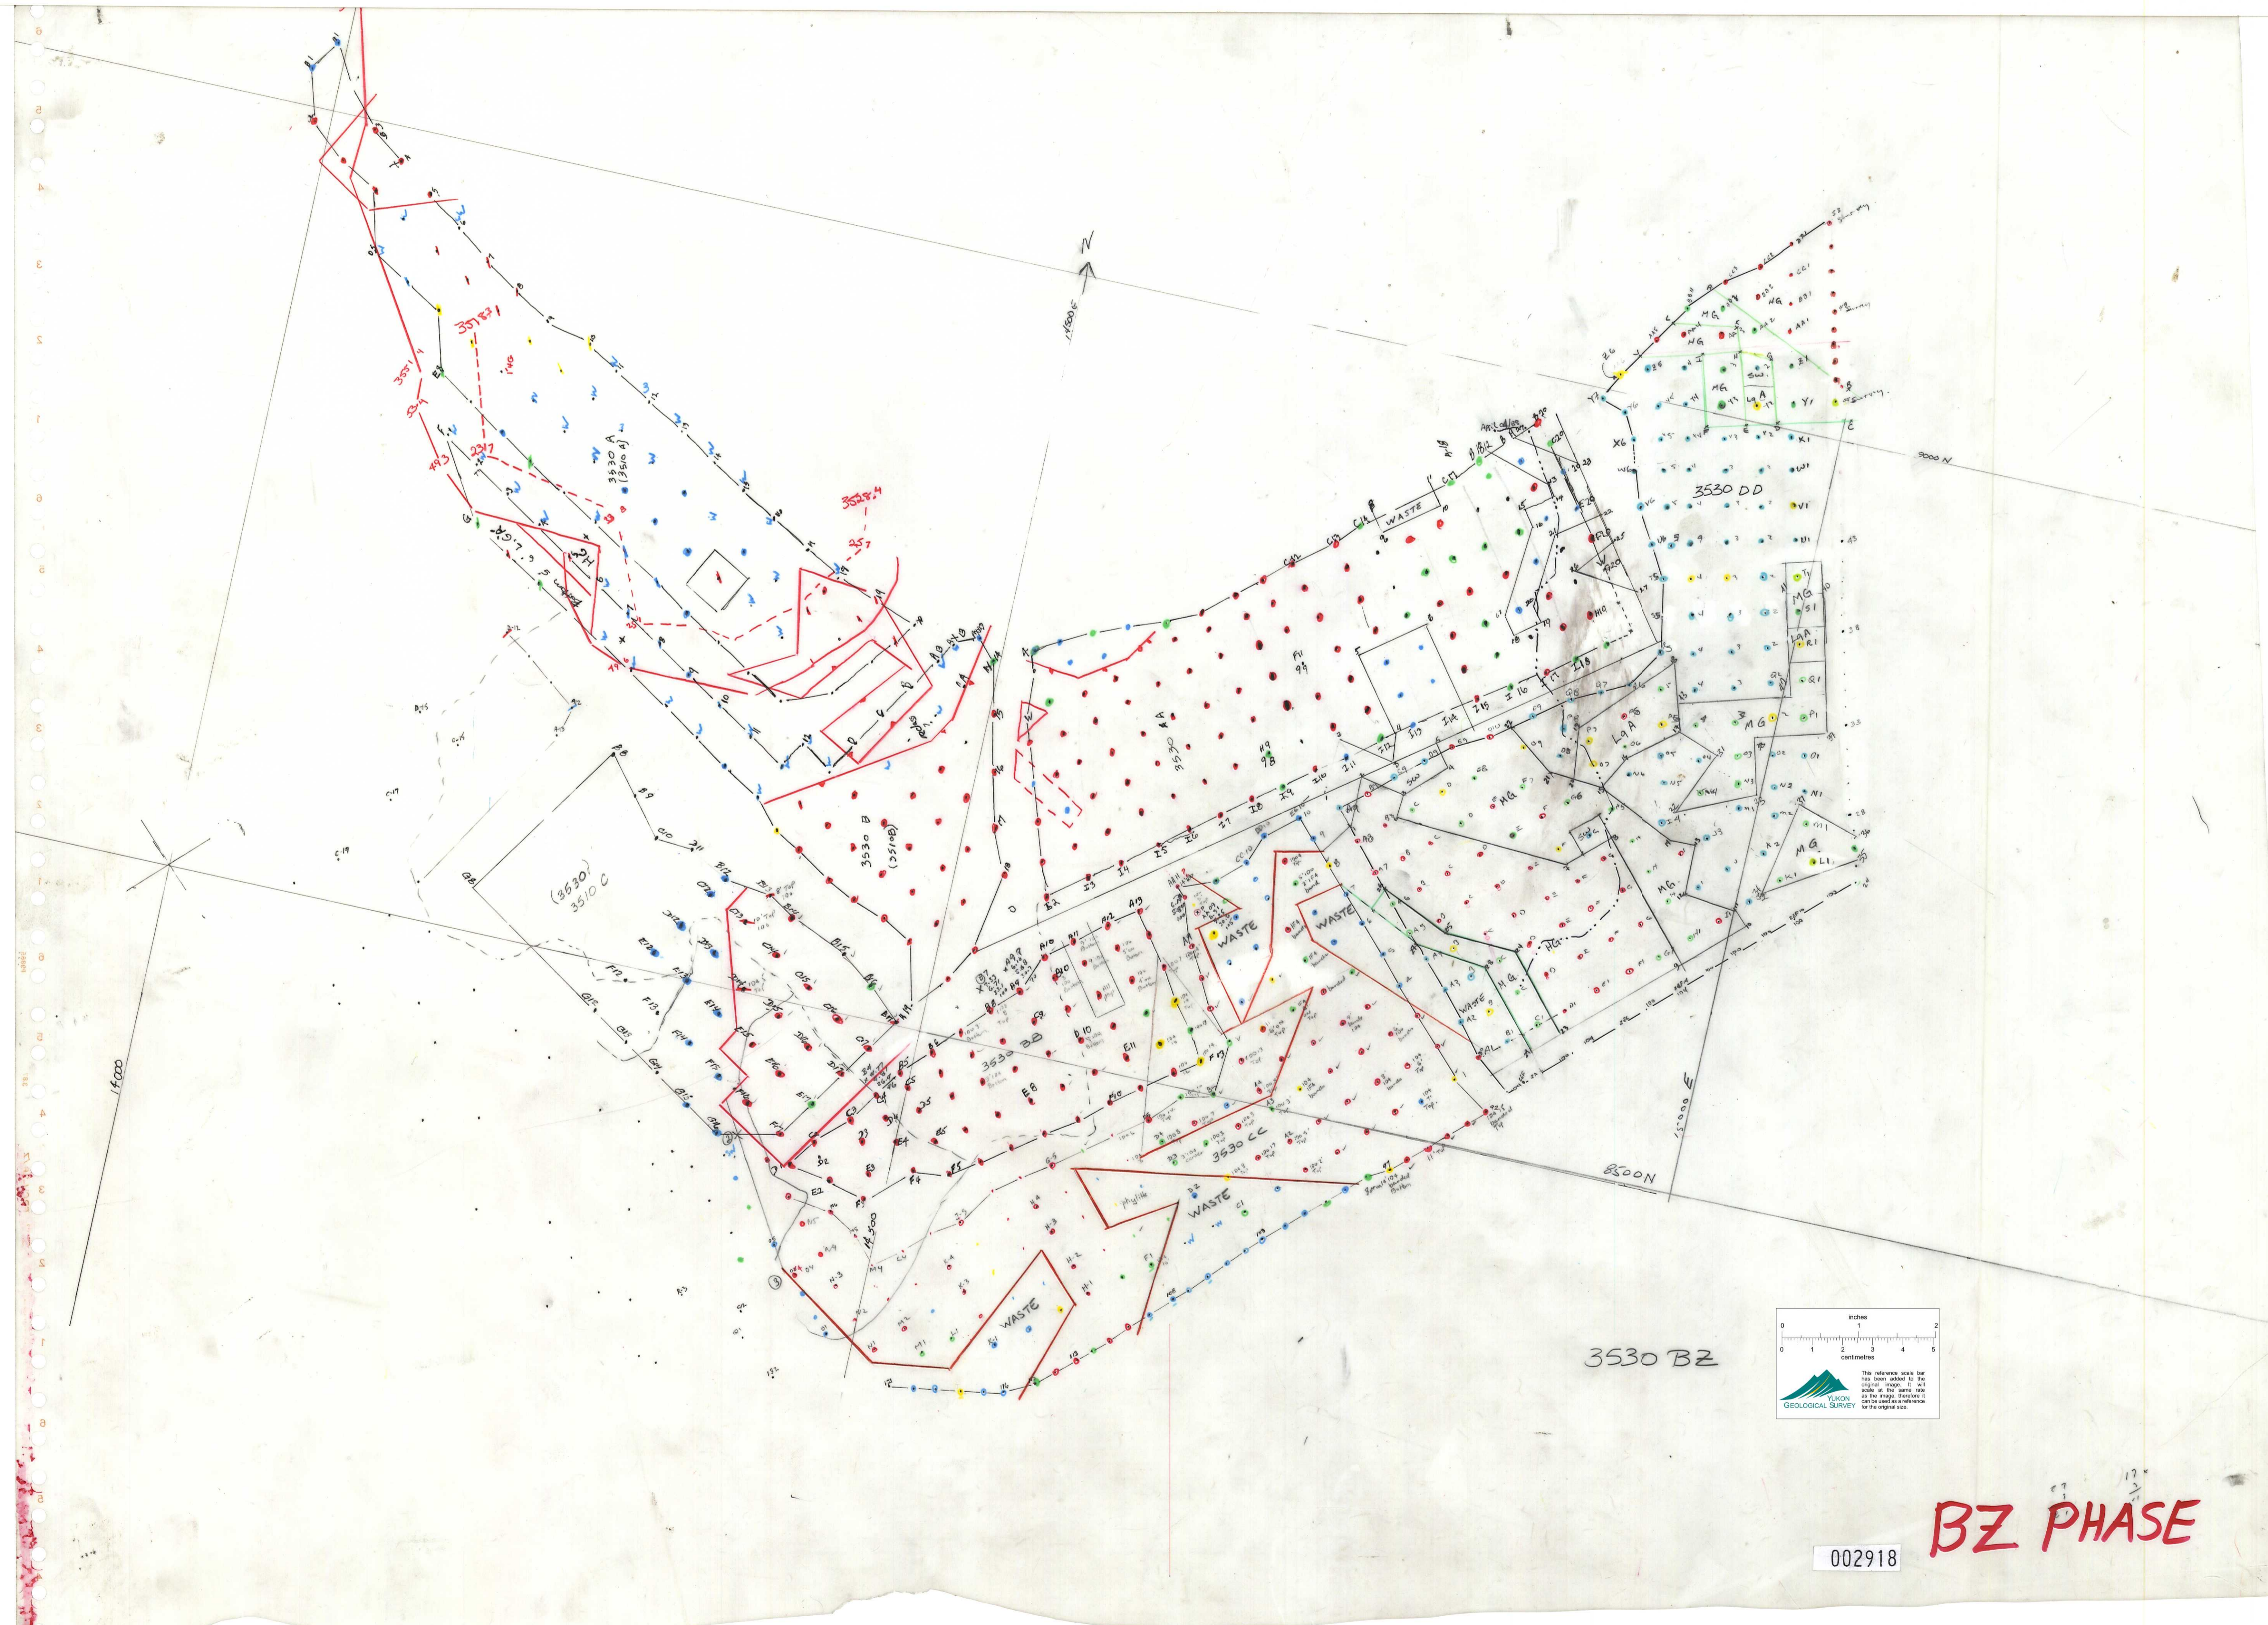

FARO PIT
BLASTHOLE MASTER
BZ 3530

SCALE 1:600

BZ PHASE

002918