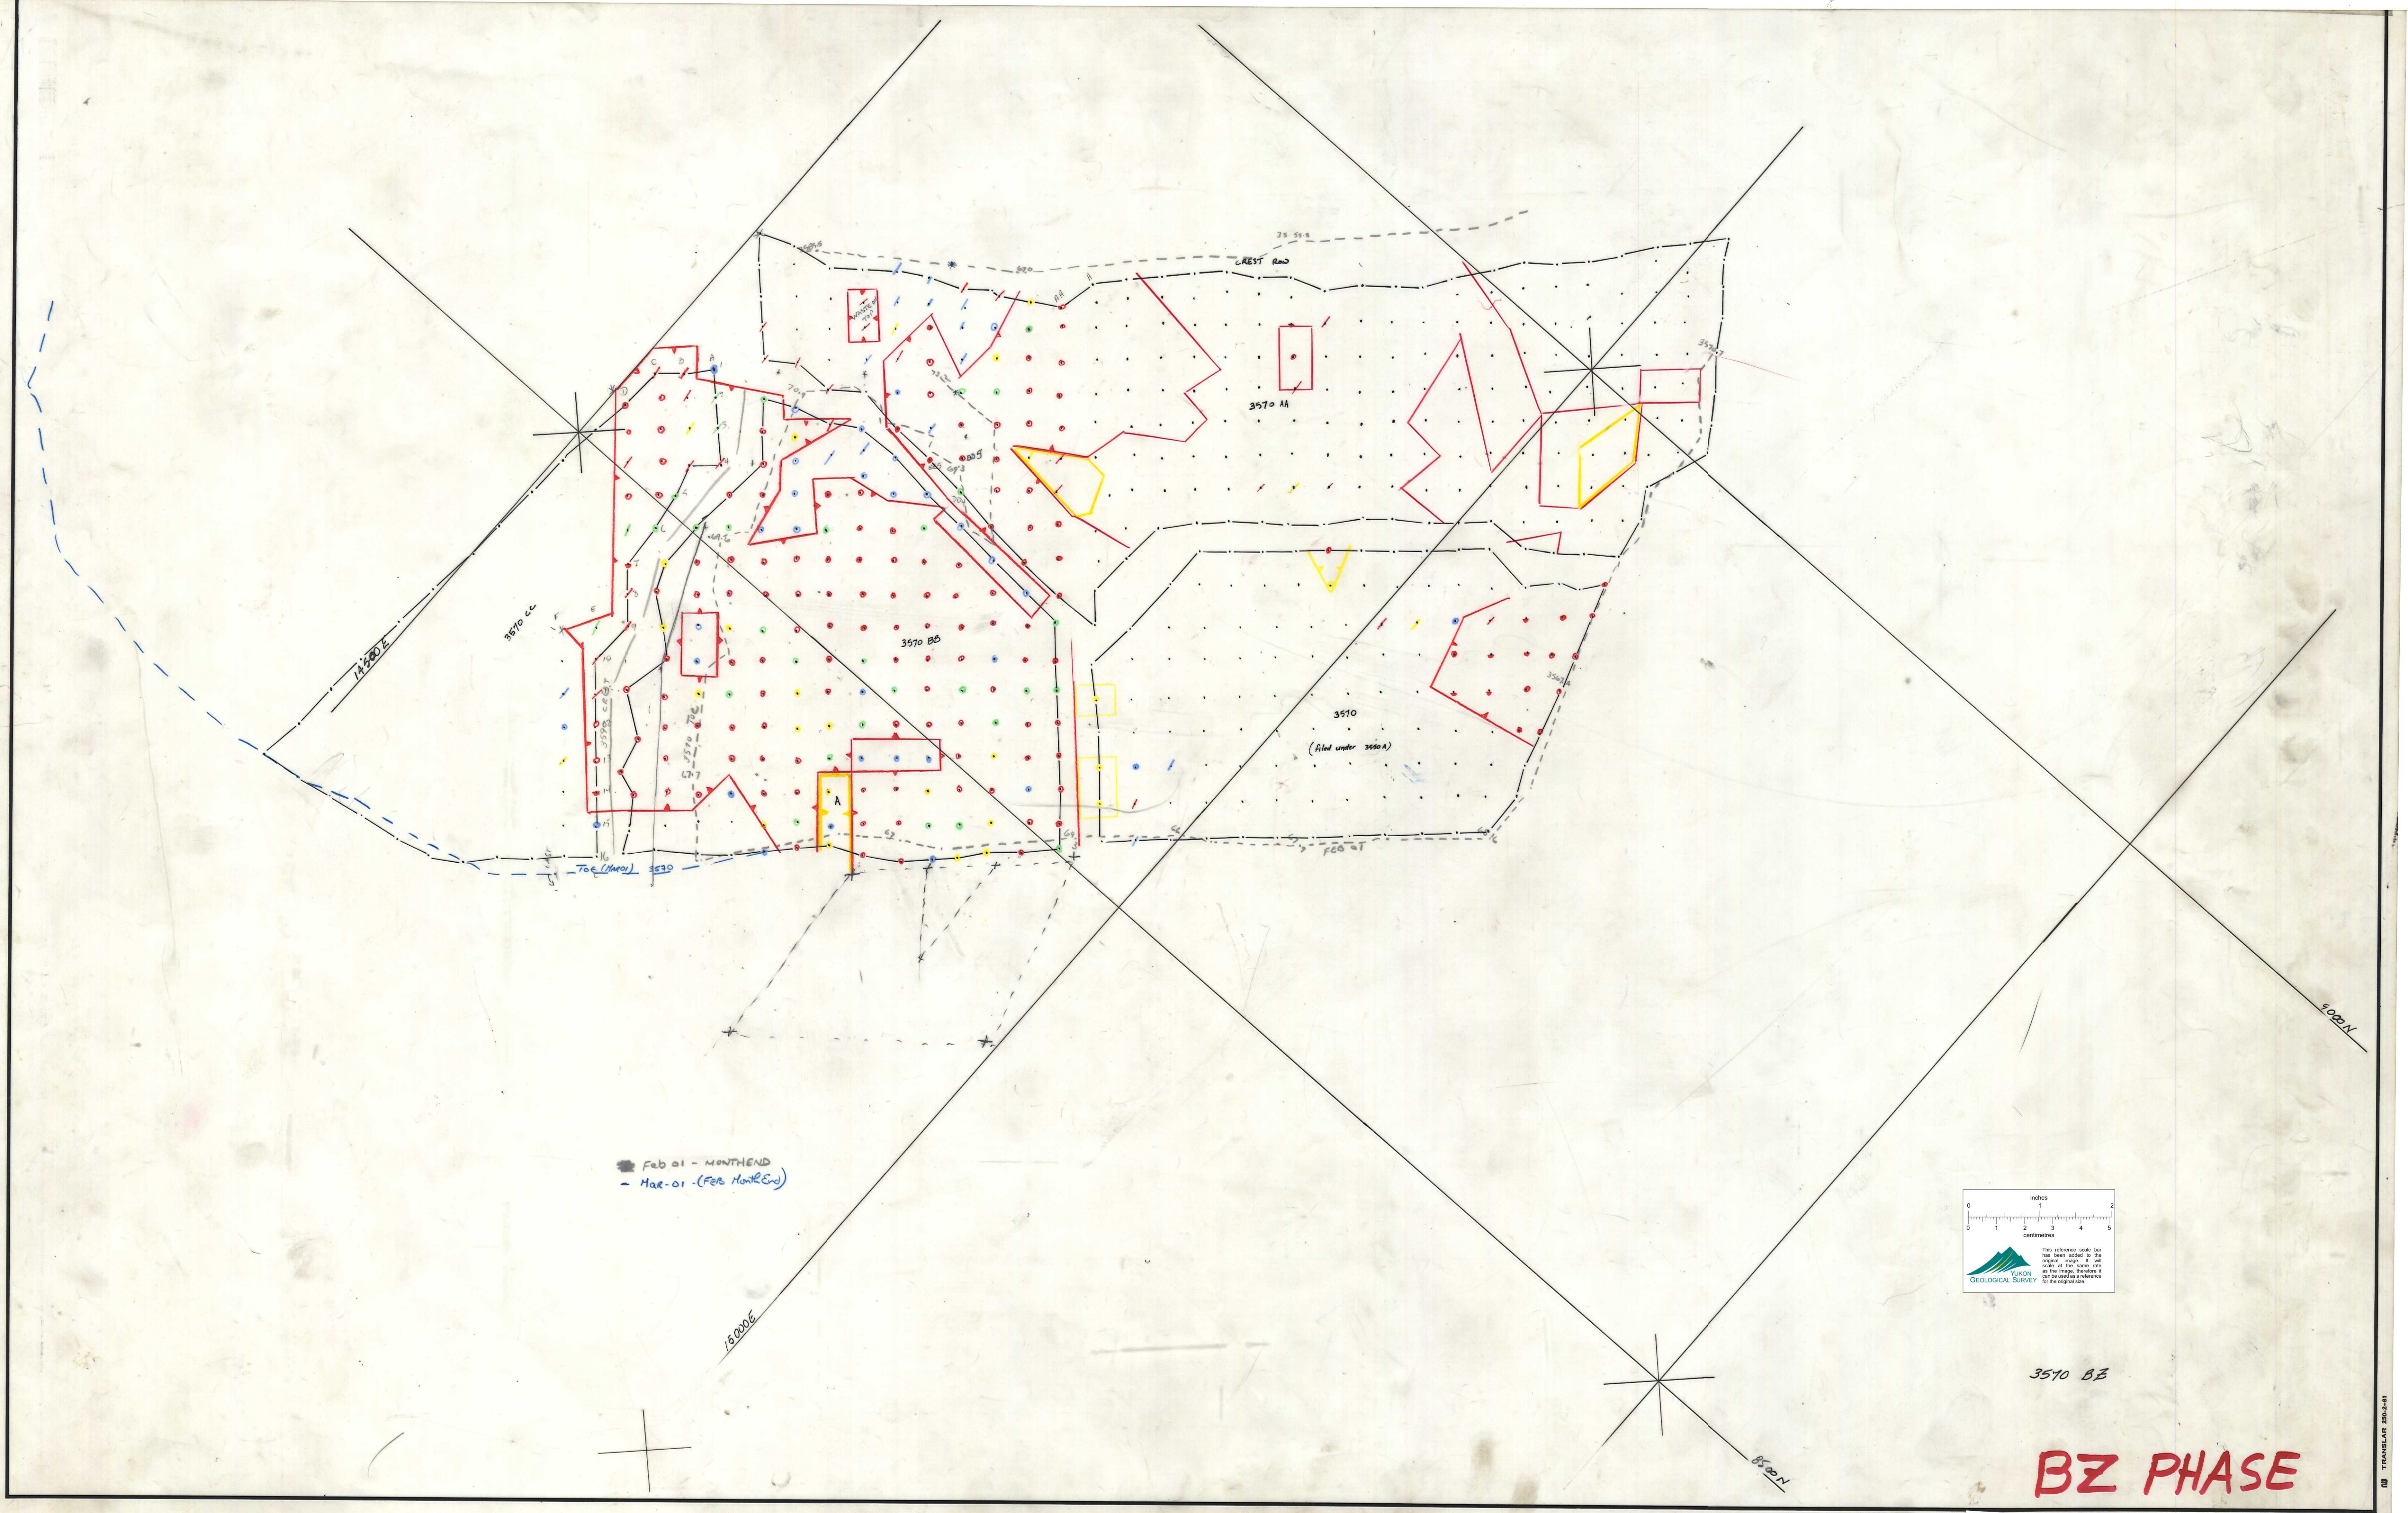

FARO PIT
BLASTHOLE MASTER
BZ 3570

SCALE 1:600

■ Feb-01 - MONTEND
- Mar-01 - (Feb MontEnd)

3570 BZ

BZ PHASE

002919

MINERAL GEOLOGICAL SURVEY