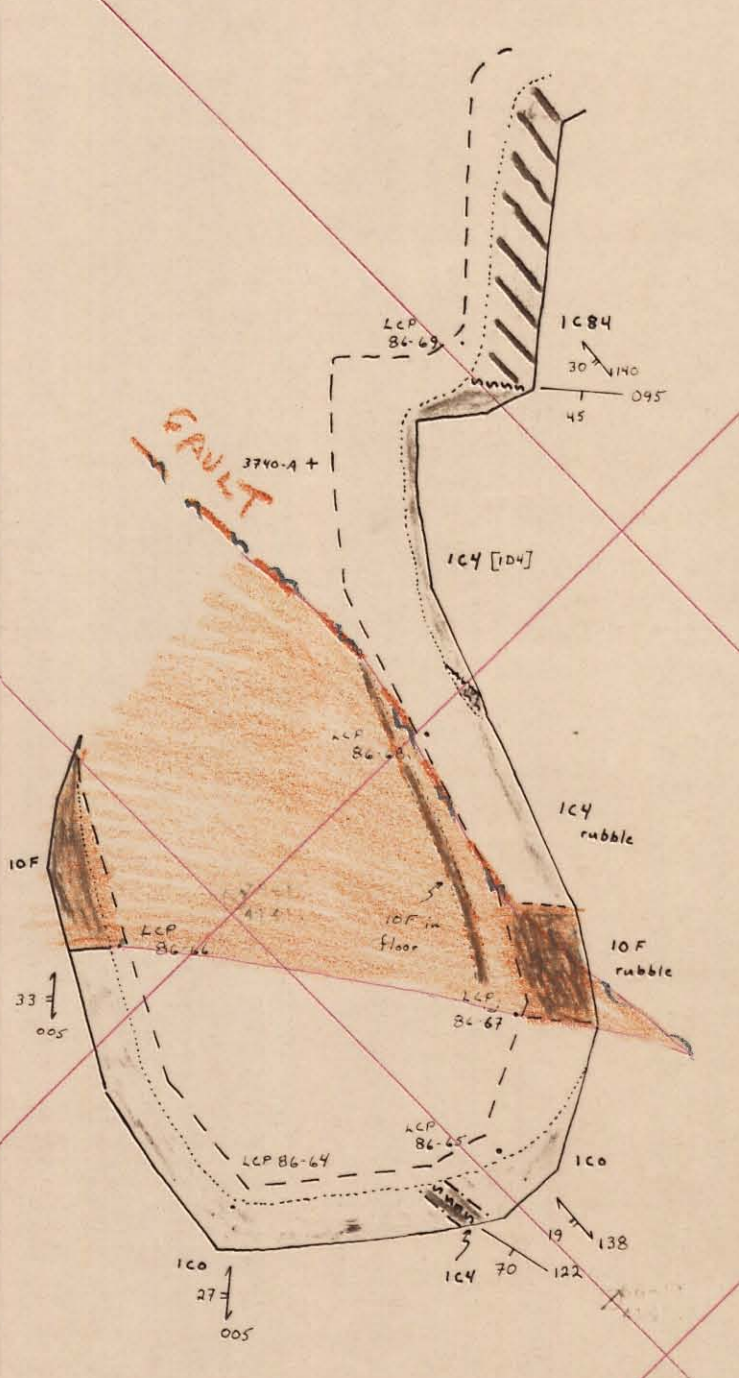

ADJOINING MAP SHEET 11

CYPRUS ANVIL MINING CORPORATION  
FARO DEPOSIT - MAP SHEET 8  
GEOLOGY - 3740 Bench

003015

1722-29

ADJOINING MAP SHEETS

3740