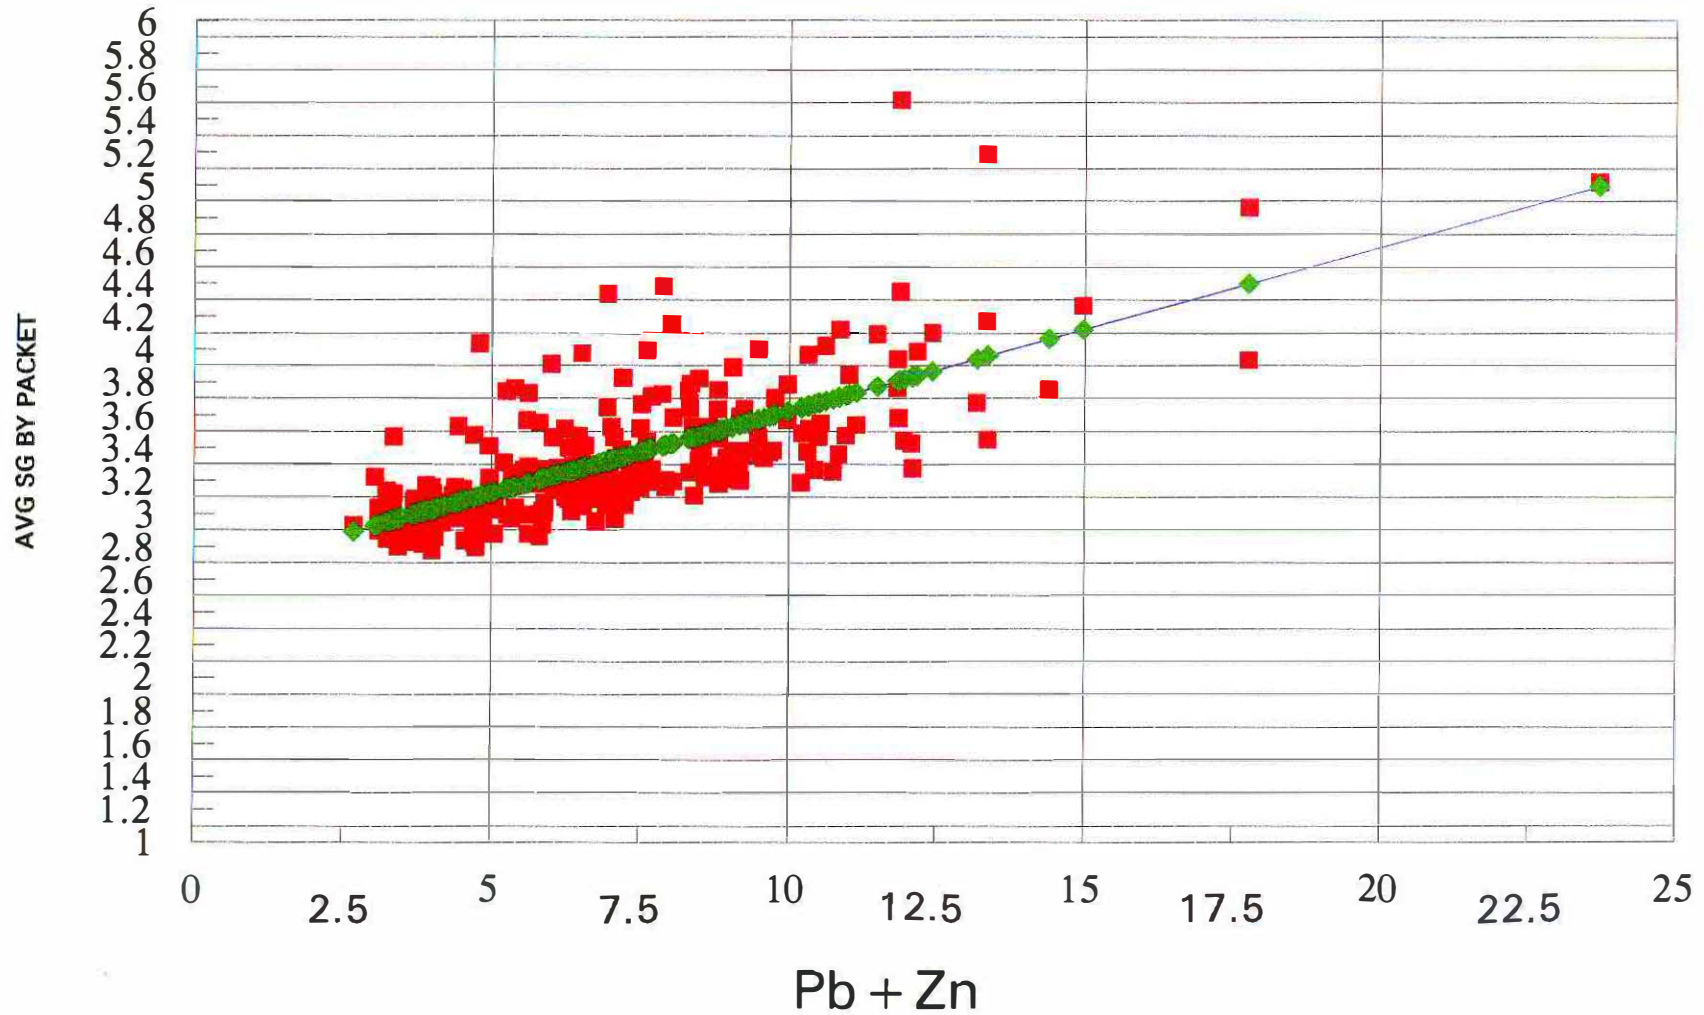

003299

PACKET SG vs Pb + Zn GRUM ORE

DATA USED FOR REGRESSION FROM 1216-1252 BENCH

DATE: 96-02-06 HFWoo D:\123R4D\FILES\SGPLT.WK3