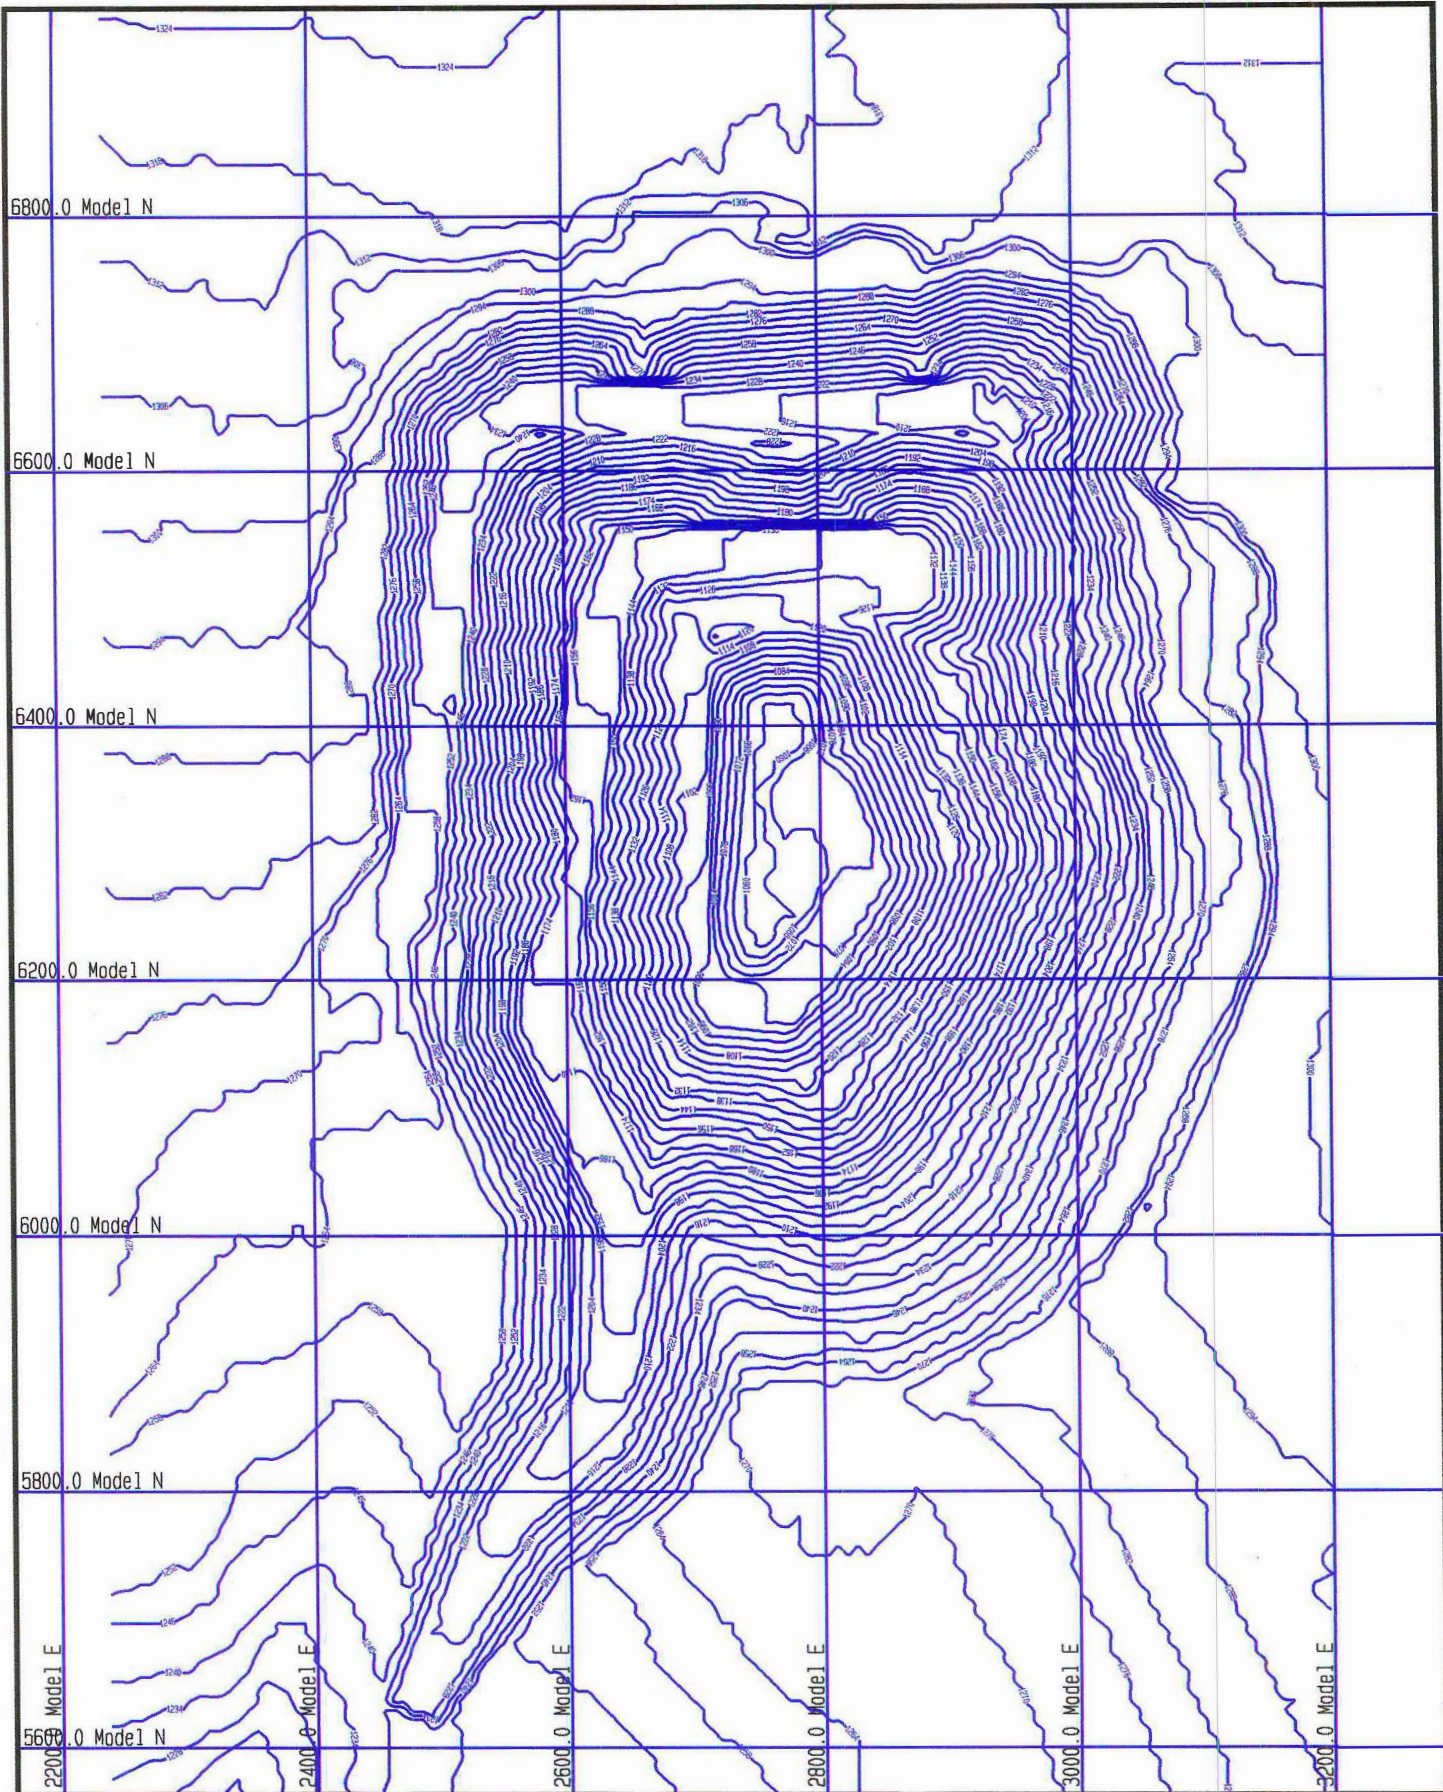

Anvil Range Mining Corporation
 P.O. Box 1000
 Faro, YT
 Y0B 1K0

DATE: 03/26/96 TIME: 15: 04: 13

SCALE (HOR) 1: 6000 SCALE (VERT) 1: 6000

Grum Pit

Slot Cut Stage 3 to 1048

003555

Anvil Range Mining Corporation
 P.O. Box 1000
 Faro, YT
 Y0B 1K0

Grum Pit

Slot Cut Stage 2 to 1060

DATE: 03/26/96 TIME: 17: 12: 02

SCALE (HOR) 1: 6000 SCALE (VERT) 1: 6000

Anvil Range Mining Corporation
 P.O. Box 1000
 Faro, YT
 Y0B 1K0

DATE: 03/26/96 TIME: 17: 31: 33

SCALE (HOR) 1: 6000 SCALE (VERT) 1: 6000

Grum Pit

Slot Cut Stage 1 to 1120