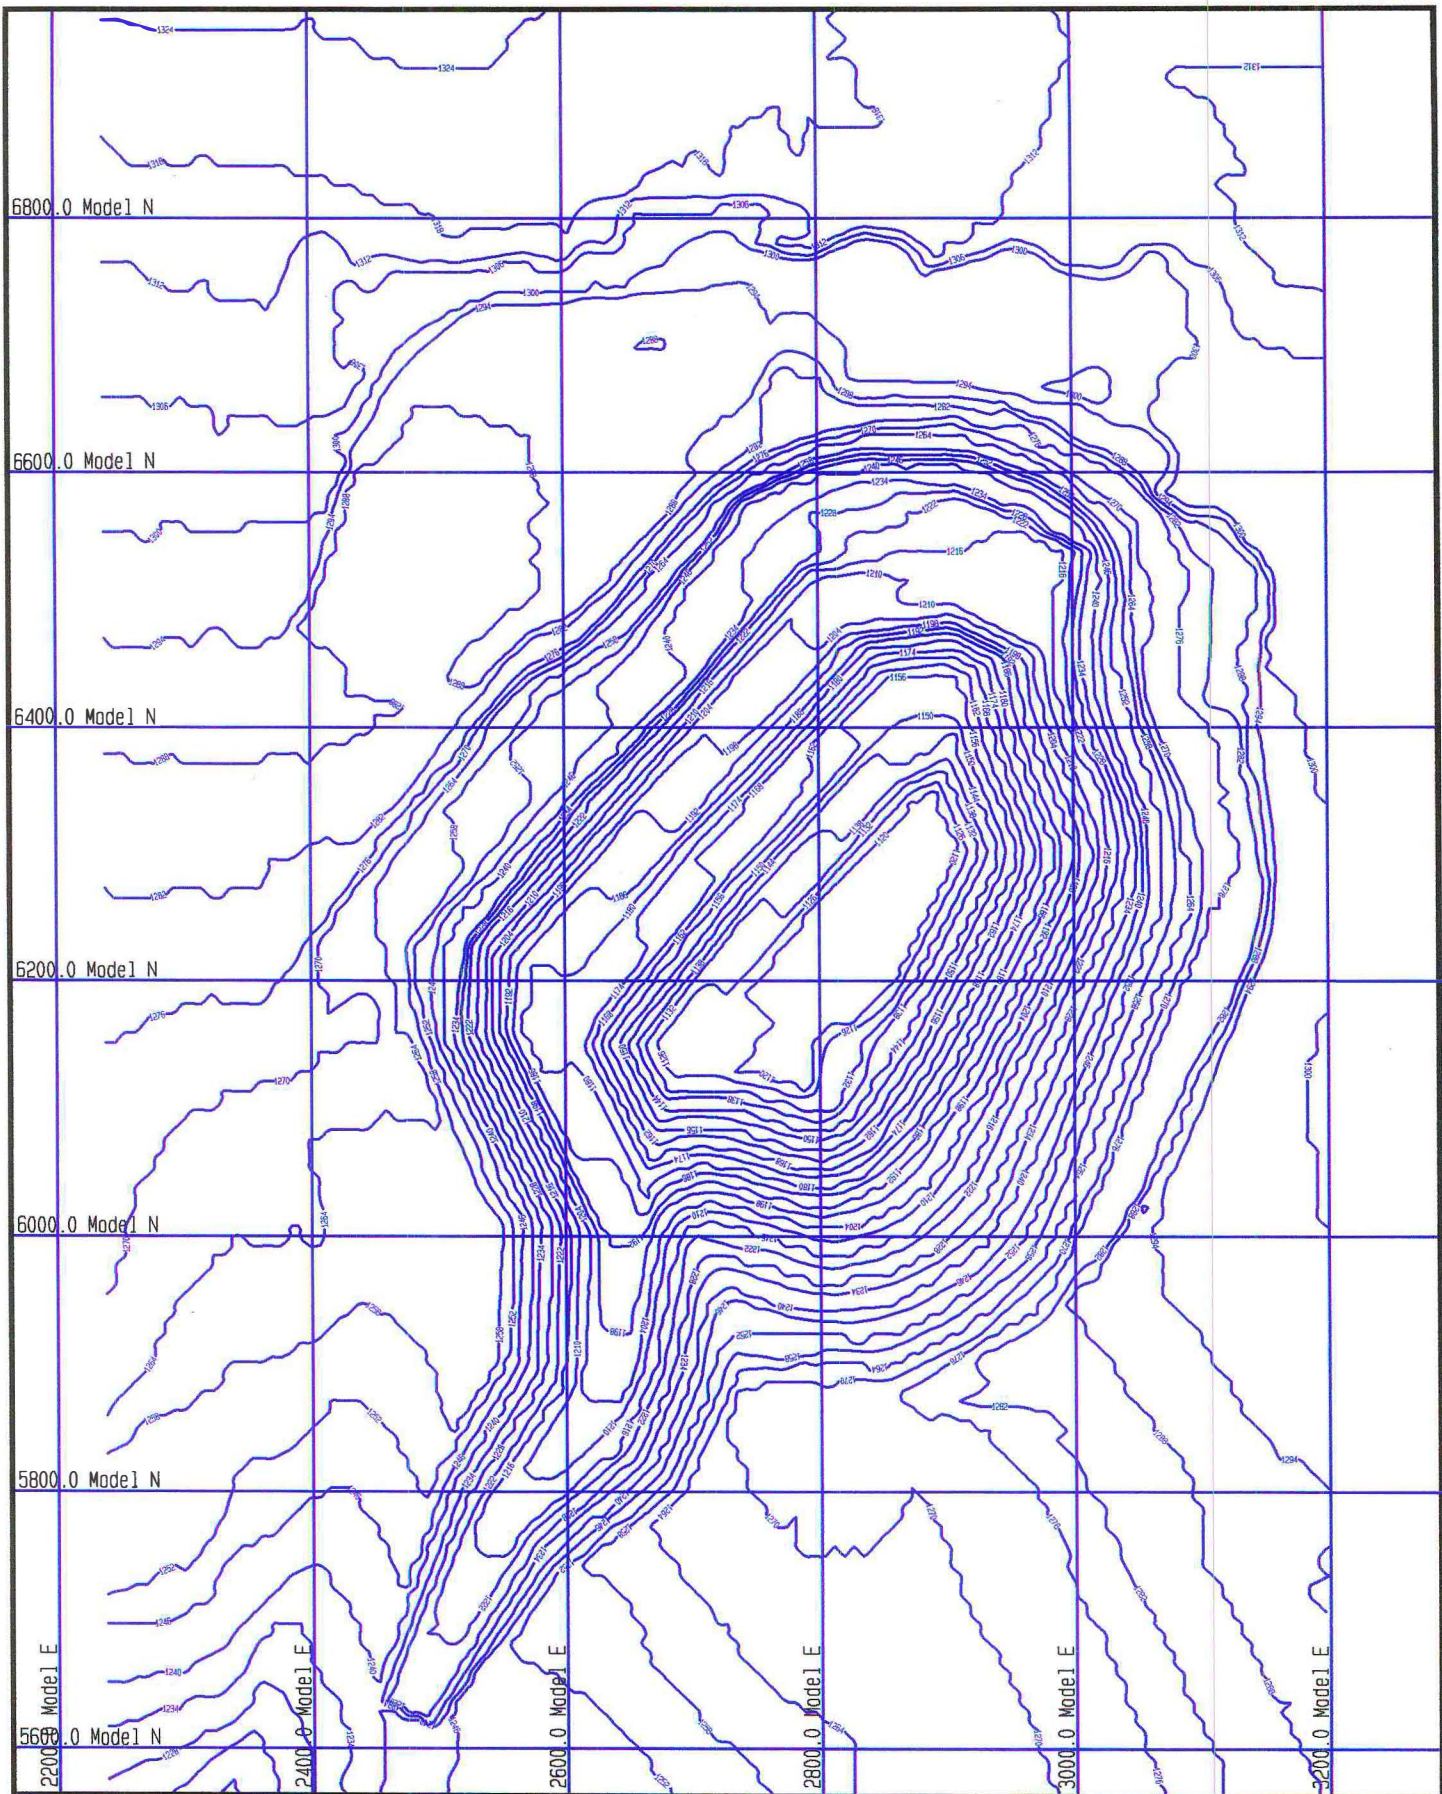

Anvil Range Mining Corporation
 P.O. Box 1000
 Faro, YT
 Y0B 1K0

DATE: 03/26/96 TIME: 15: 04: 13

SCALE (HOR) 1: 6000 SCALE (VERT) 1: 6000

Grum Pit

Slot Cut Stage 3 to 1048

003555

Anvil Range Mining Corporation
 P.O. Box 1000
 Faro, YT
 Y0B 1K0

Grum Pit

Slot Cut Stage 2 to 1060

DATE: 03/26/96 TIME: 17: 12: 02

SCALE (HOR) 1: 6000 SCALE (VERT) 1: 6000

Anvil Range Mining Corporation
 P.O. Box 1000
 Faro, YT
 Y0B 1K0

DATE: 03/26/96 TIME: 17: 31: 33

SCALE (HOR) 1: 6000 SCALE (VERT) 1: 6000

Grum Pit

Slot Cut Stage 1 to 1120