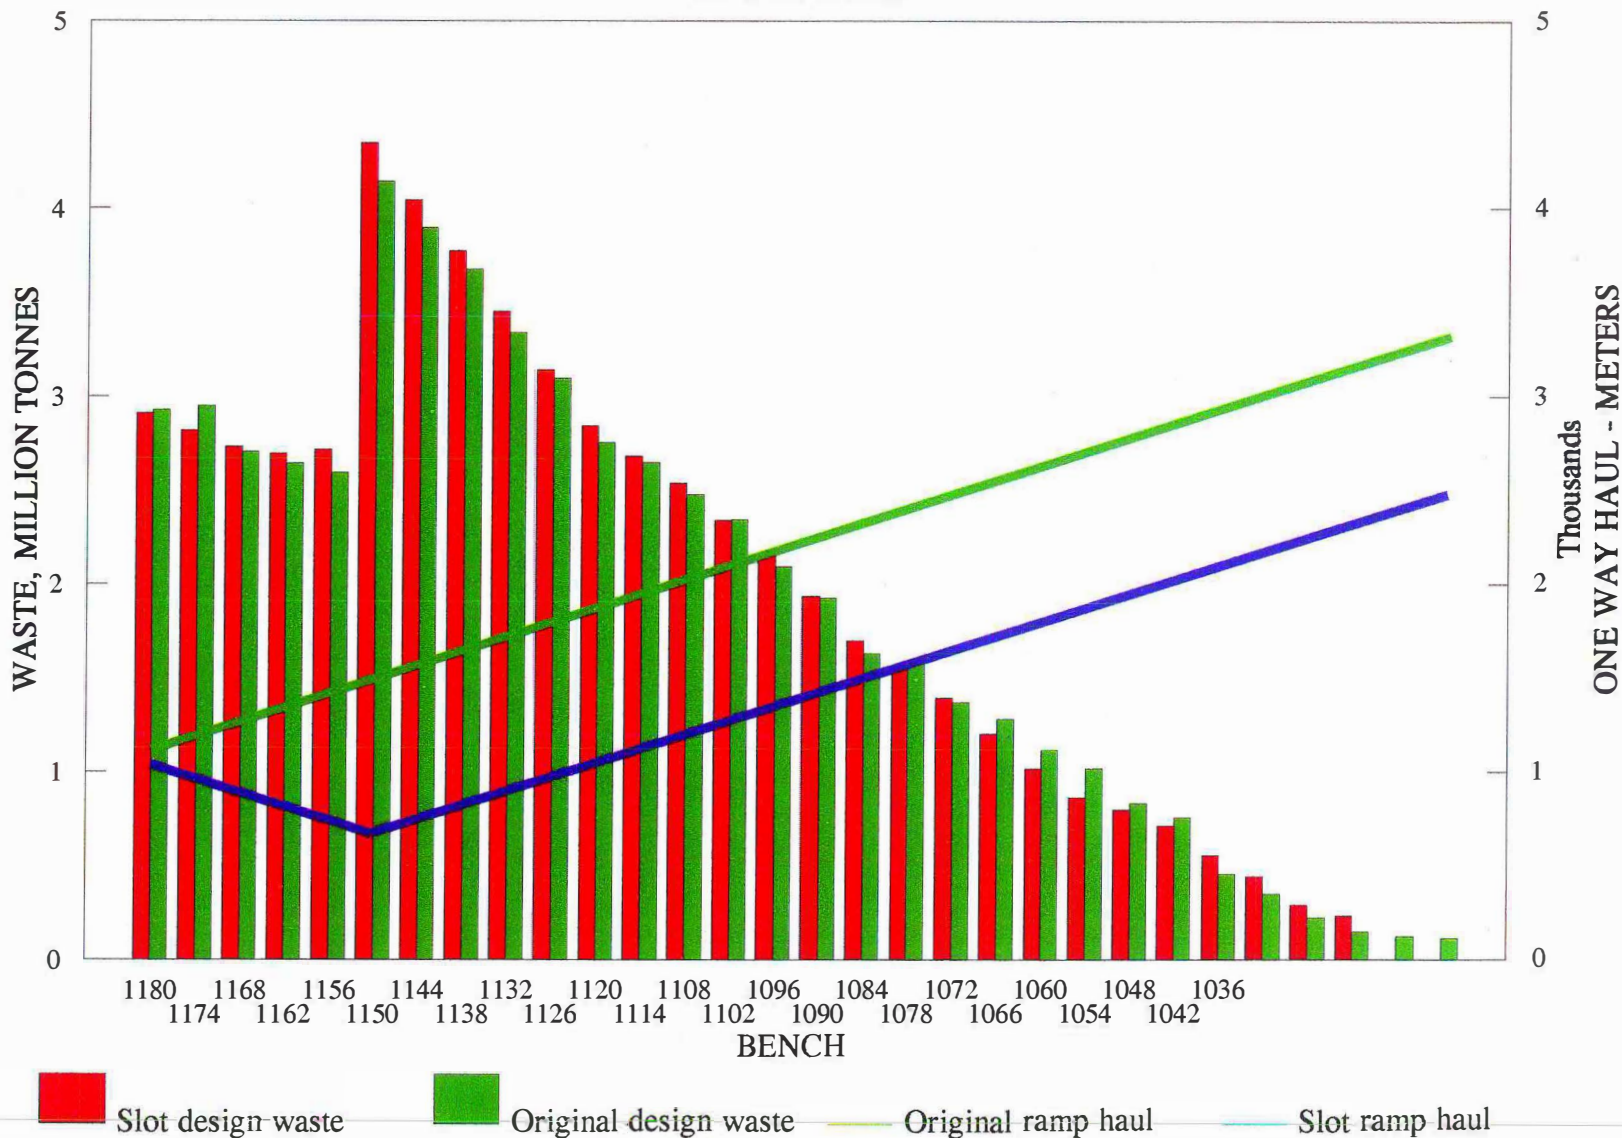

# HAULAGE DISTANCE COMPARISON

TO 1240 DUMP

003556