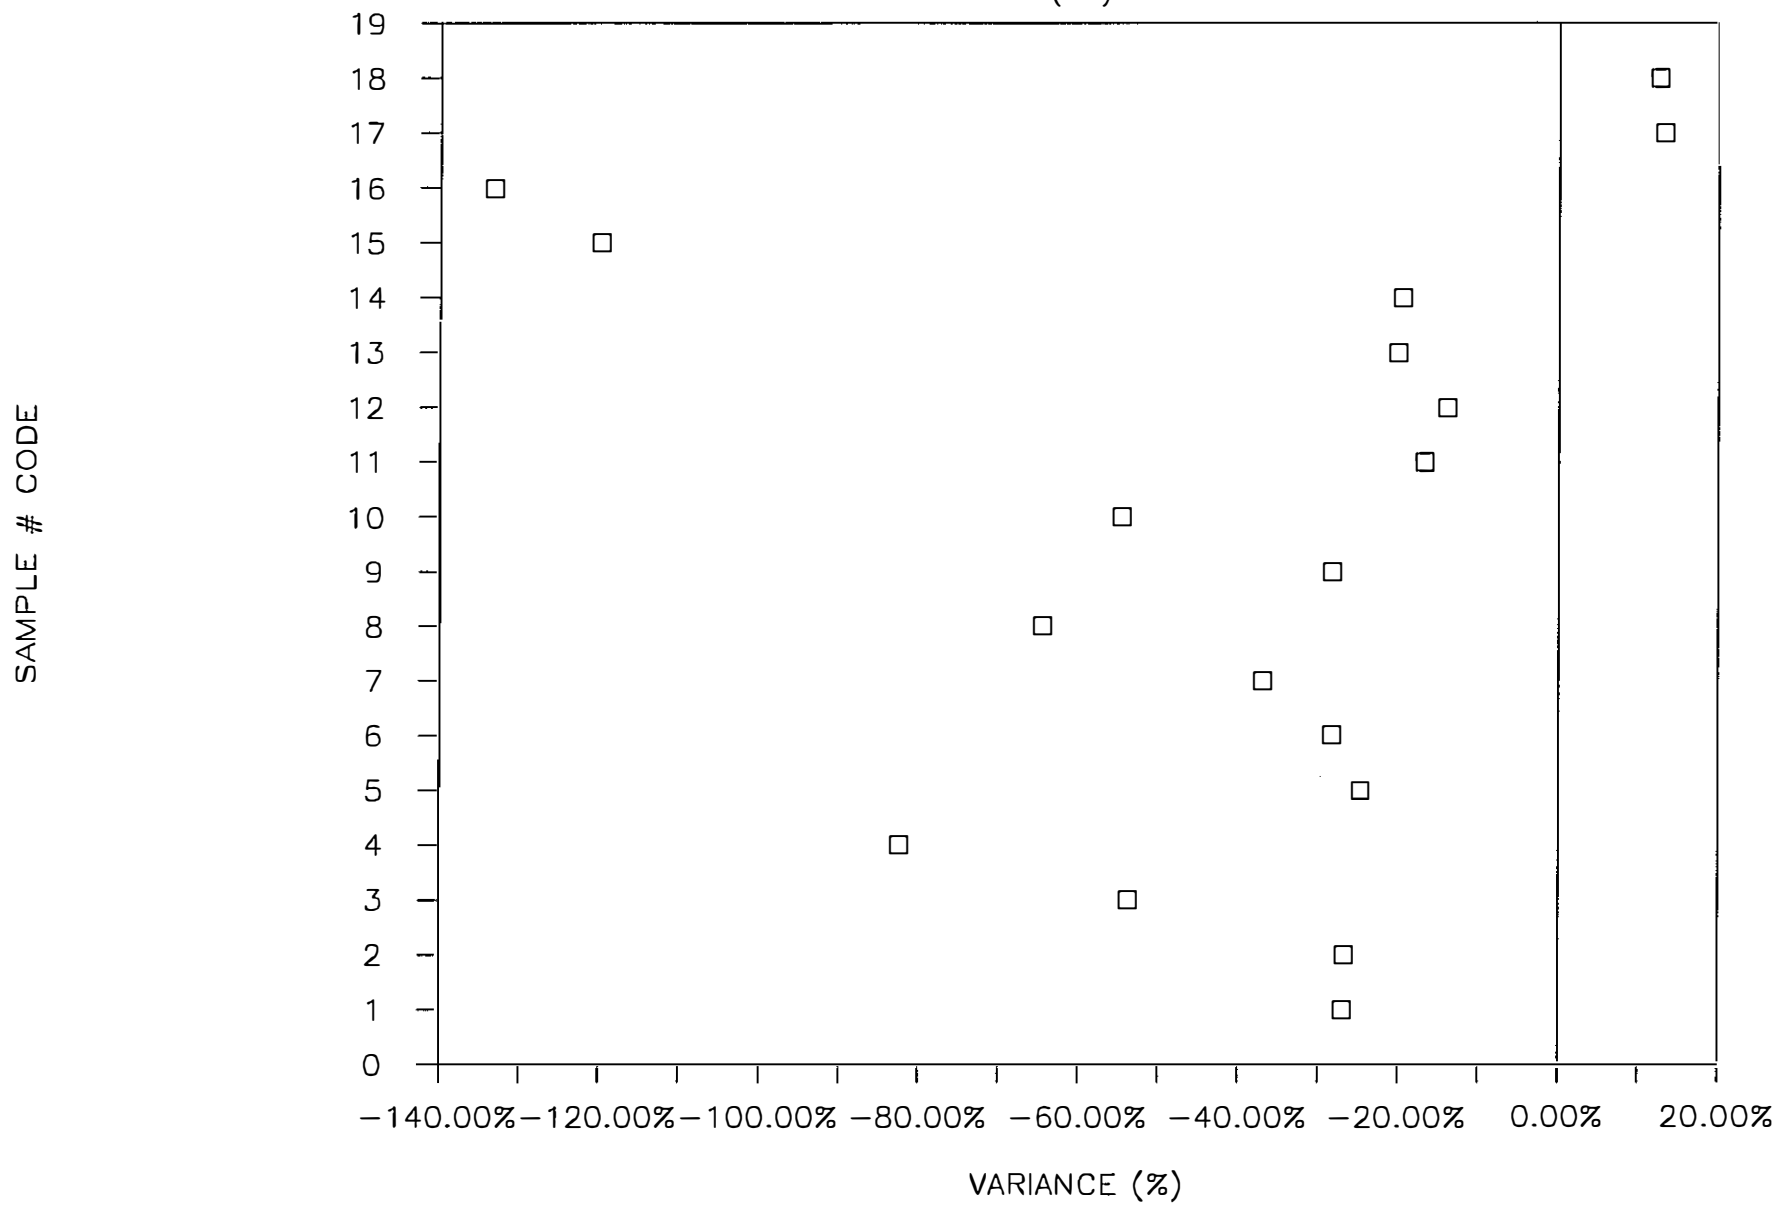

NAL INITIAL Vs. NAL PEA VARIANCE

(Au)