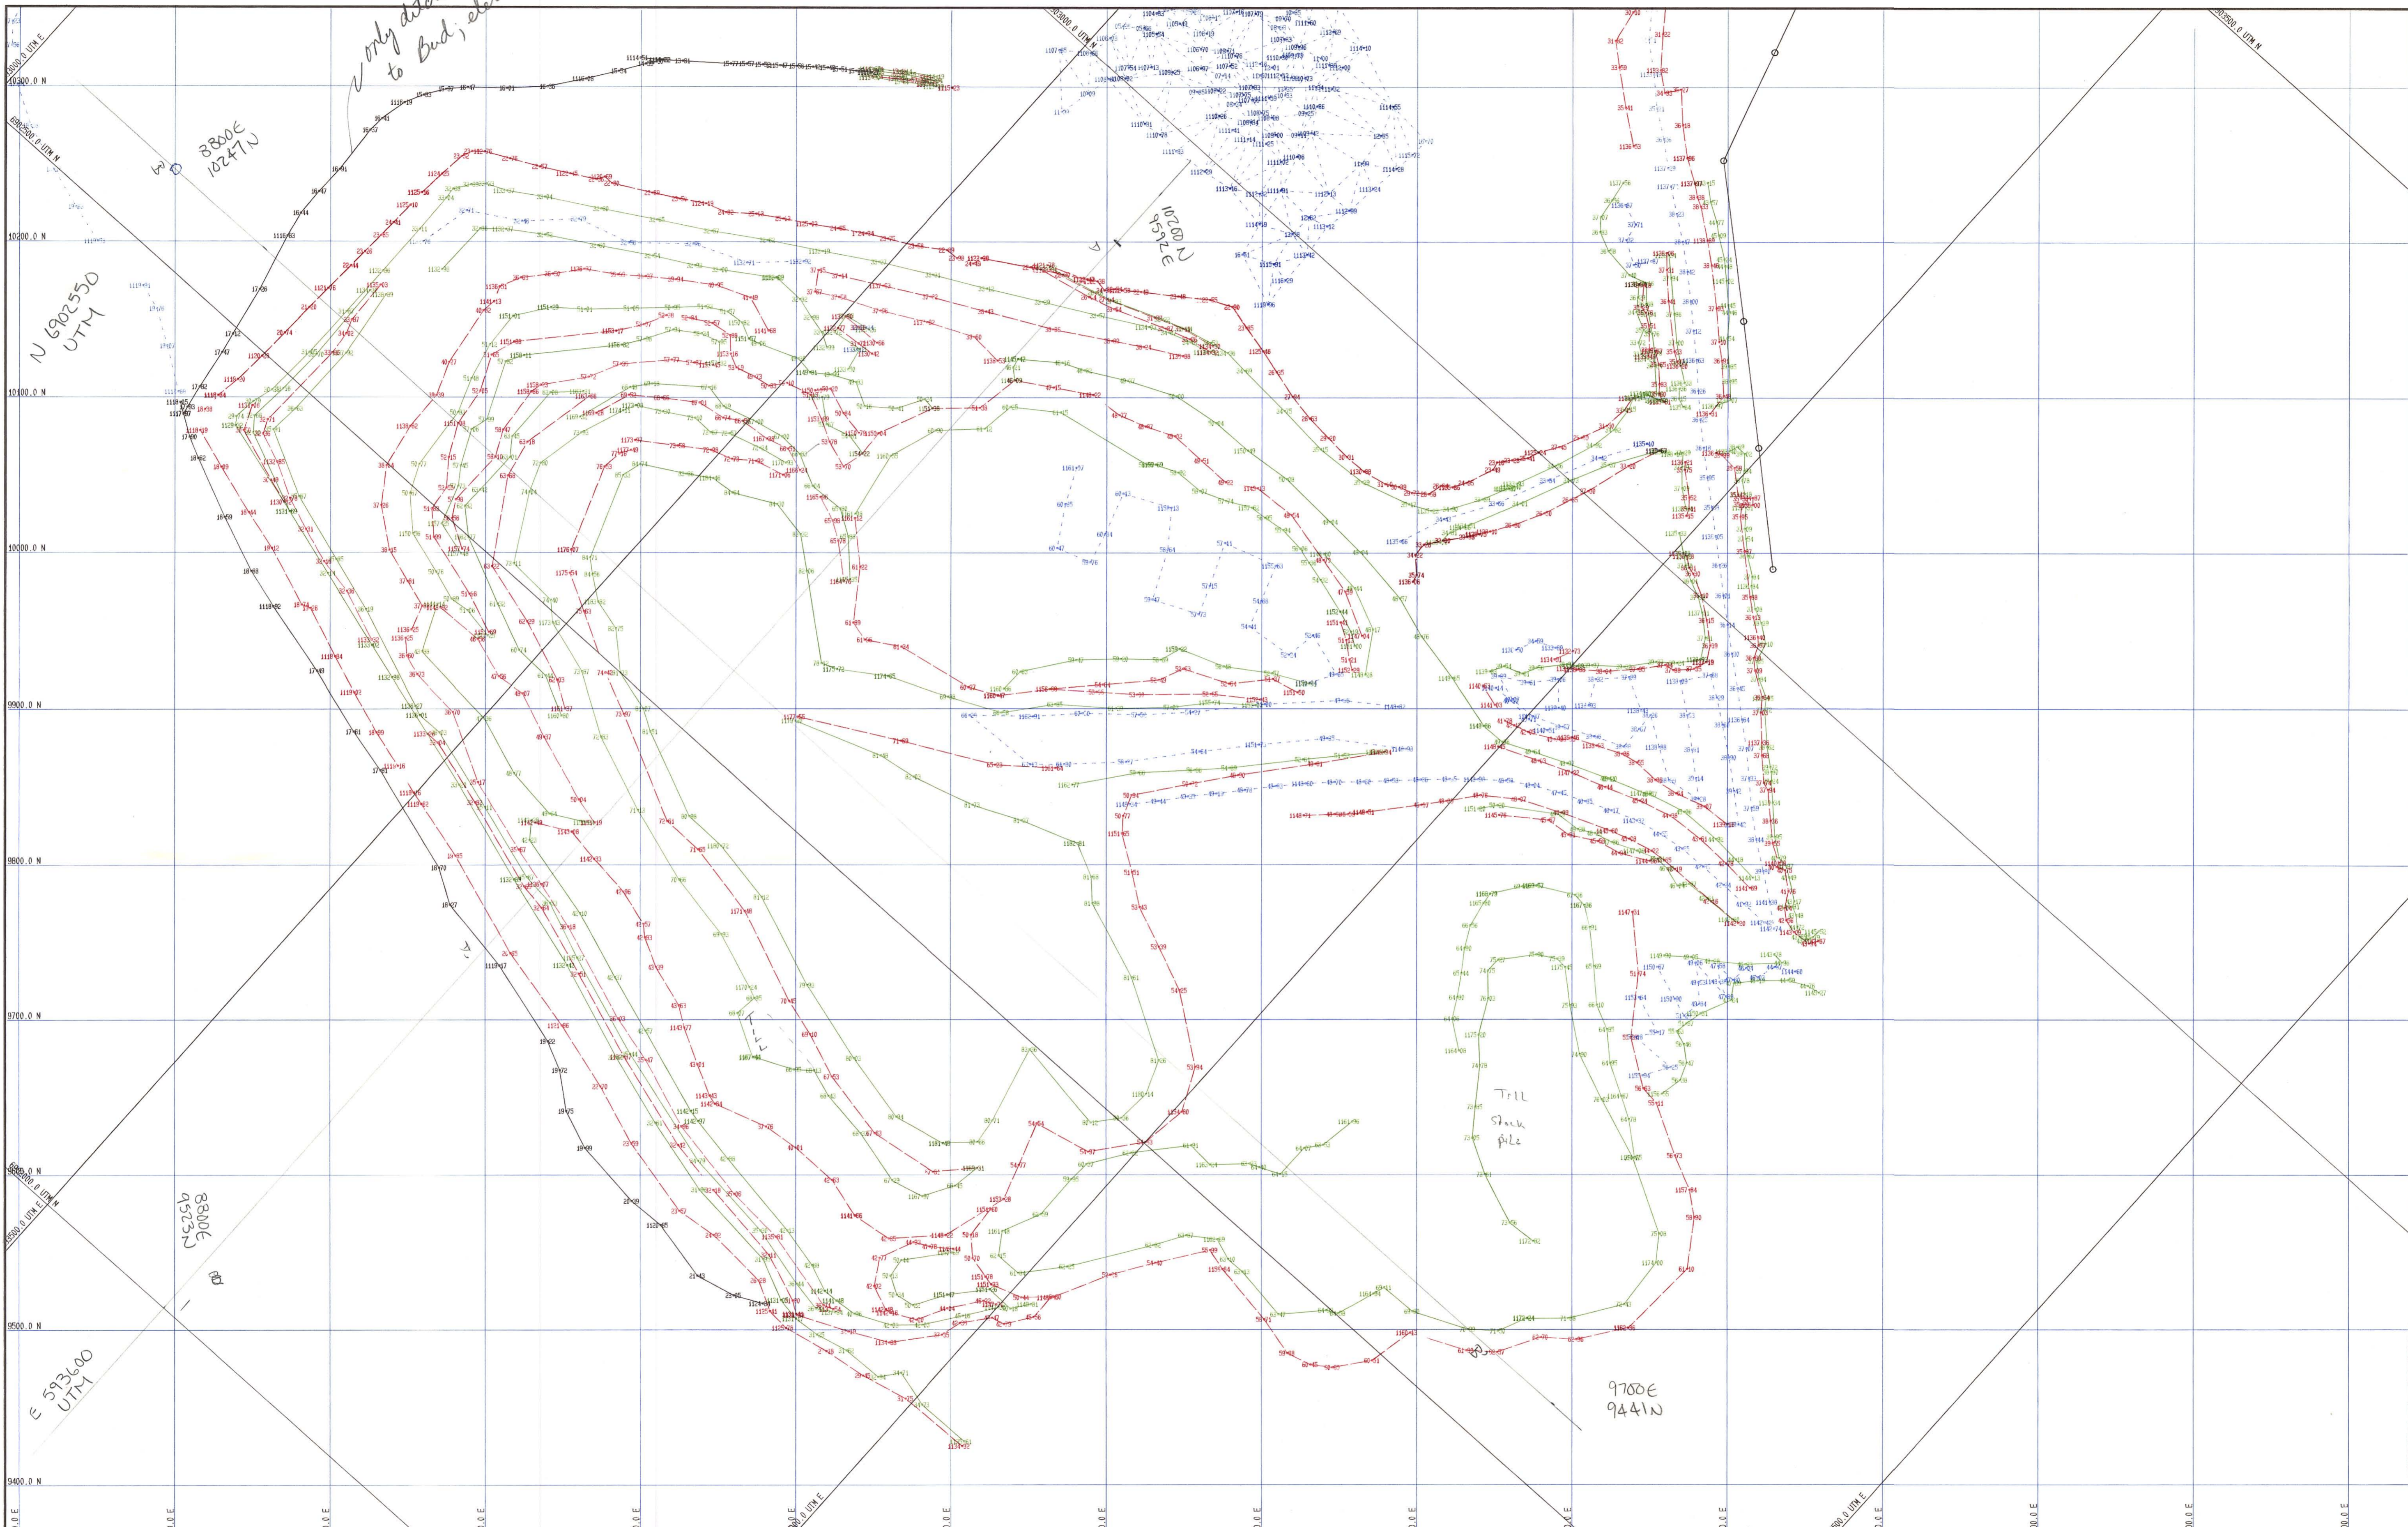

Only ditch location given to Bud; elevations removed

BUTICK-PLOT GEMCOM Services Inc.	DATE = 25-02-93 TIME = 15:50:22	Curragh Resources Faro Mine Site	Current Status Map YEAR END WASTE DUMP STATUS	004133
HORIZONTAL SCALE = 1 : 2000		VERTICAL SCALE = 1 : 2000		