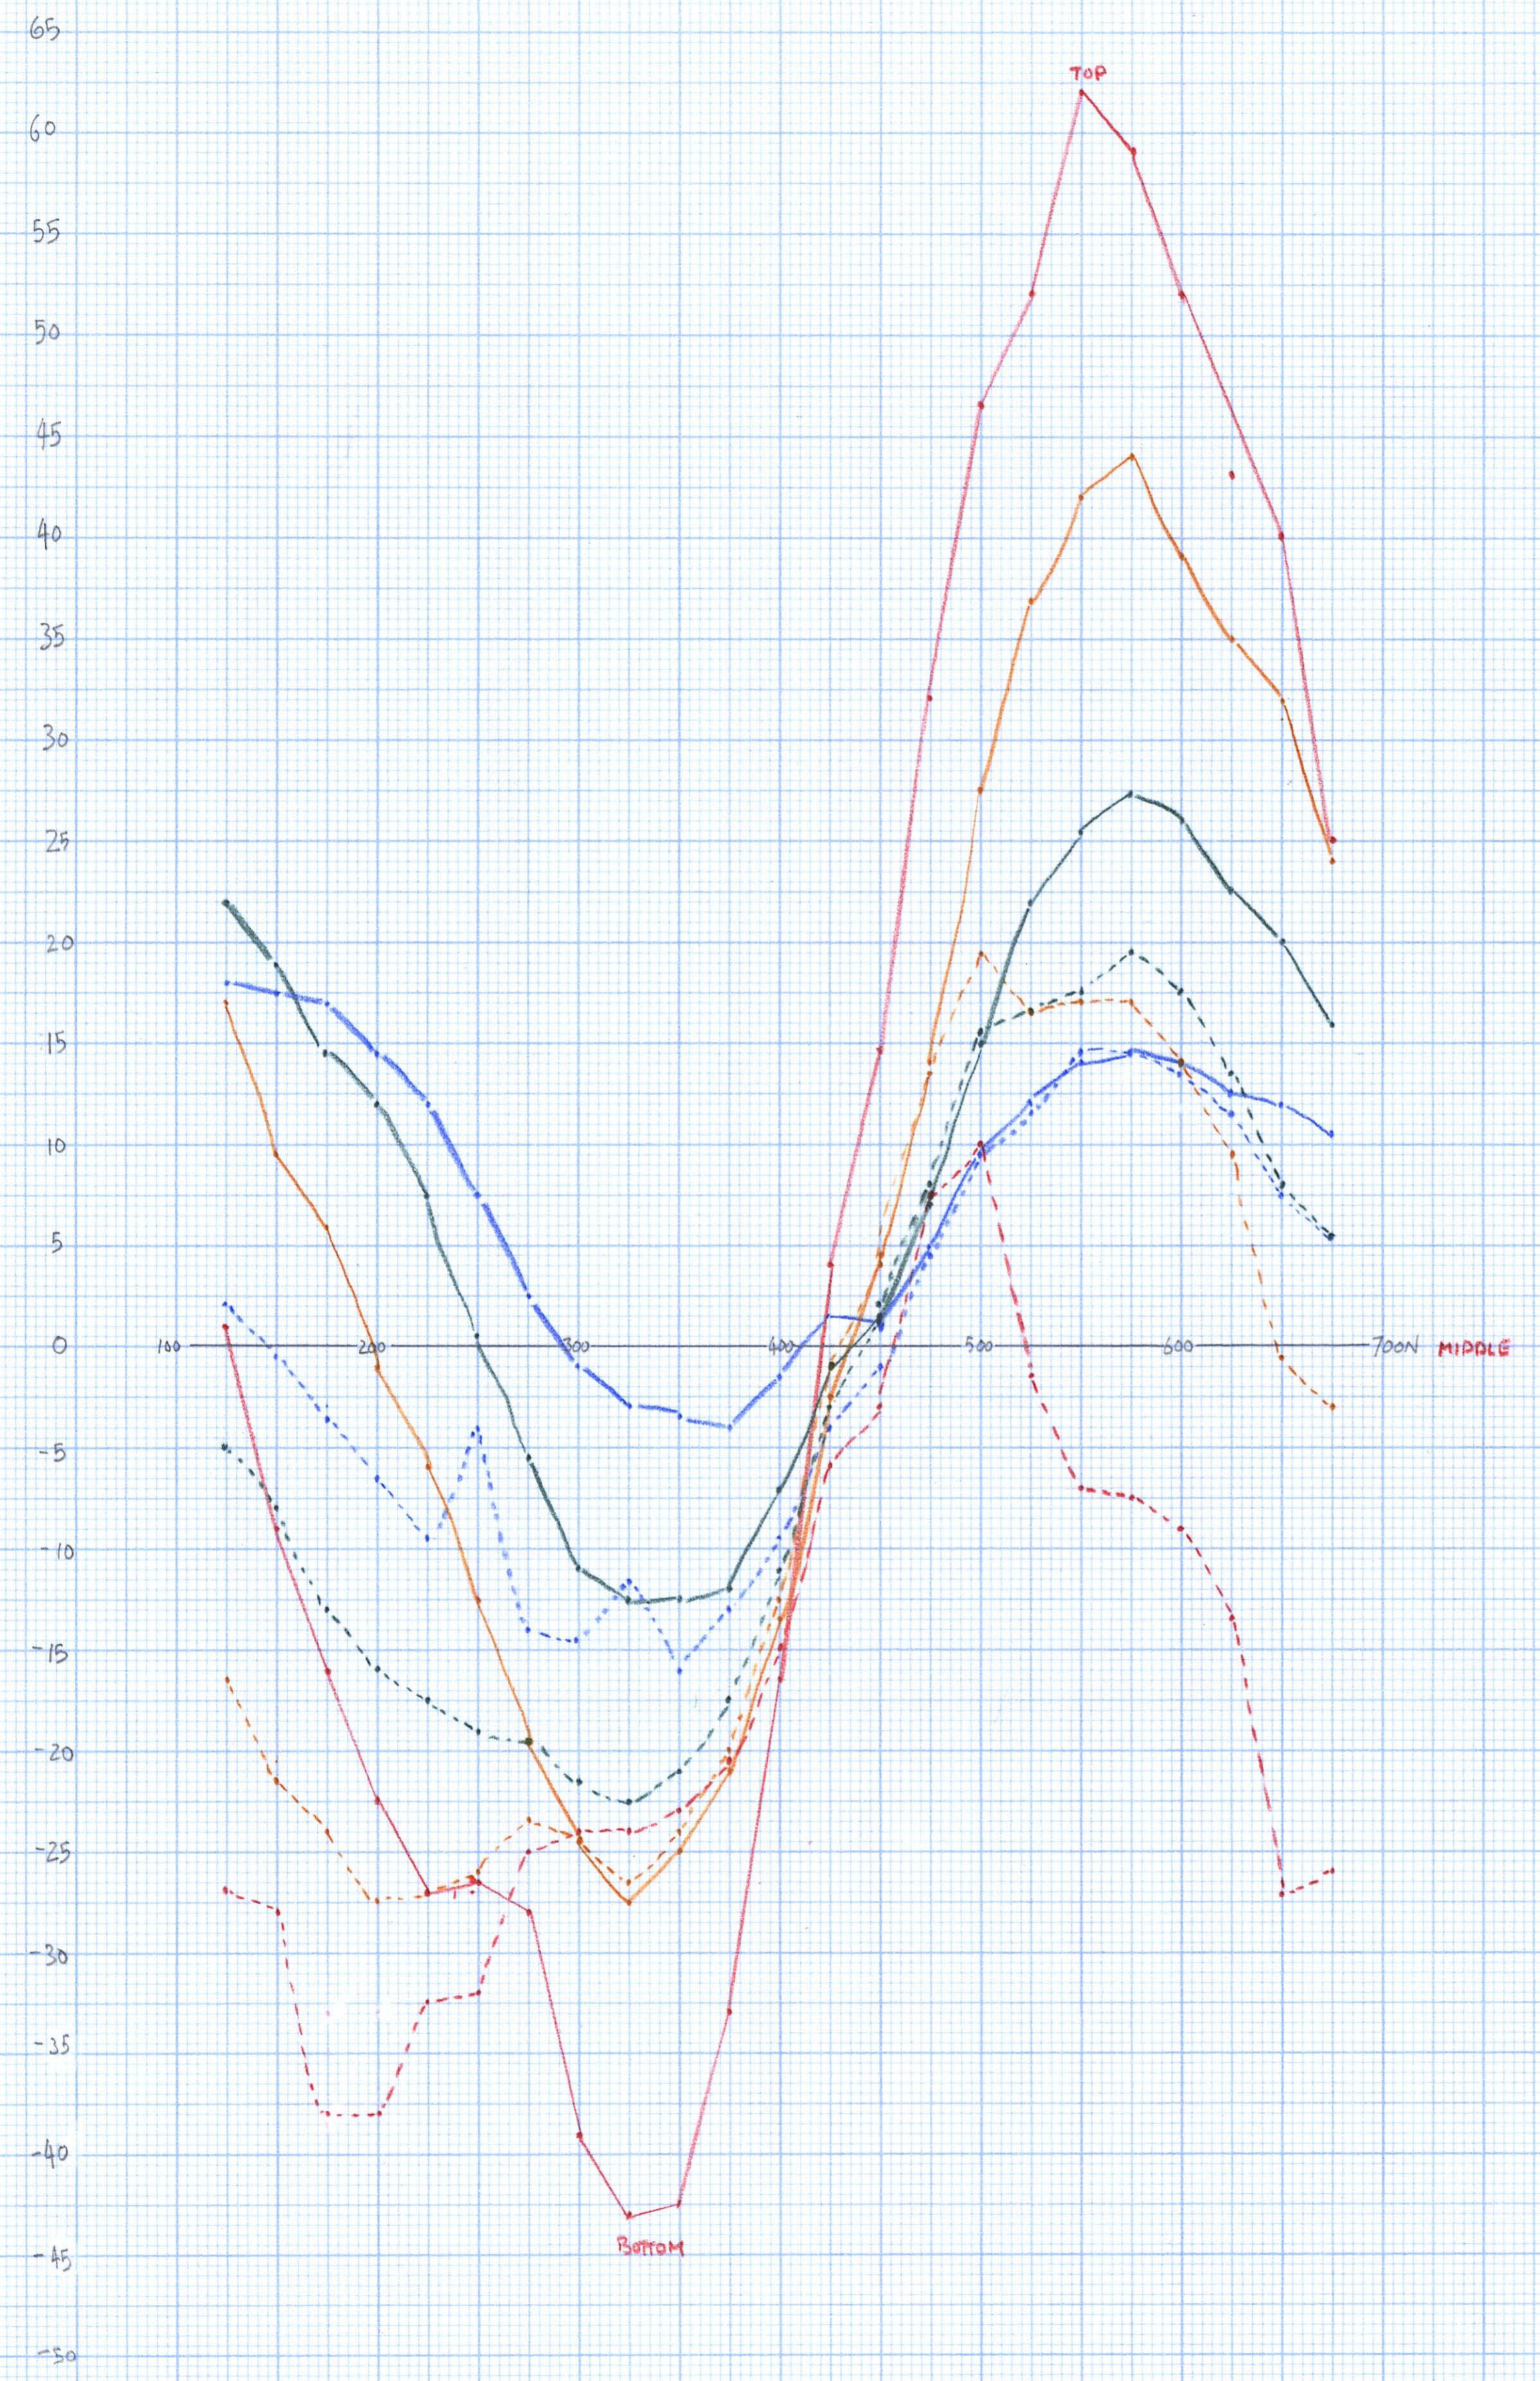

L84W d=250m
Aug 1982
2K/1MM

OK

1
2
3
4

NO DOUGHNUTS TODAY
TRY A GNOMES CAP.

004188