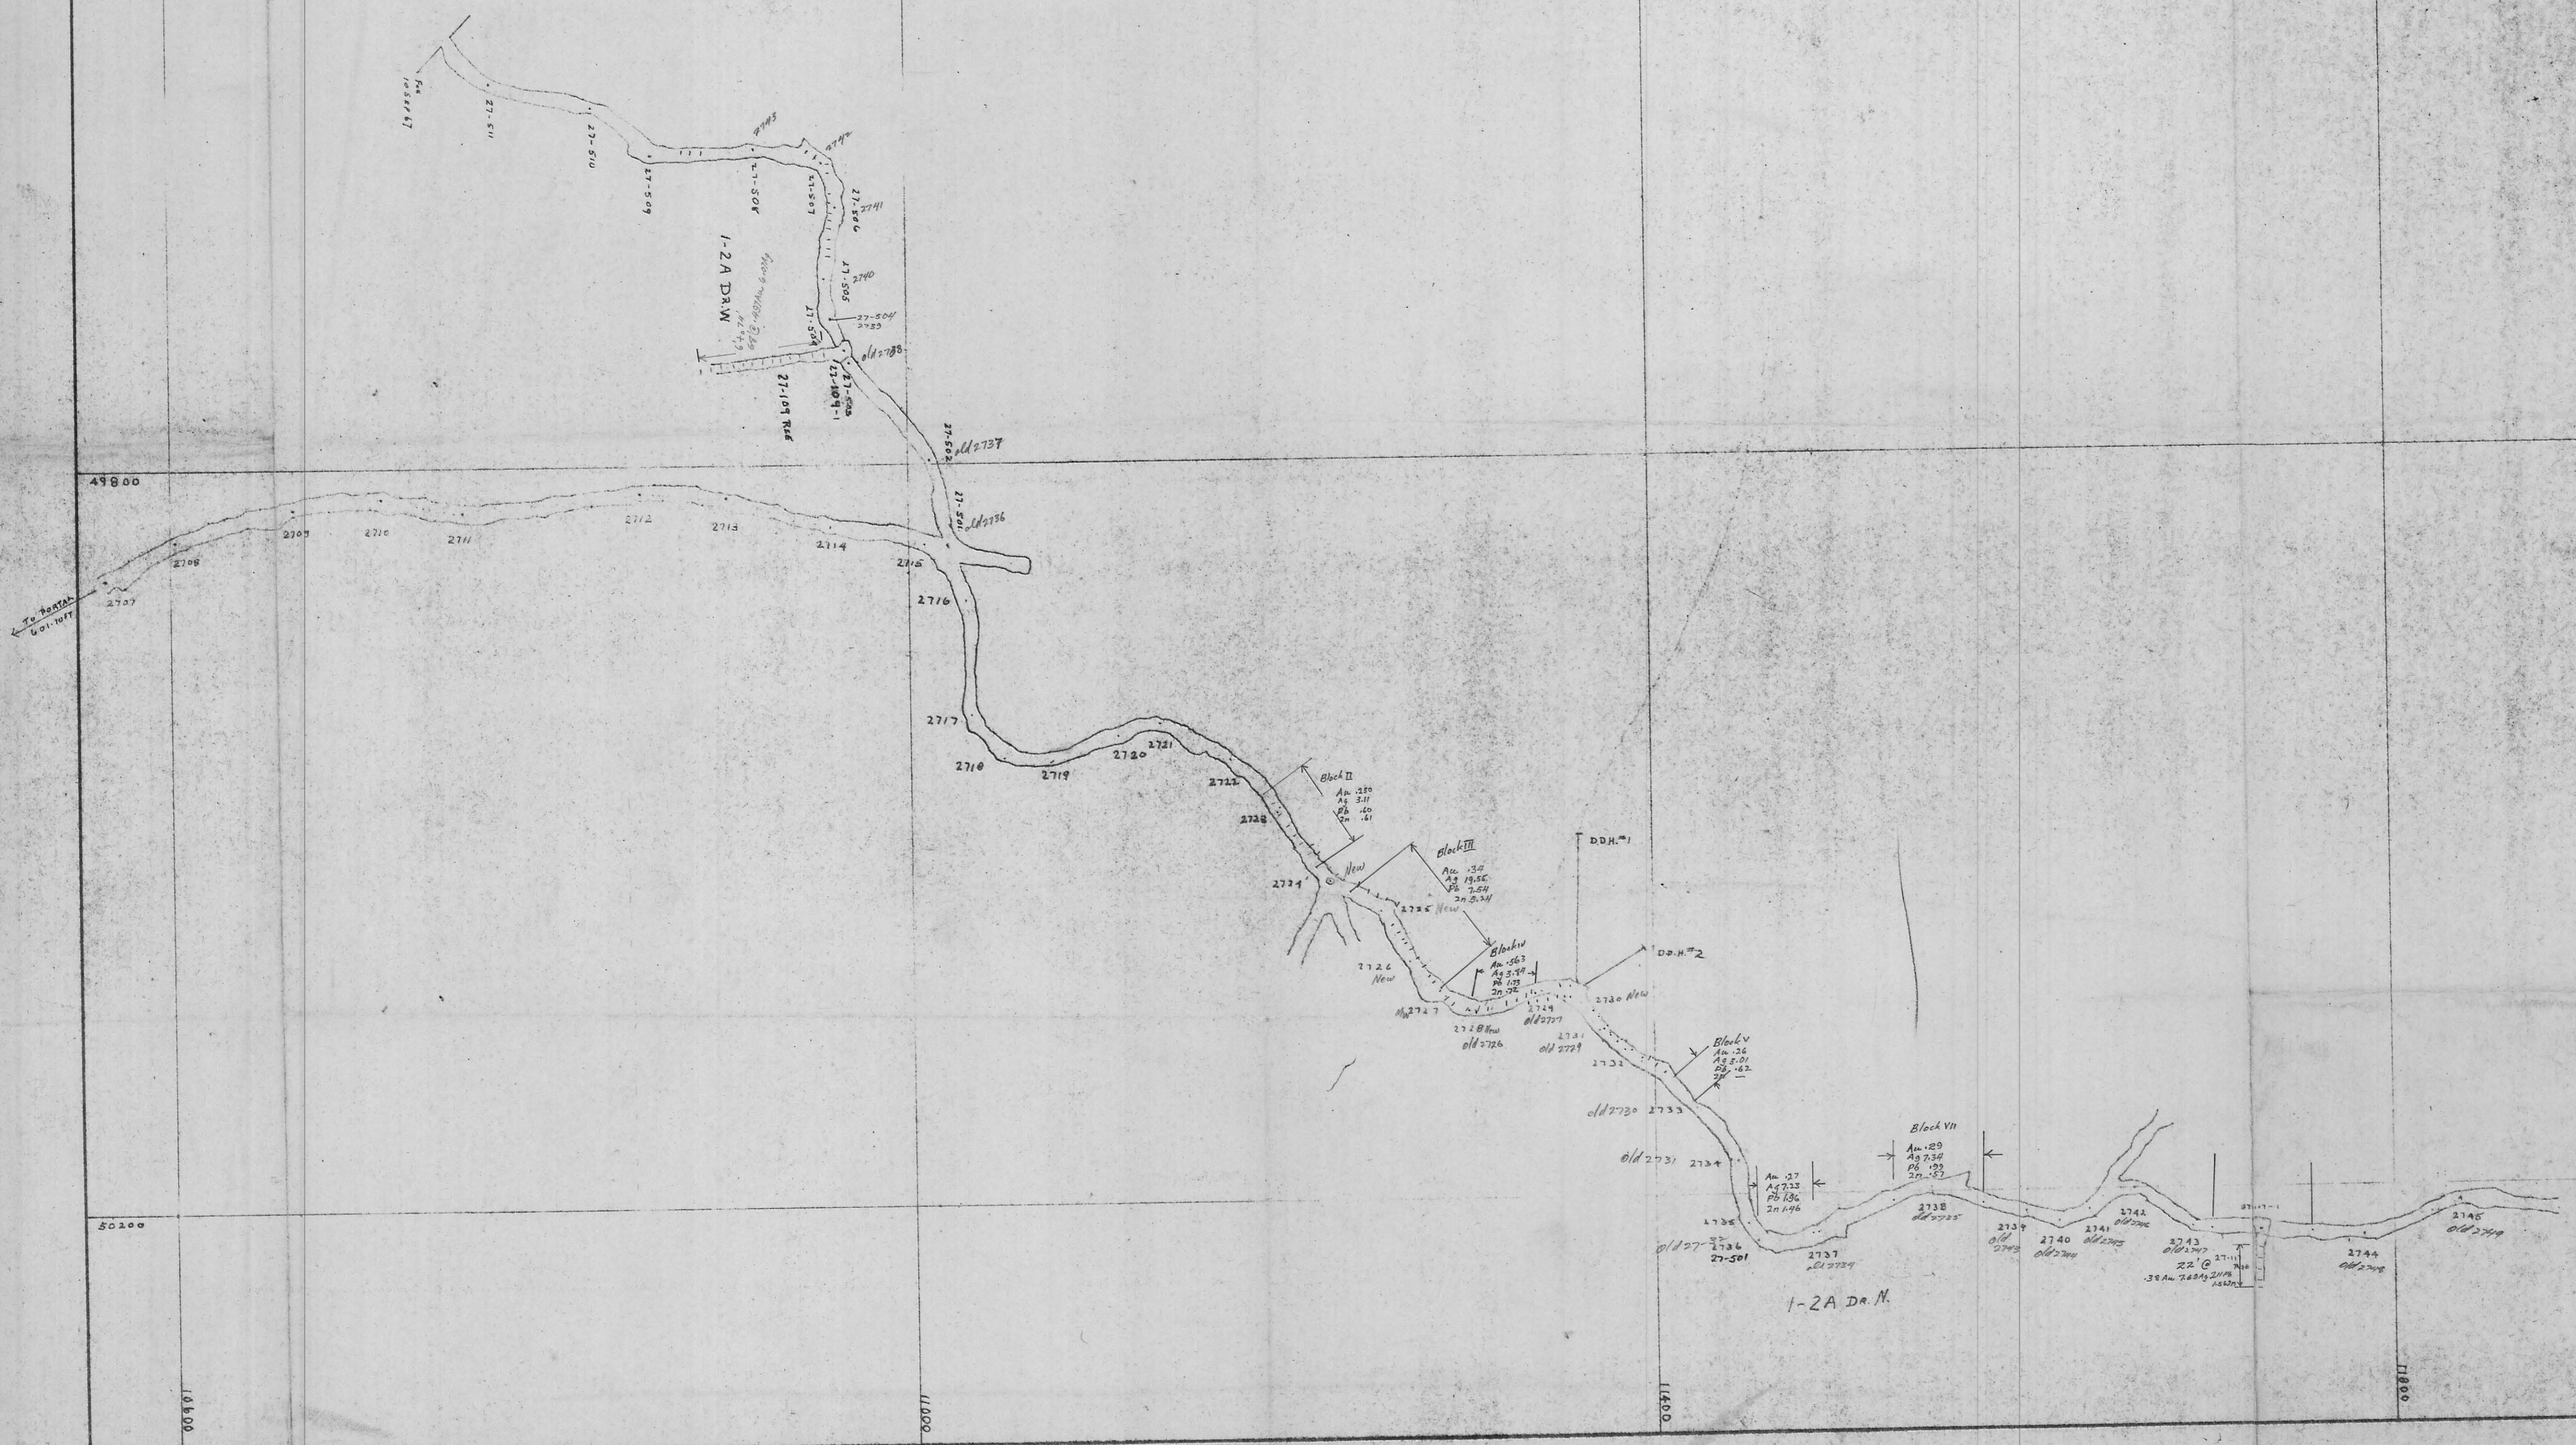

ORE BLOCKS  
 SEPT. '67 OBSOLETE.  
 ORE BLOCKS  
 SEPT. 1967  
 OBSOLETE

March 18, 1968

VENUS MINES LTD	
<b>MacDONALD CONSULTANTS LIMITED</b>	
11 - 425 HOWE ST.	VANCOUVER 1, B.C.
SCALE 1" = 50'	TRANSIT SURVEY
DRAWN T.S.H.	1-2A DR.M.
DATE SEP 1967	1-2A DR.M.
NUMBER 004219	