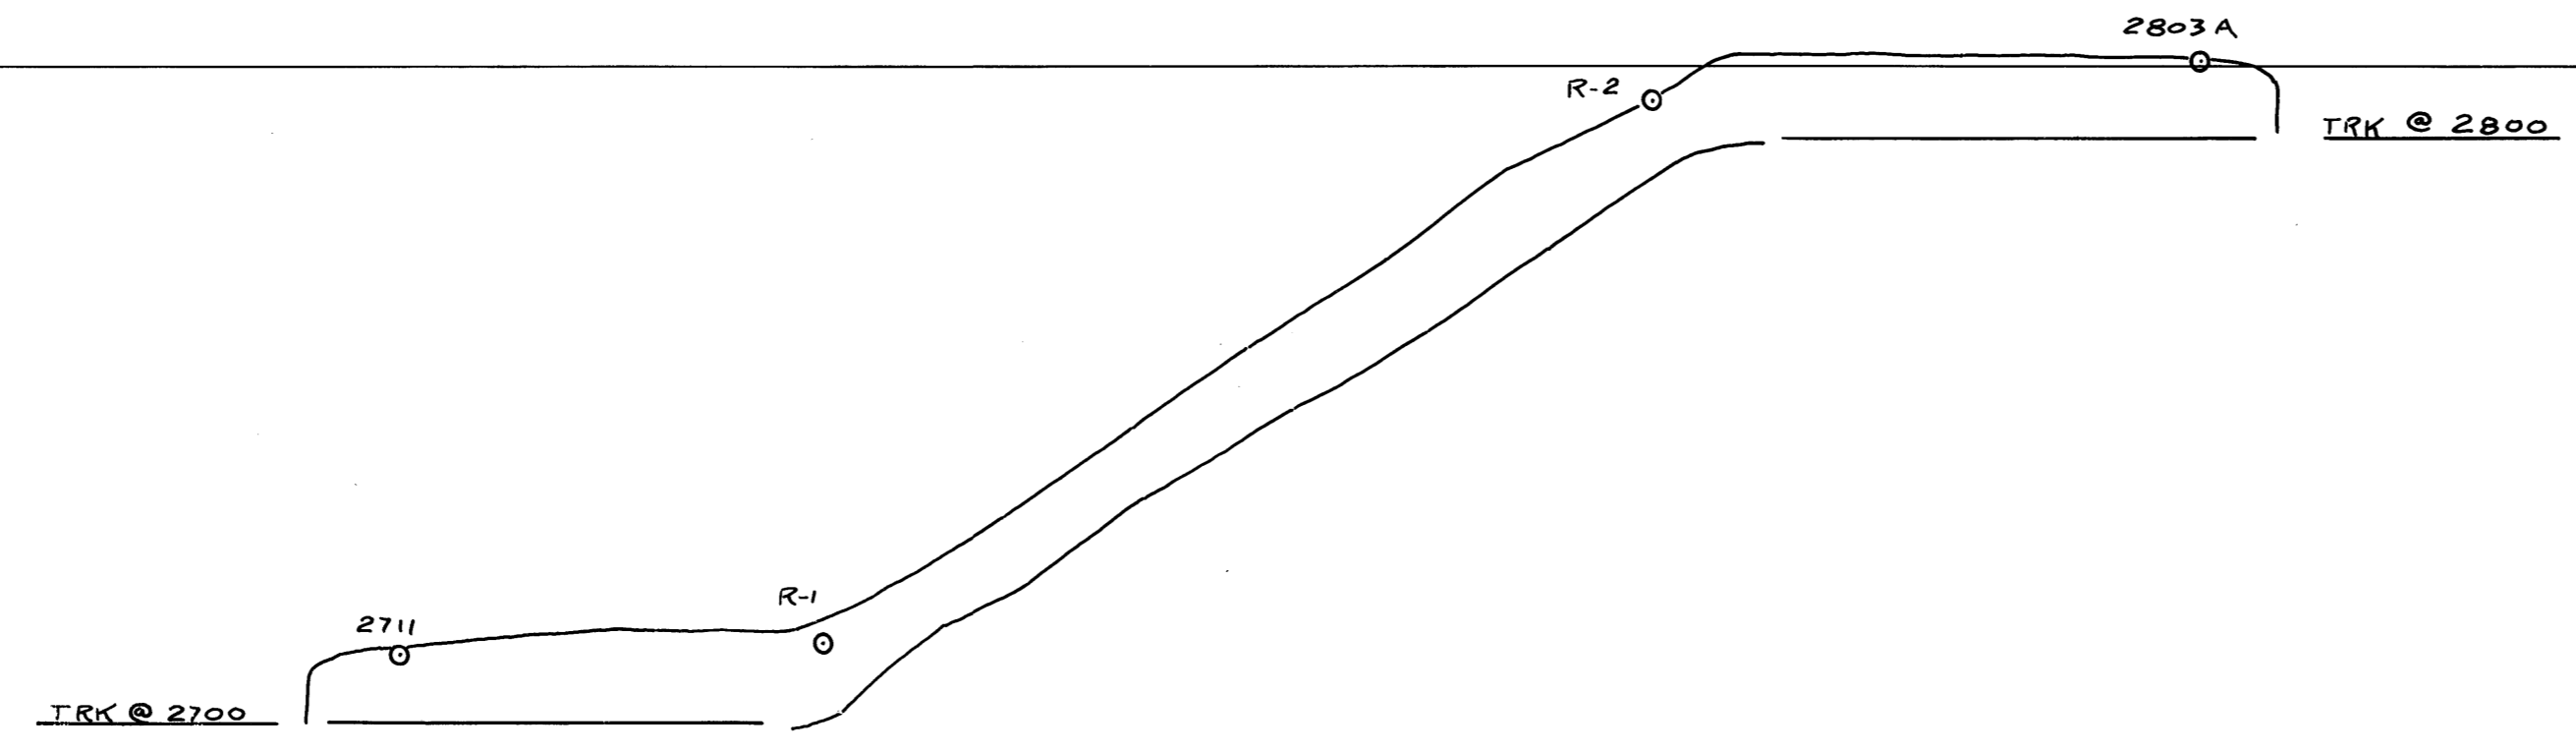

EL. 2800.00

VENUS MINES LTD.	
MacDONALD CONSULTANTS LIMITED 11 - 425 HOWE ST. VANCOUVER 1, B.C.	
2800 SERVICE RSE.	
SCALE	1" = 20'
DRAWN	S.R.S.
DATE	MAY-26-70
NUMBER	F-11 004225