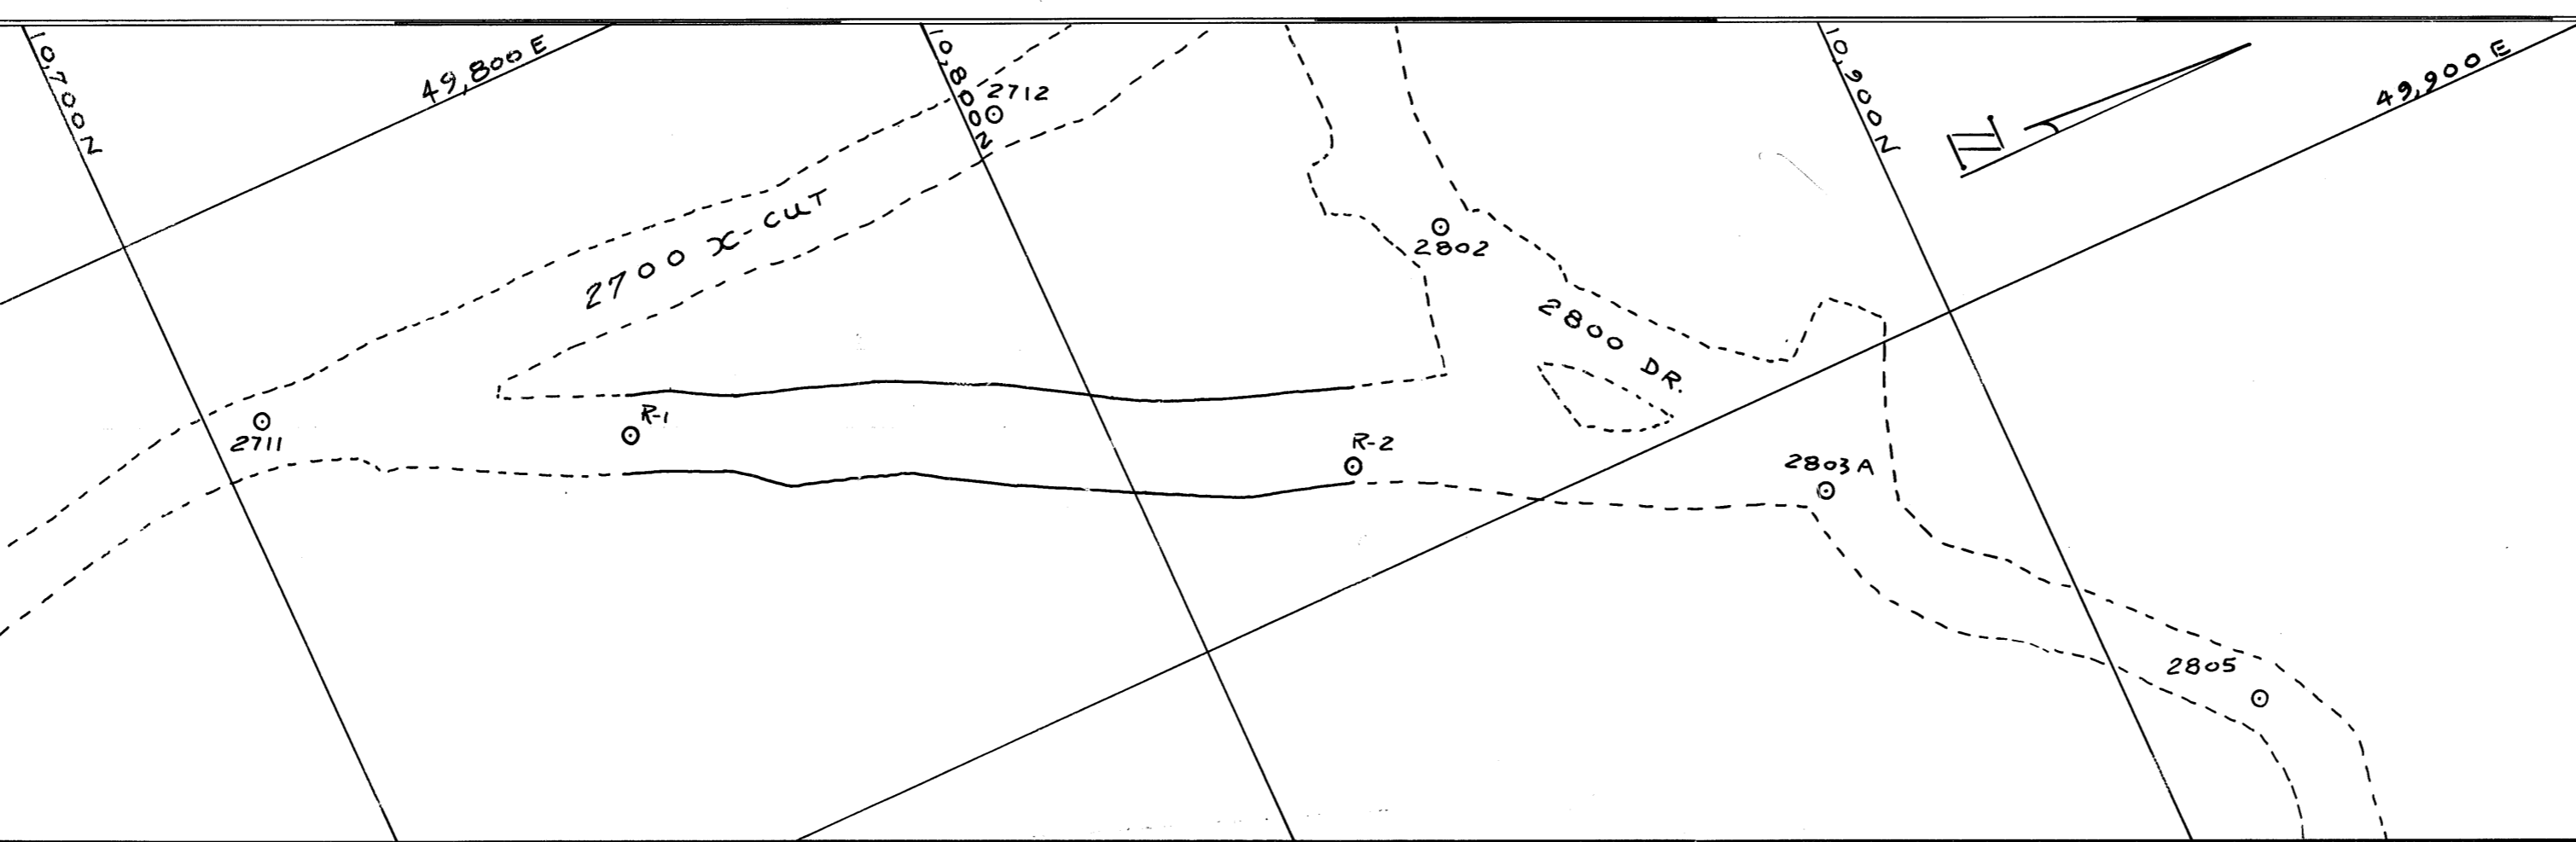

EL. 2800.00

VENUS MINES LTD.	
MacDONALD CONSULTANTS LIMITED 11 - 425 HOWE ST. VANCOUVER 1, B.C.	
2800 SERVICE RSE.	
SCALE	1" = 20'
DRAWN	S.R.S.
DATE	MAY-26-70
NUMBER	F-11 004225