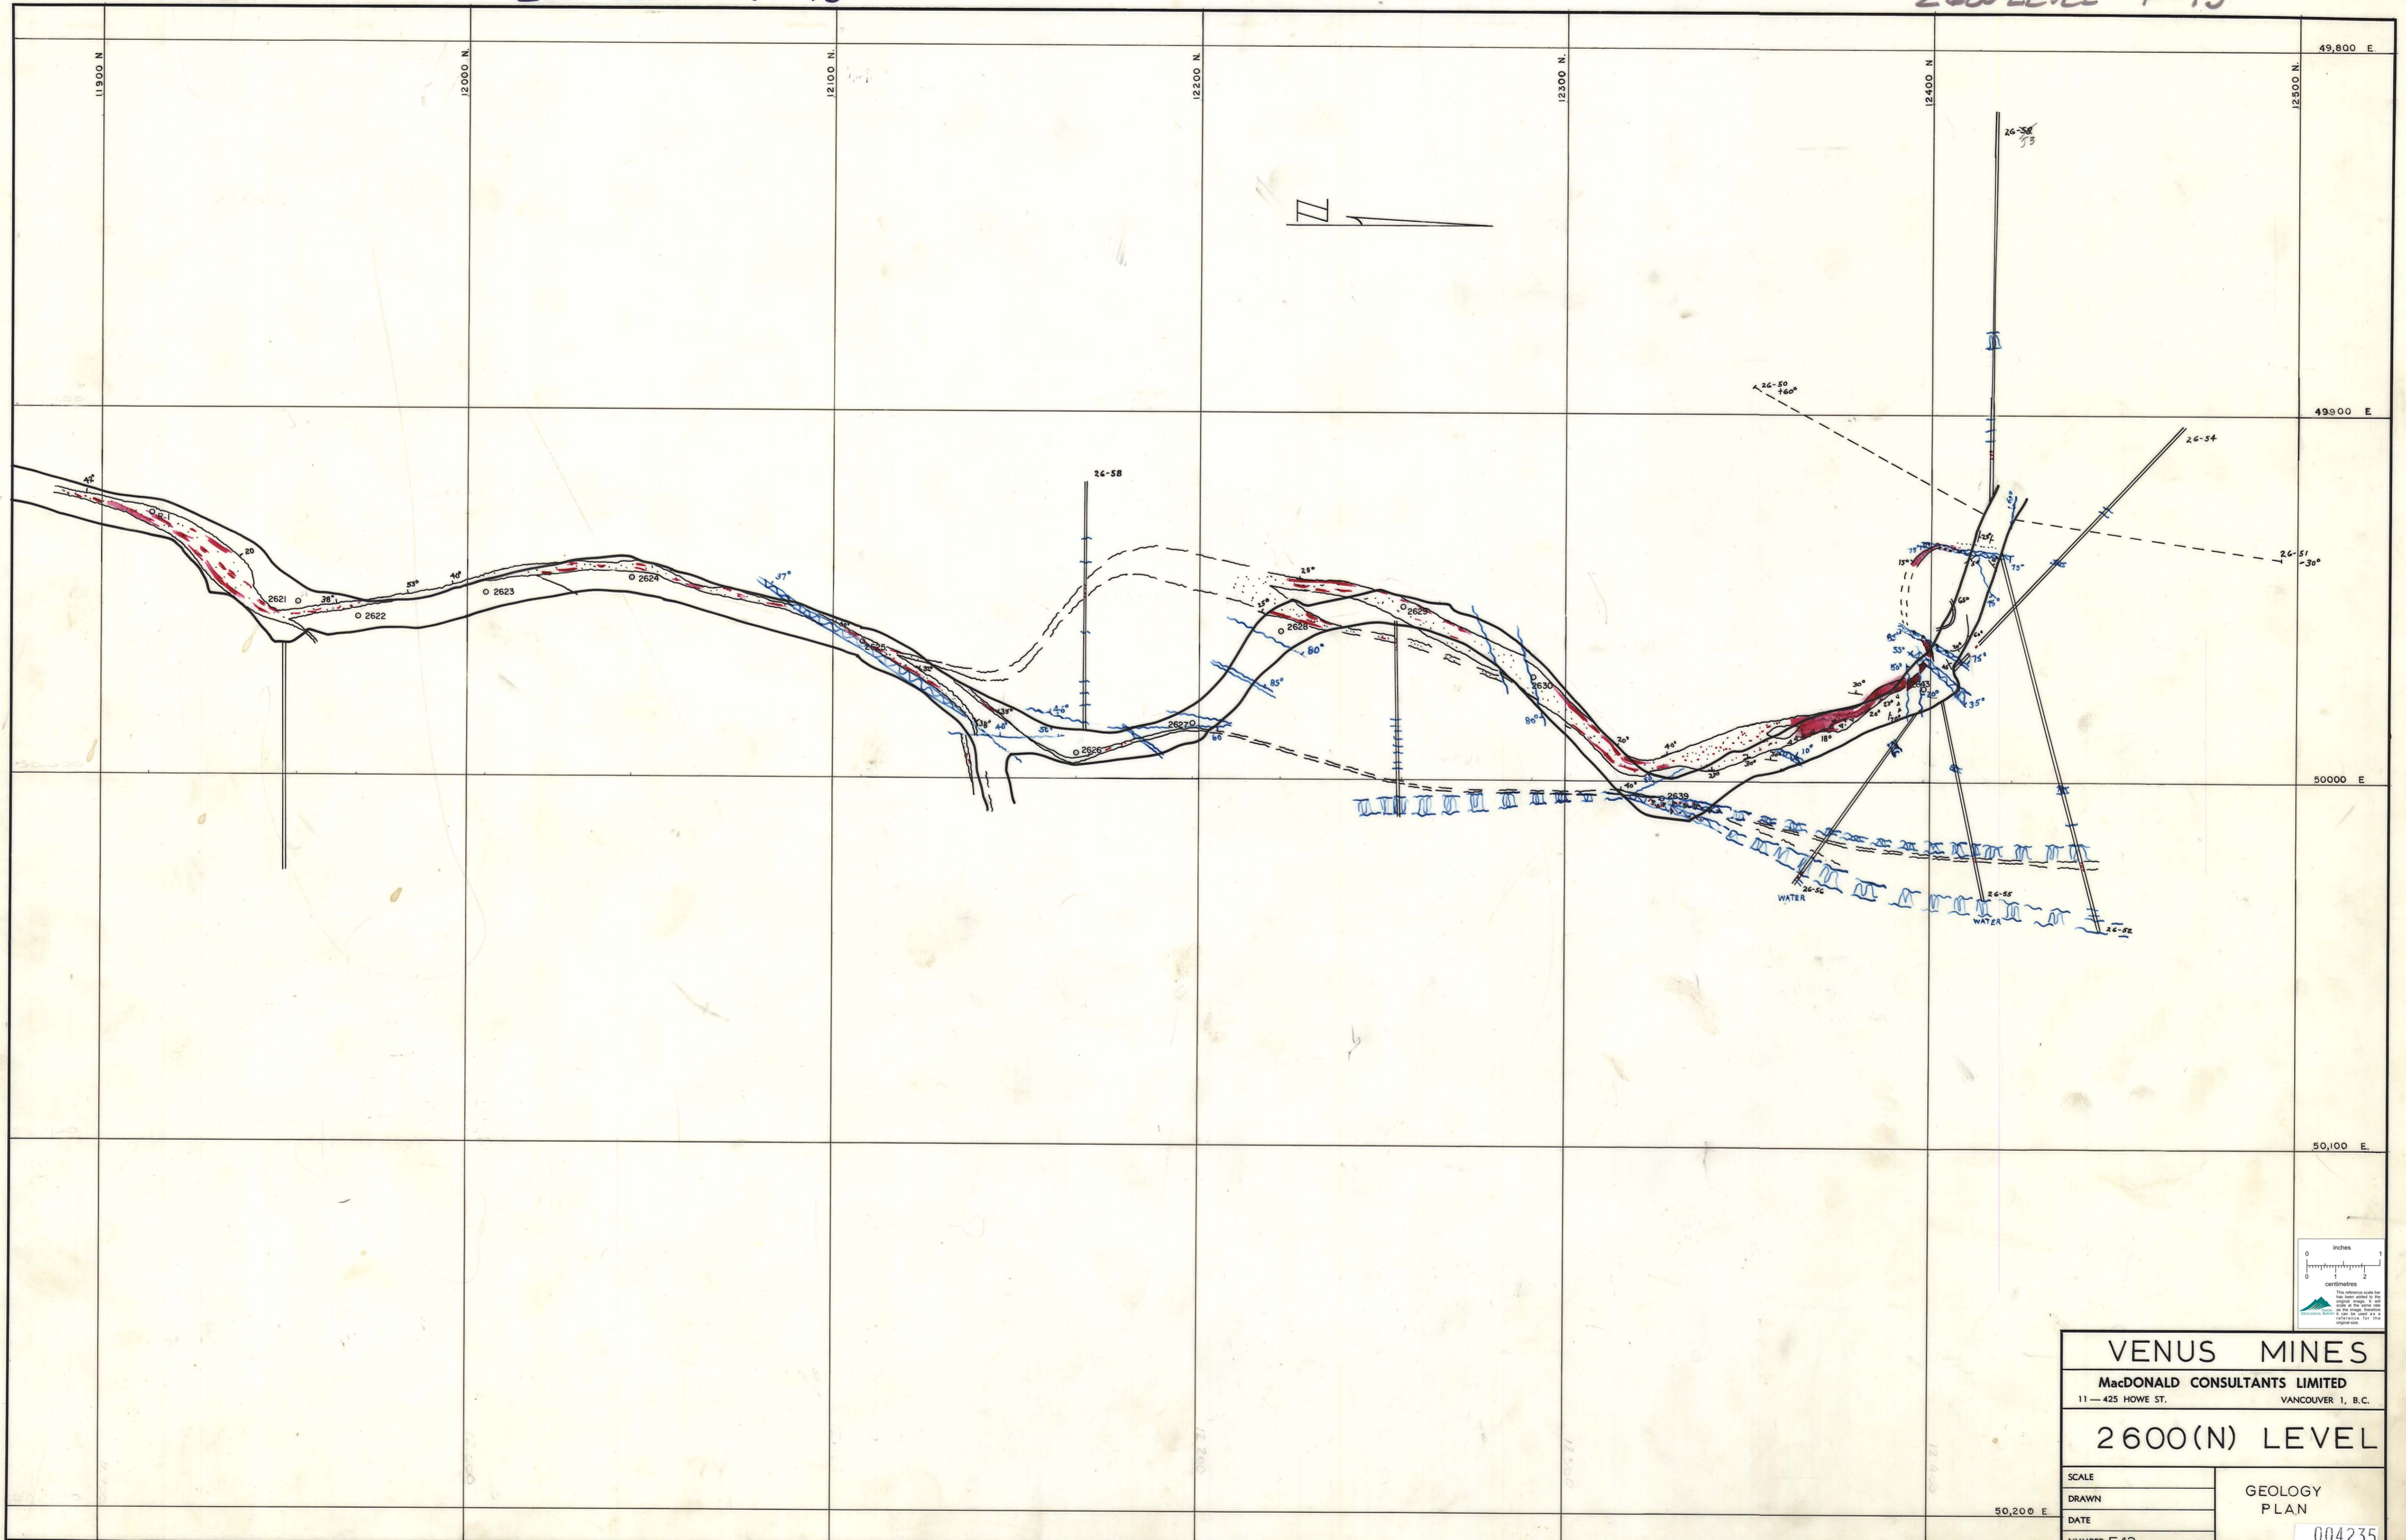

2600 LEVEL F-13

2600 LEVEL F-13

<b>VENUS MINES</b>	
MacDONALD CONSULTANTS LIMITED	
11 - 425 HOWE ST. VANCOUVER 1, B.C.	
<b>2600(N) LEVEL</b>	
SCALE	GEOLOGY PLAN 004235
DRAWN	
DATE	
NUMBER F-13	