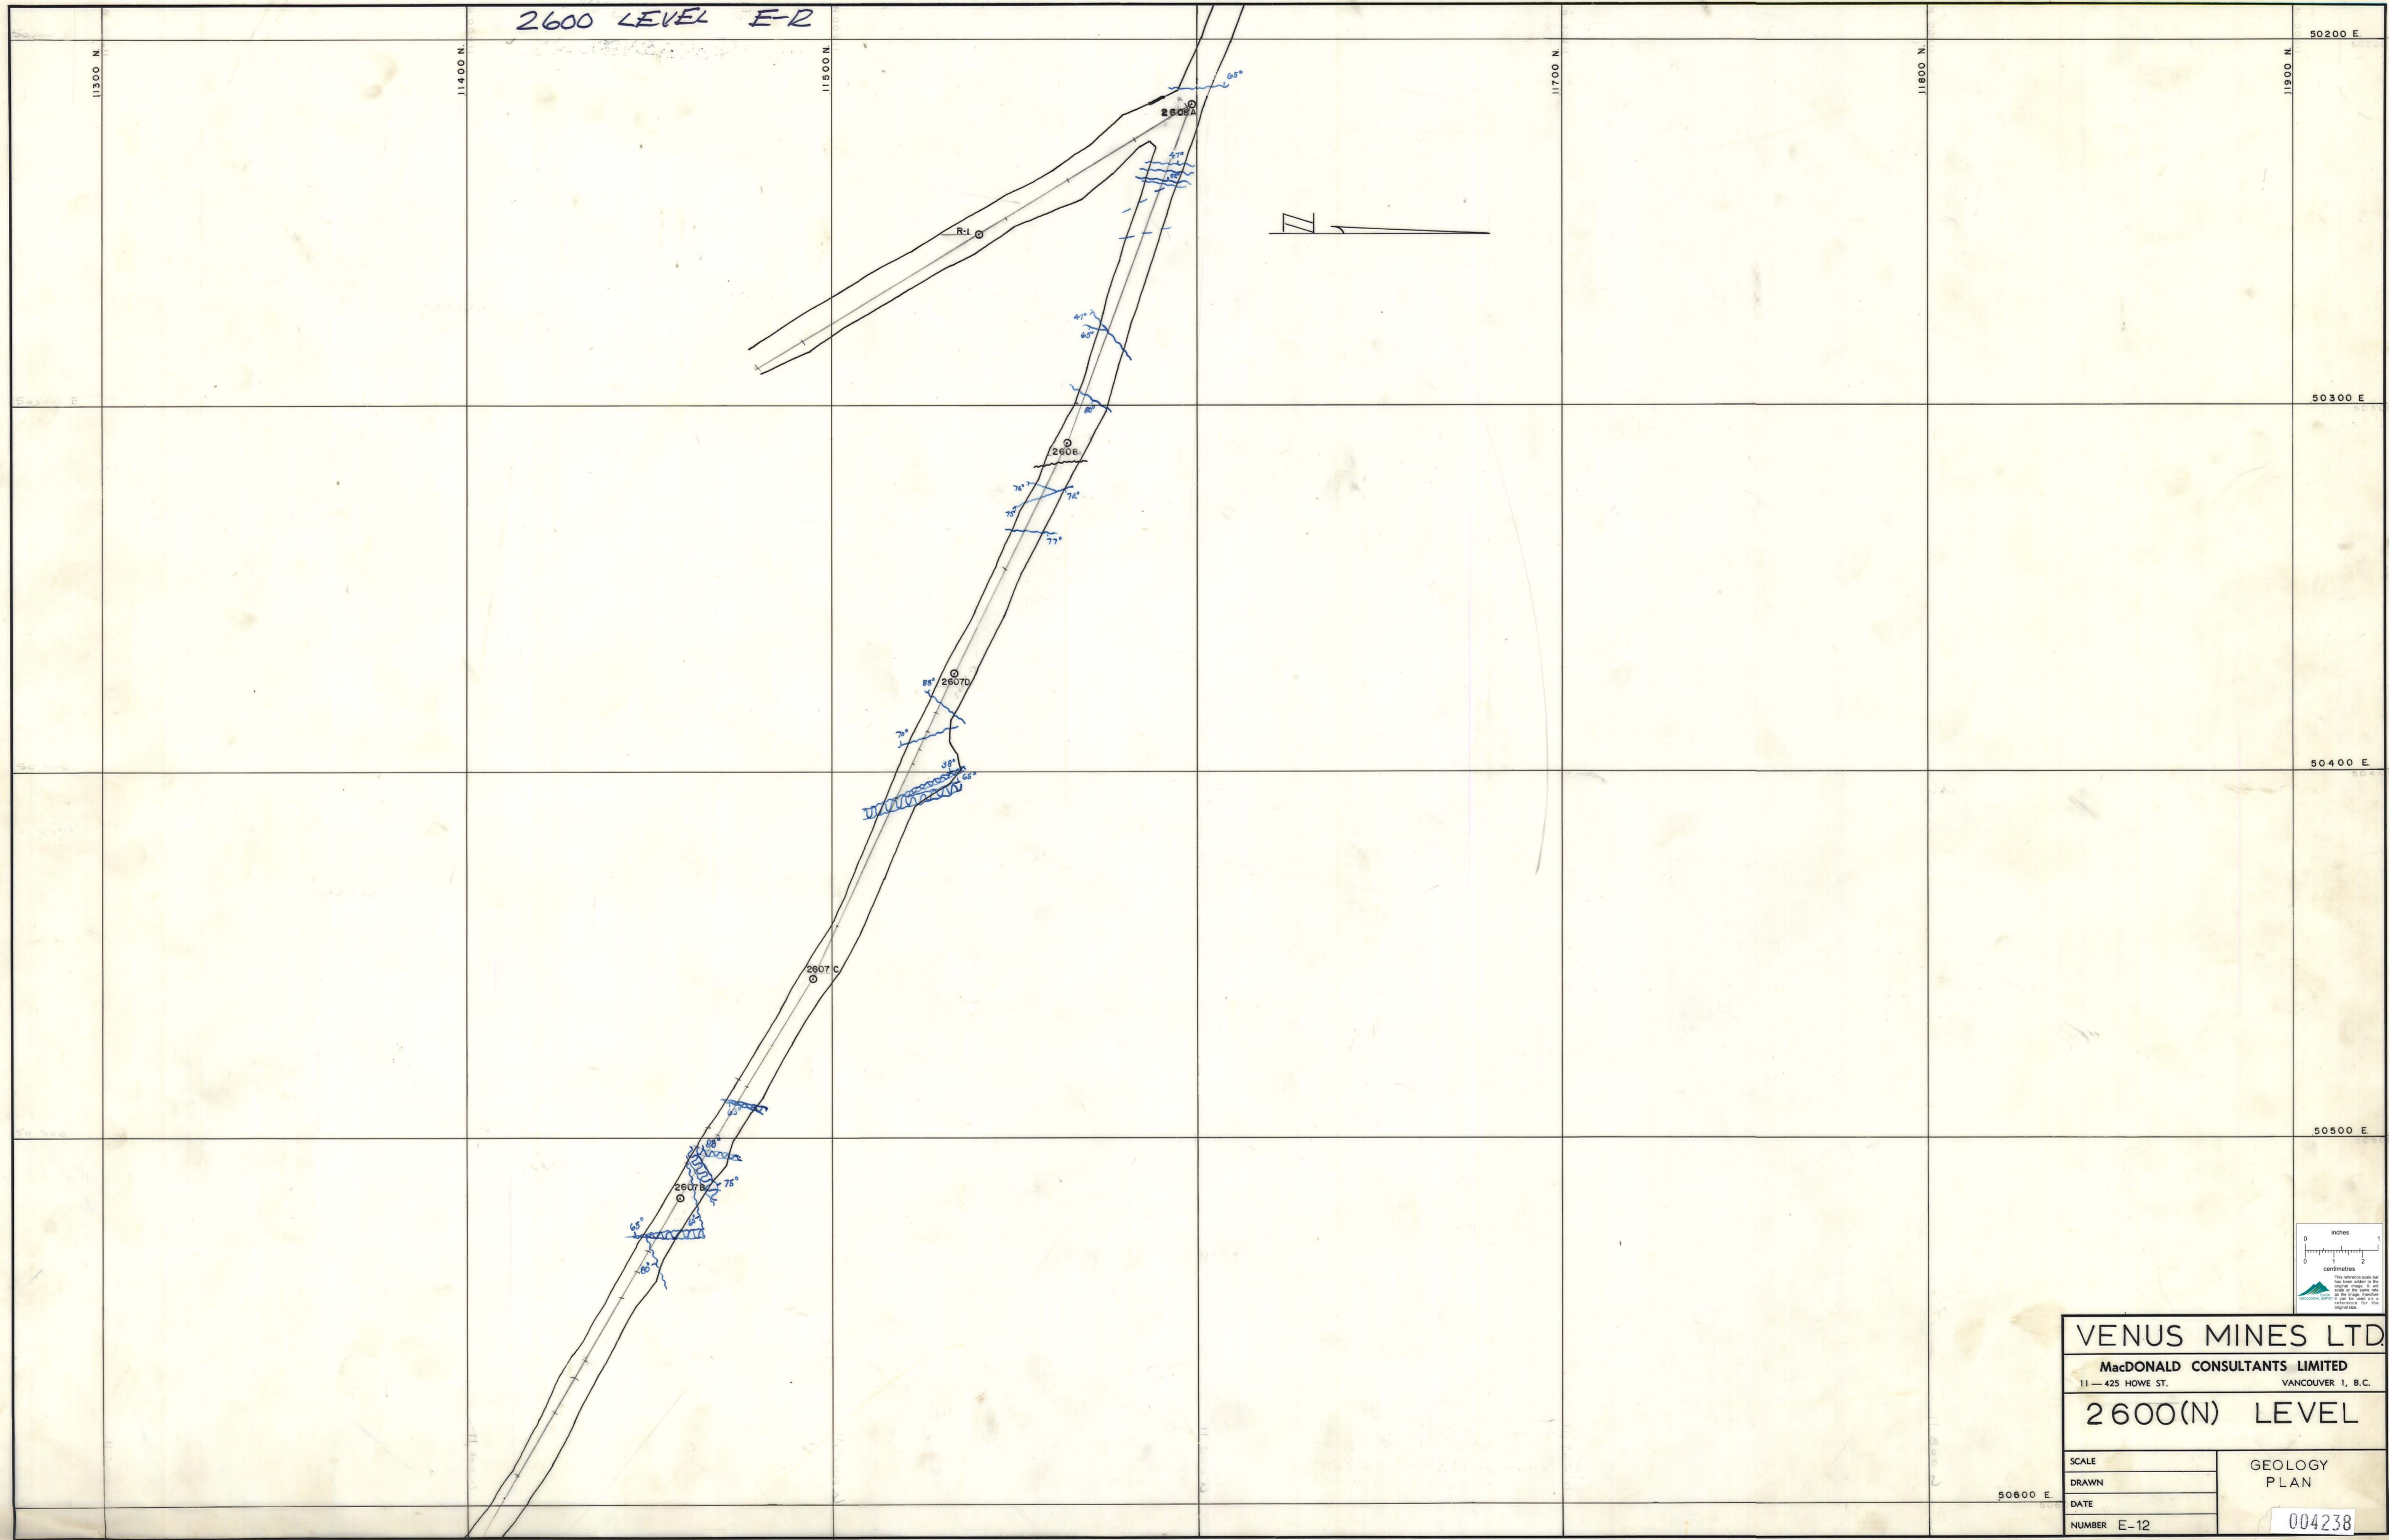

2600 LEVEL E-R

2600 LEVEL E-R

VENUS MINES LTD.

MacDONALD CONSULTANTS LIMITED  
11 - 425 HOWE ST. VANCOUVER 1, B.C.

2600(N) LEVEL

SCALE	GEOLOGY PLAN
DRAWN	
DATE	
NUMBER E-12	

004238