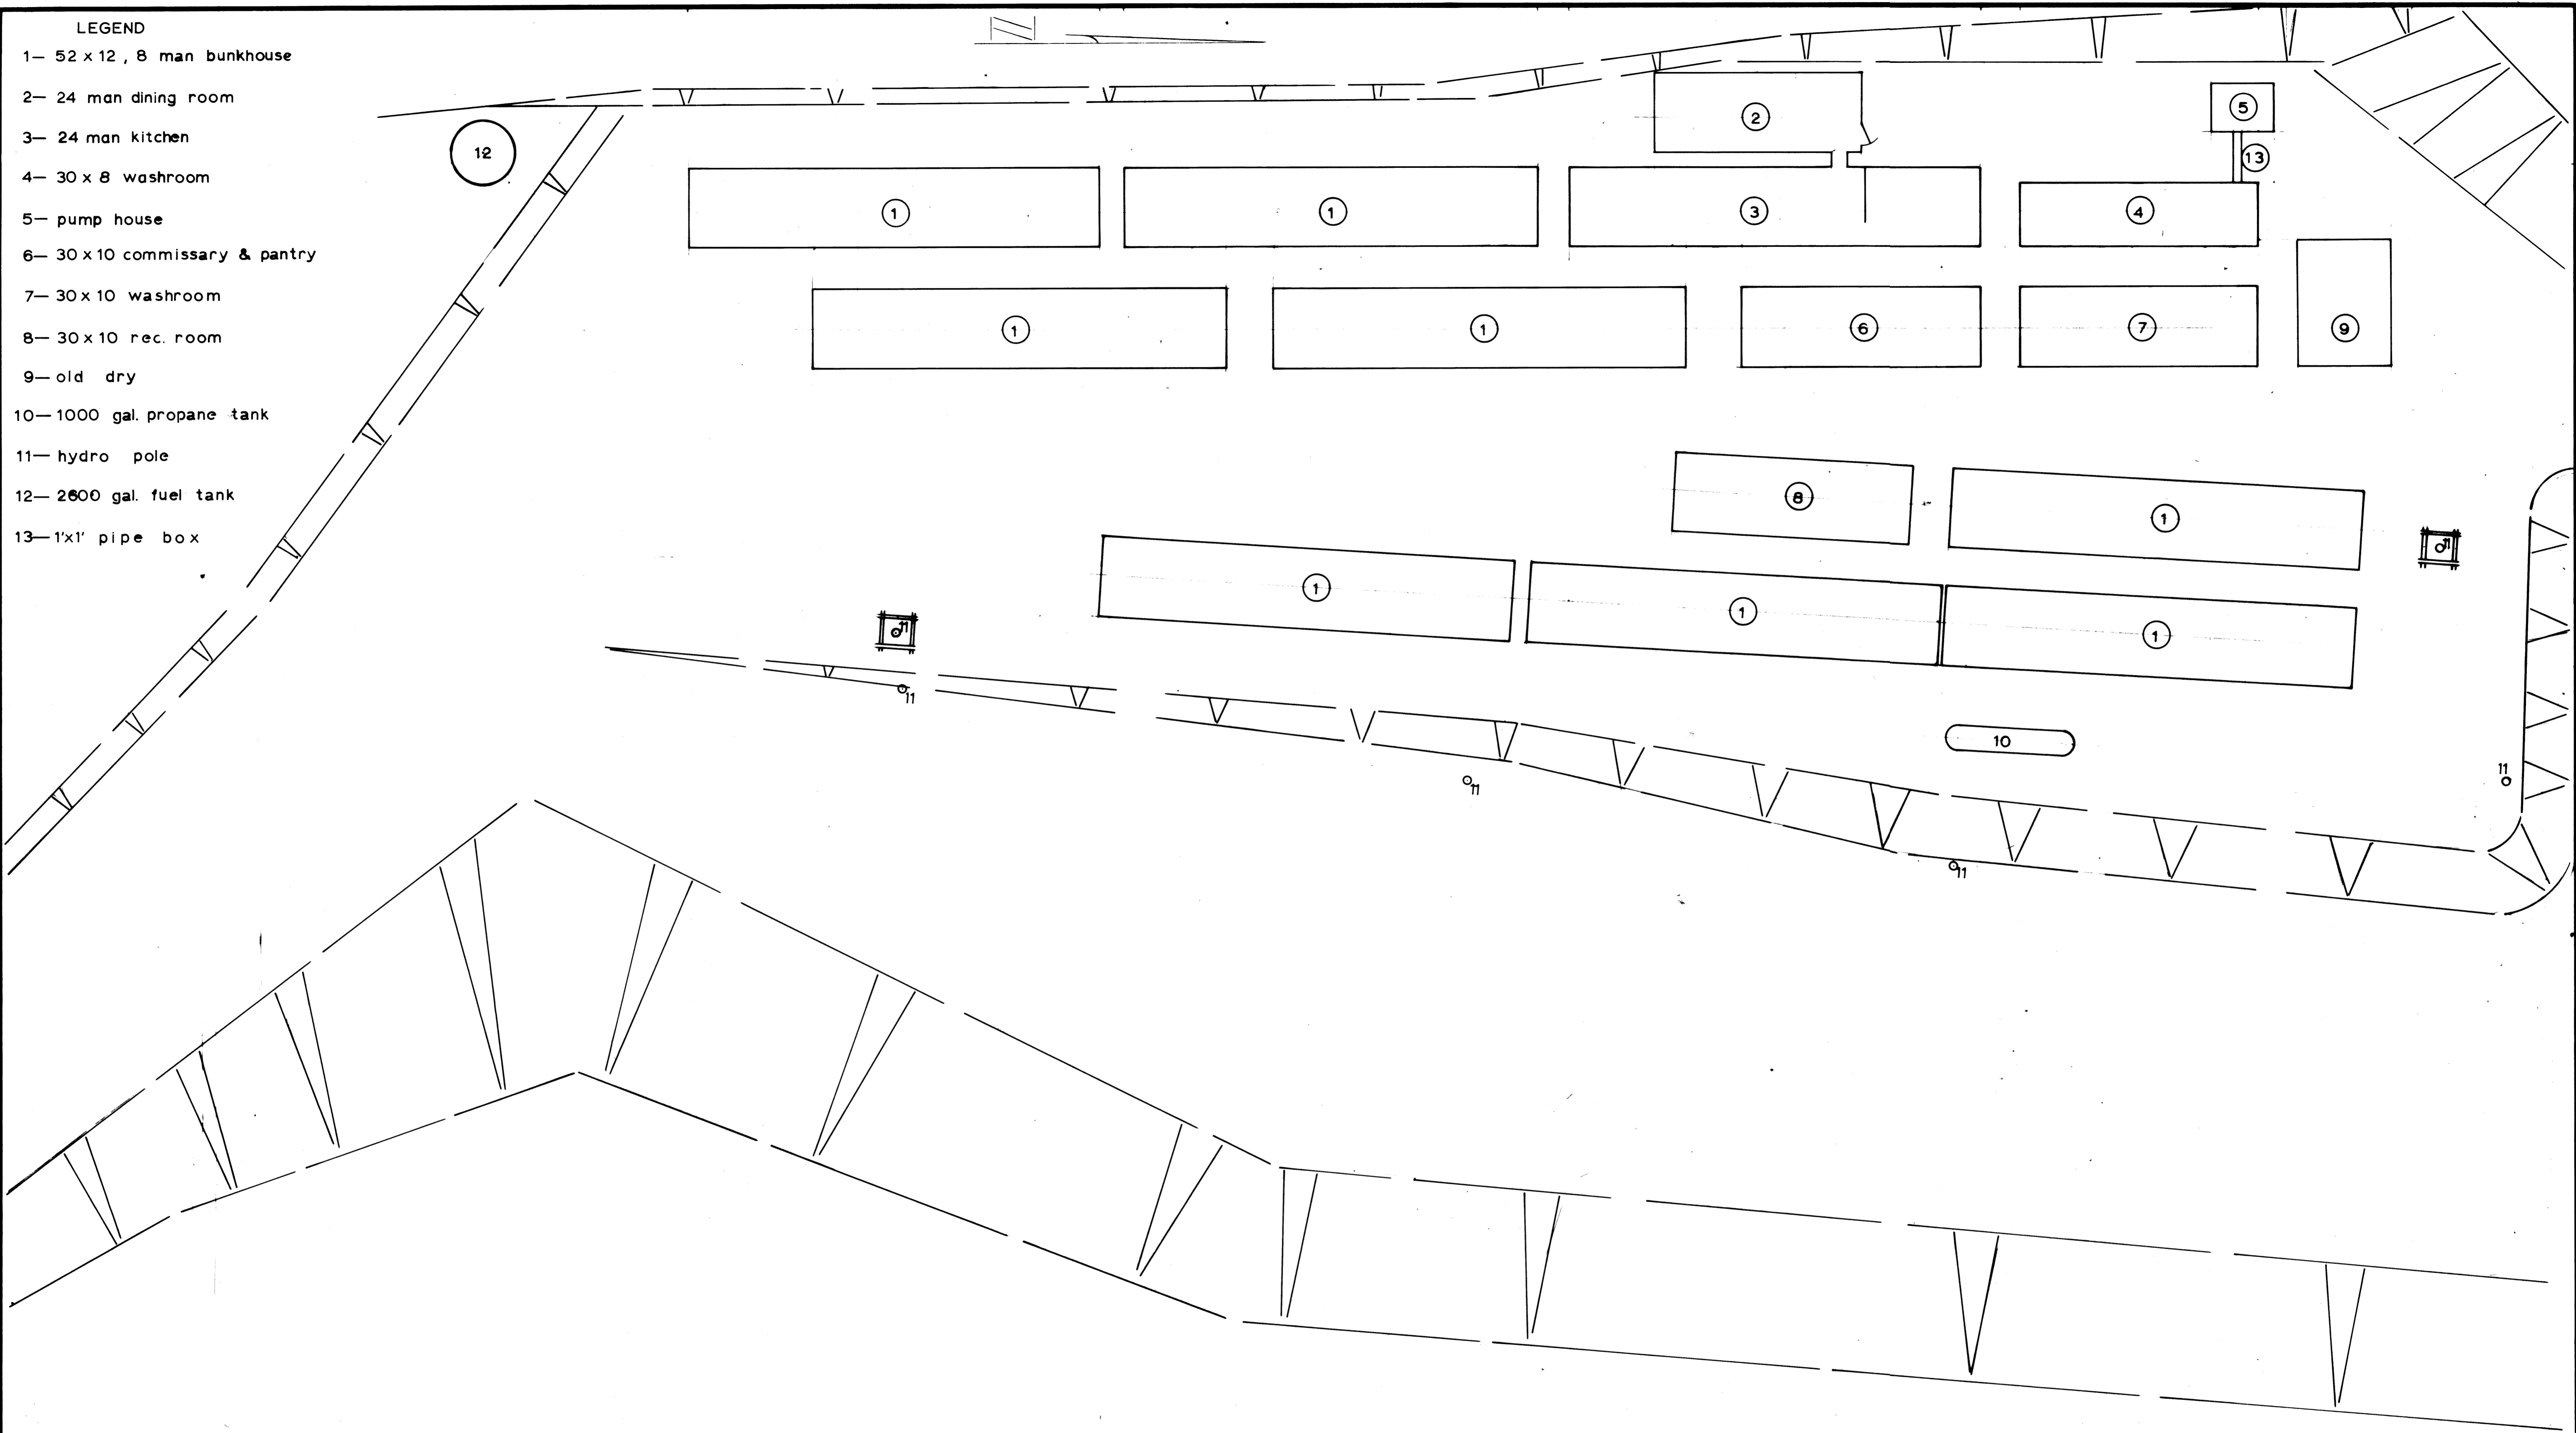

LEGEND

- 1- 52 x 12, 8 man bunkhouse
- 2- 24 man dining room
- 3- 24 man kitchen
- 4- 30 x 8 washroom
- 5- pump house
- 6- 30 x 10 commissary & pantry
- 7- 30 x 10 washroom
- 8- 30 x 10 rec. room
- 9- old dry
- 10- 1000 gal. propane tank
- 11- hydro pole
- 12- 2600 gal. fuel tank
- 13- 1'x1' pipe box

VENUS MINES LTD. (N.P.L.)
310 - 890 WEST PENDER
VANCOUVER, B.C.

CAMP PLAN

SCALE: 1" = 10'

DRAWN: S.M.S.

004242