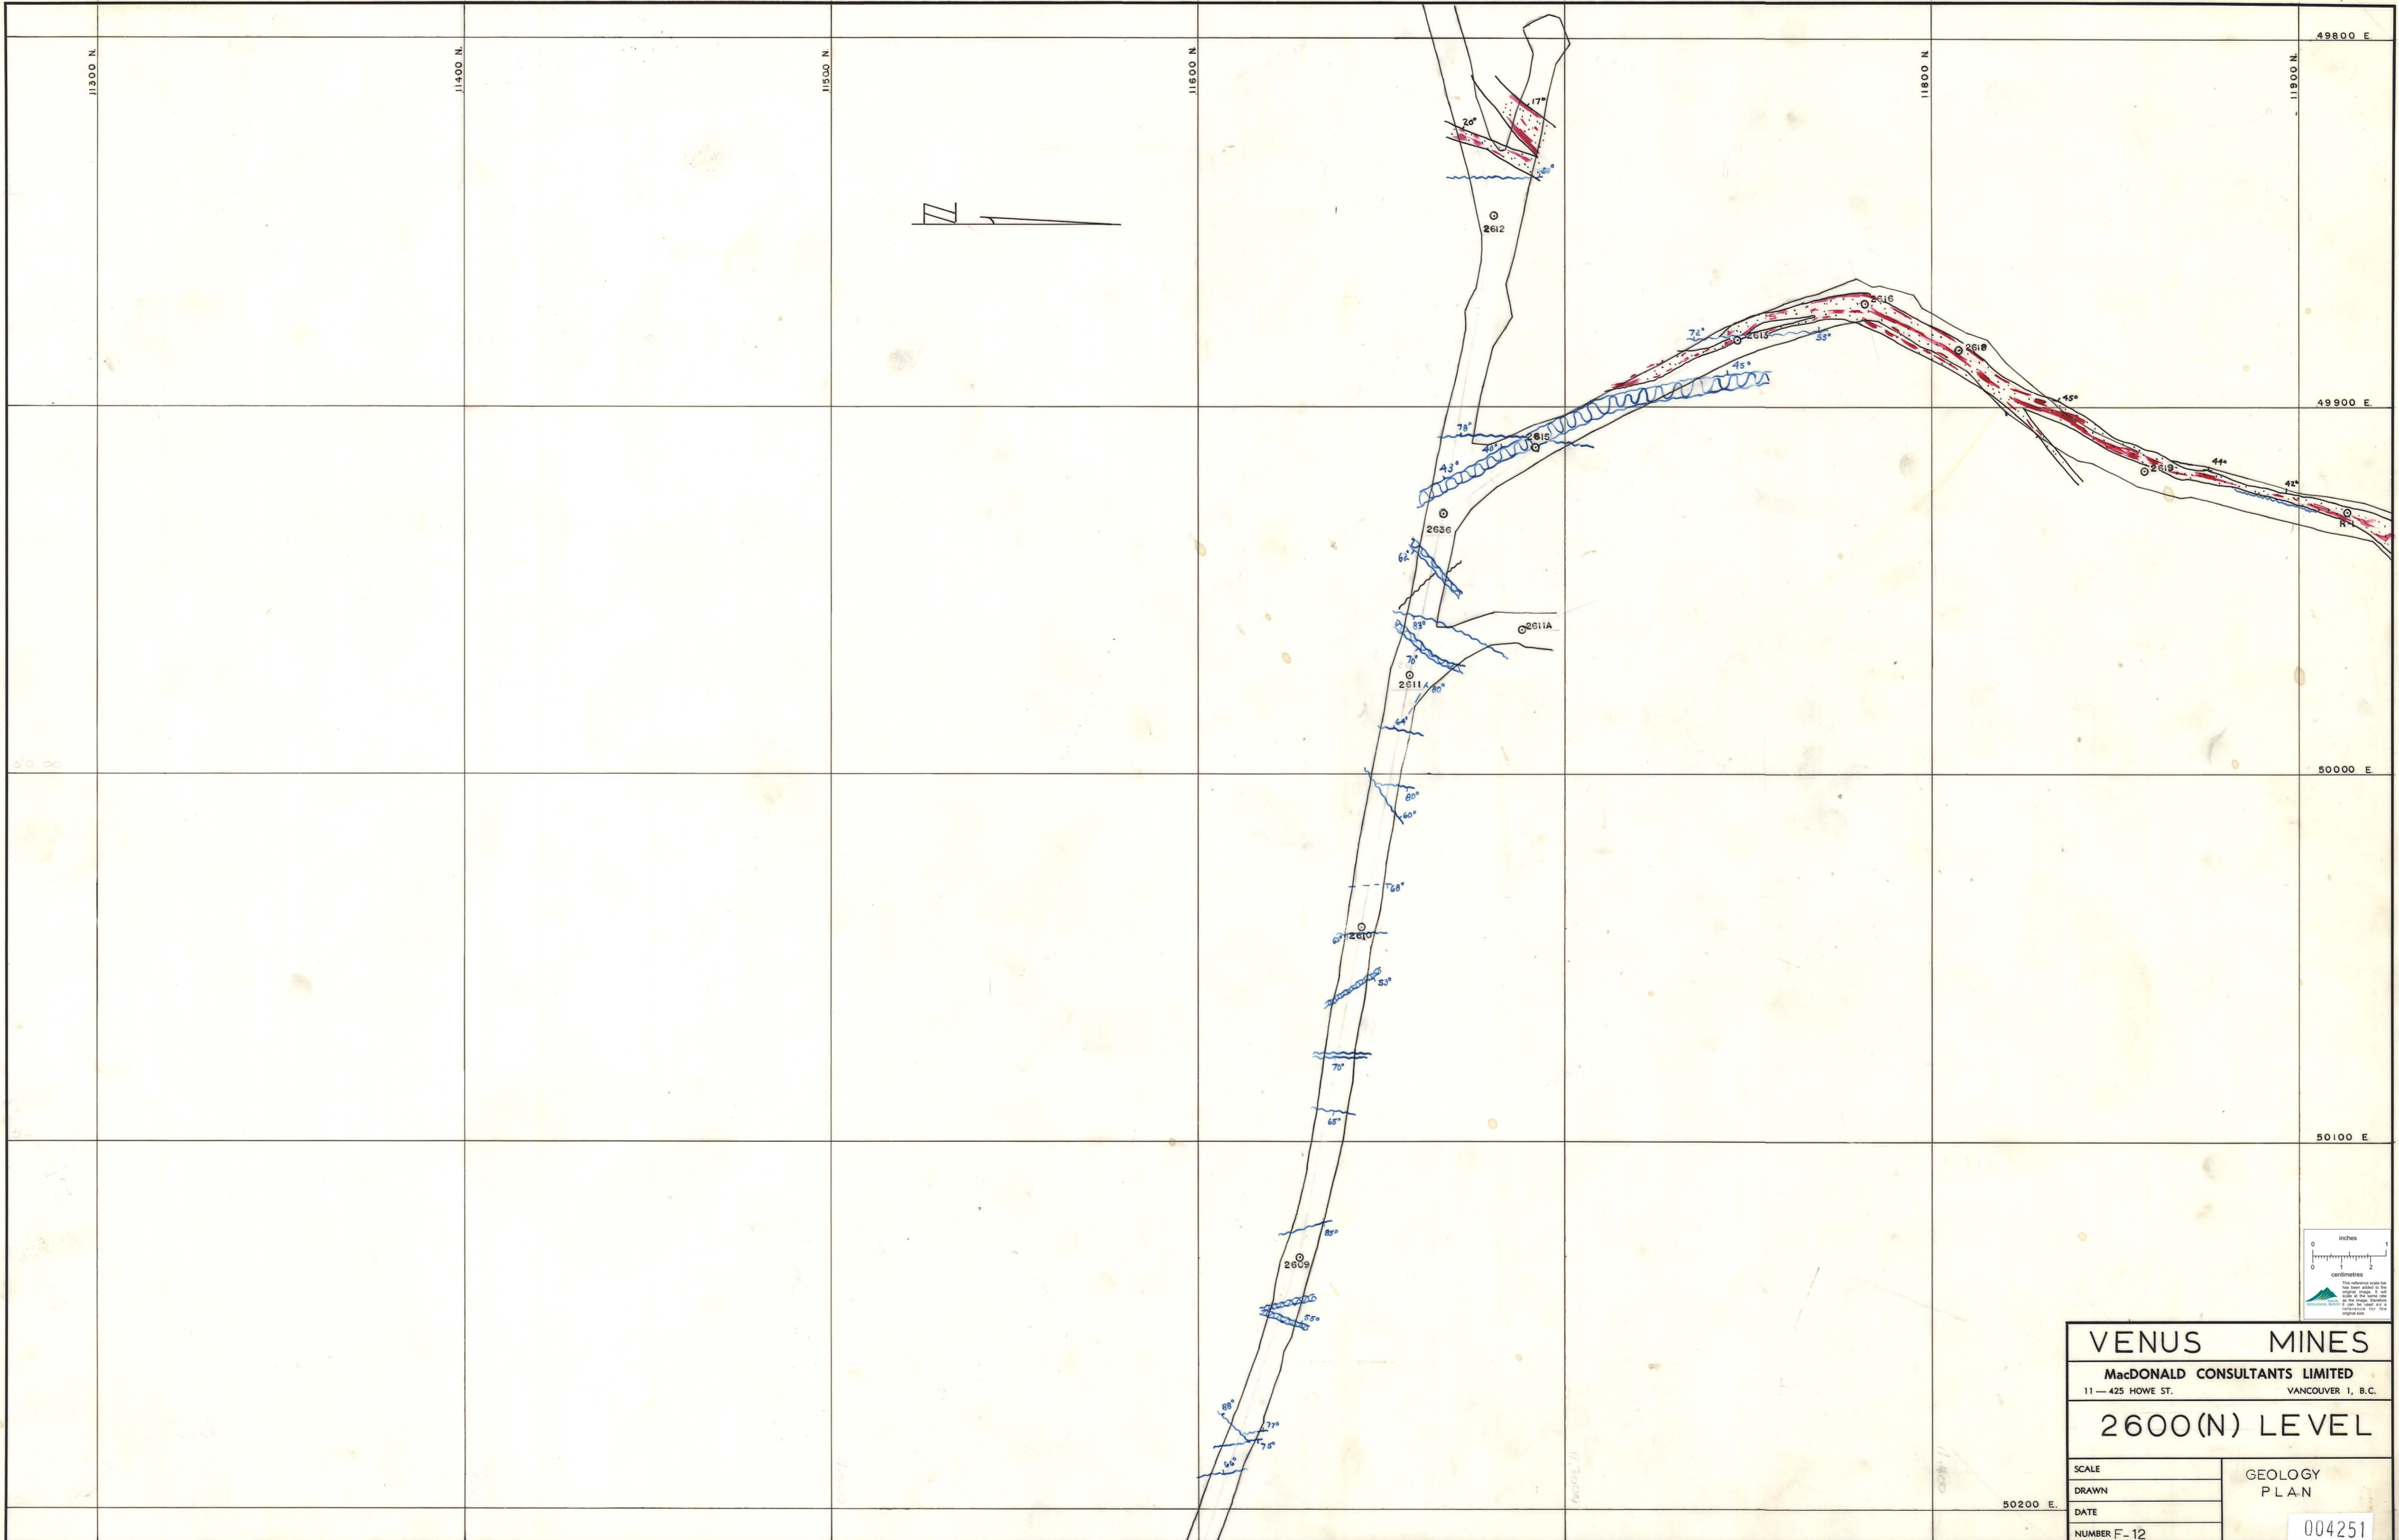

2600 LEVEL F-12

2600 LEVEL F-12

VENUS MINES	
MacDONALD CONSULTANTS LIMITED	
11 - 425 HOWE ST. VANCOUVER 1, B.C.	
2600(N) LEVEL	
SCALE	GEOLOGY PLAN
DRAWN	
DATE	
NUMBER F-12	004251

100% U.S. AREA