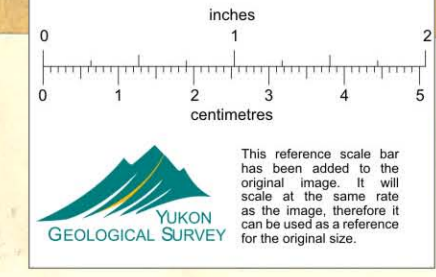

Vangorda Pit
Blasthole Master
1086 North

Scale 1:500