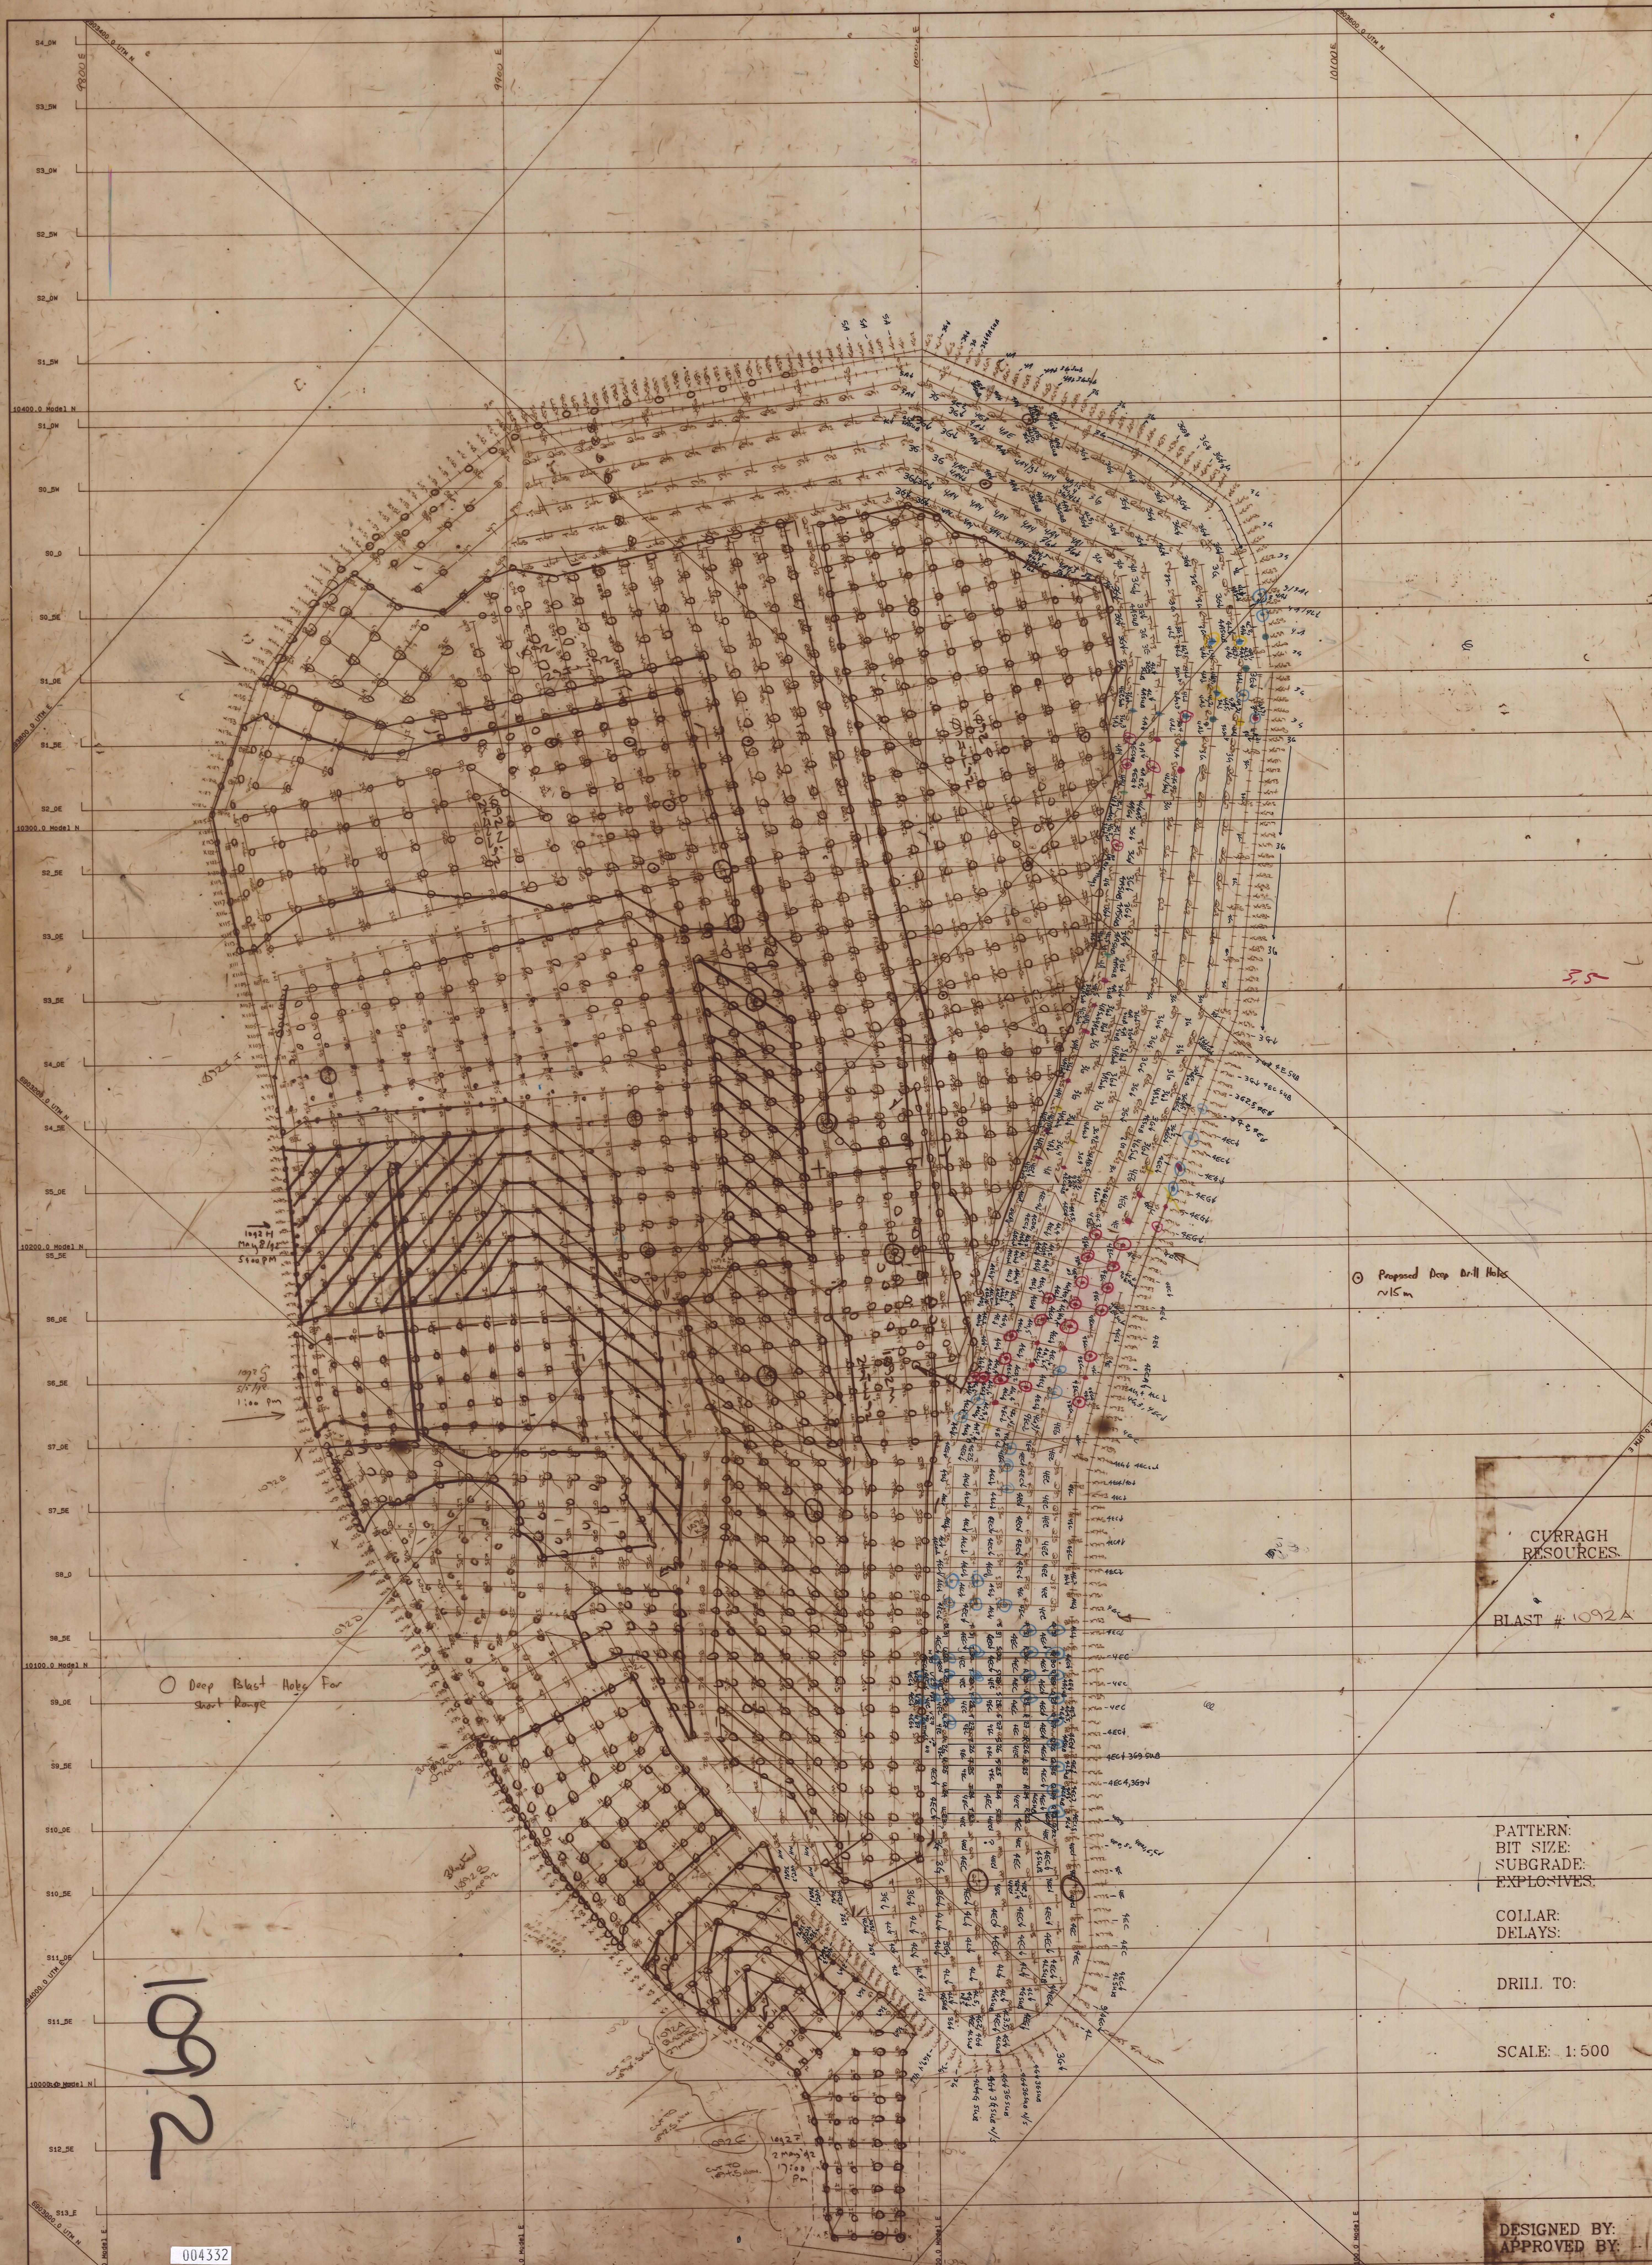

Vangorda
1092 Blasthole Logs

1092

1092

004332

Proposed Deep Drill Holes
1/15 m

Deep Blast Holes For
Start Range

CURRAGH
RESOURCES
BLAST # 1092A

PATTERN:
BIT SIZE:
SUBGRADE:
EXPLOSIVES:

COLLAR:
DELAYS:

DRILL TO:

SCALE: 1:500

DESIGNED BY:
APPROVED BY: