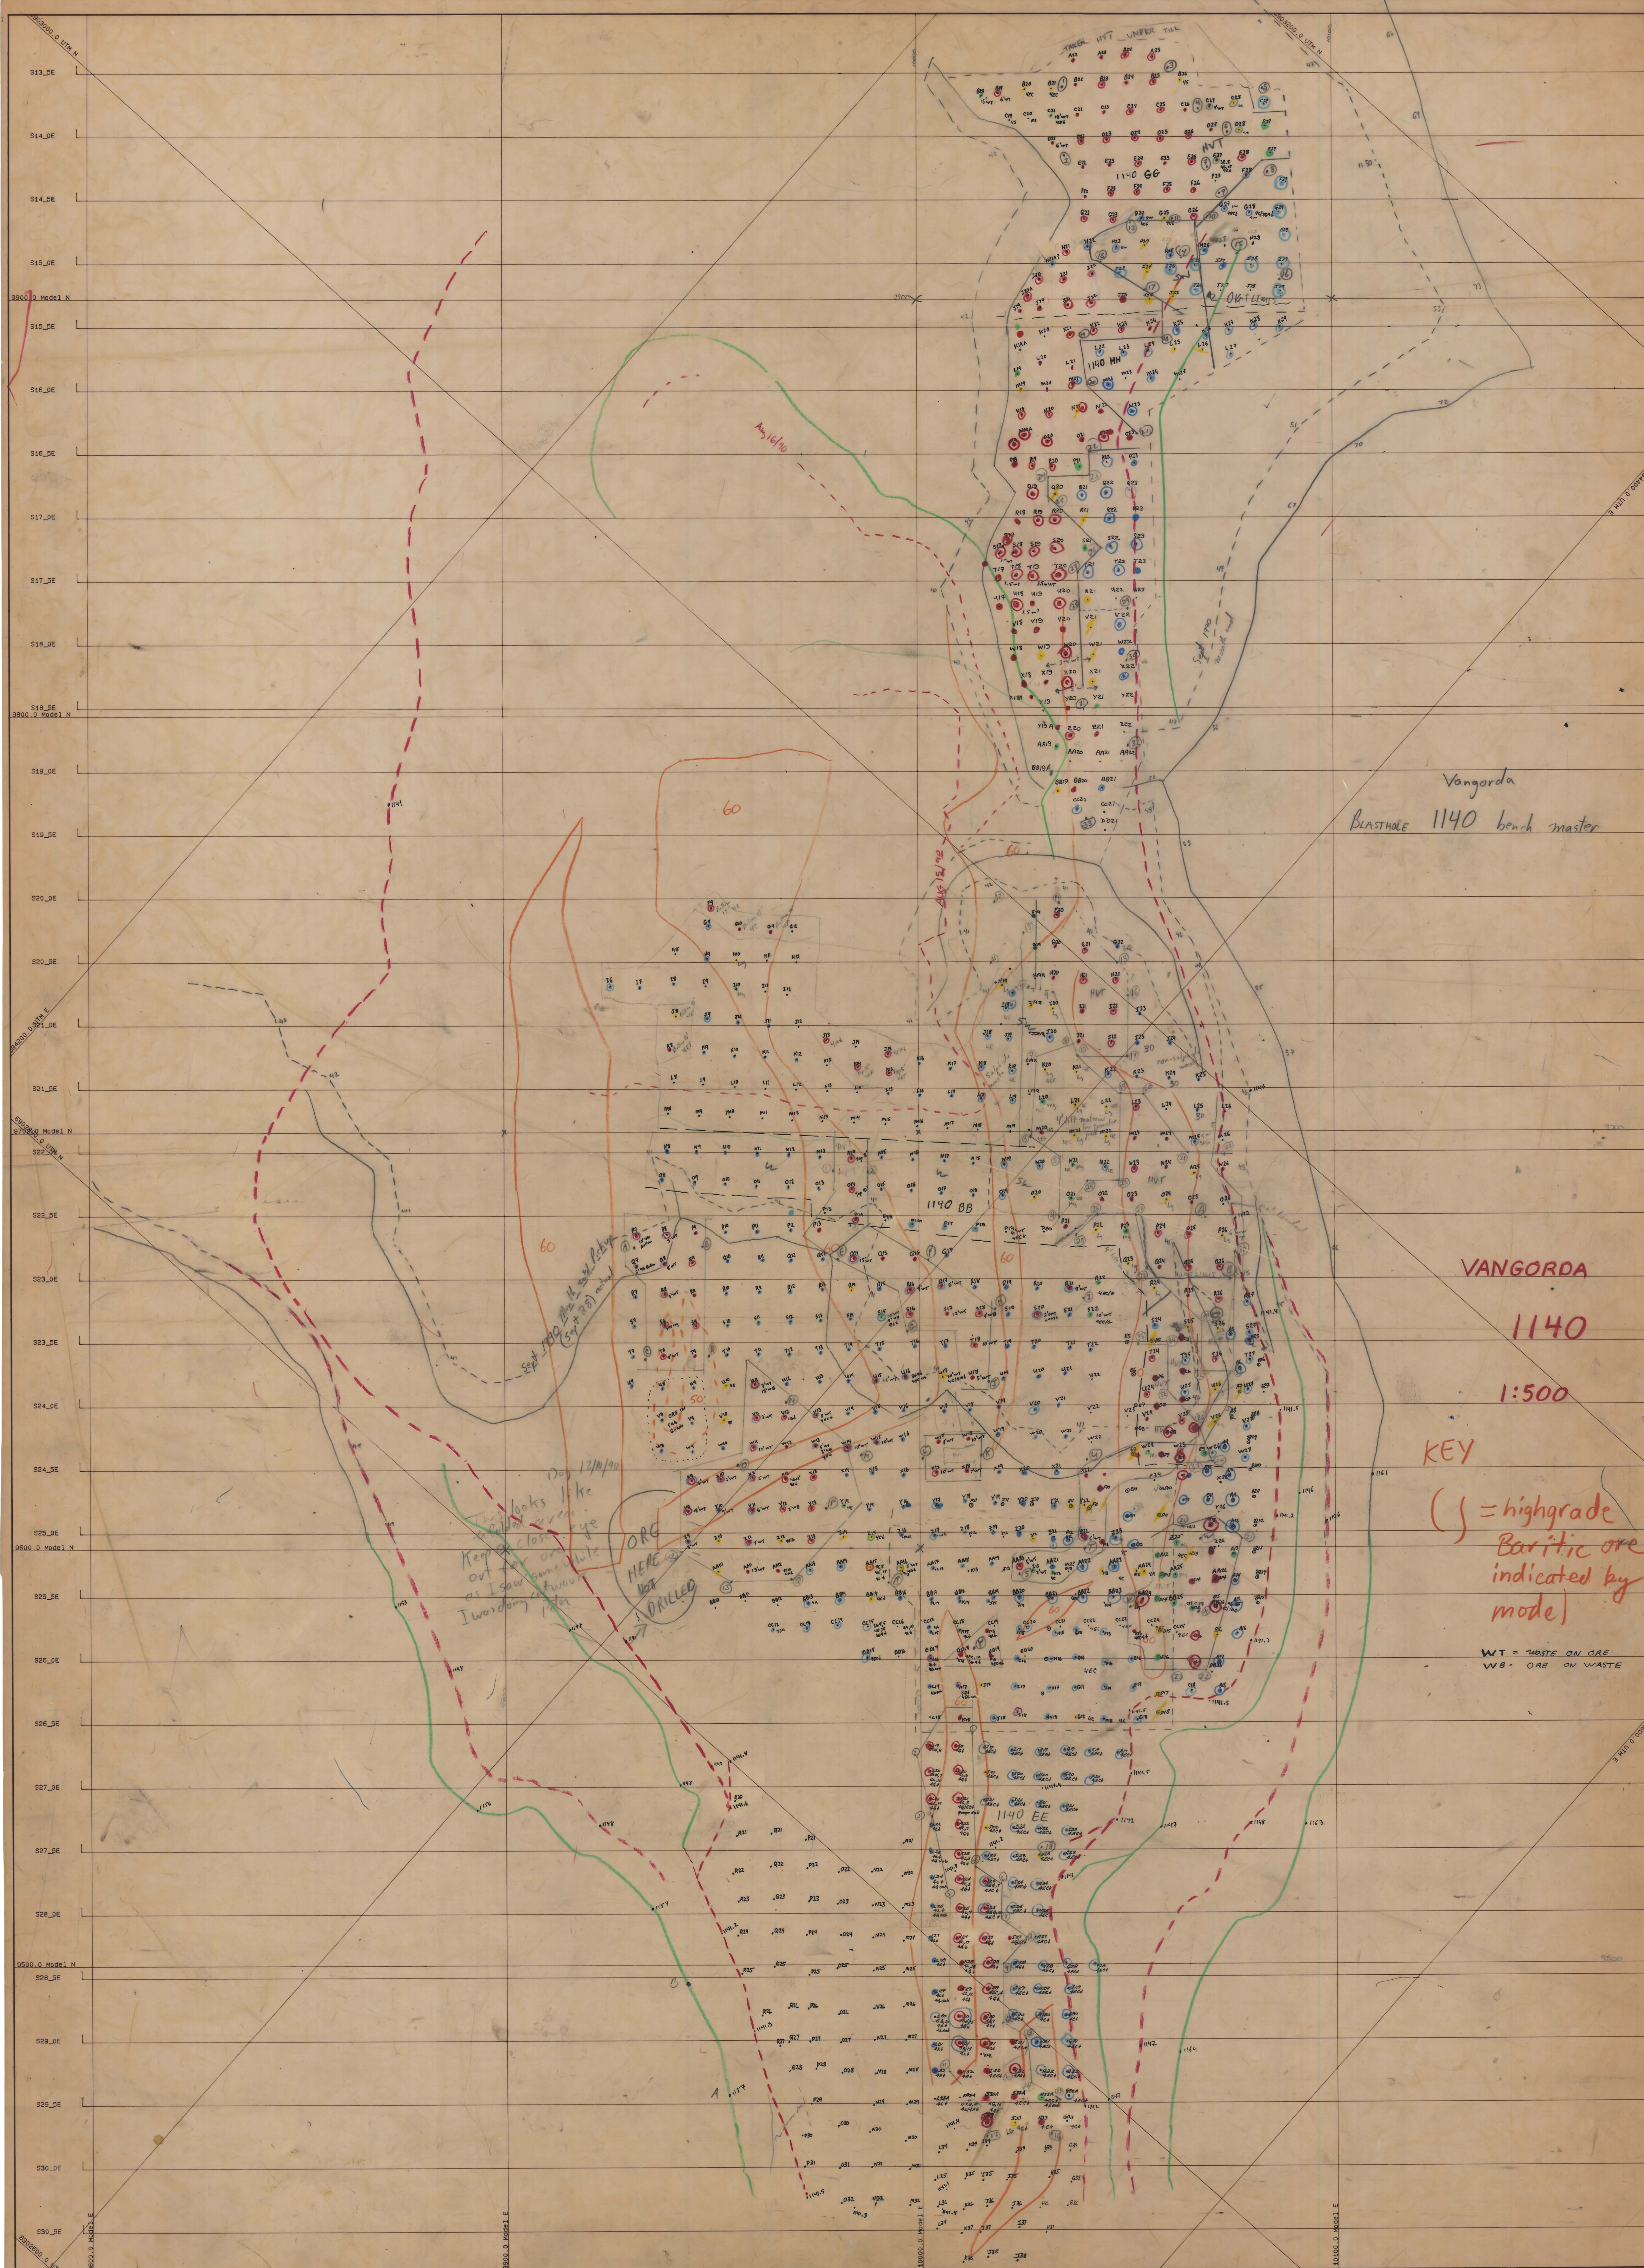

VANGORDA PIT  
BLASTHOLE MASTER

1140 BENCH (south) SCALE 1:500

Vangorda  
Blasthole 1140 bench master

VANGORDA  
1140  
1:500

KEY  
( ) = highgrade  
Baritic ore  
indicated by  
mode)

WT = WASTE ON ORE  
WB = ORE ON WASTE