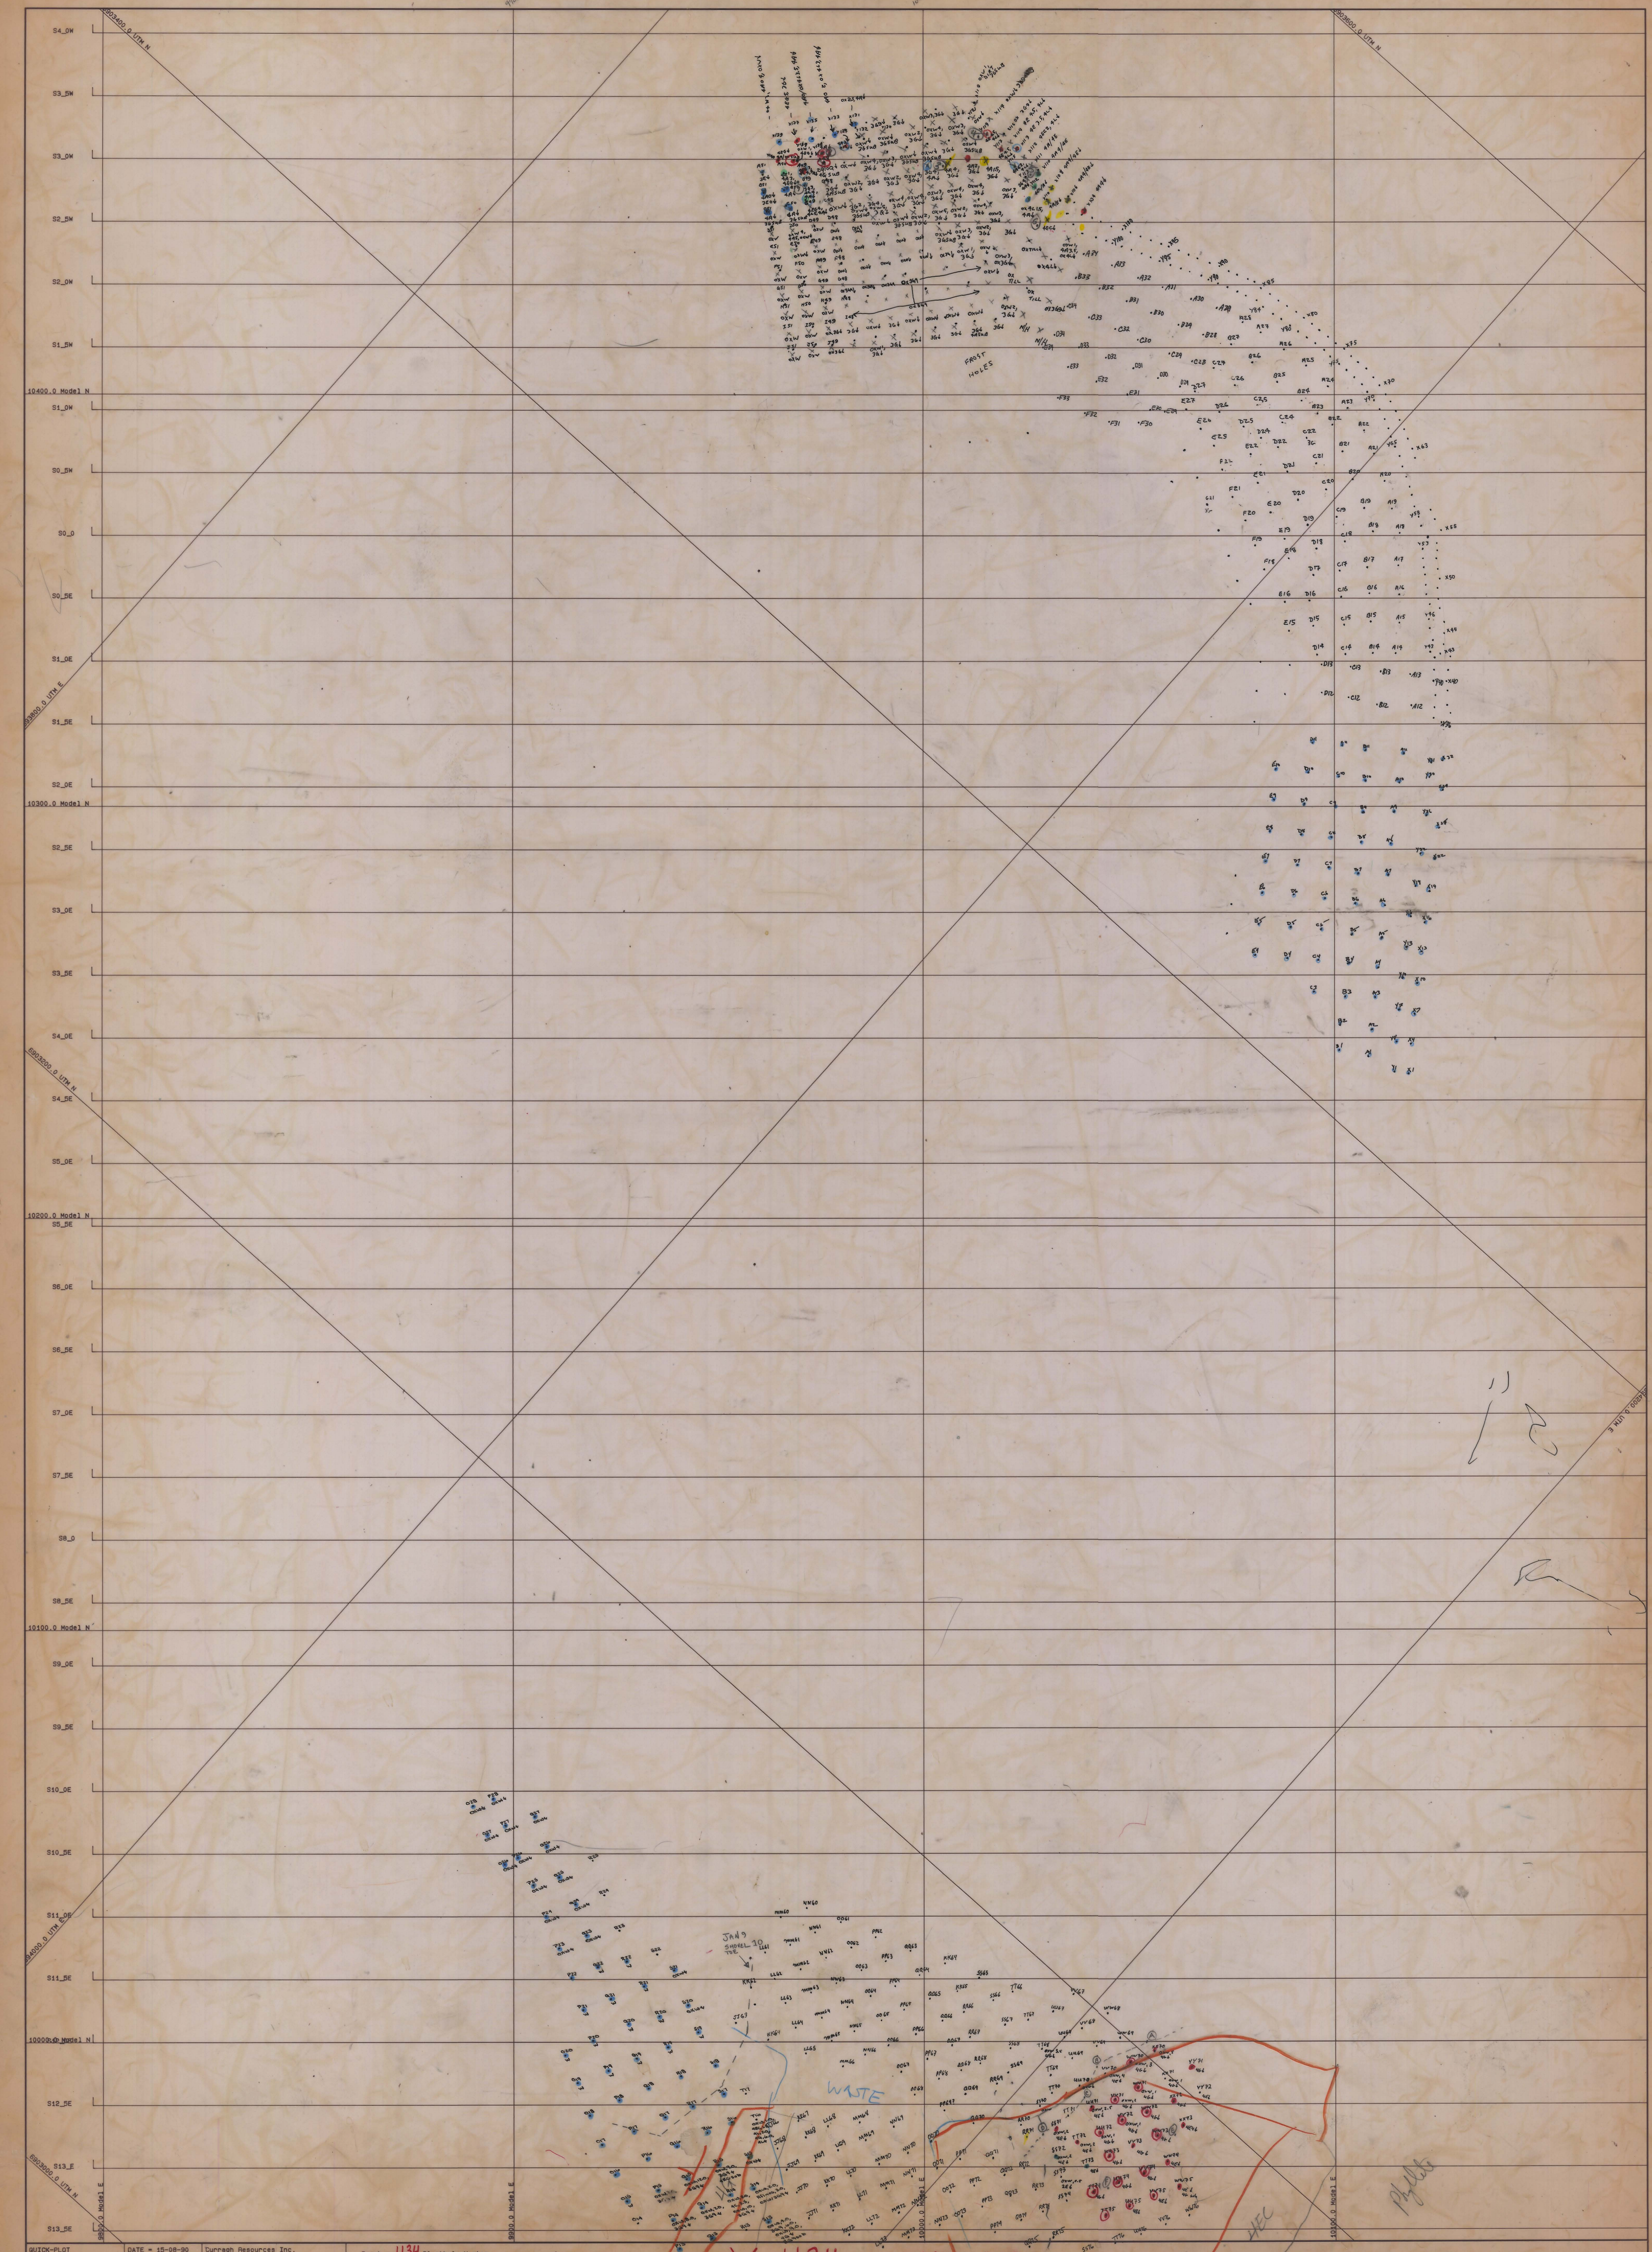

VANGORDA PIT
BLASTHOLE MASTER

1134 BENCH (north)

SCALE 1:500

004338

V-1134 NORTH SIDE