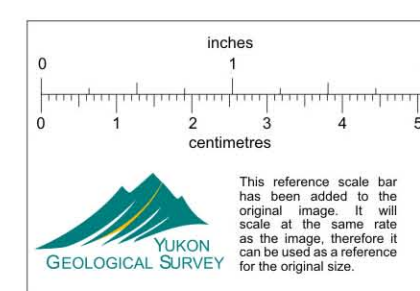

VANGORDA
1062 PATTERN

ANVIL RANGE MINING
VANGORDA PIT

1062 PATTERN
SCALE 1:500