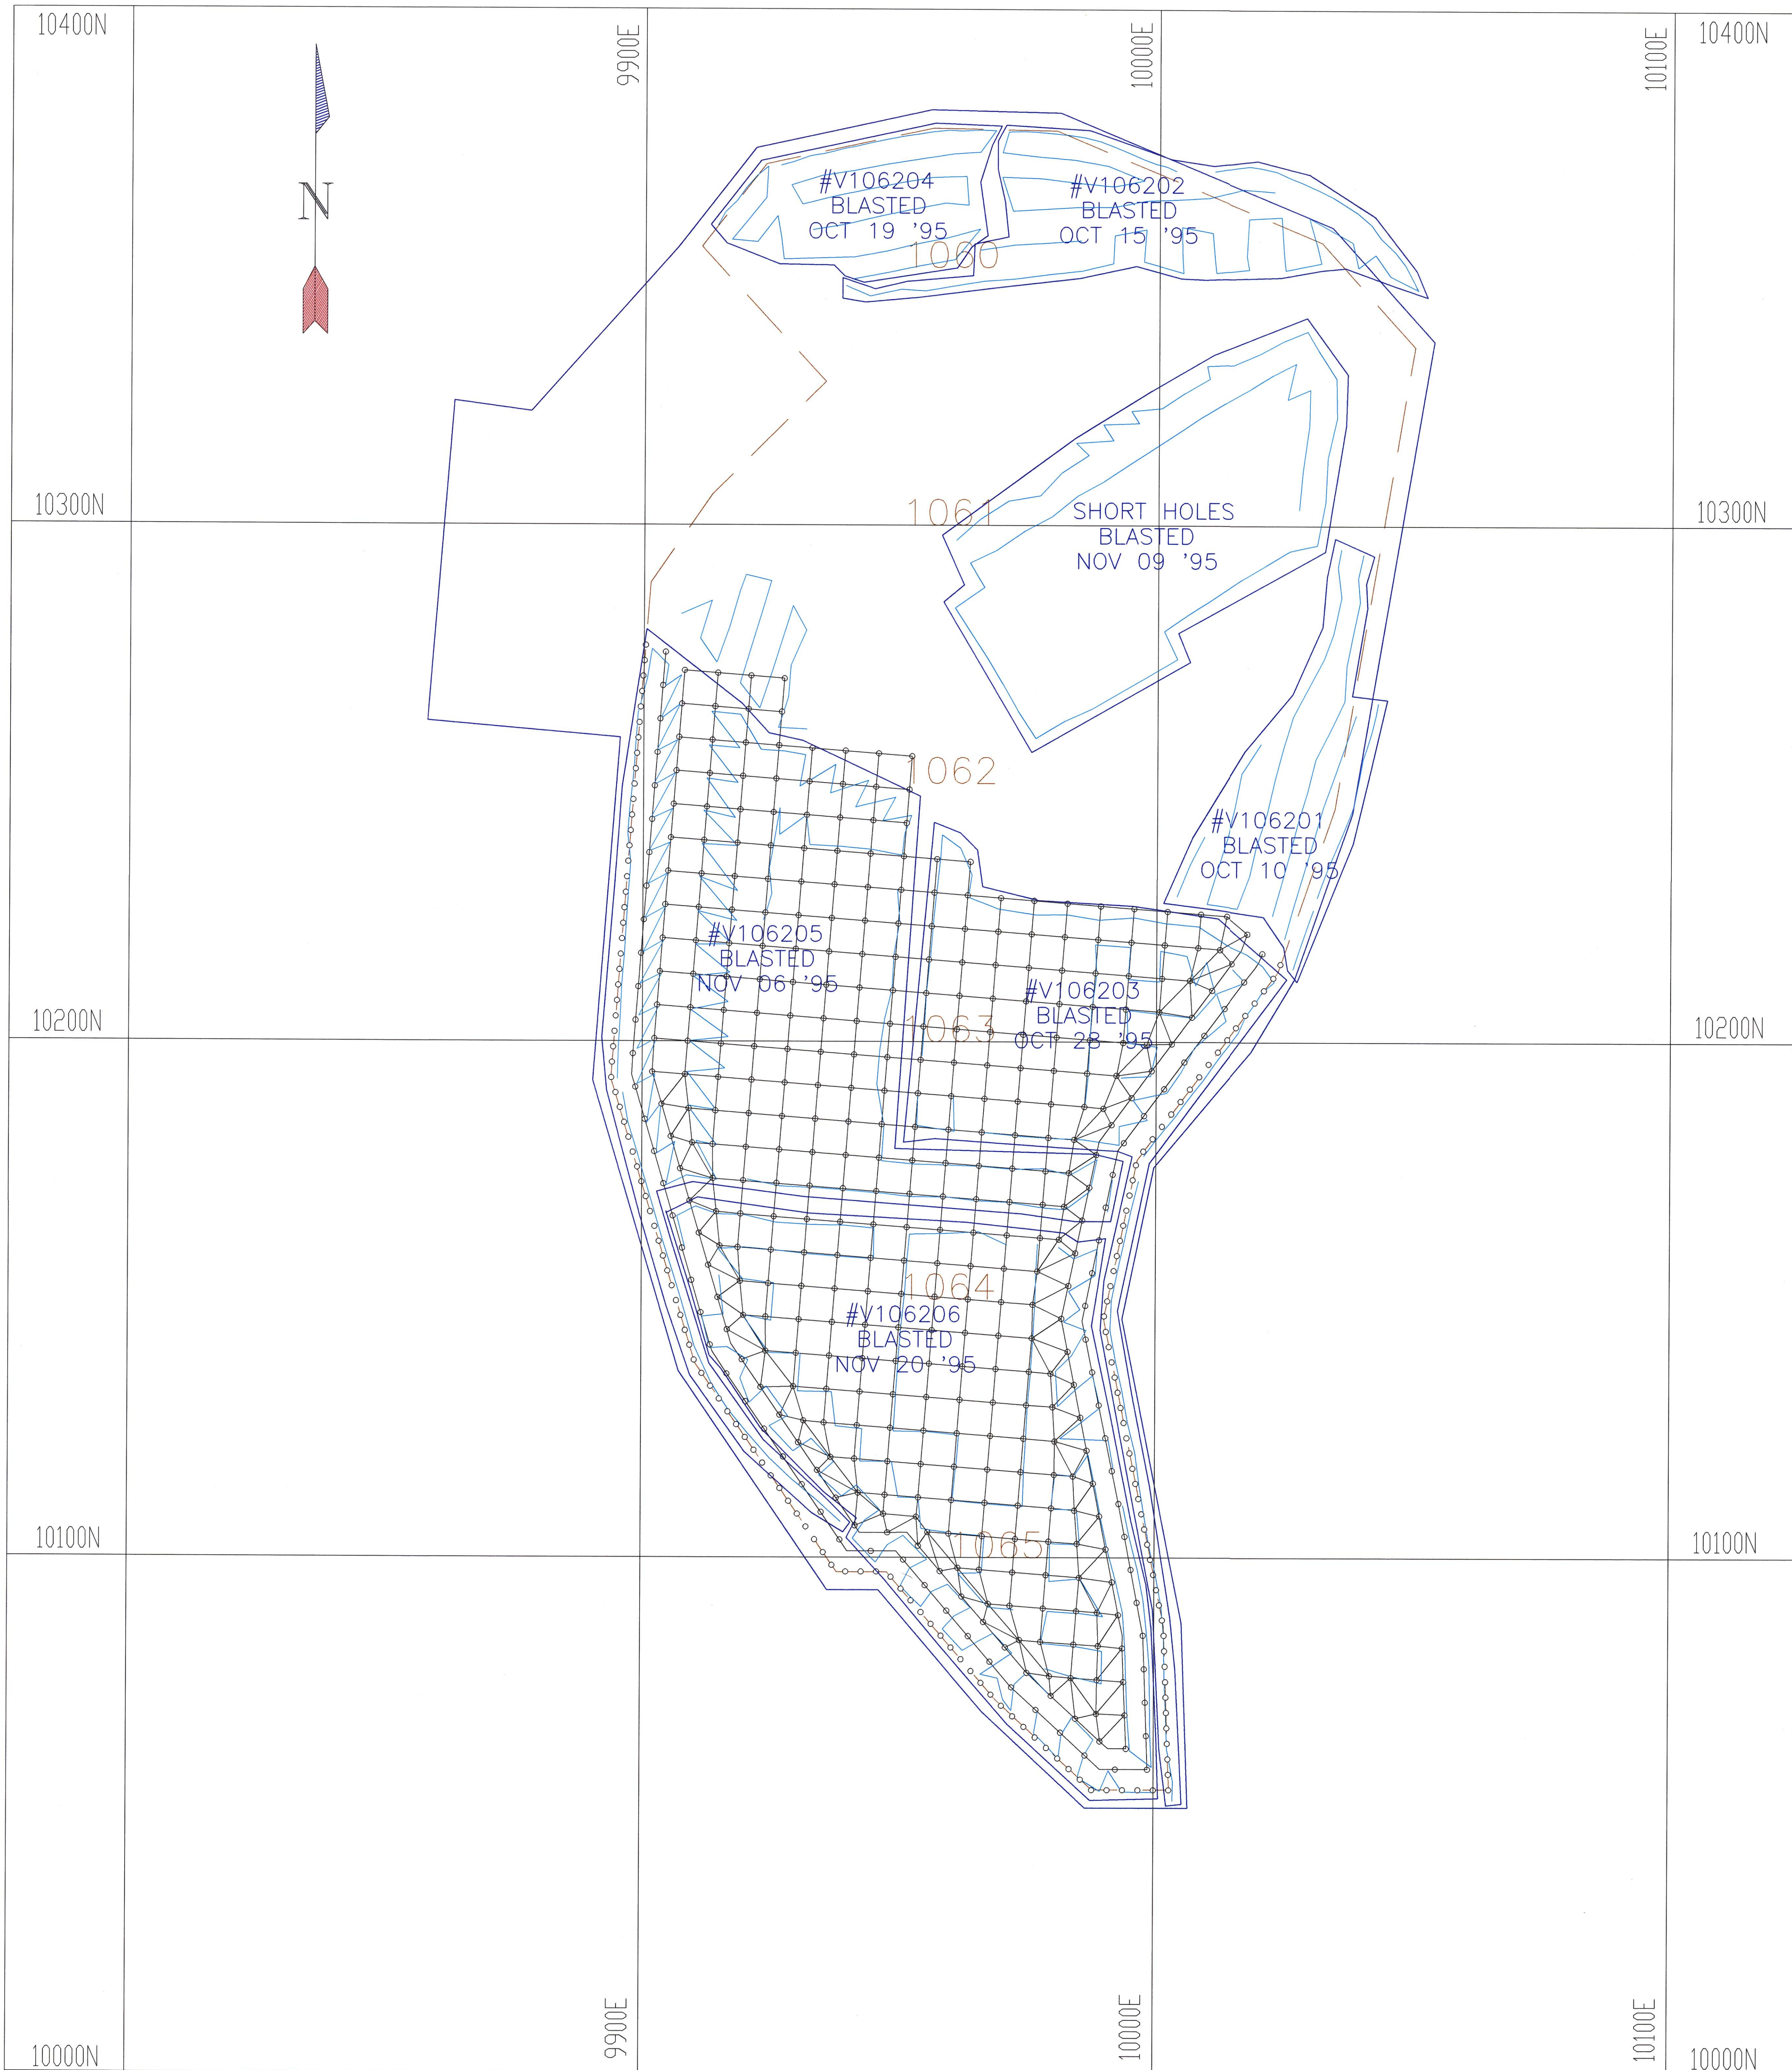

VANGORDA
1062 PATTERN

ANVIL RANGE MINING
VANGORDA PIT

1062 PATTERN
SCALE 1:500