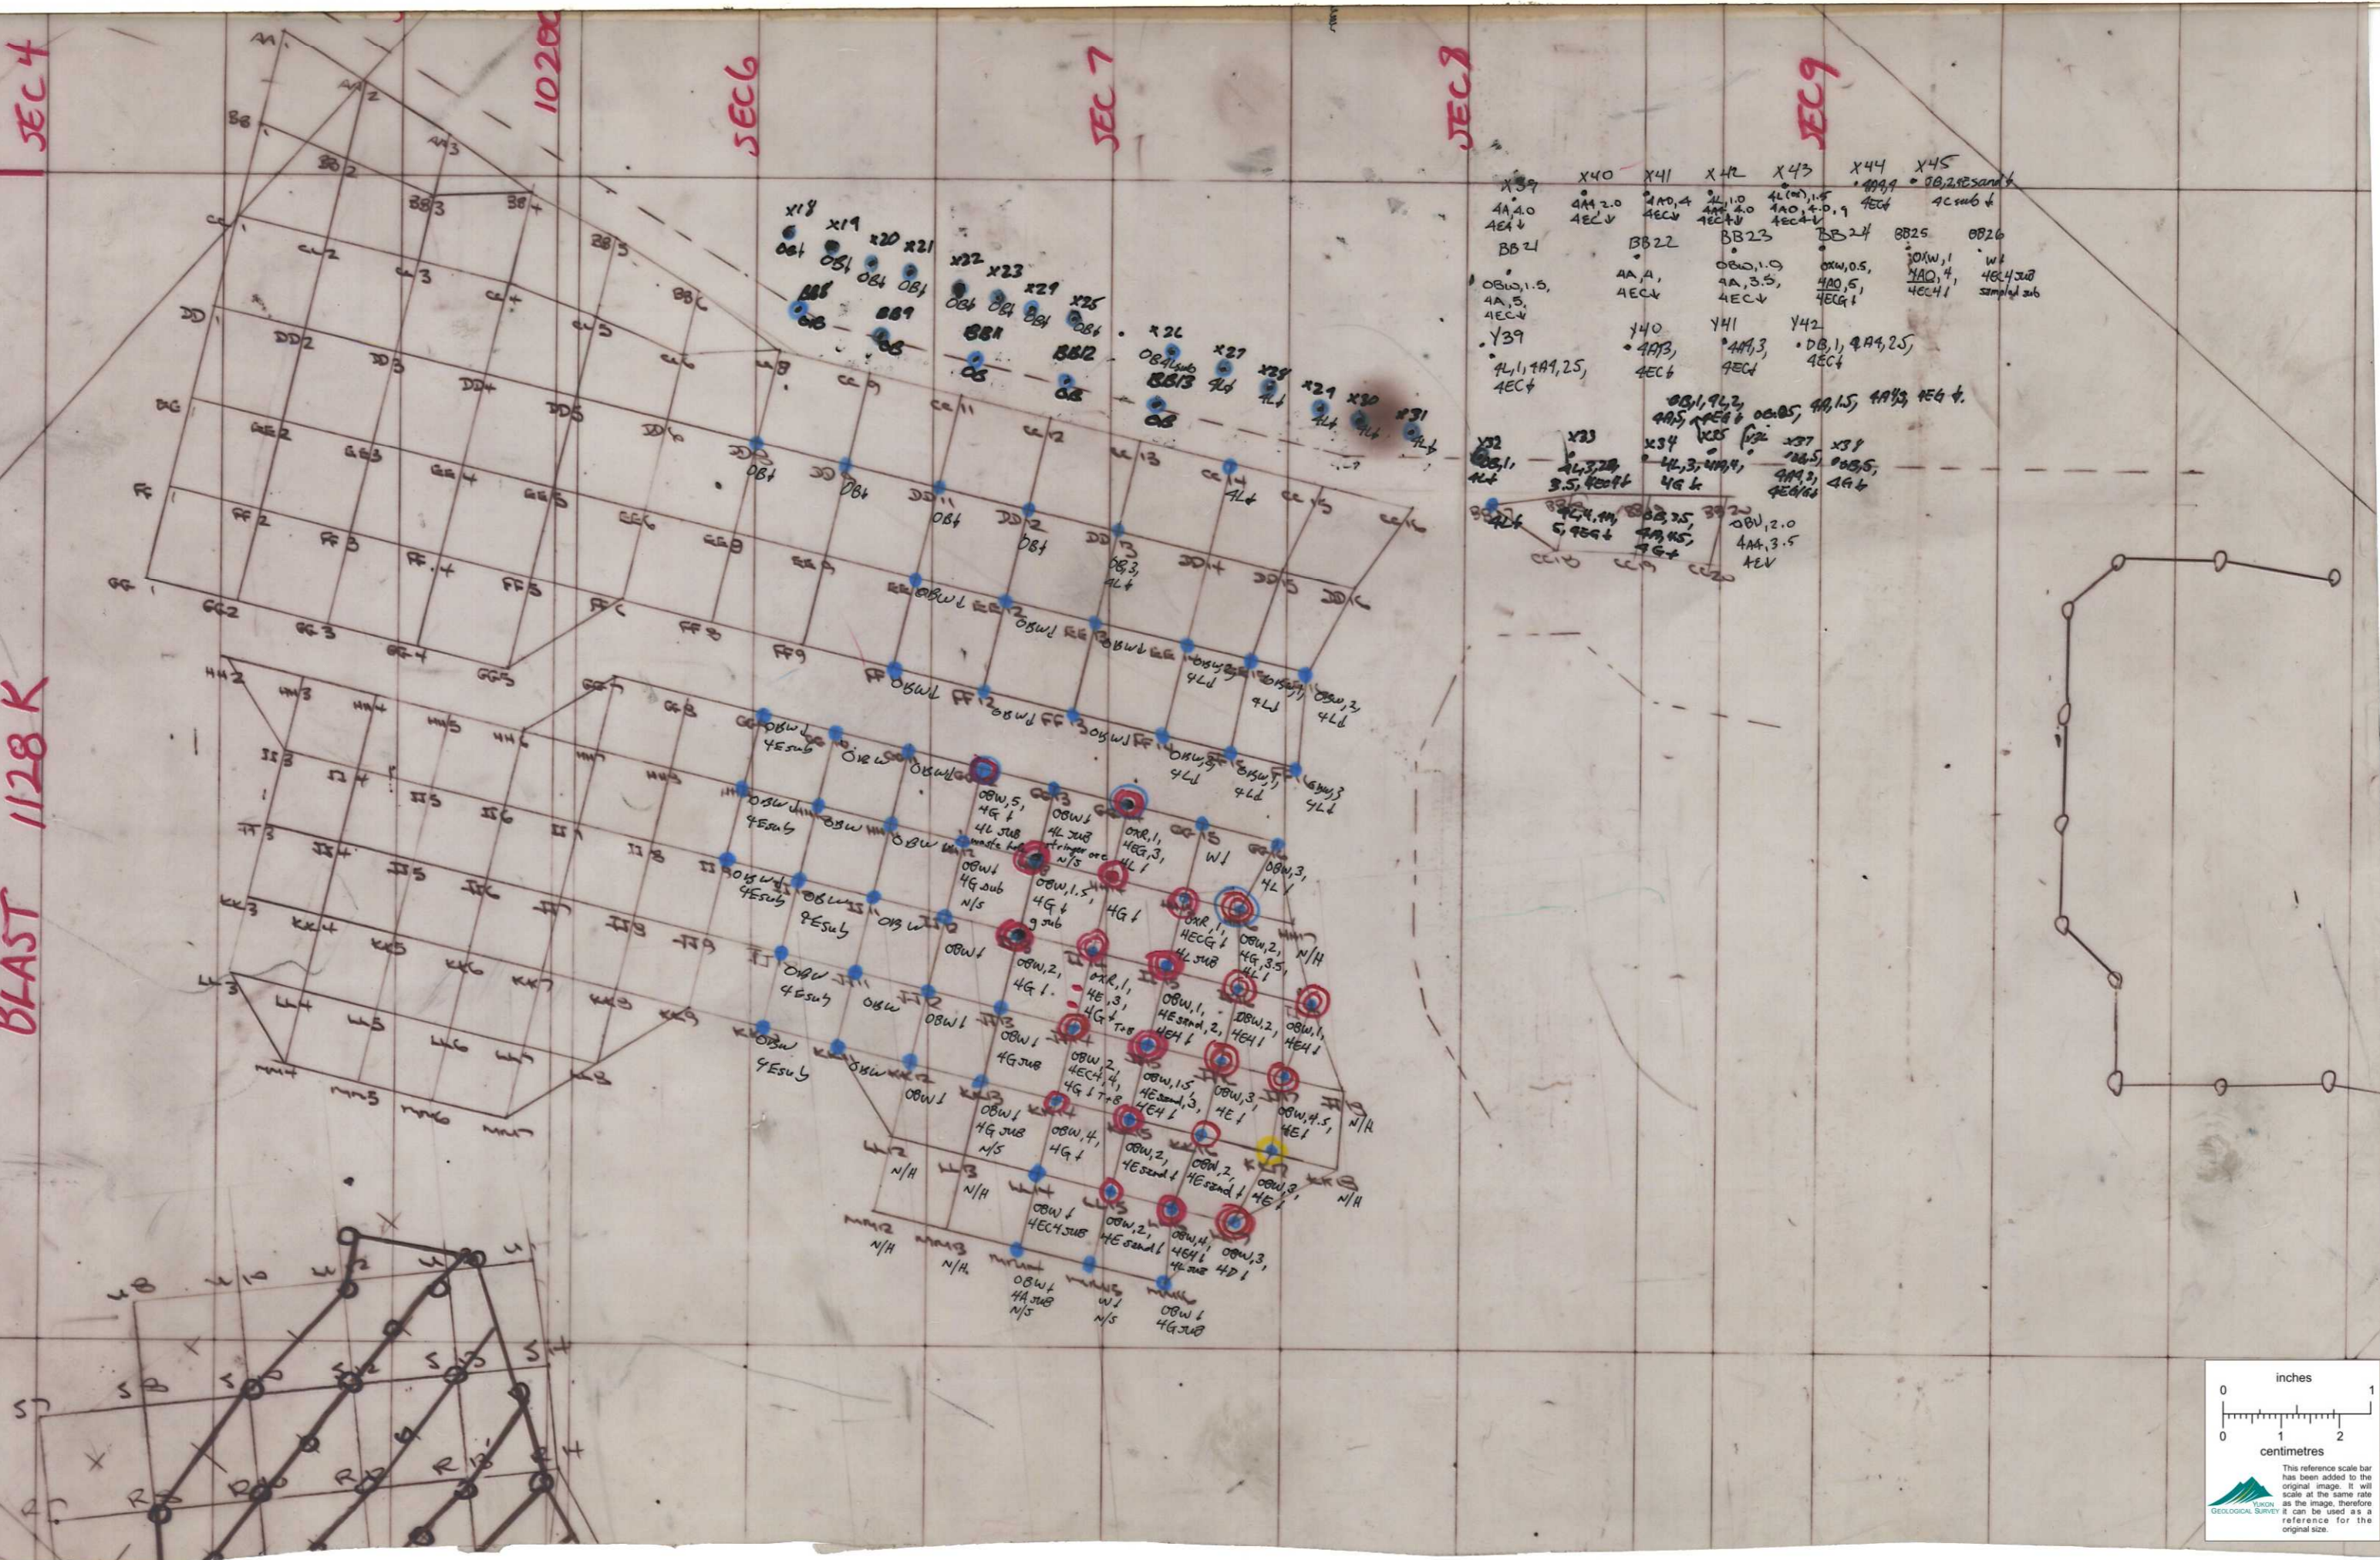

1128 BLASTHOLE Logs

004345

Office Lithology Copy July 1991
BLAST 1128 K

0 1
0 2
inches
centimetres
This reference scale bar has been added to the original image. It will scale at the same rate as the image, therefore it can be used as a reference for the original size.

PATTER
BIT SYX
SUBGRA
EXPLO

1128