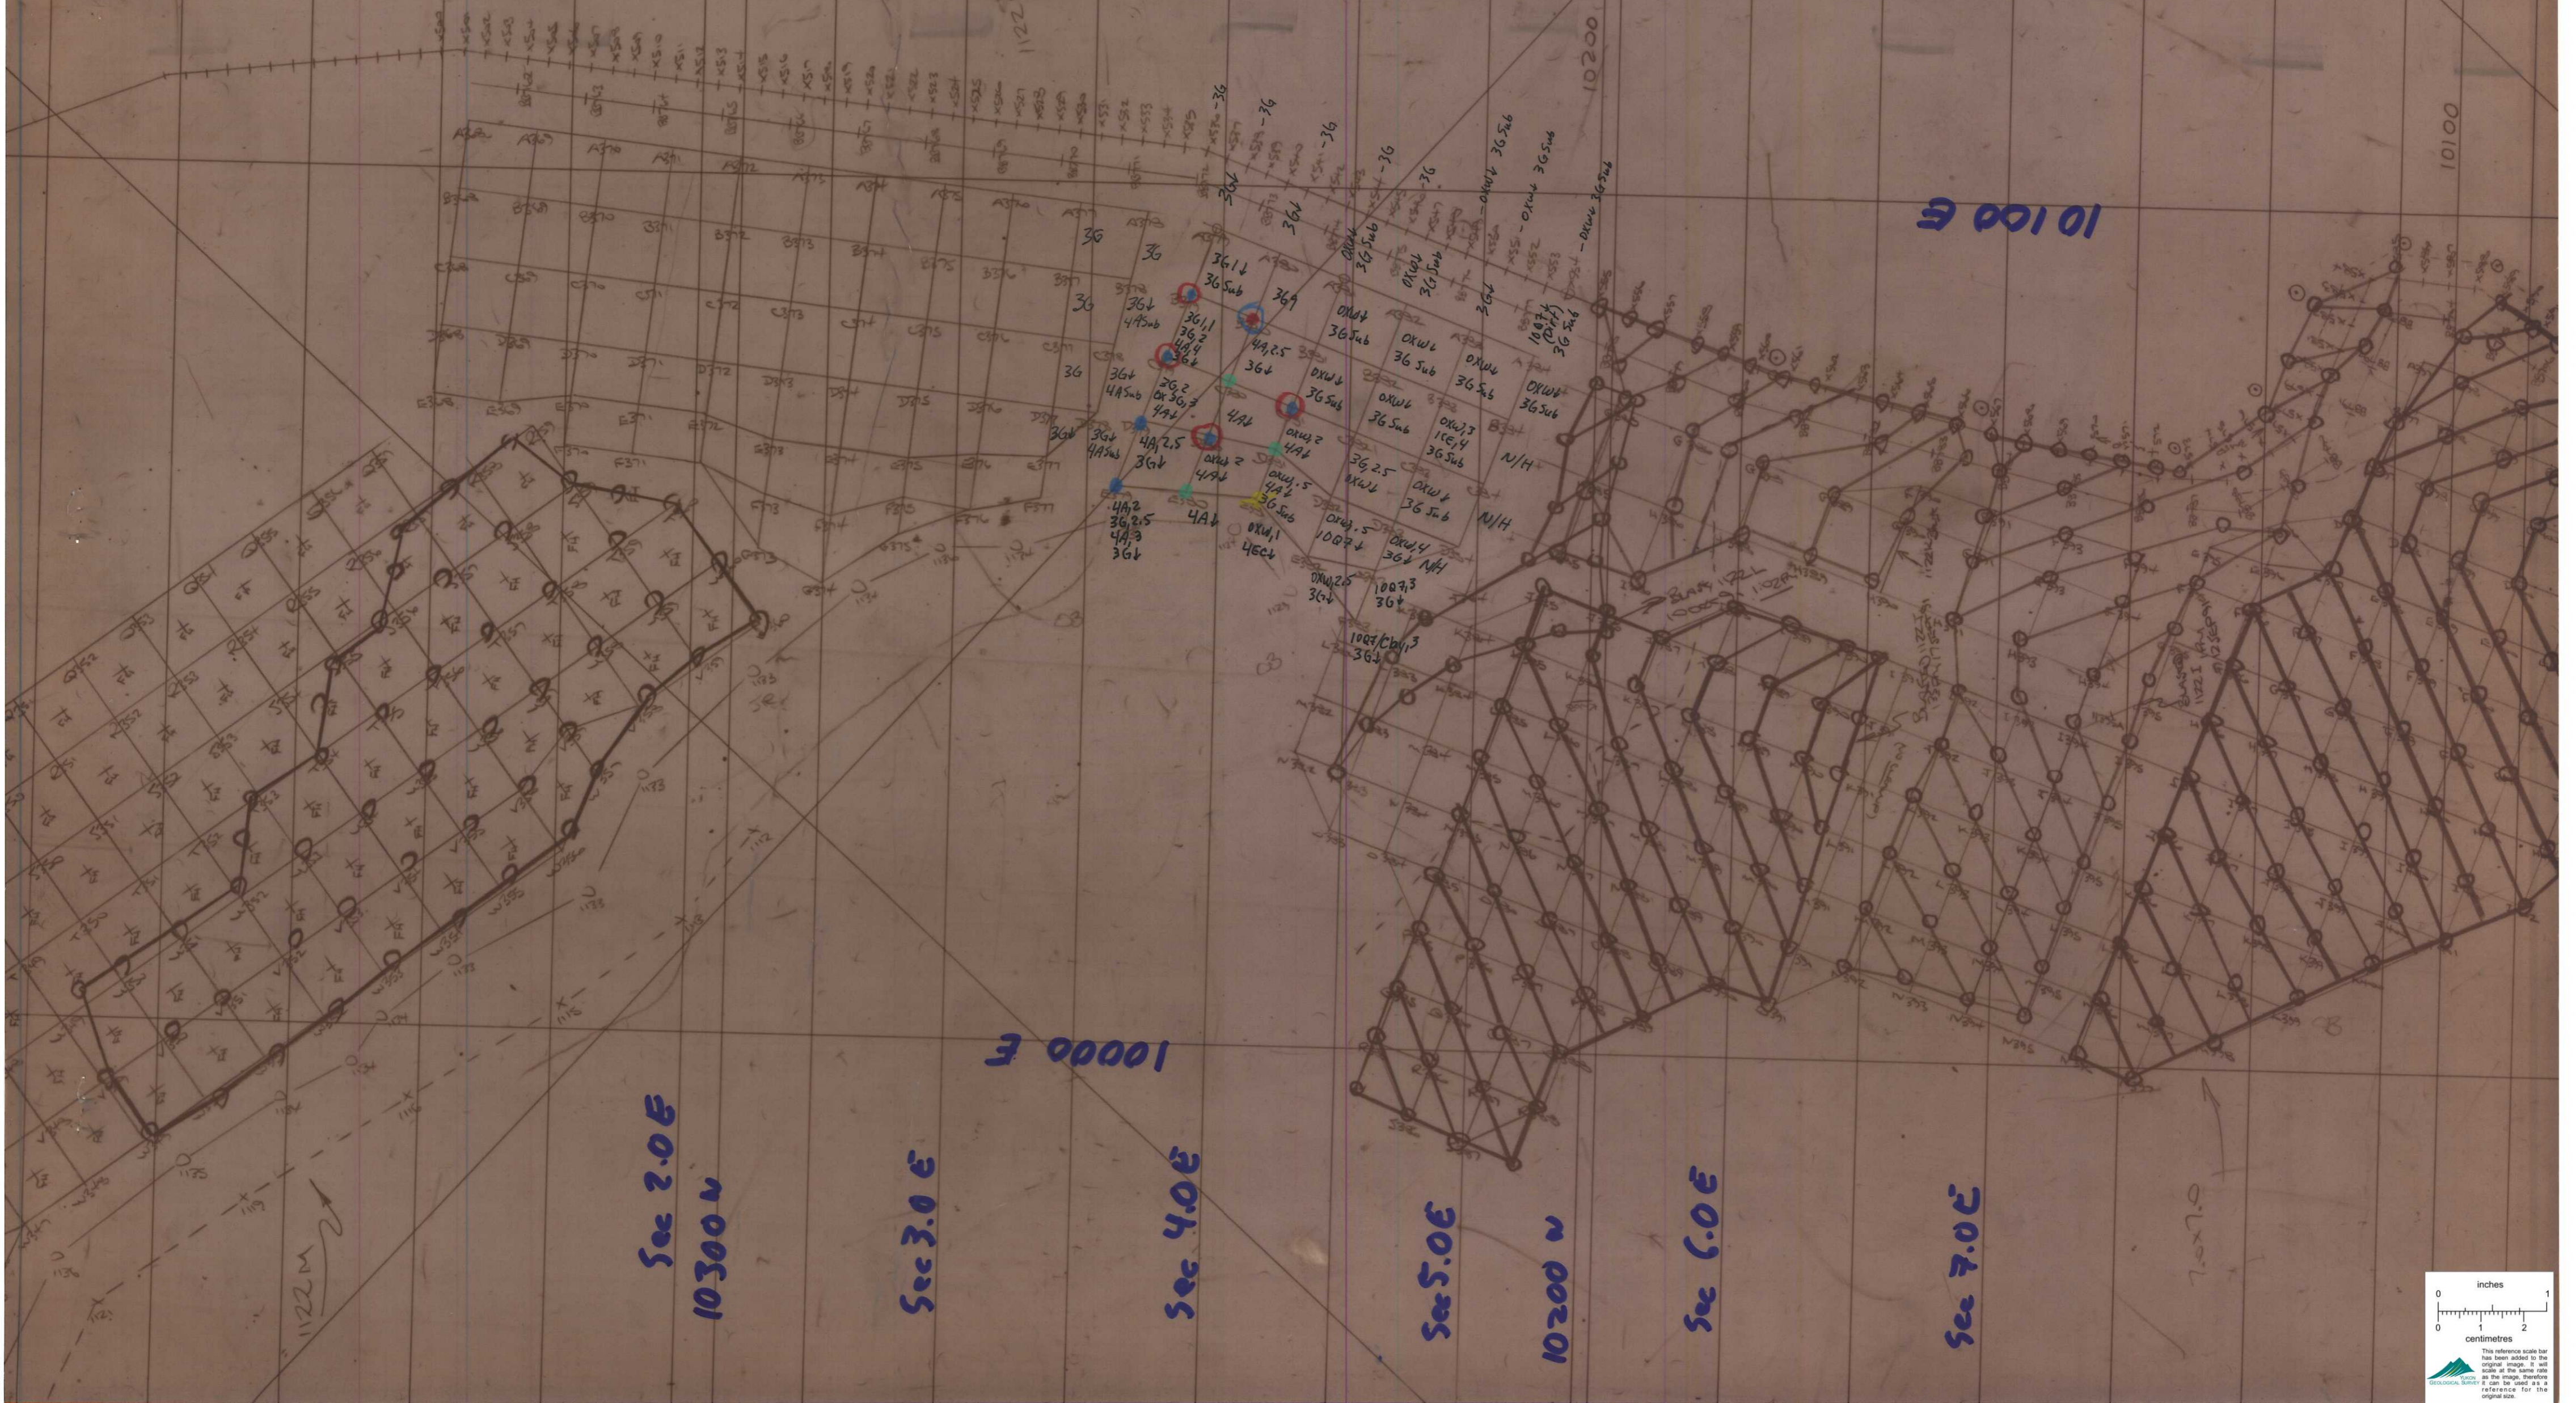

# Vangorda 1122 Blasthole Logs

004349

OFFICE COPY  
1122N

CURRAGH  
RESOURCES

BLAST # 1122 E

10100 E

10000 E

Sec 2.0 E  
10300 N

Sec 3.0 E

Sec 4.0 E

Sec 5.0 E

10200 N

Sec 6.0 E

Sec 7.0 E

OFFICE COPY  
1122

3 00101

1122 M  
Drill 7  
Jan 12

10400 N

Sec 1.0 W

Sec 0.0

Sec 1.0 E

Sec 2.0 E

Sec 3.0 E

10300 N