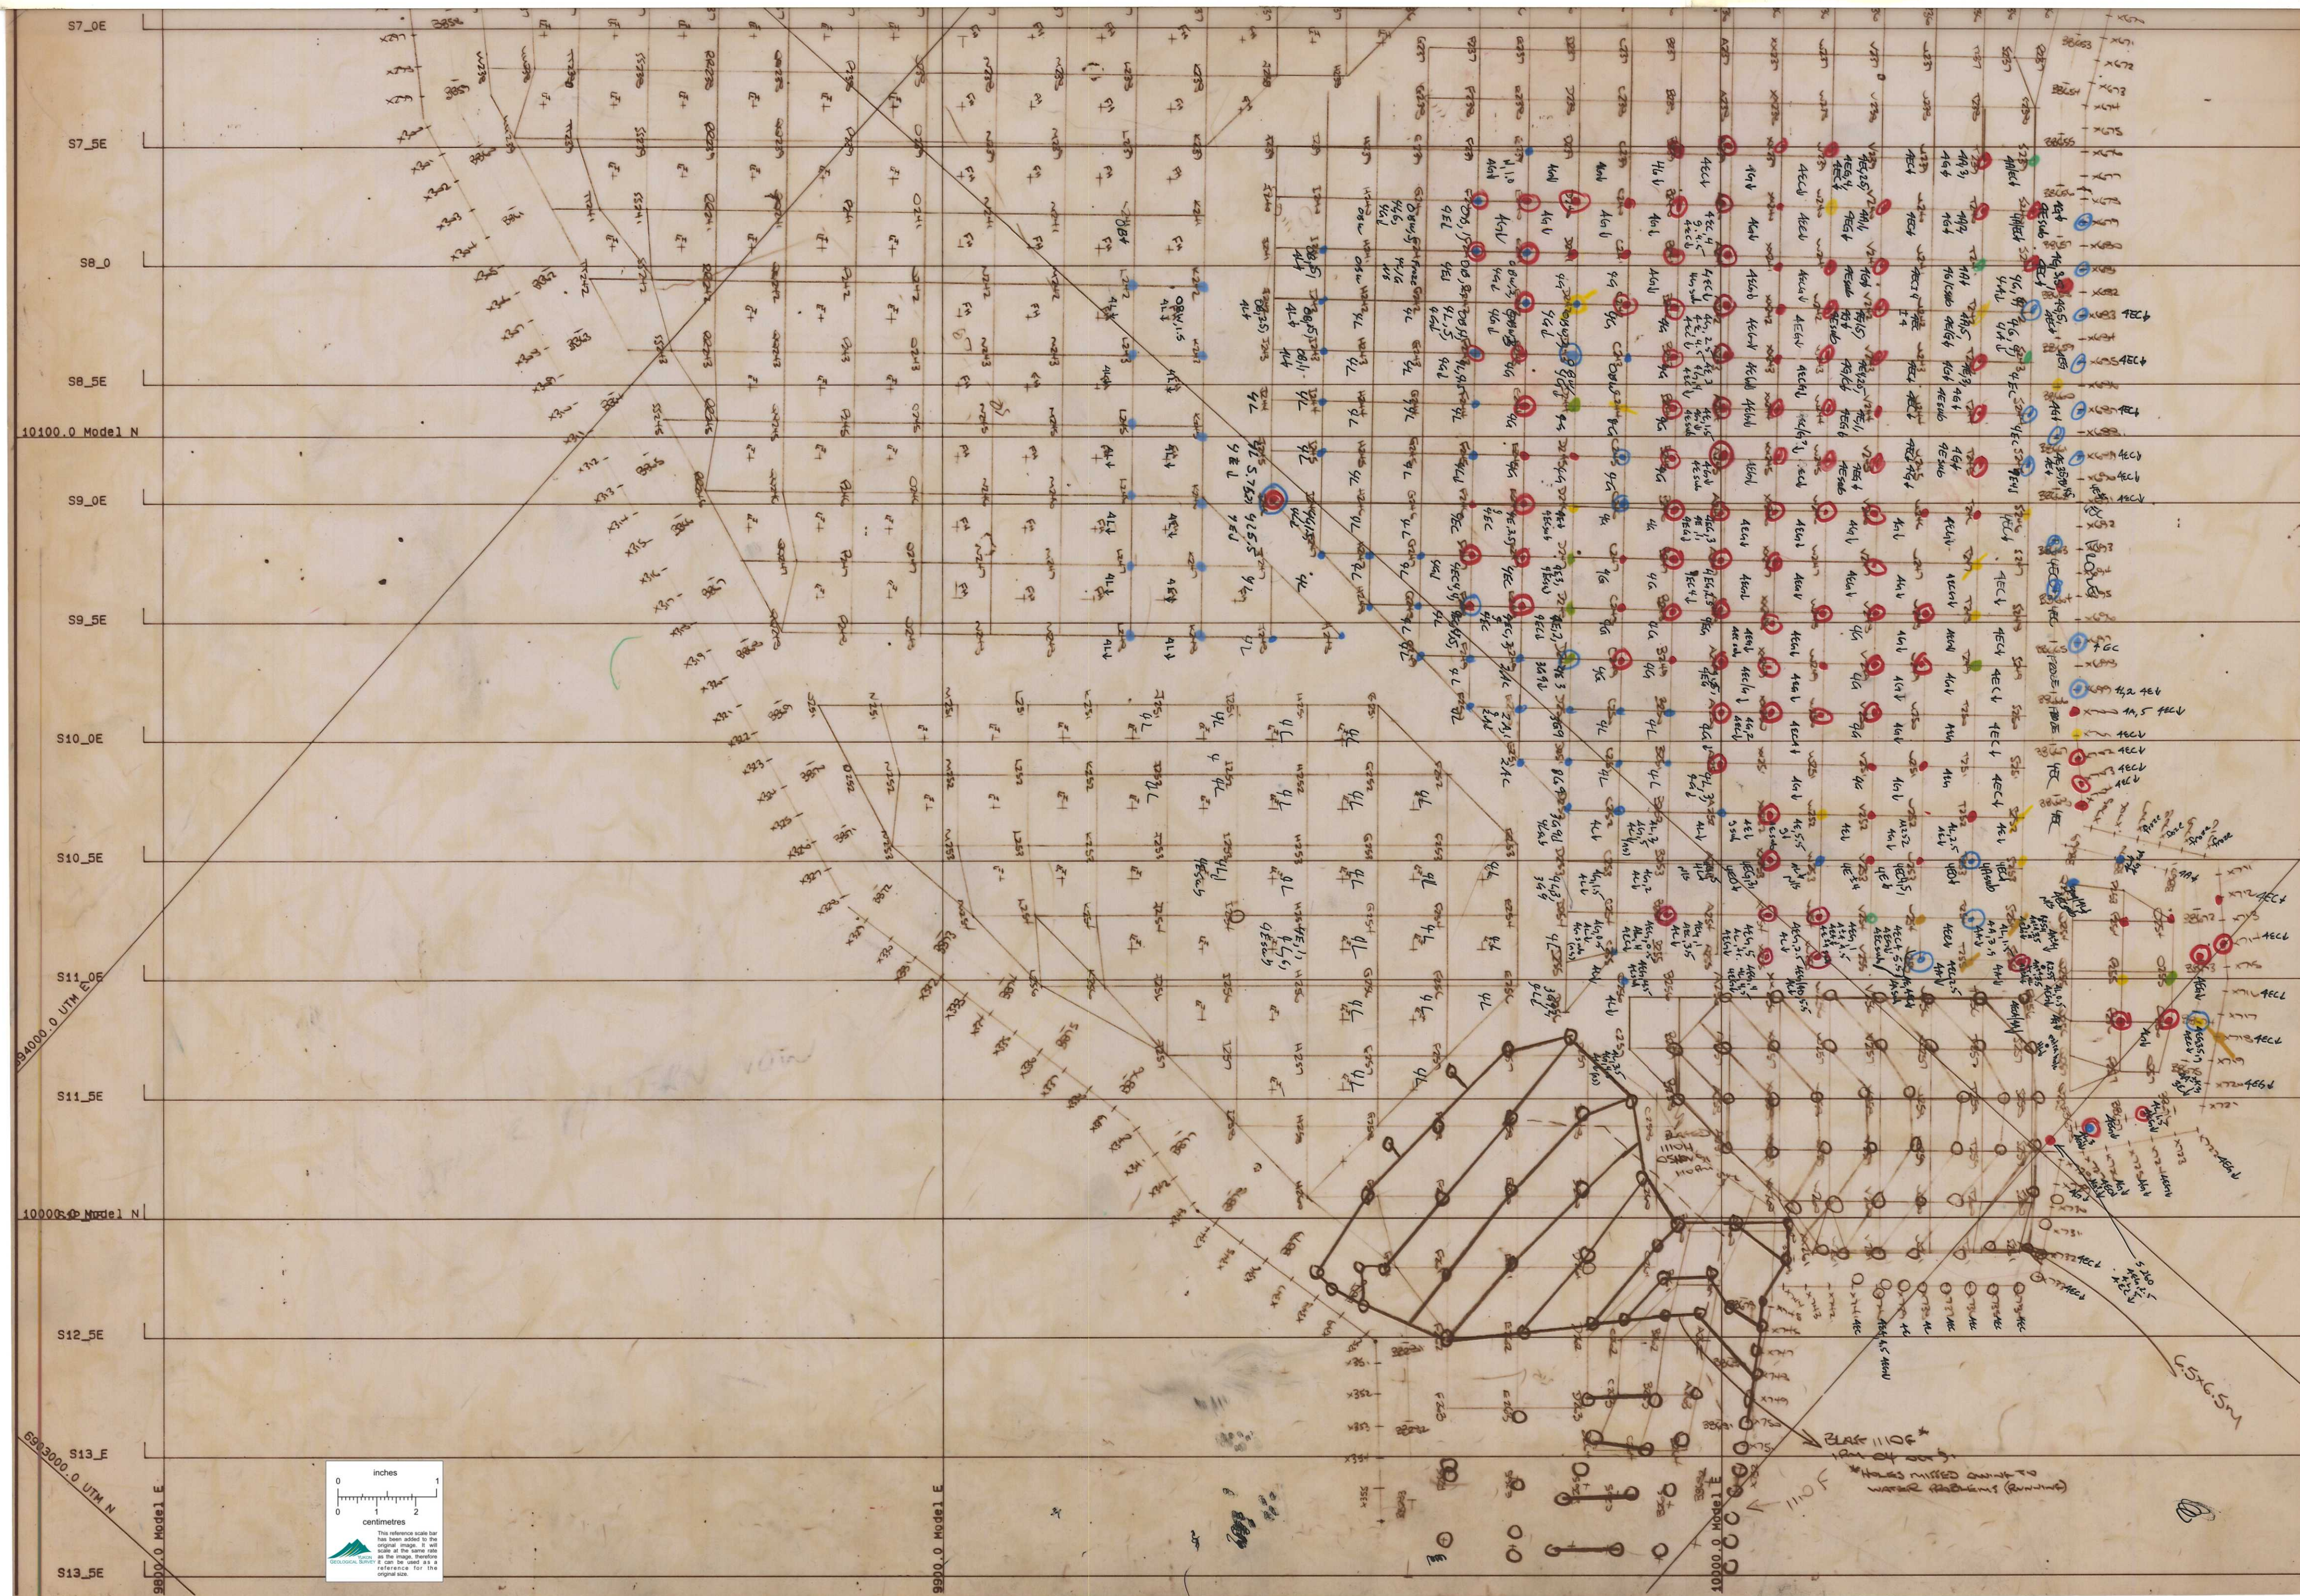

VANGORDA Pit

1110 NORTH

004354

VANGORDA PIT  
BENCH MASTER *Blast Design*

1110 NORTH

SCALE 1:500