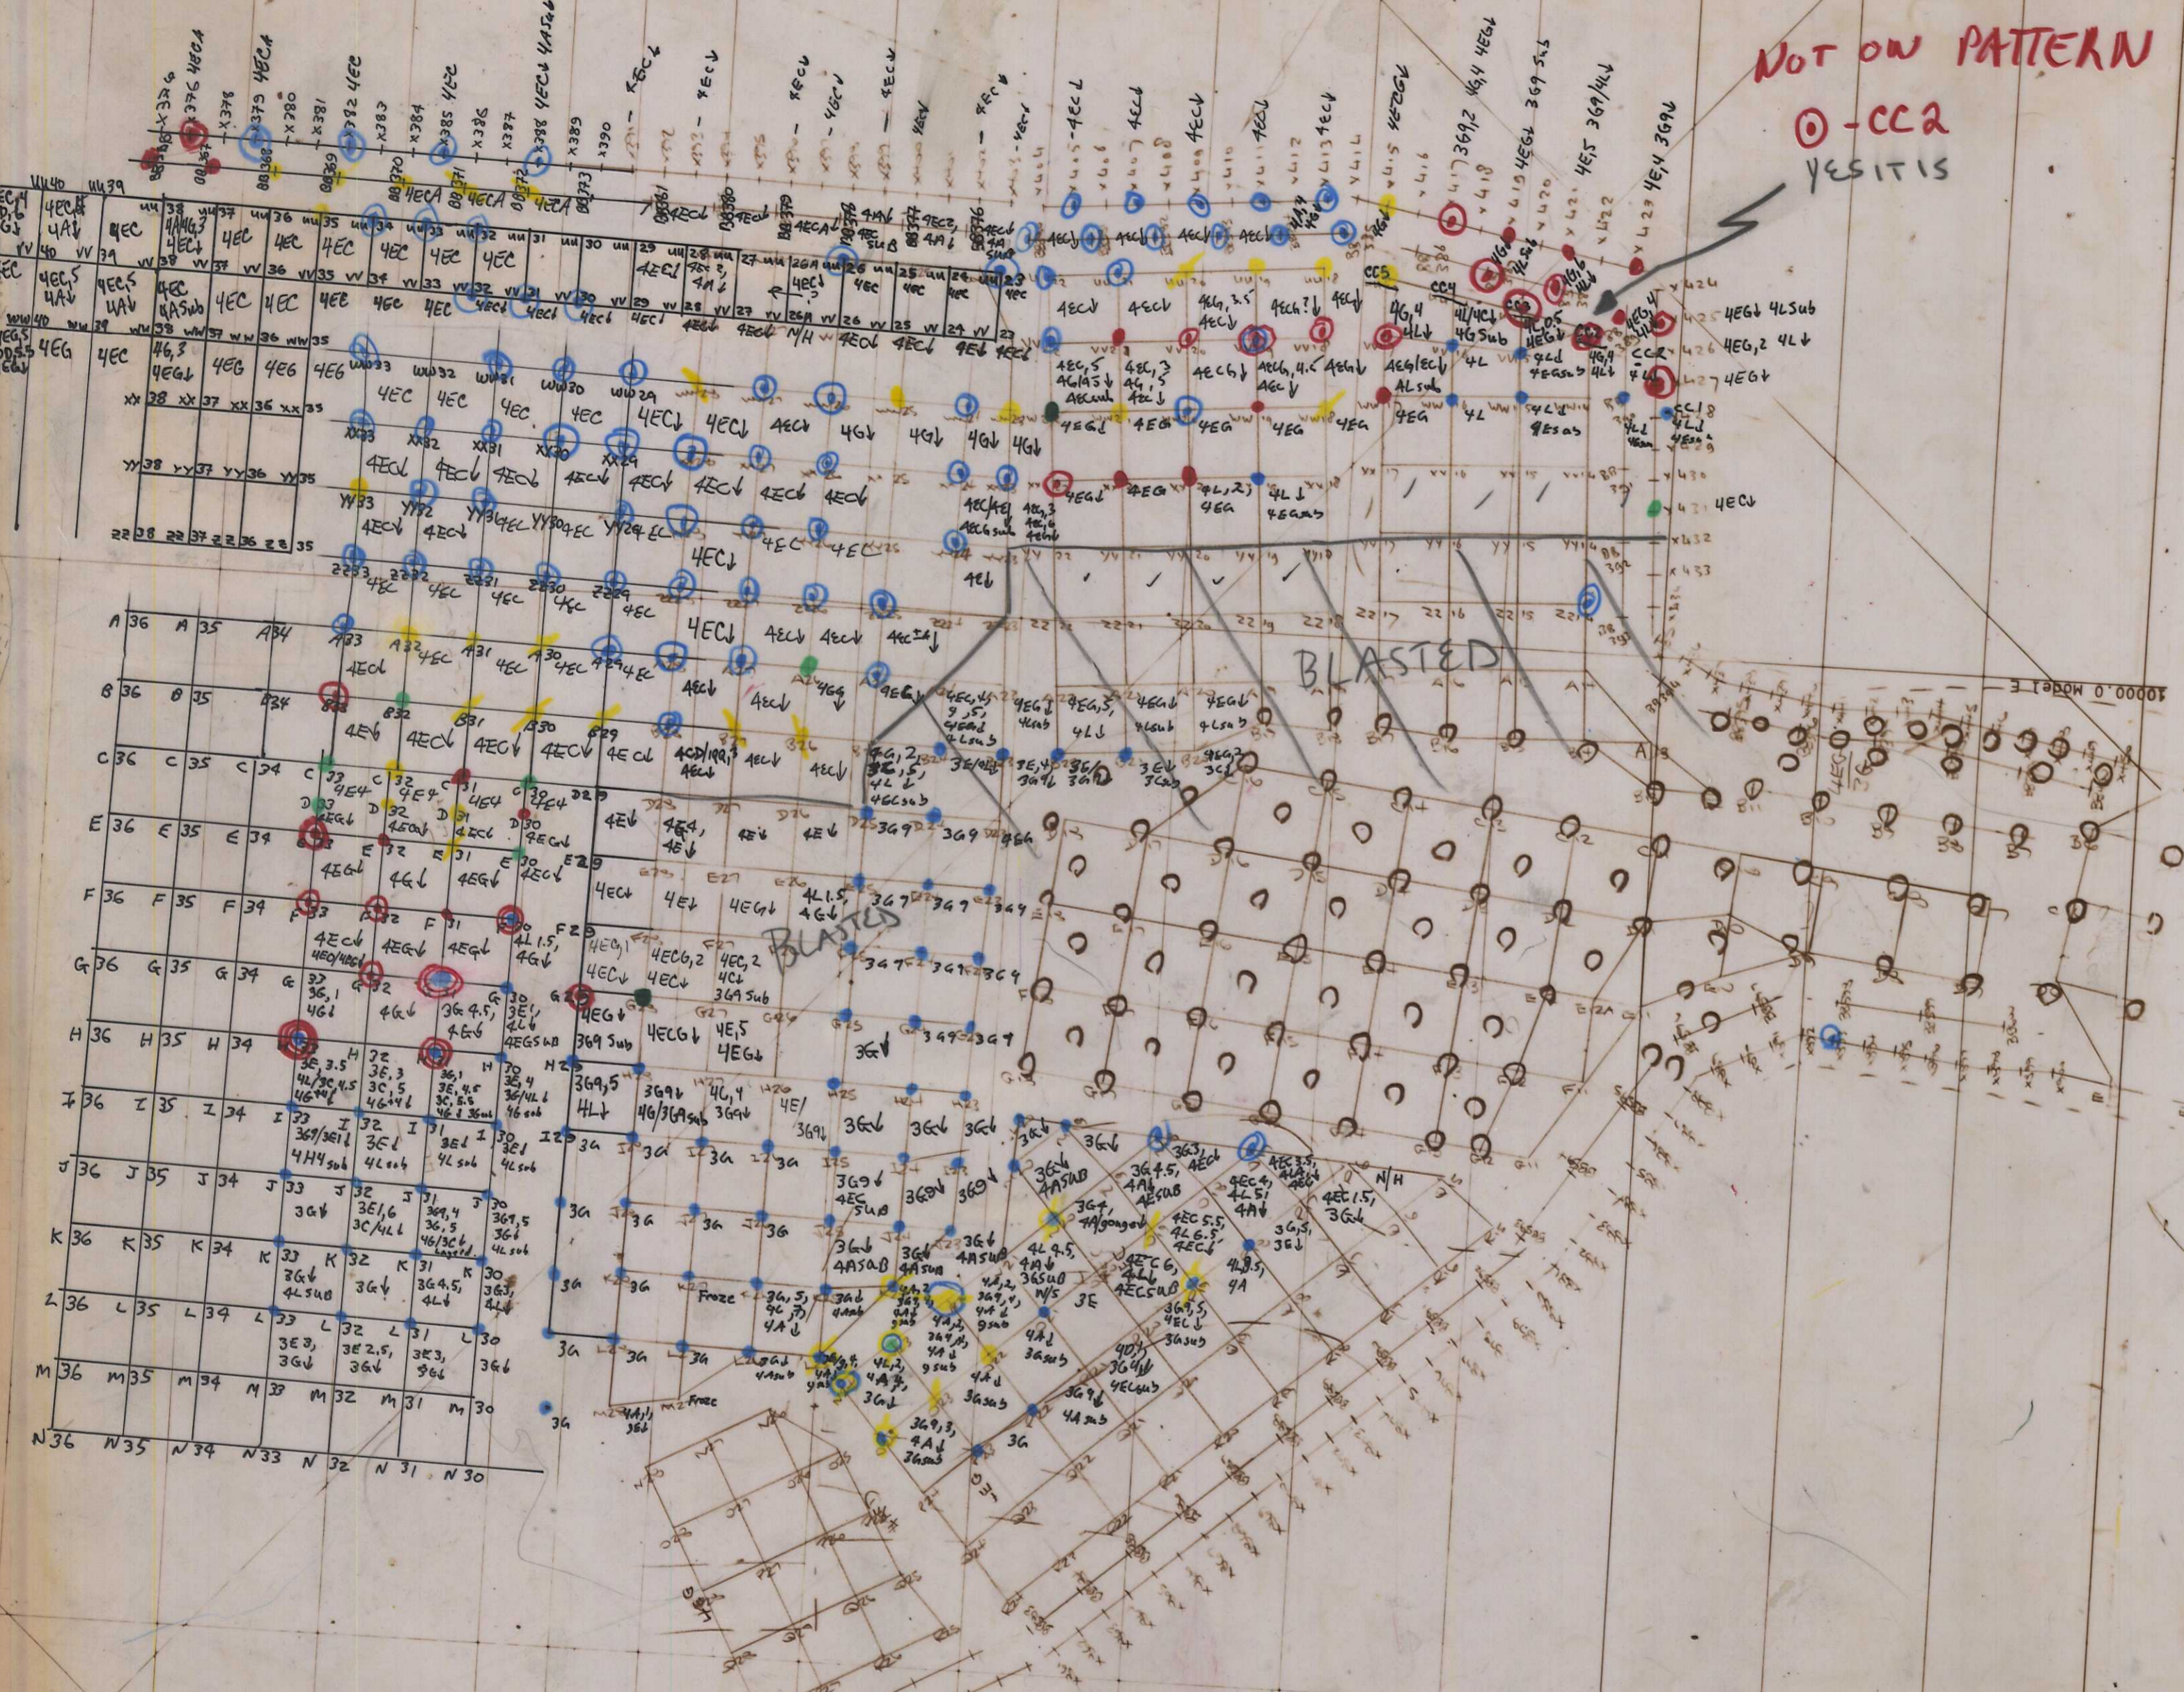

VANGORDA 1098  
BLASTHOLE LOGS

004360

1098 Office ~~File~~ Copy

9800.0 Model E

9800.0 Model E

10000.0 Model E

Handwritten notes and labels on the right side of the grid, including 'yec', '4ec', and '4ec 4msw'. Some notes include '26 FEB 92' and '193 F (27 0000)'.

Handwritten notes and labels on the left side of the grid, including 'yec', '4ec', and '4ec 4msw'. Some notes include '26 FEB 92' and '193 F (27 0000)'.

NOT ON PATTERN

⊙ - CC2  
YES IT IS

BLASTED

9900.0 Model E

8601

S8E

S9E

S10E

S11E

S12E

S13E

10000 N

9900.0 Model E

DRILL  
10/10/05

3.5M  
FRAS  
FRAS

FRAS  
ON FRAS  
25/01/05