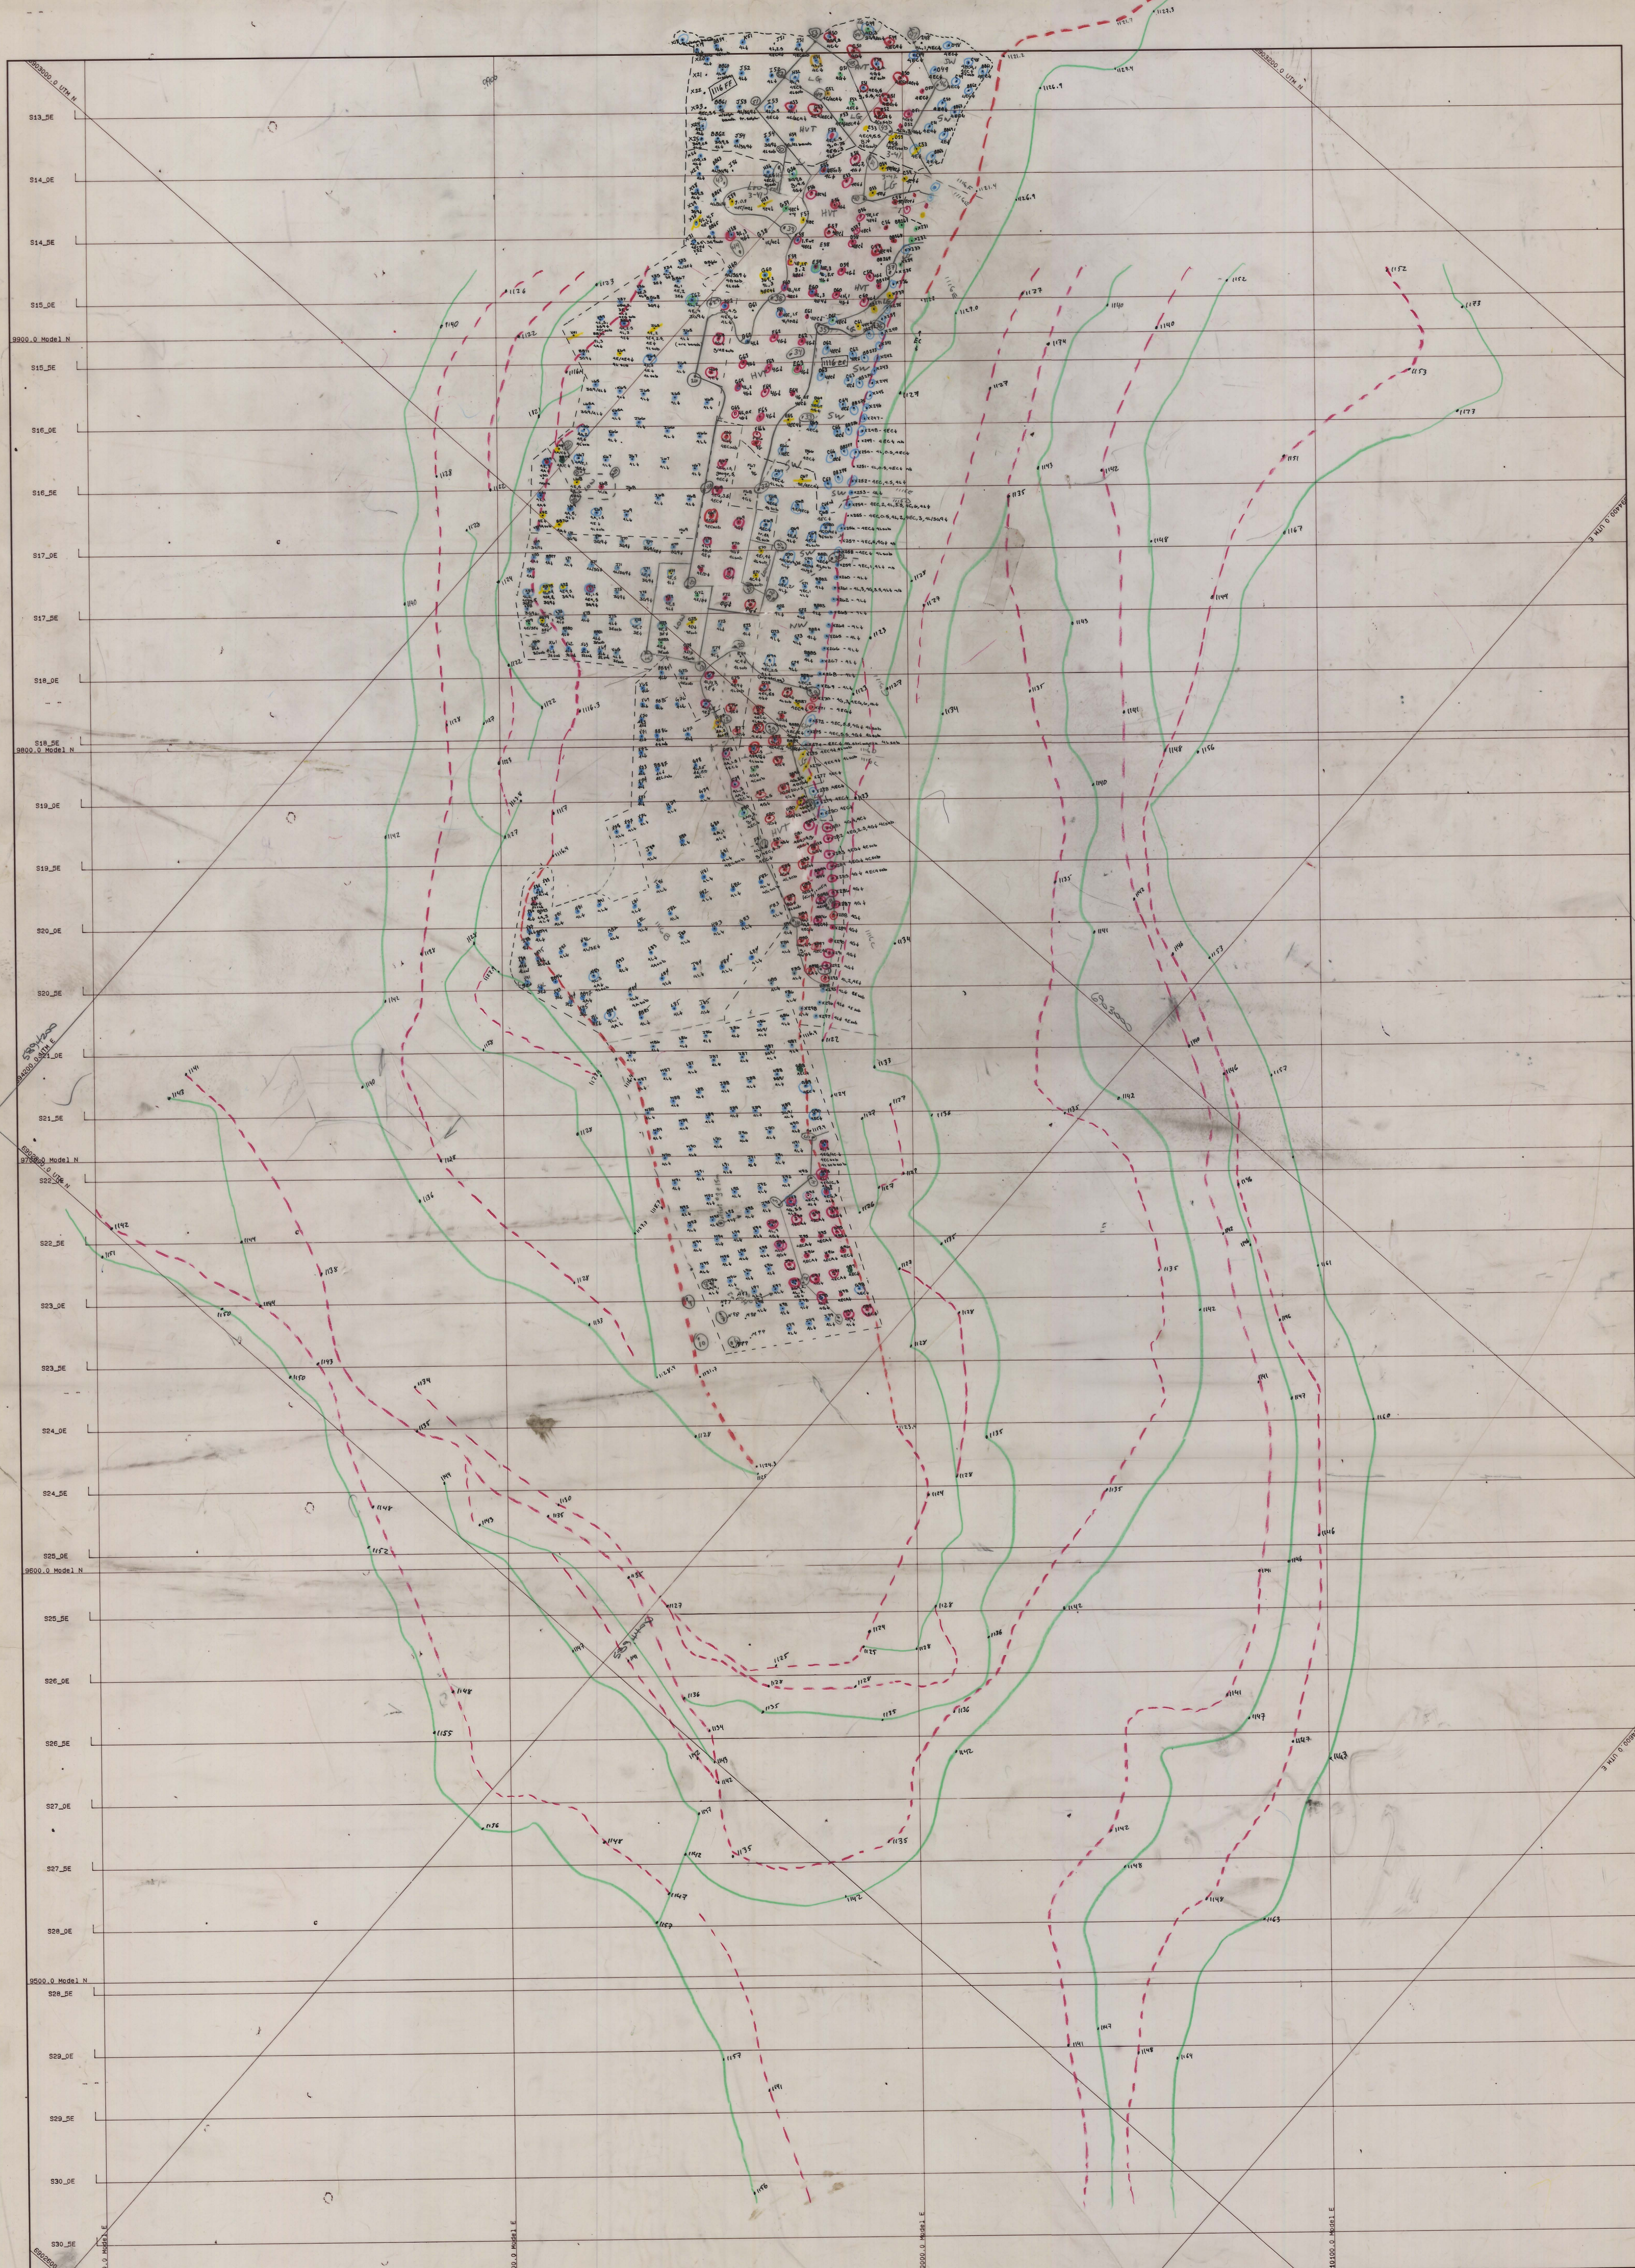

VANGORDA PIT  
BLASTHOLE MASTER  
1116 South

DATE = 10-08-00  
TIME = 10:01:40  
HORIZONTAL SCALE = 1: 500  
VERTICAL SCALE = 1: 500

004364

Bench = 1116 Blasthole Master  
Vangorda Pit 0200

Geopack Resources Inc.  
Puro Mine